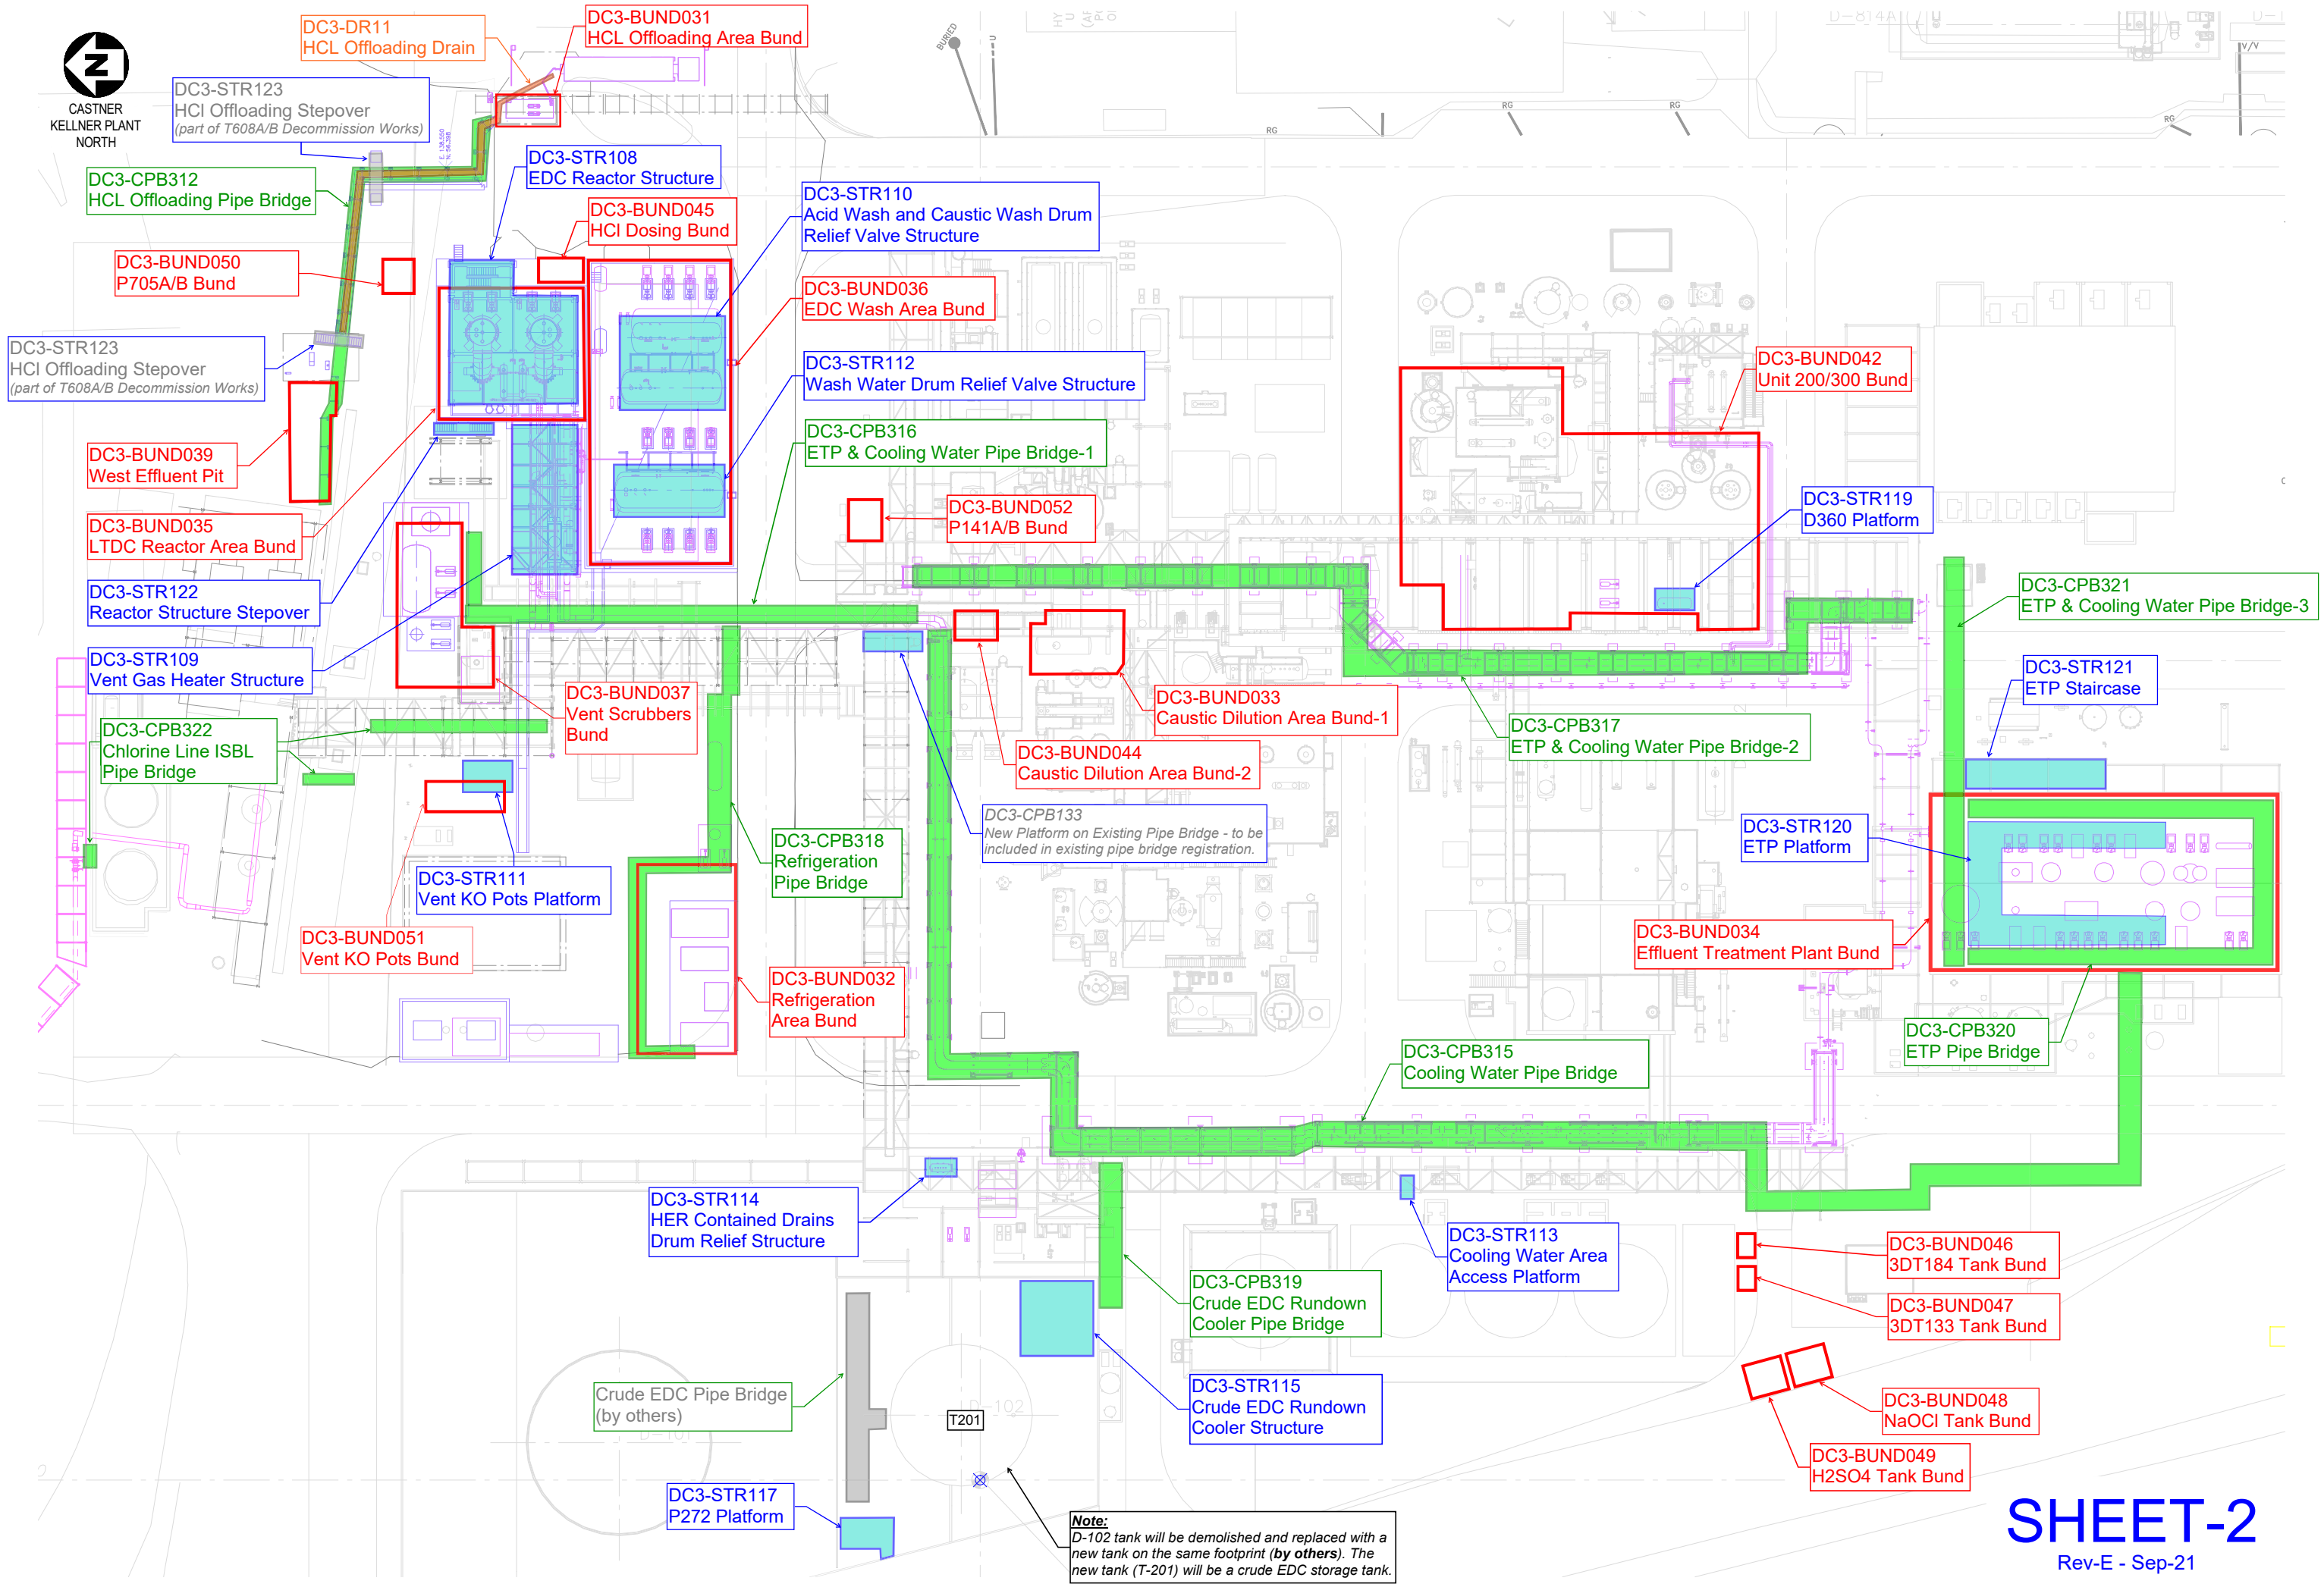

CASTNER  
KELLNER PLANT  
NORTH

**Note:**  
D-102 tank will be demolished and replaced with a new tank on the same footprint (by others). The new tank (T-201) will be a crude EDC storage tank.

# SHEET-2

Rev-E - Sep-21

60-SG48-02/C.C960/0900 (Internal Sketch)