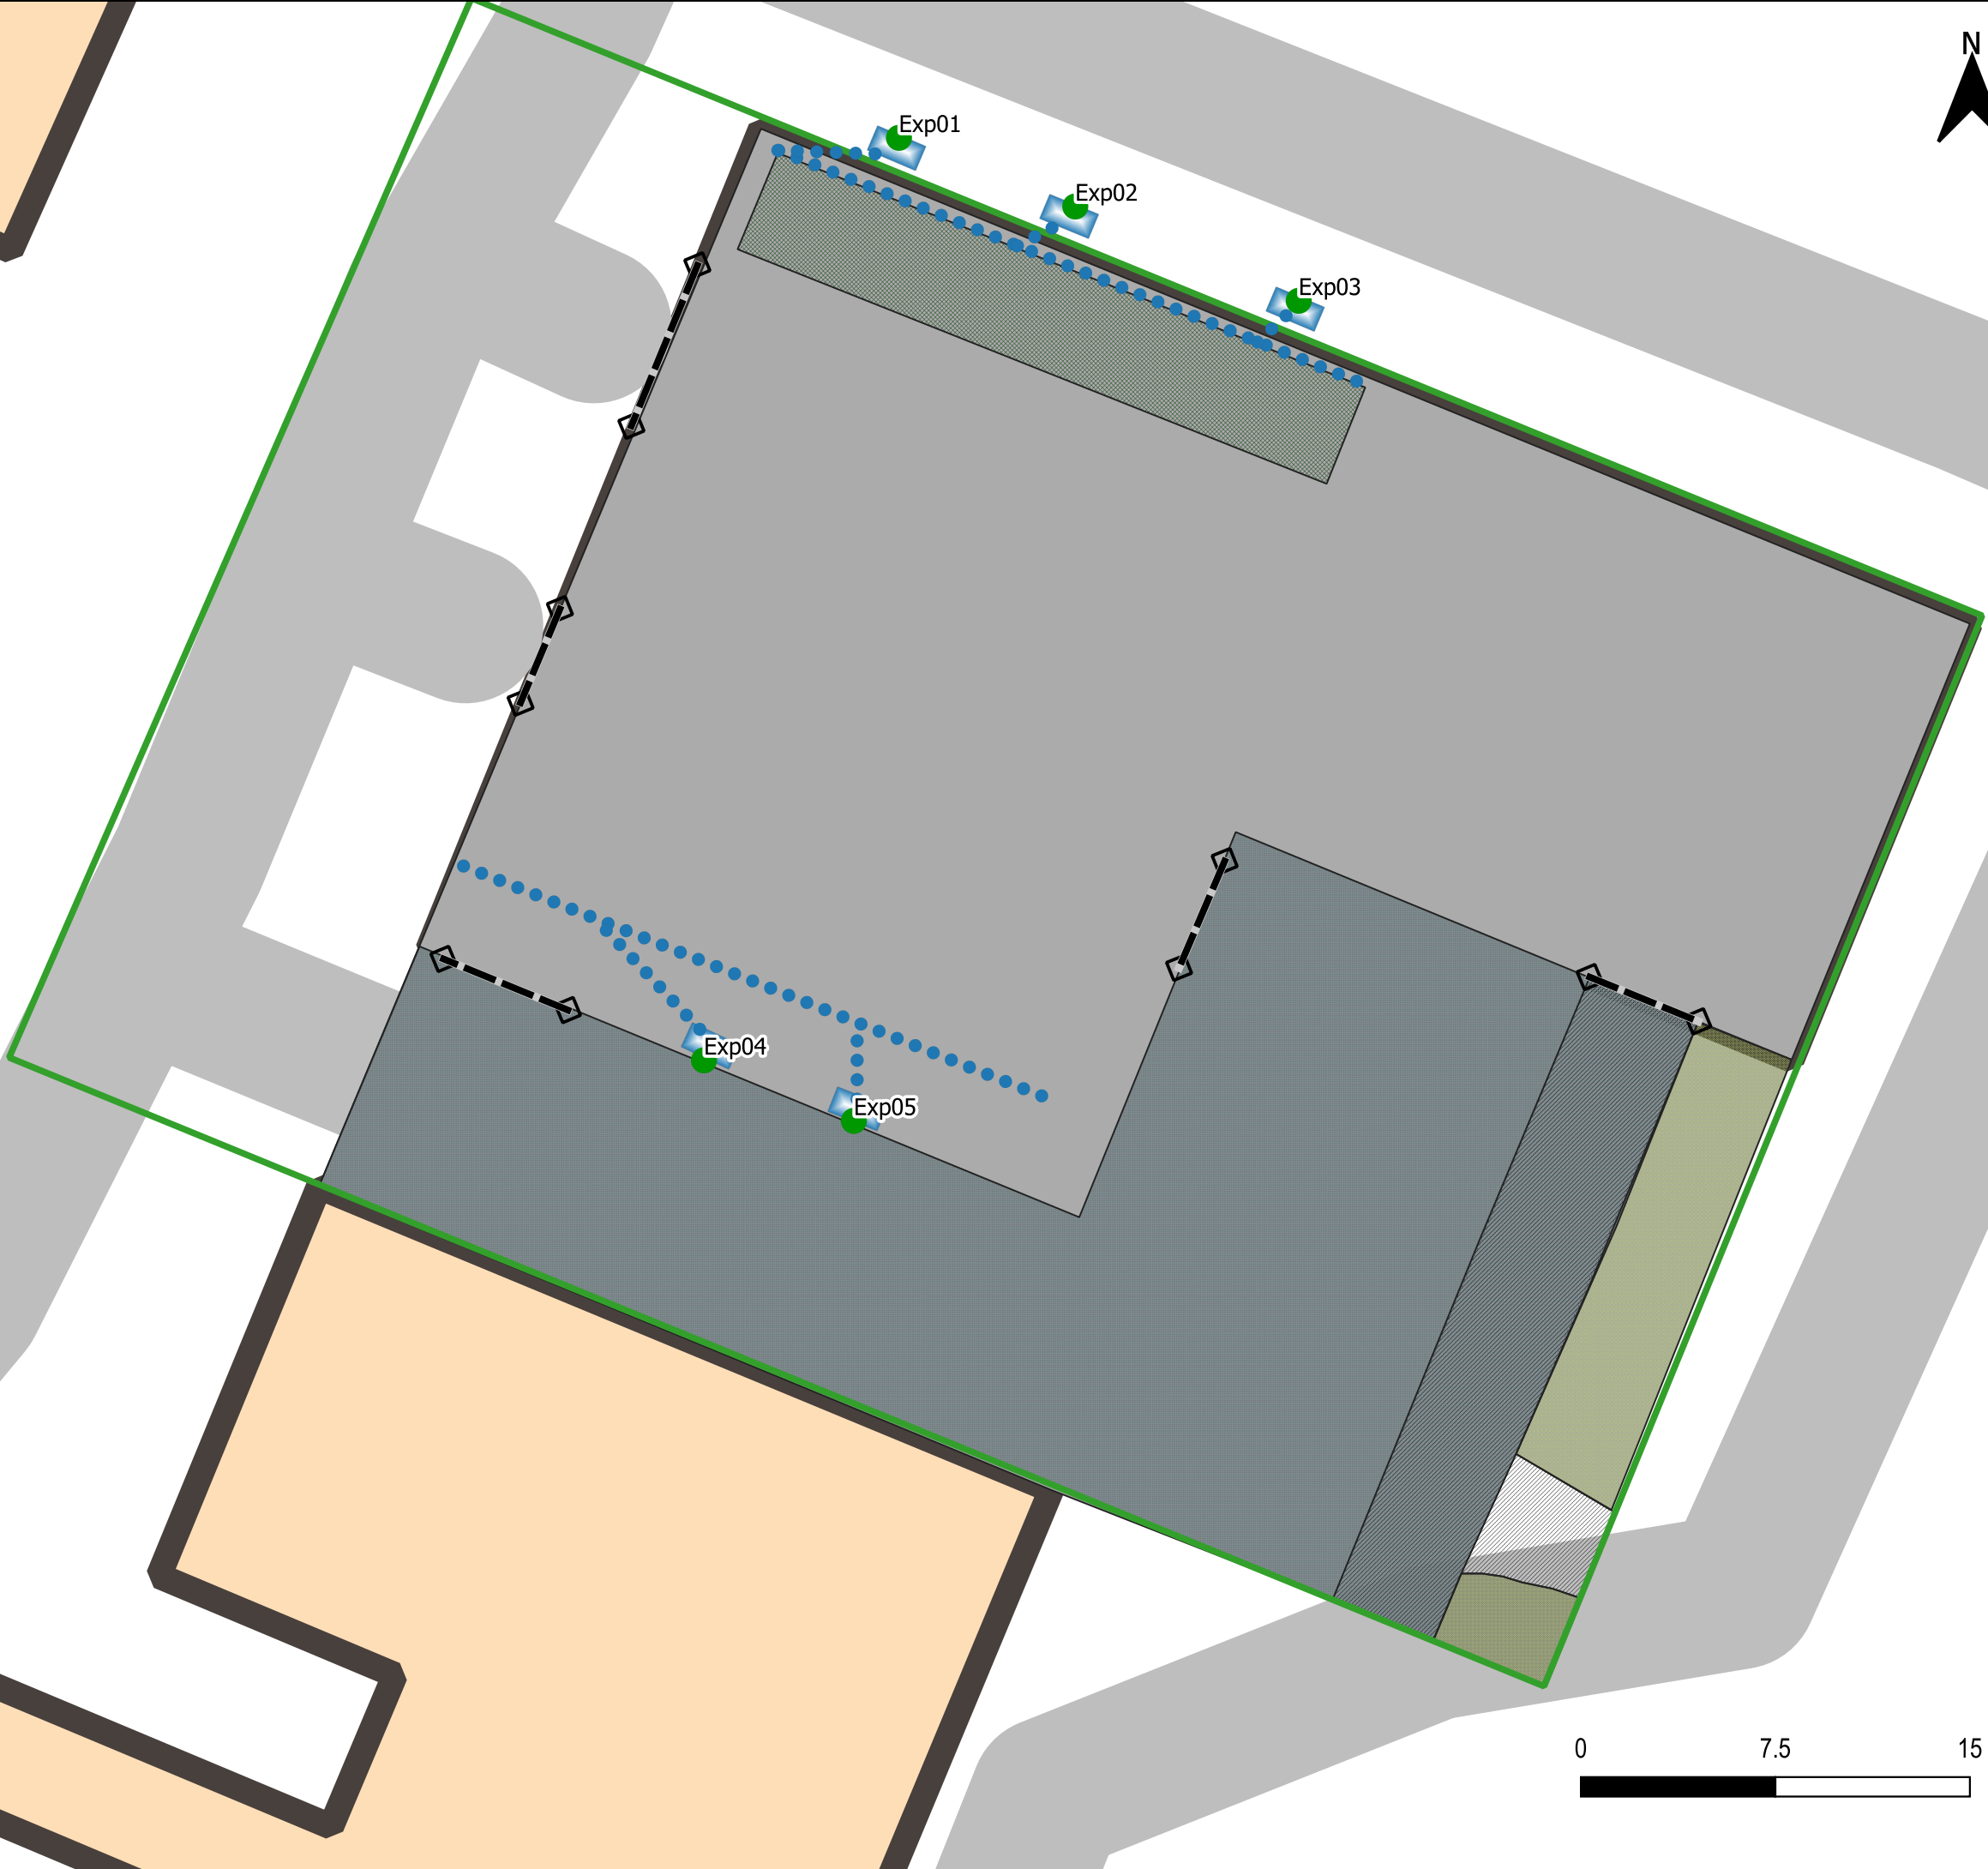

- Key:
- Permit Boundary
 - Extraction Points

Drawing Title: Extraction Points
Ref: 010.1_09_013
Scale: 1:249 (A3)
Date: 2022-10-26
Revison: REVA
Drawn By: AIL
Address: Park House Farm, Lower Hordley, Ellsmere, Shropshire, SY12 9BL
Changelog: - N/A