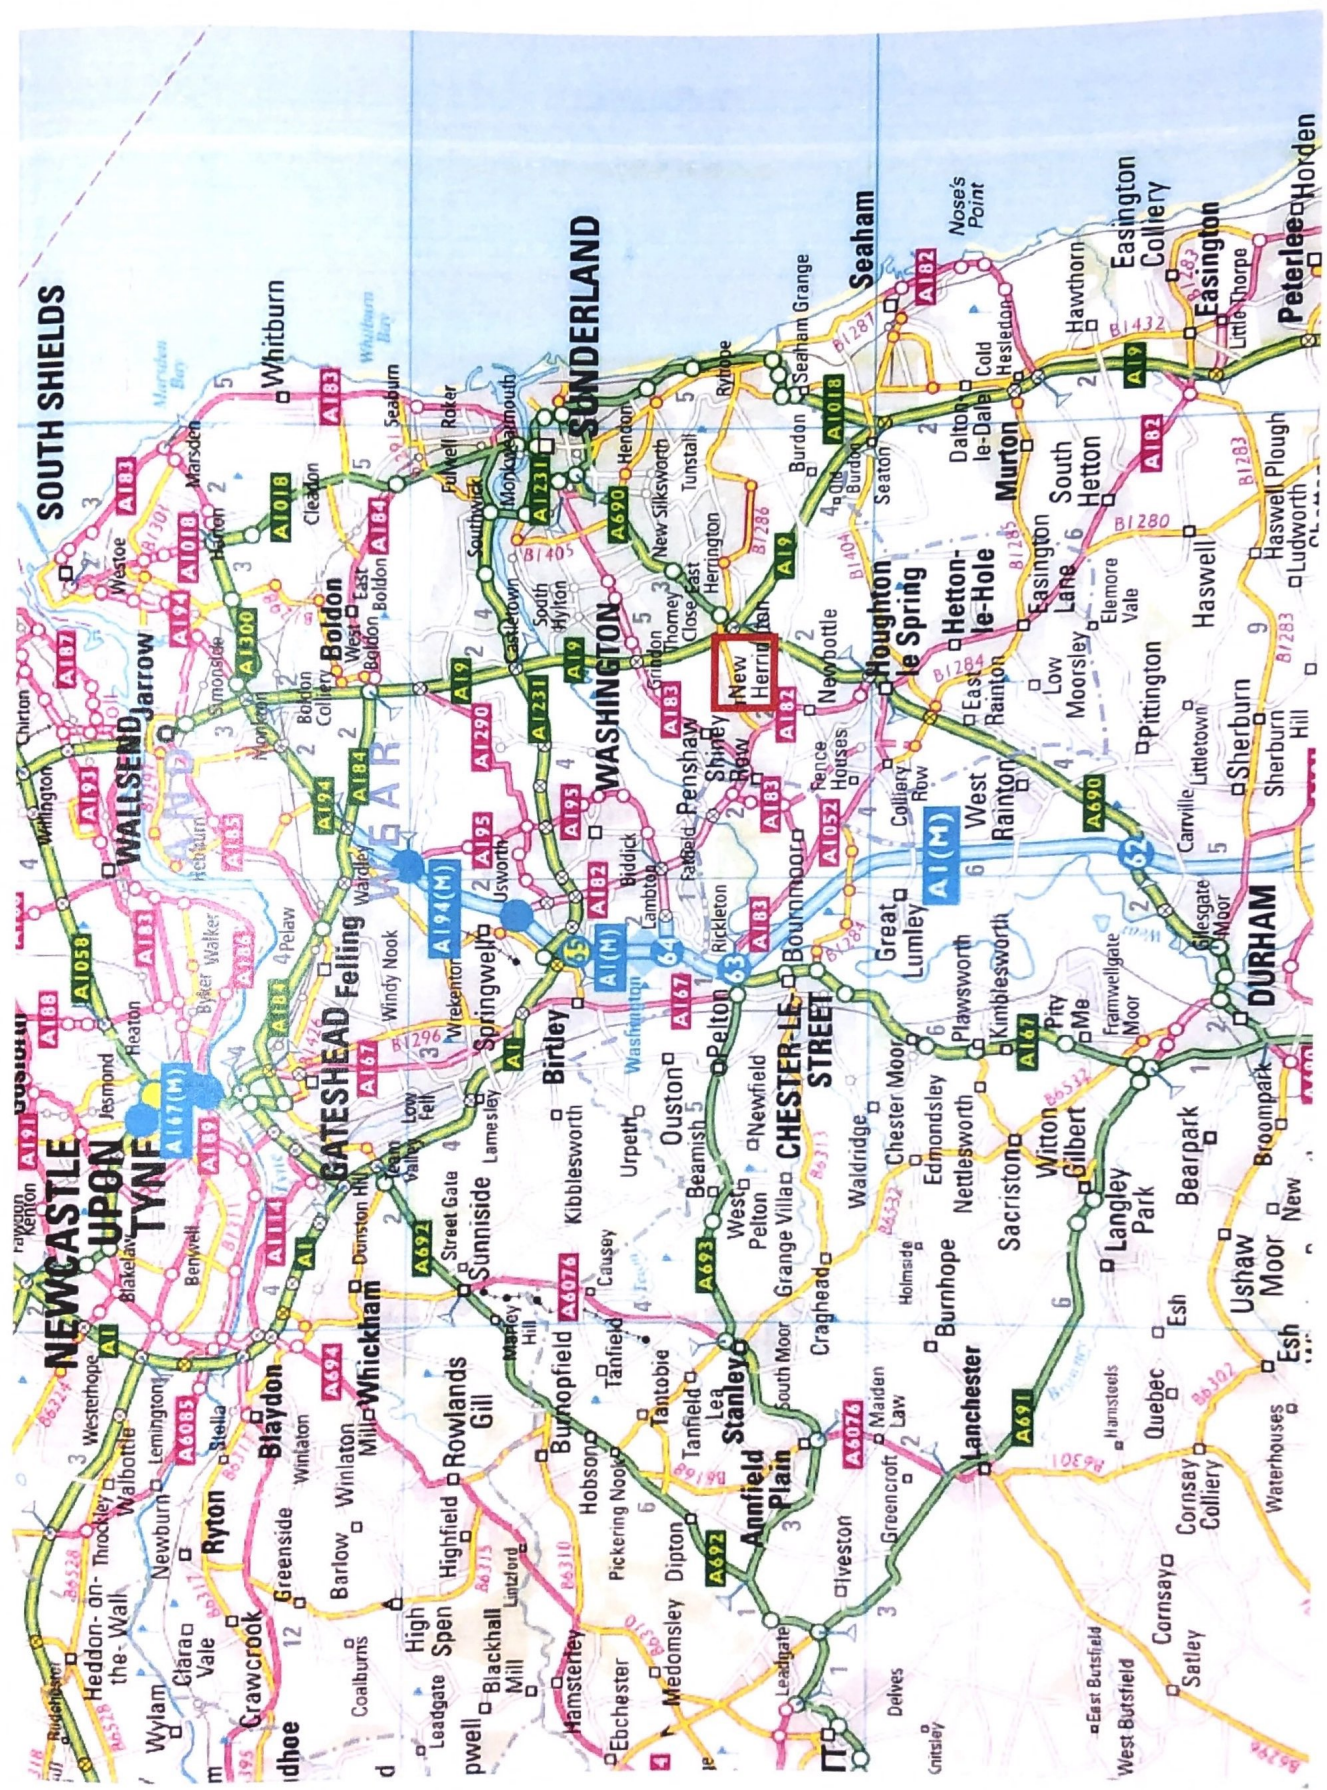

Ordnance Survey © Crown Copyright 2015. All rights reserved.
Licence number 100022432. Plotted Scale - 1:1250

SOUTH SHIELDS

SUNDERLAND

NEWCASTLE UPON TYNE

DURHAM

WASHINGTON

GATESHEAD

ANNFIELD STANLEY

CHESTER-LE-STREET

SEAHAM

BURNHOPE

LANCHESTER

WITTON

HETTON-LE-HOLE

BLAYDON

RYTON

WALLSEND

MURTON

BLAYDON FELLS

WINDY NOOK

WINDY NOOK

HOUTHGTON

SPRINGWELL

SPRINGWELL

SPRINGWELL

SOUTH HETTON

WINDY NOOK

WINDY NOOK

WINDY NOOK

EASINGTON

WINDY NOOK

WINDY NOOK