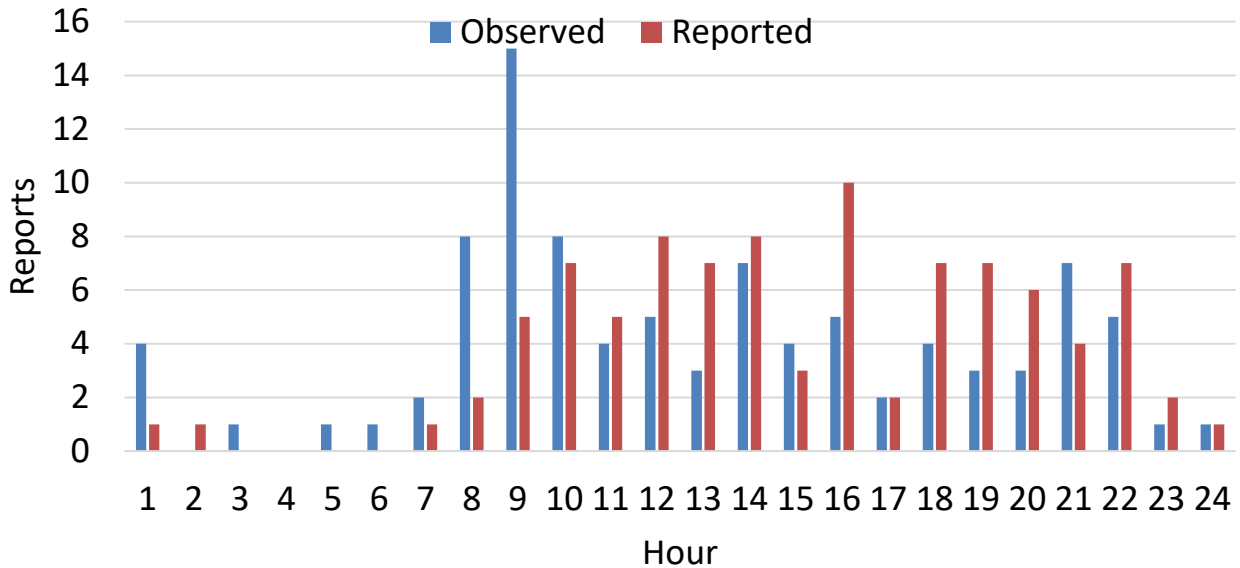

Odour by hour near Sarval Rendering Plant
From 01/08/2022 to 31/08/2022