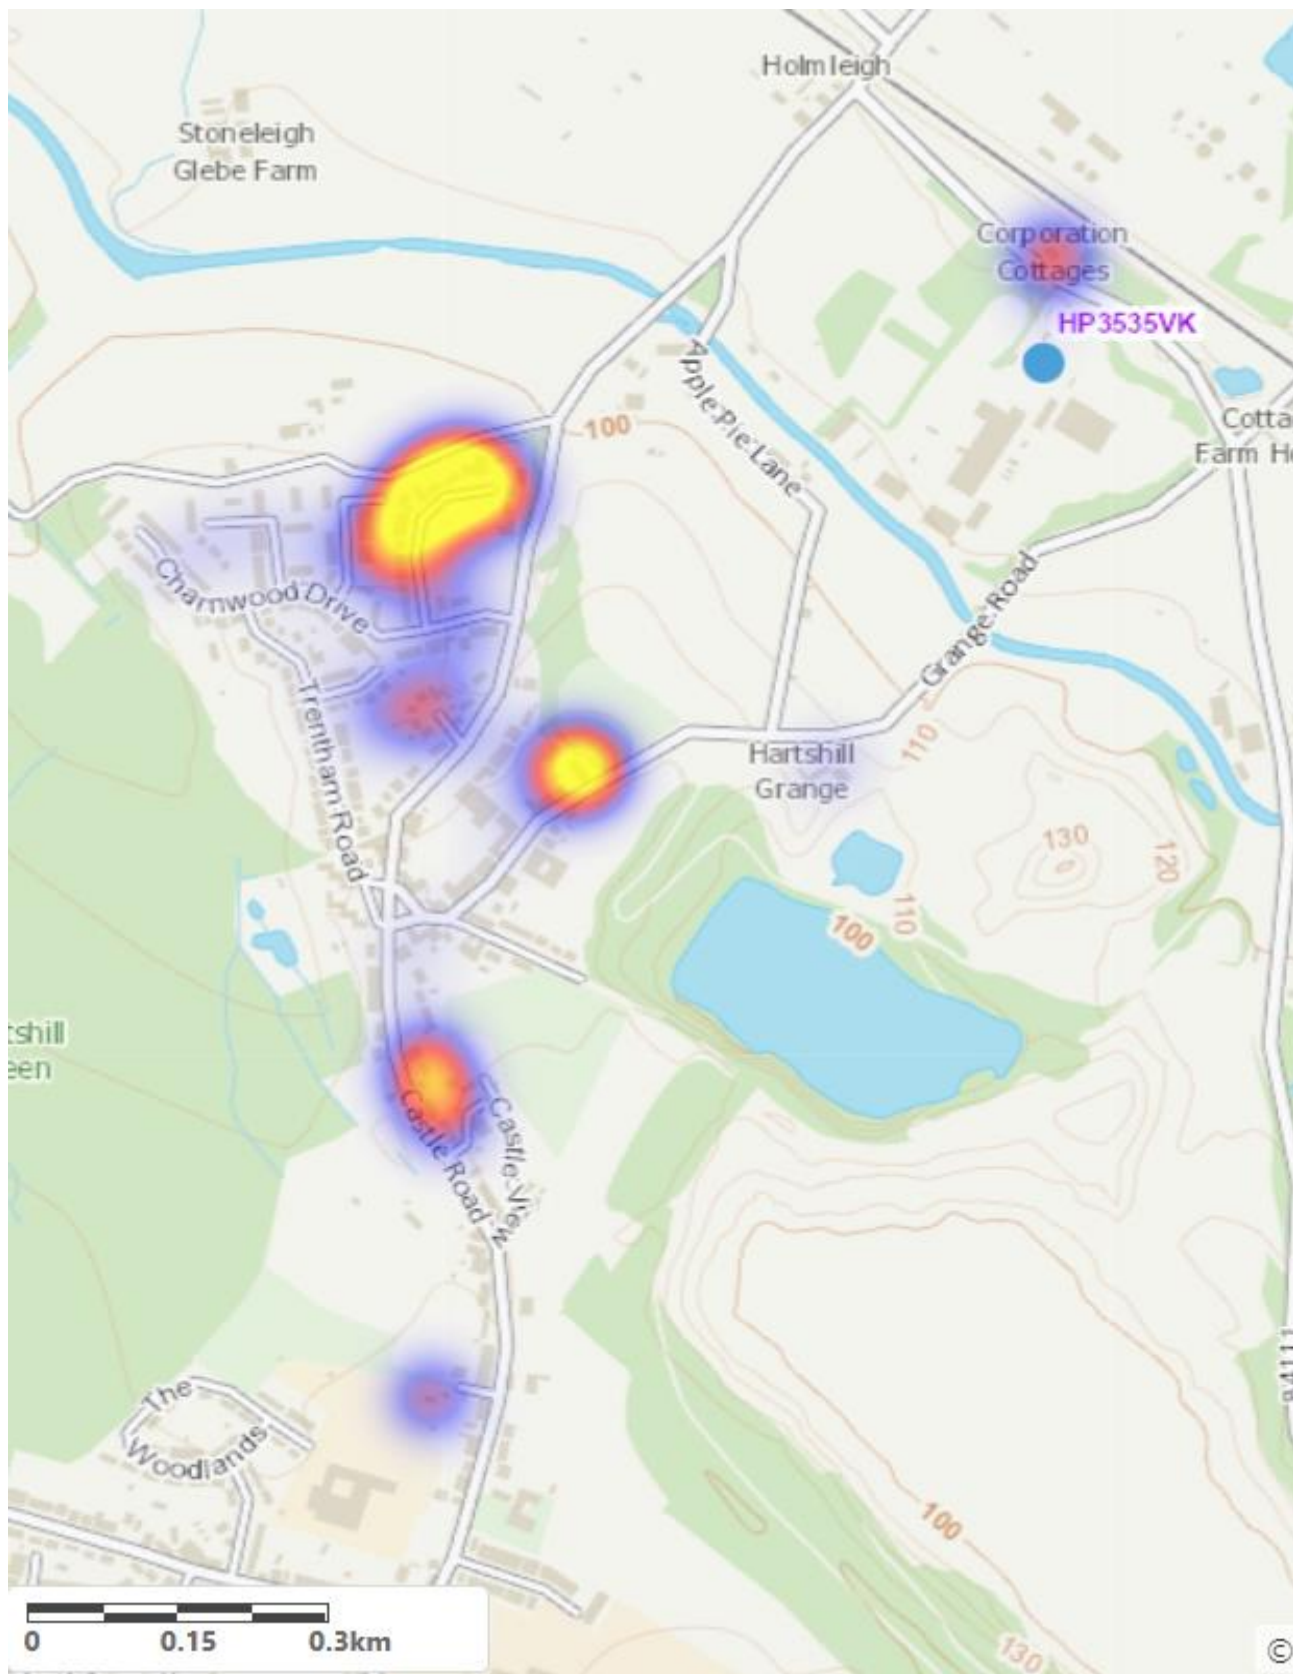

creating a better place
for people and wildlife

customer service line 03708 506 506
gov.uk/environment-agency