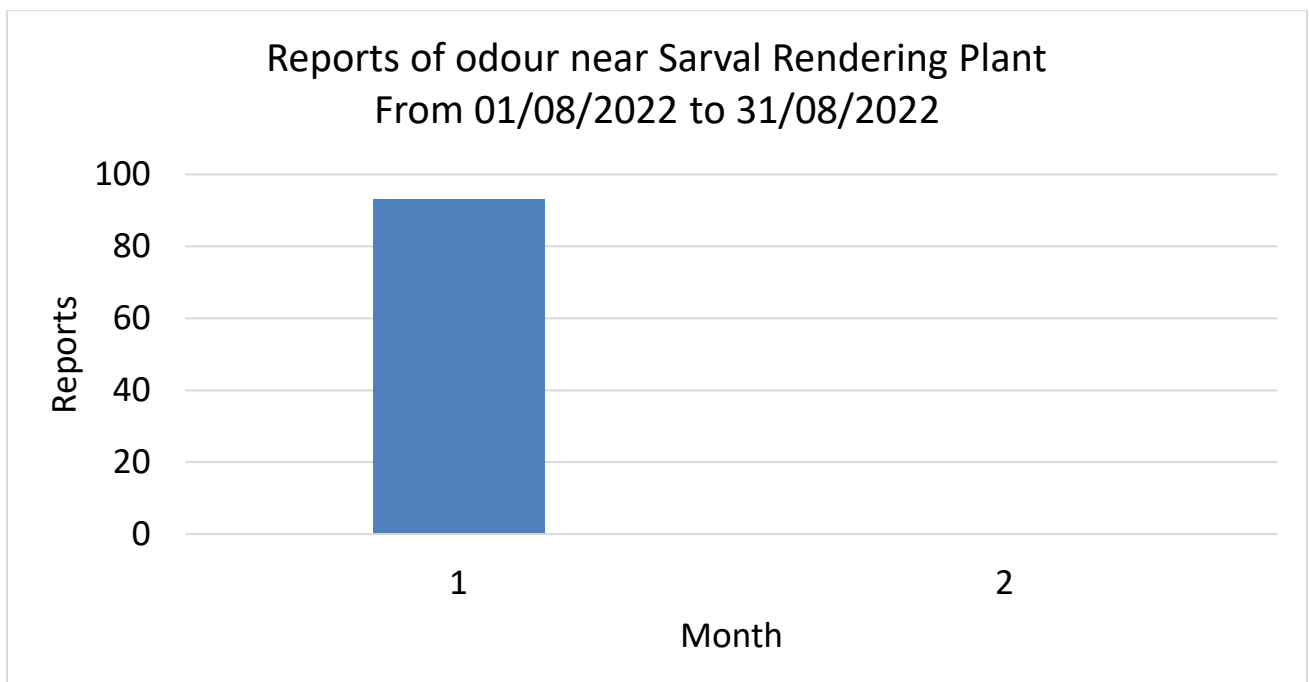

Sarval Rendering Plant, Nuneaton

August 2022

Reports of odour near Sarval Rendering Plant
From 01/08/2022 to 31/08/2022

Reports of odour near Sarval Rendering Plant
From 01/08/2022 to 31/08/2022

Direction of odour reports near Sarval Rendering Plant
From 01/08/2022 to 31/08/2022