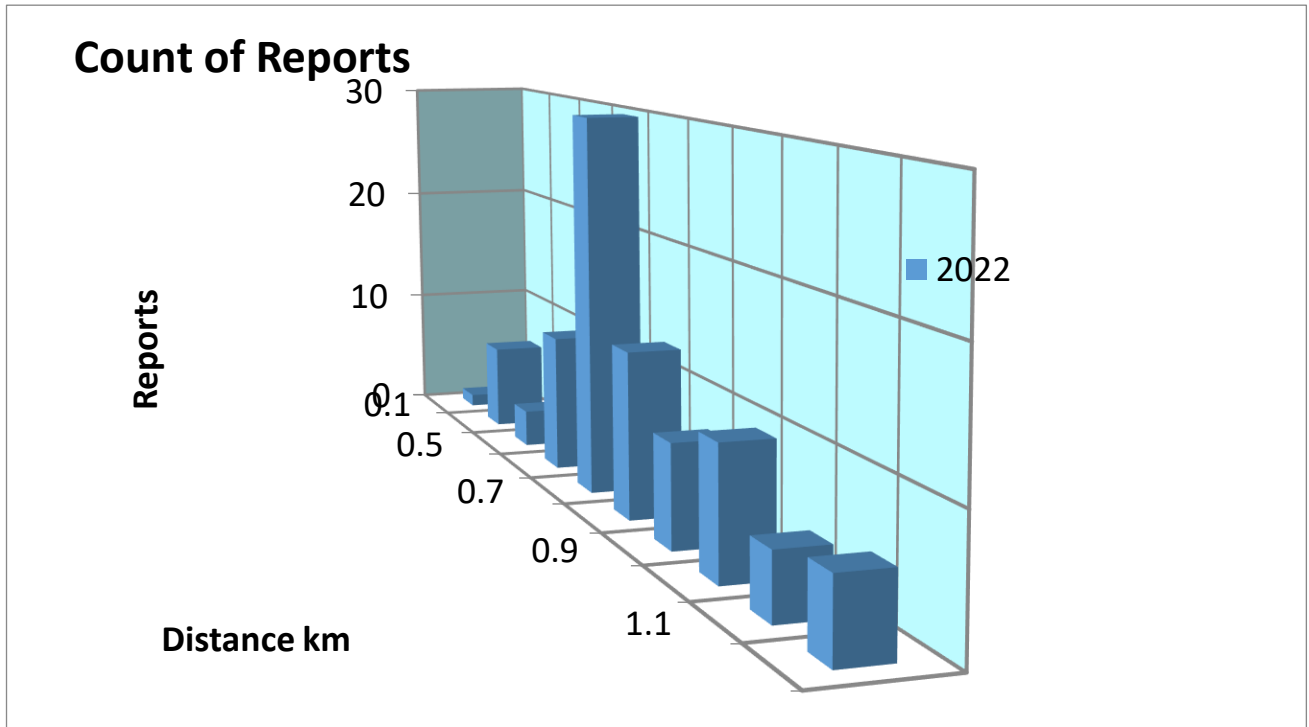

Sarval Rendering Plant, Nuneaton

August 2022

Reports of odour near Sarval Rendering Plant
From 01/08/2022 to 31/08/2022

Reports of odour near Sarval Rendering Plant
From 01/08/2022 to 31/08/2022

Direction of odour reports near Sarval Rendering Plant
From 01/08/2022 to 31/08/2022