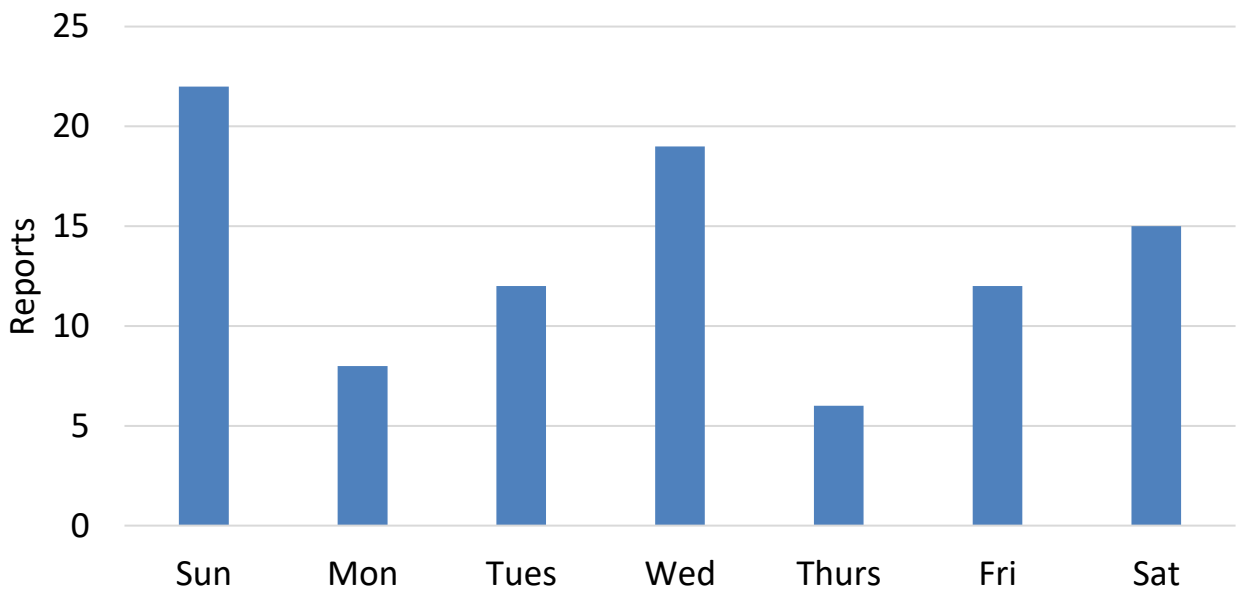

Odour reports by weekday near Sarval Rendering Plant
From 01/08/2022 to 31/08/2022