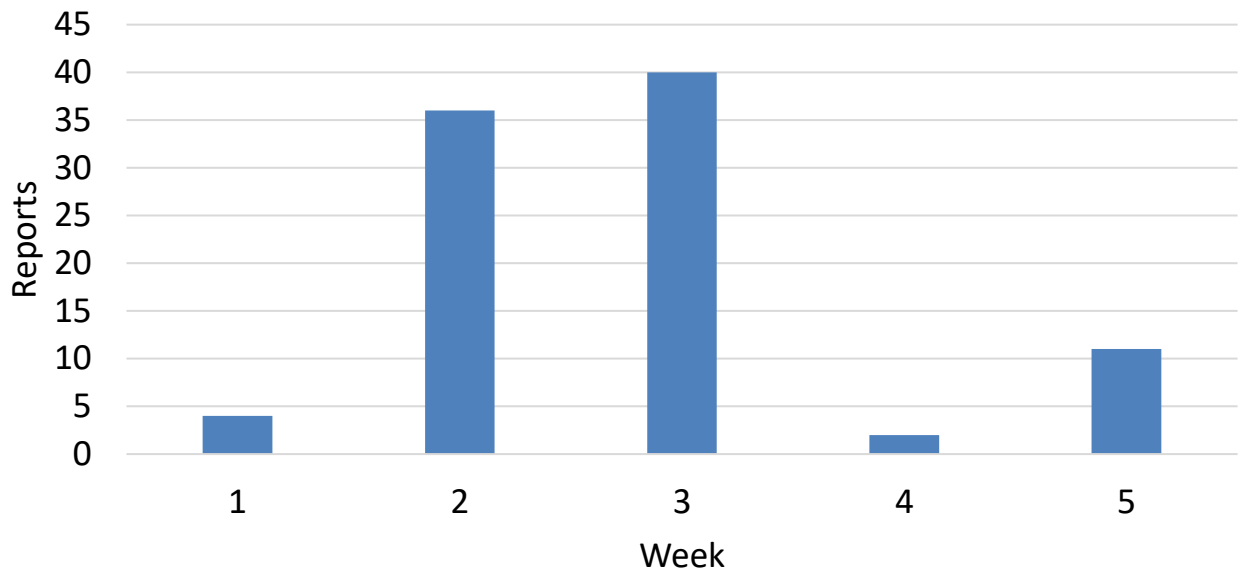

Sarval Rendering Plant, Nuneaton

August 2022

Reports of odour near Sarval Rendering Plant
From 01/08/2022 to 31/08/2022

Reports of odour near Sarval Rendering Plant
From 01/08/2022 to 31/08/2022

Direction of odour reports near Sarval Rendering Plant
From 01/08/2022 to 31/08/2022