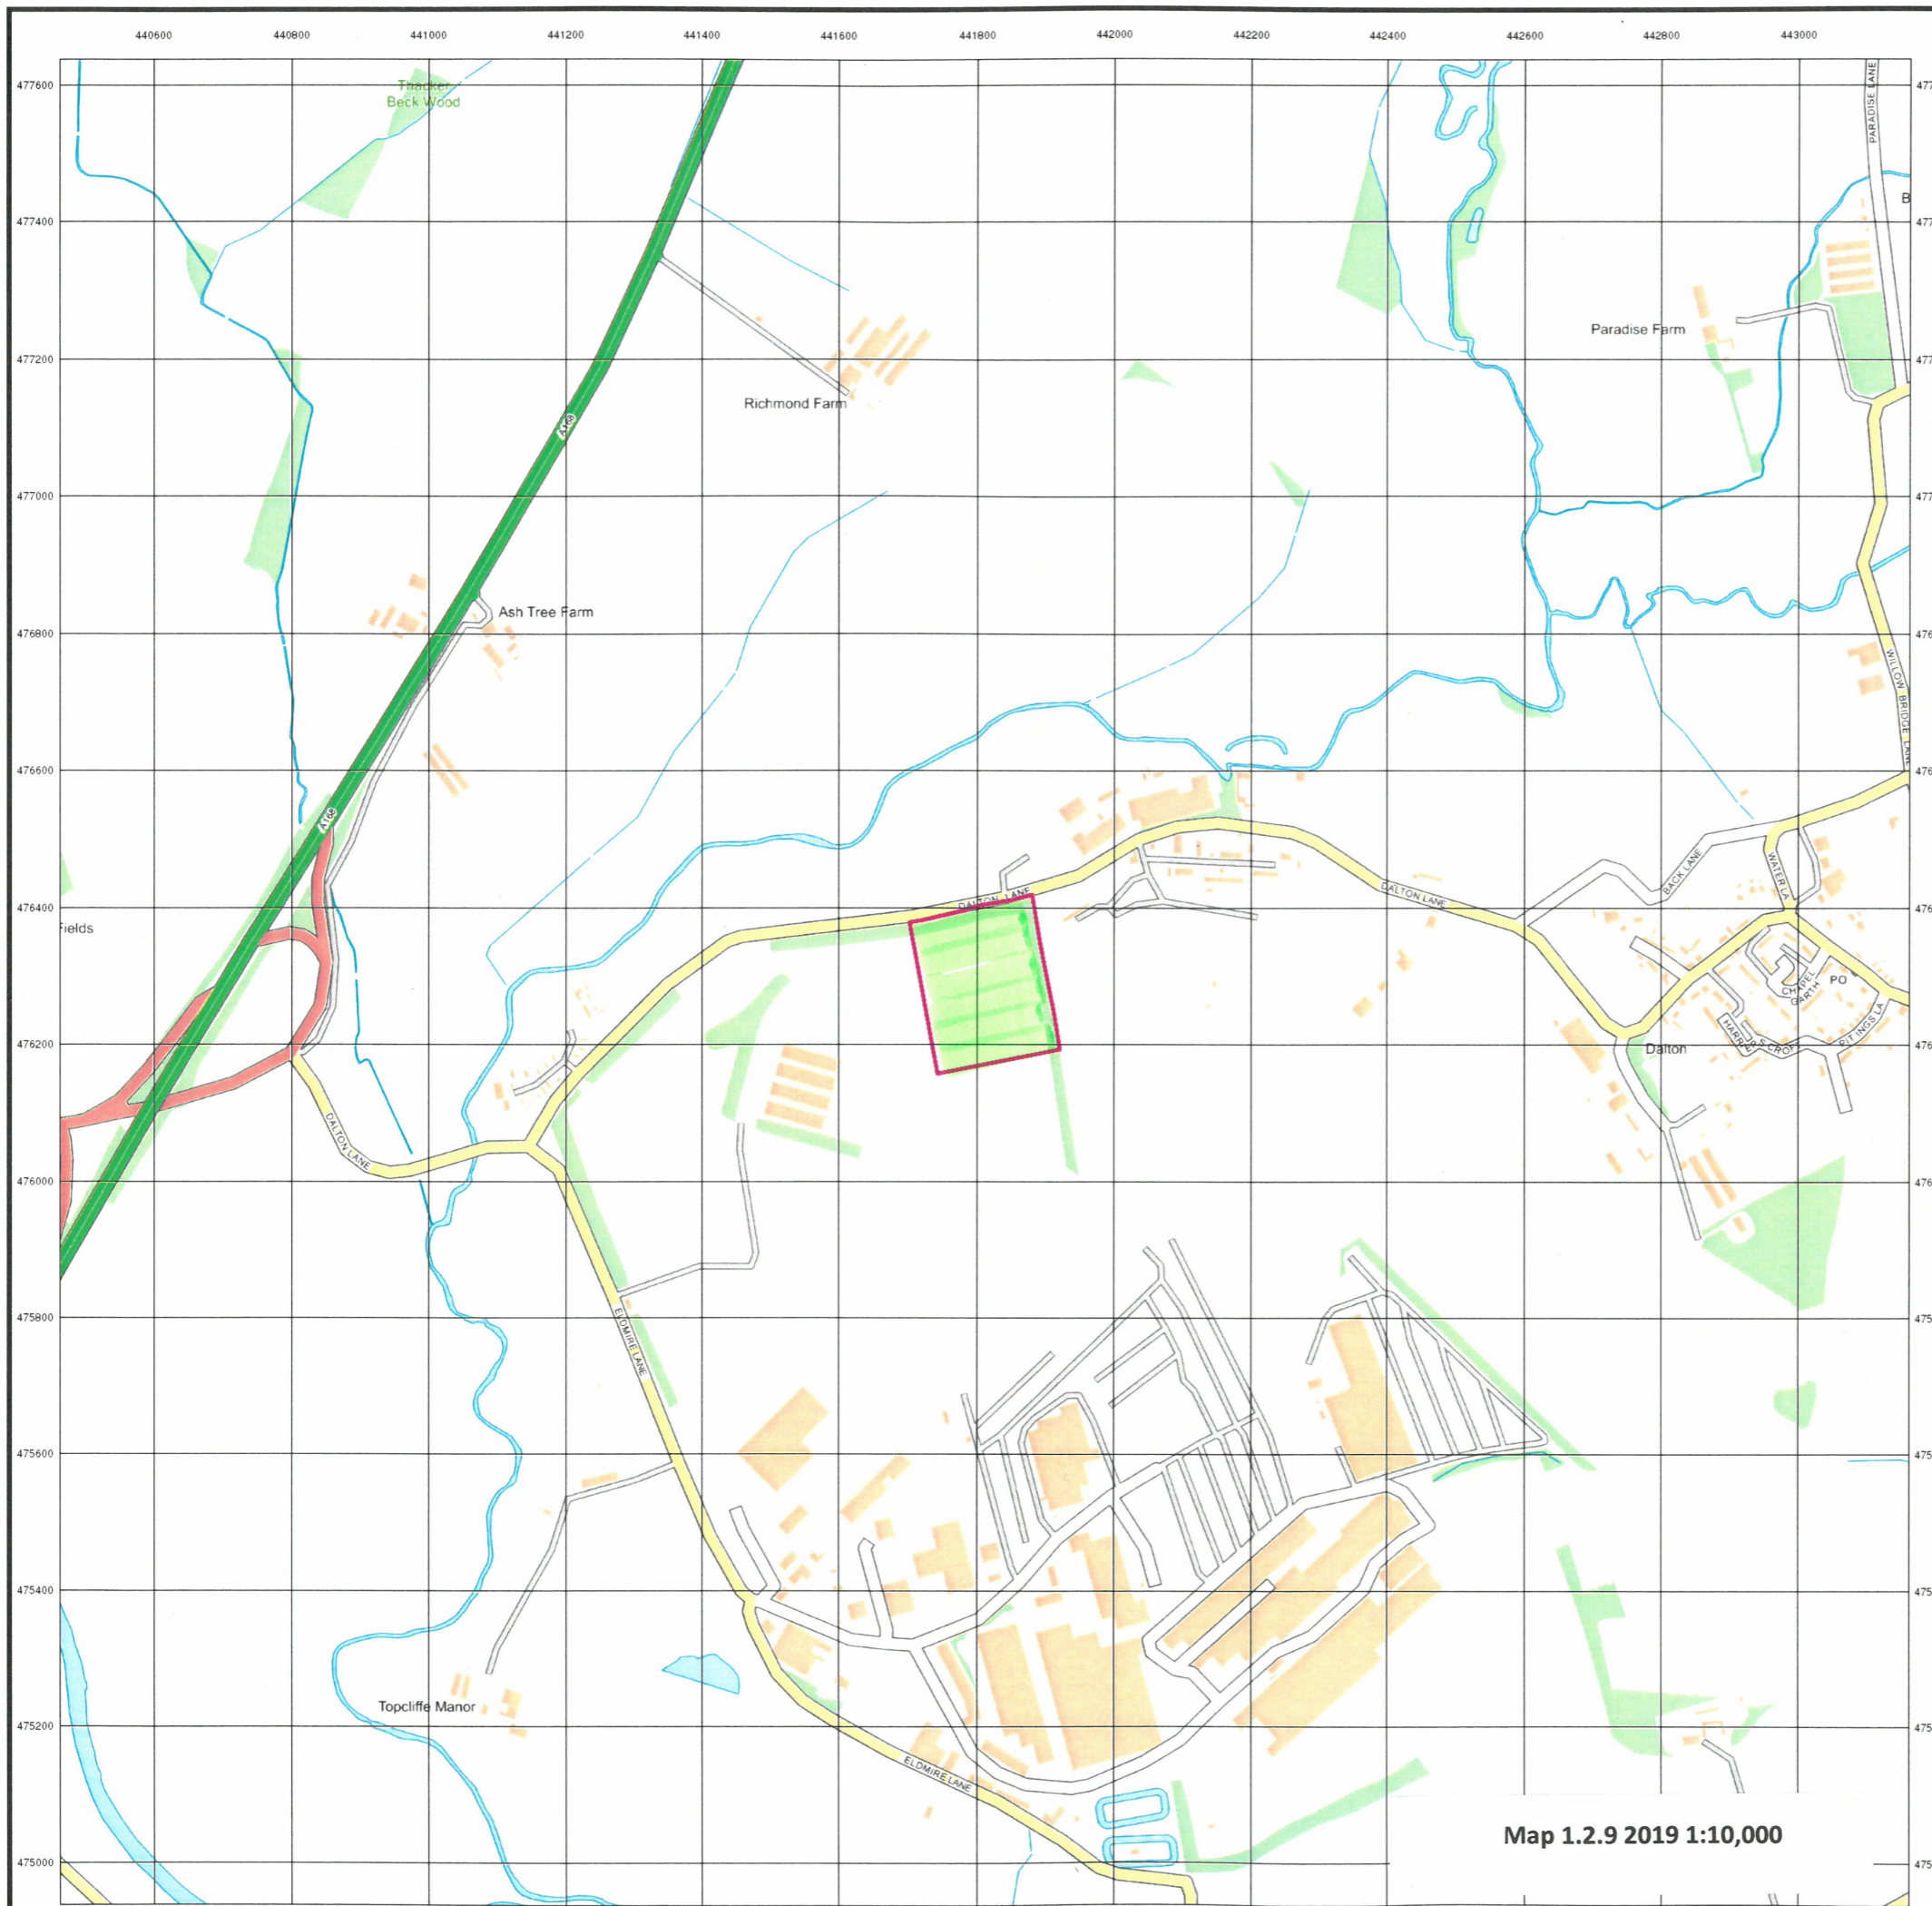

Street View

Published 2019

Source map scale - 1:10,000

Street View is a street-level map for the whole of Great Britain produced by the Ordnance Survey. These maps are provided at a nominal scale of 1:10,000

A V Consultants
A V Consultants

Yorkshire

National grid reference 441810 476290

Street View Map - Slice A

Order Details

Order Number: 195378932_1_1
 Customer Ref: S190224
 National Grid Reference: 441810, 476290
 Slice: A
 Site Area (Ha): 4.14
 Search Buffer (m): 1000

Site Details

Cod Beck Blenders, Cod Beck Mill Industrial Estate, Dalton Lane, Dalton, THIRSK, YO7 3HR

Map 1.2.9 2019 1:10,000