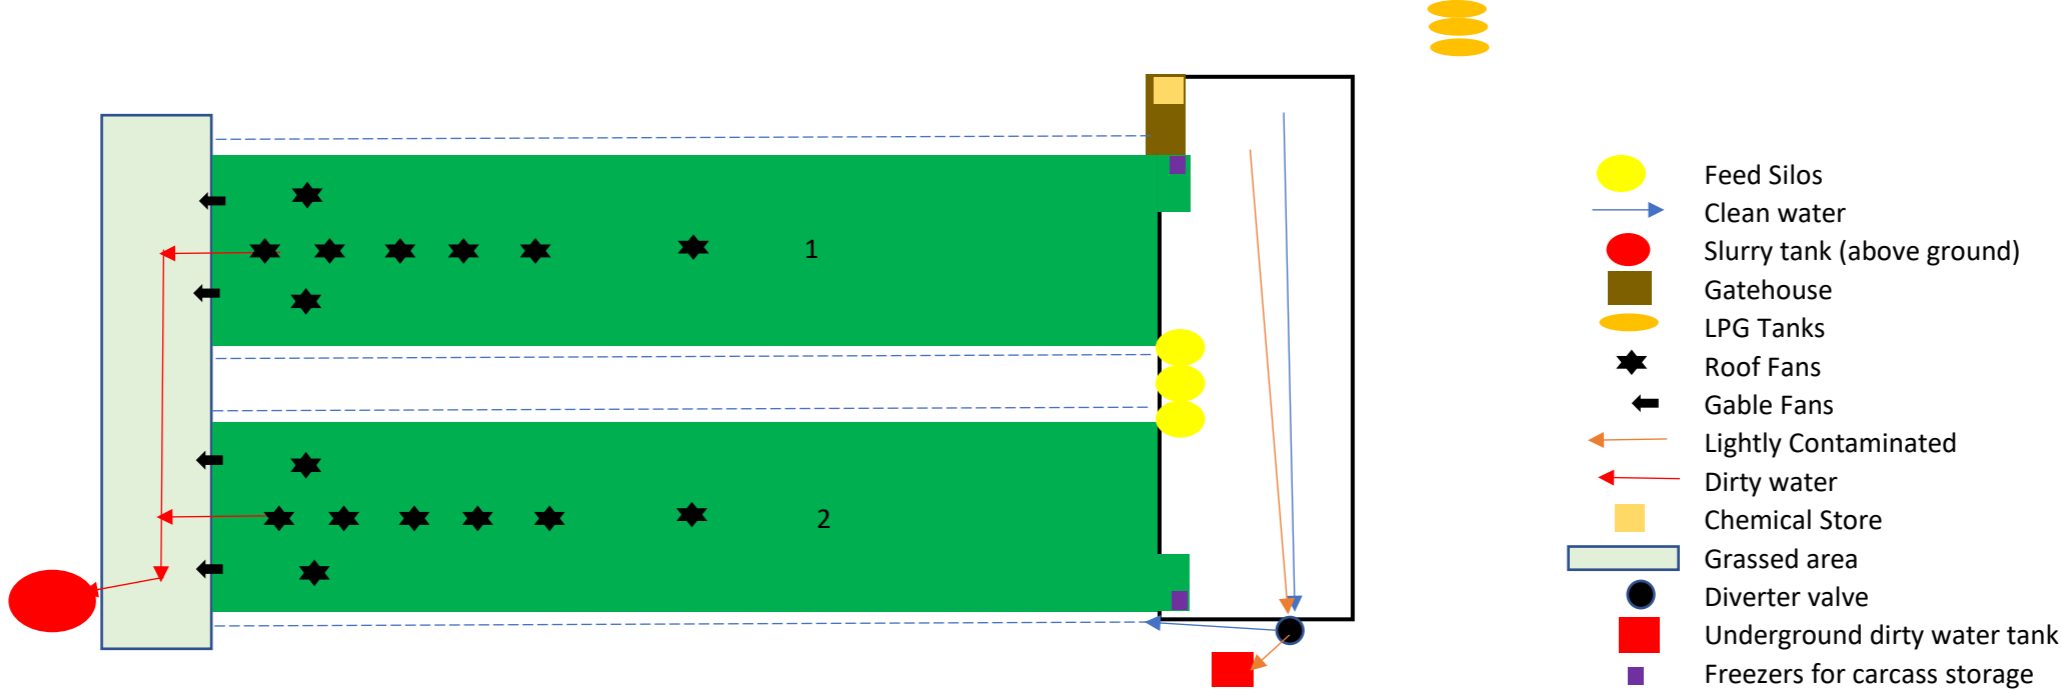

Southross Farm Poultry Unit

-  Feed Silos
-  Clean water
-  Slurry tank (above ground)
-  Gatehouse
-  LPG Tanks
-  Roof Fans
-  Gable Fans
-  Lightly Contaminated
-  Dirty water
-  Chemical Store
-  Grassed area
-  Diverter valve
-  Underground dirty water tank
-  Freezers for carcass storage