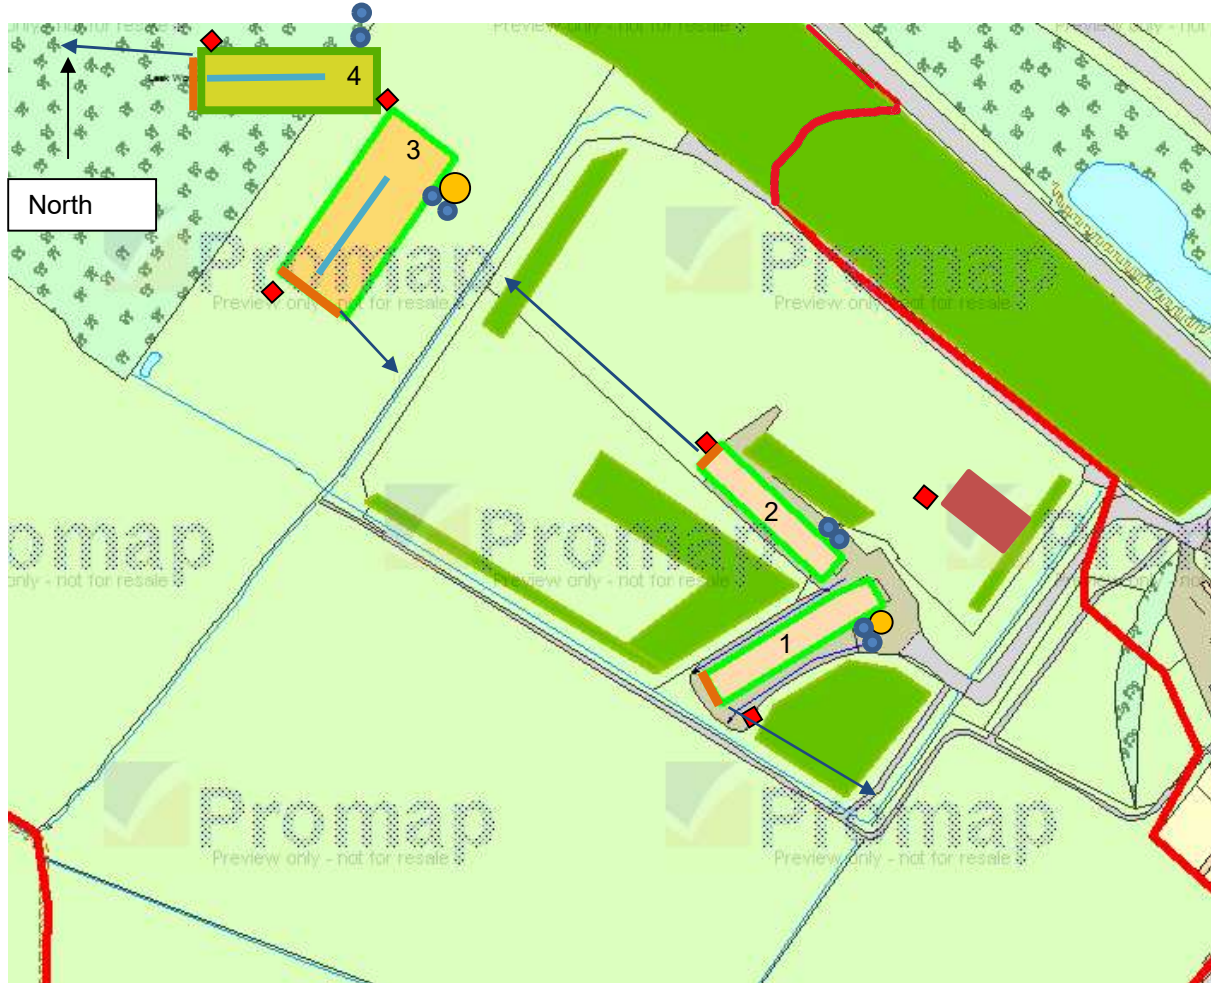

Not to scale

Sellmor Farming Limited – North Farm, Thorpe le Street, York, YO42 4LJ (January 2025) Site plan

Three buildings for free range birds outlined in green. The buildings use natural ventilation systems. No fuel or chemicals are stored on site. Black arrows indicate site drainage of rain water. From the buildings. There are no roof fans on the buildings.

-  = standby generator
-  = dirty water tank
-  = clean water drainage
-  = gable end fans
-  = French drains
-  = feed silos
-  = Roof mounted Fans
-  = Muck storage building

House A & B