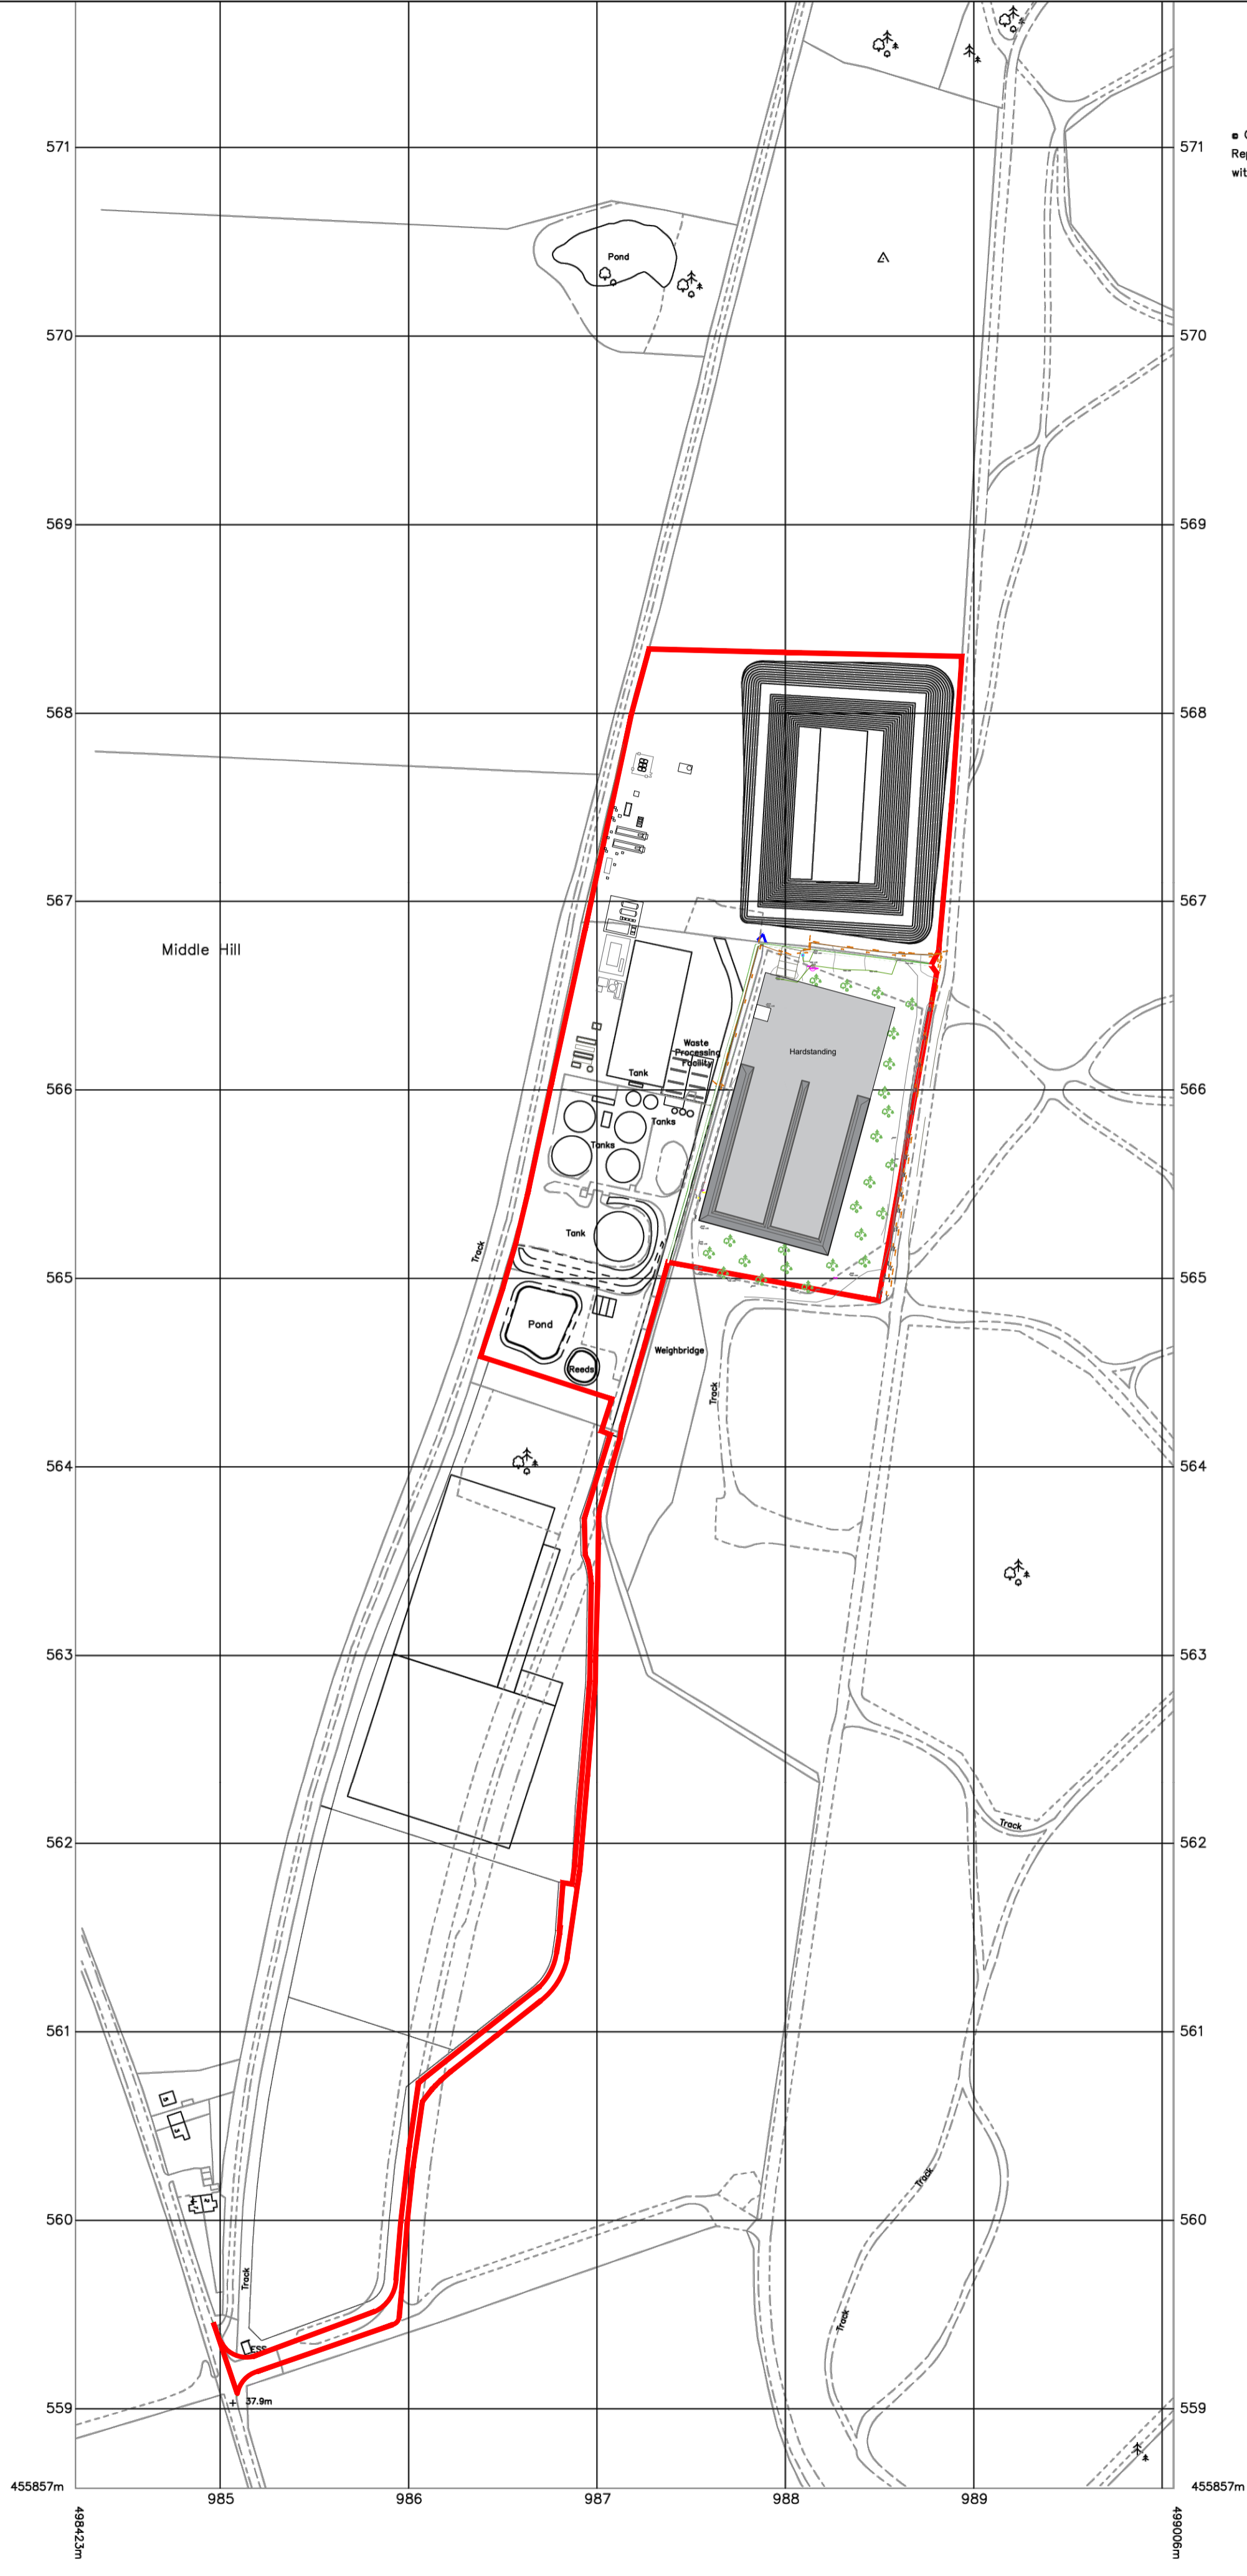

■ Crown Copyright and database rights 2017 OS 100035409
Reproduction in whole or in part is prohibited
without the prior permission of Ordnance Survey.

TITLE	Site Plan Permit Variation.
	Sandhill Garton Road Kirkburn Driffield YO25 9DR
REVISION:	—
DRAWN BY:	
DATE:	
SCALE:	1:2500@A2