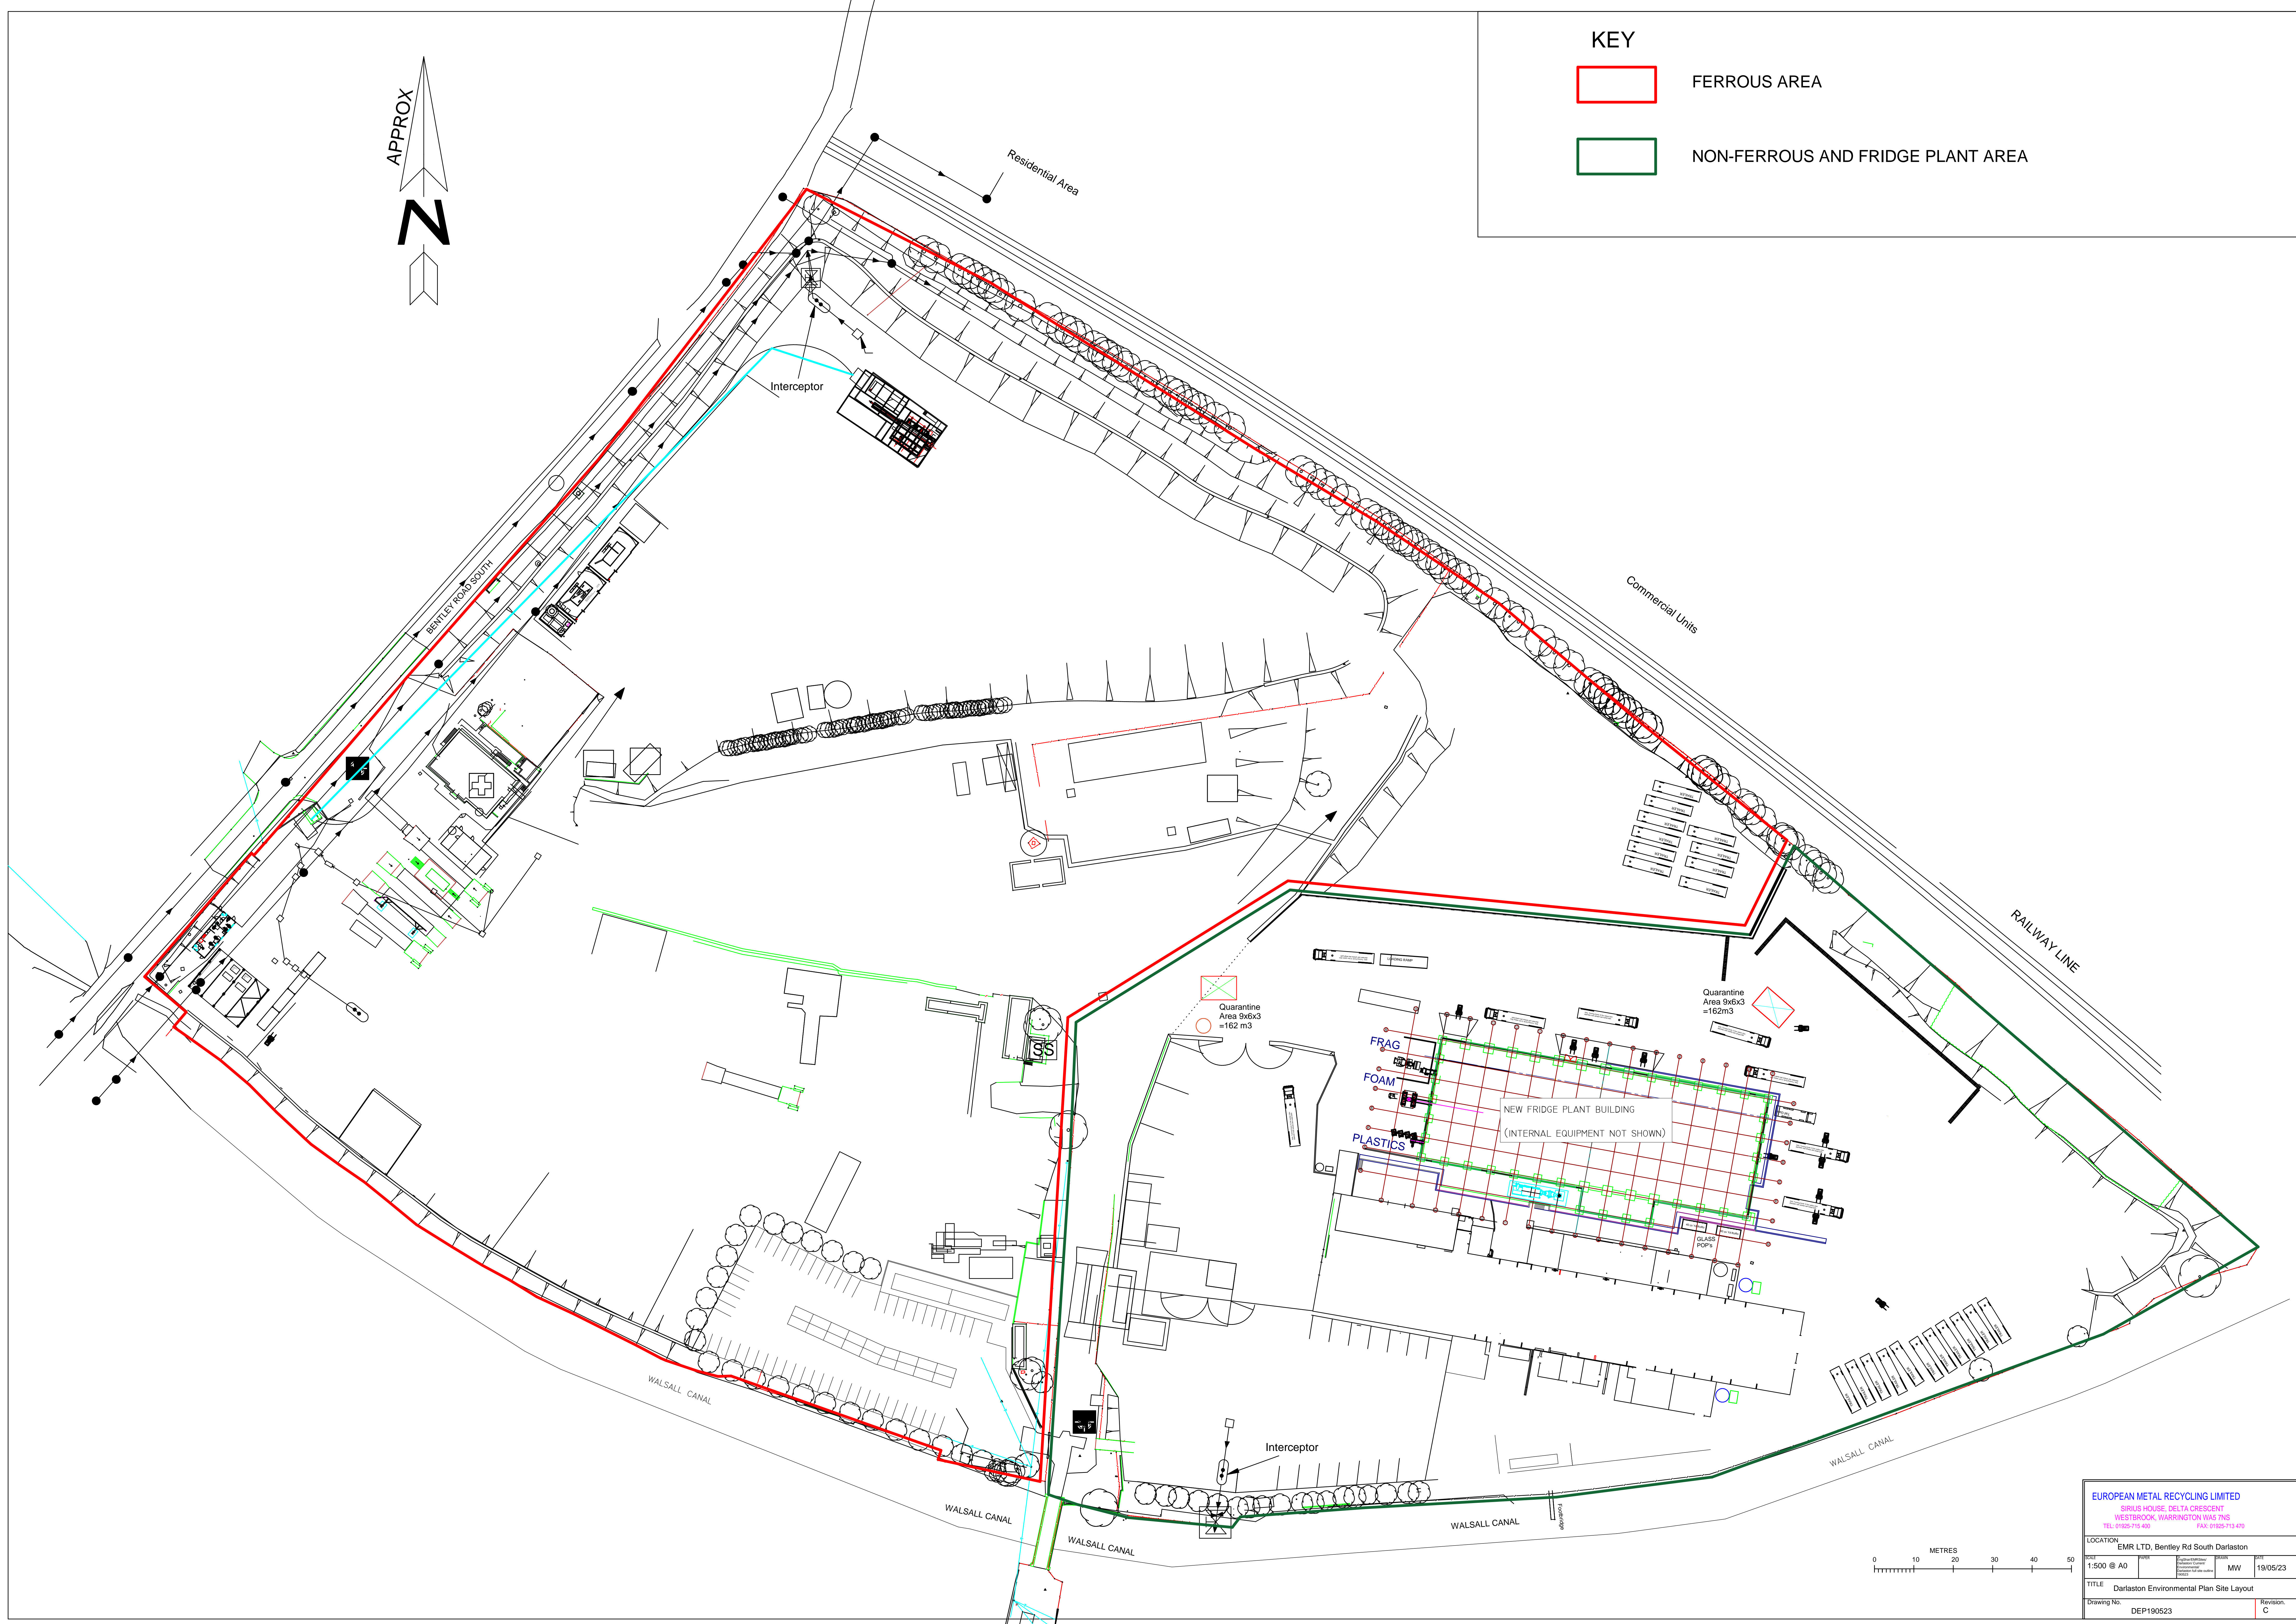

KEY

FERROUS AREA

NON-FERROUS AND FRIDGE PLANT AREA

<b>EUROPEAN METAL RECYCLING LIMITED</b> SIRIUS HOUSE, DELTA CRESCENT WESTBROOK, WARRINGTON WA5 7NS TEL: 01562 716 400 FAX: 01562 713 470			
LOCATION:	EMR LTD, Bentley Rd South Darlaston		
SCALE:	1:500 @ A0	DRAWN BY:	MW
TITLE:	Darlaston Environmental Plan Site Layout		
Drawing No.:	DEP190523	Revision:	C