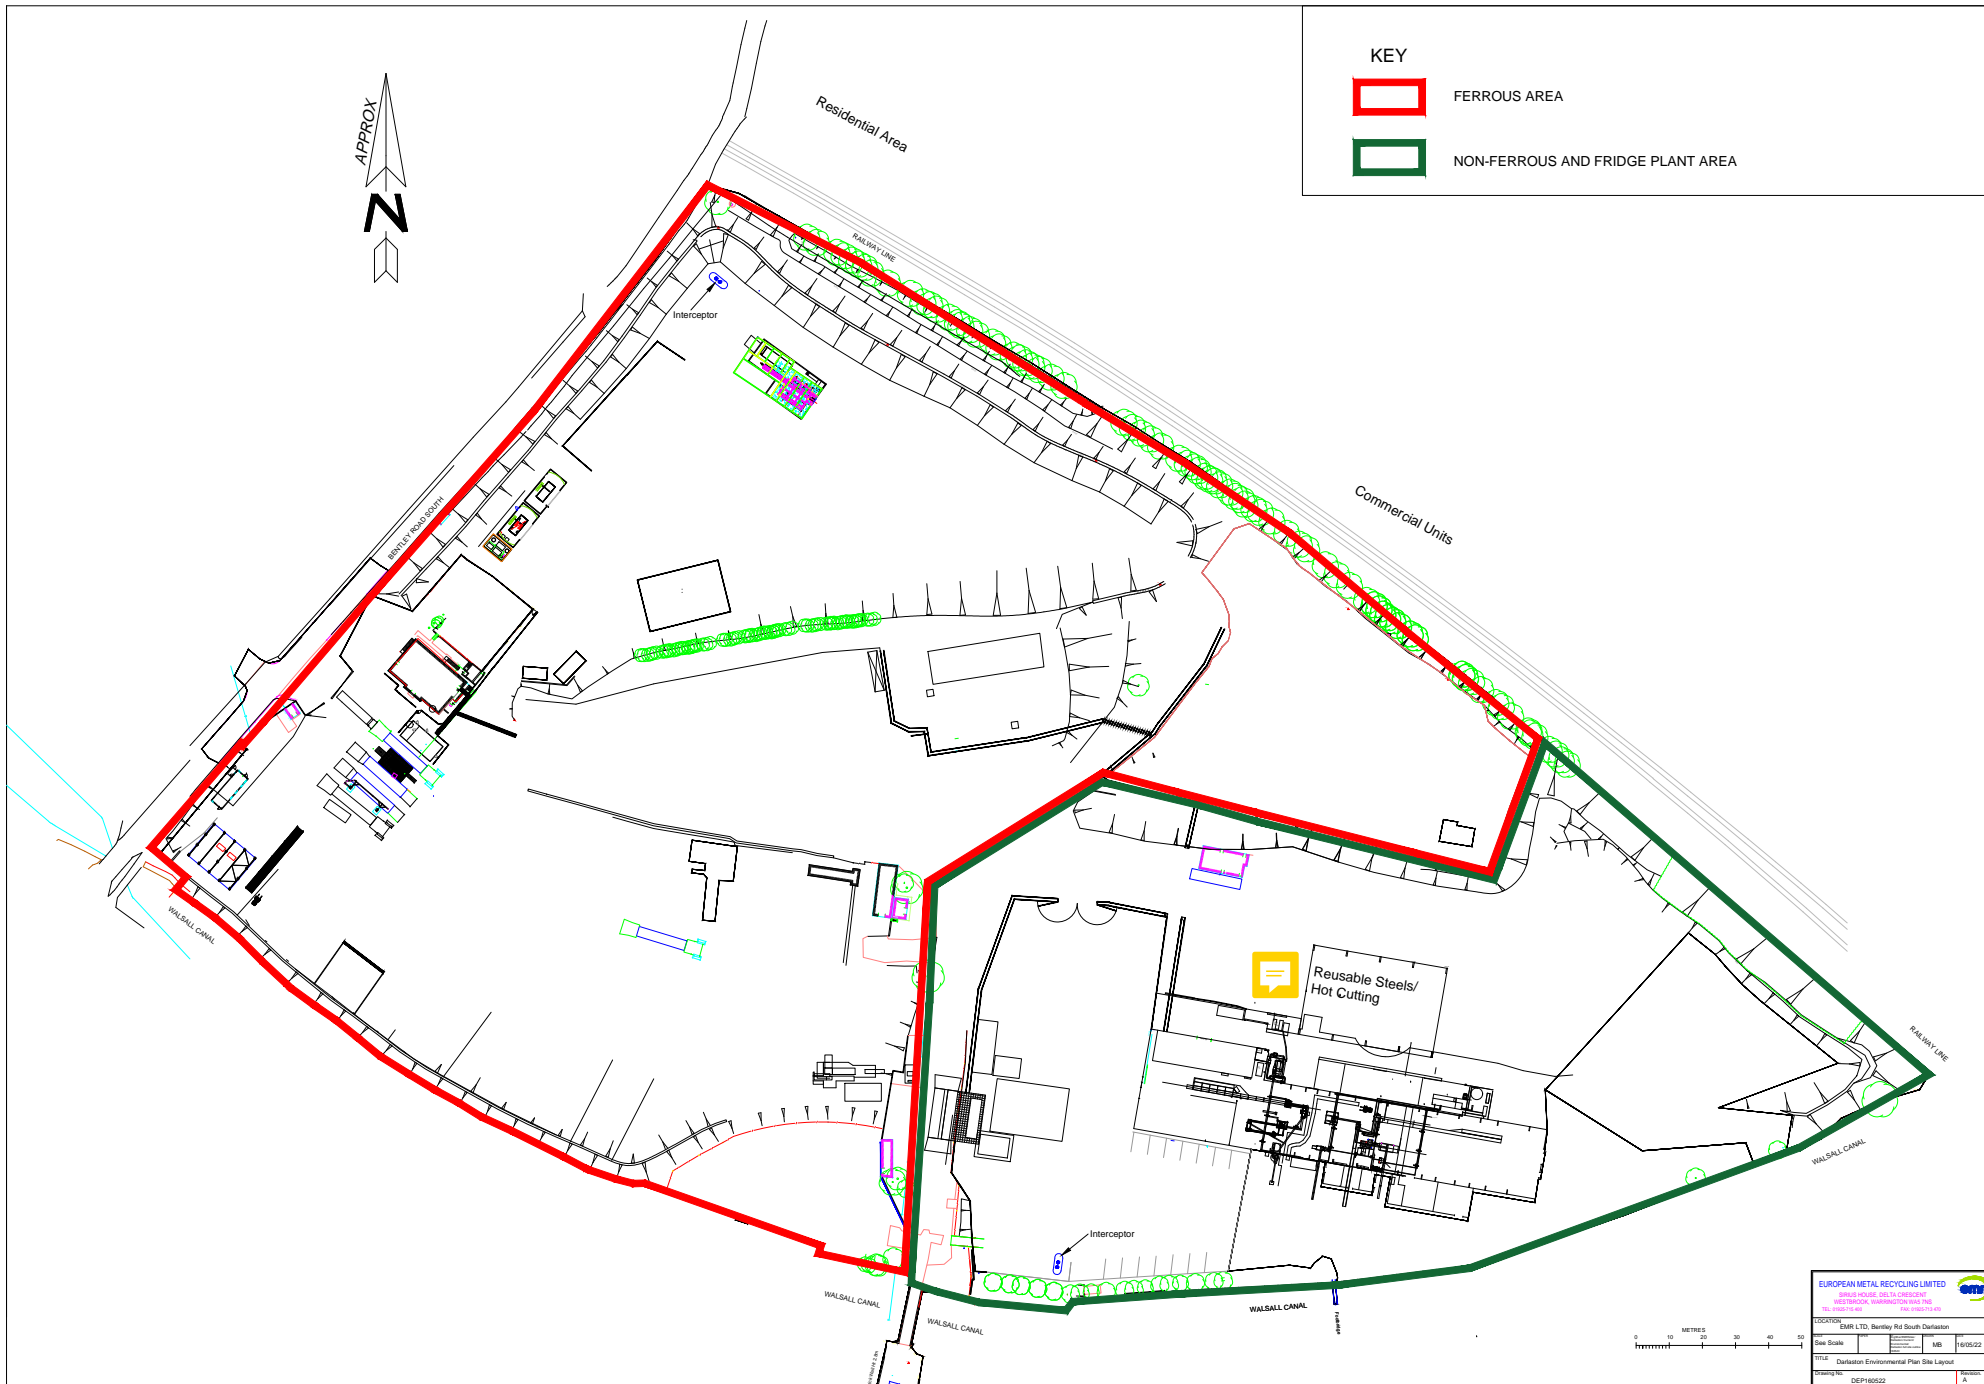

KEY

FERROUS AREA

NON-FERROUS AND FRIDGE PLANT AREA