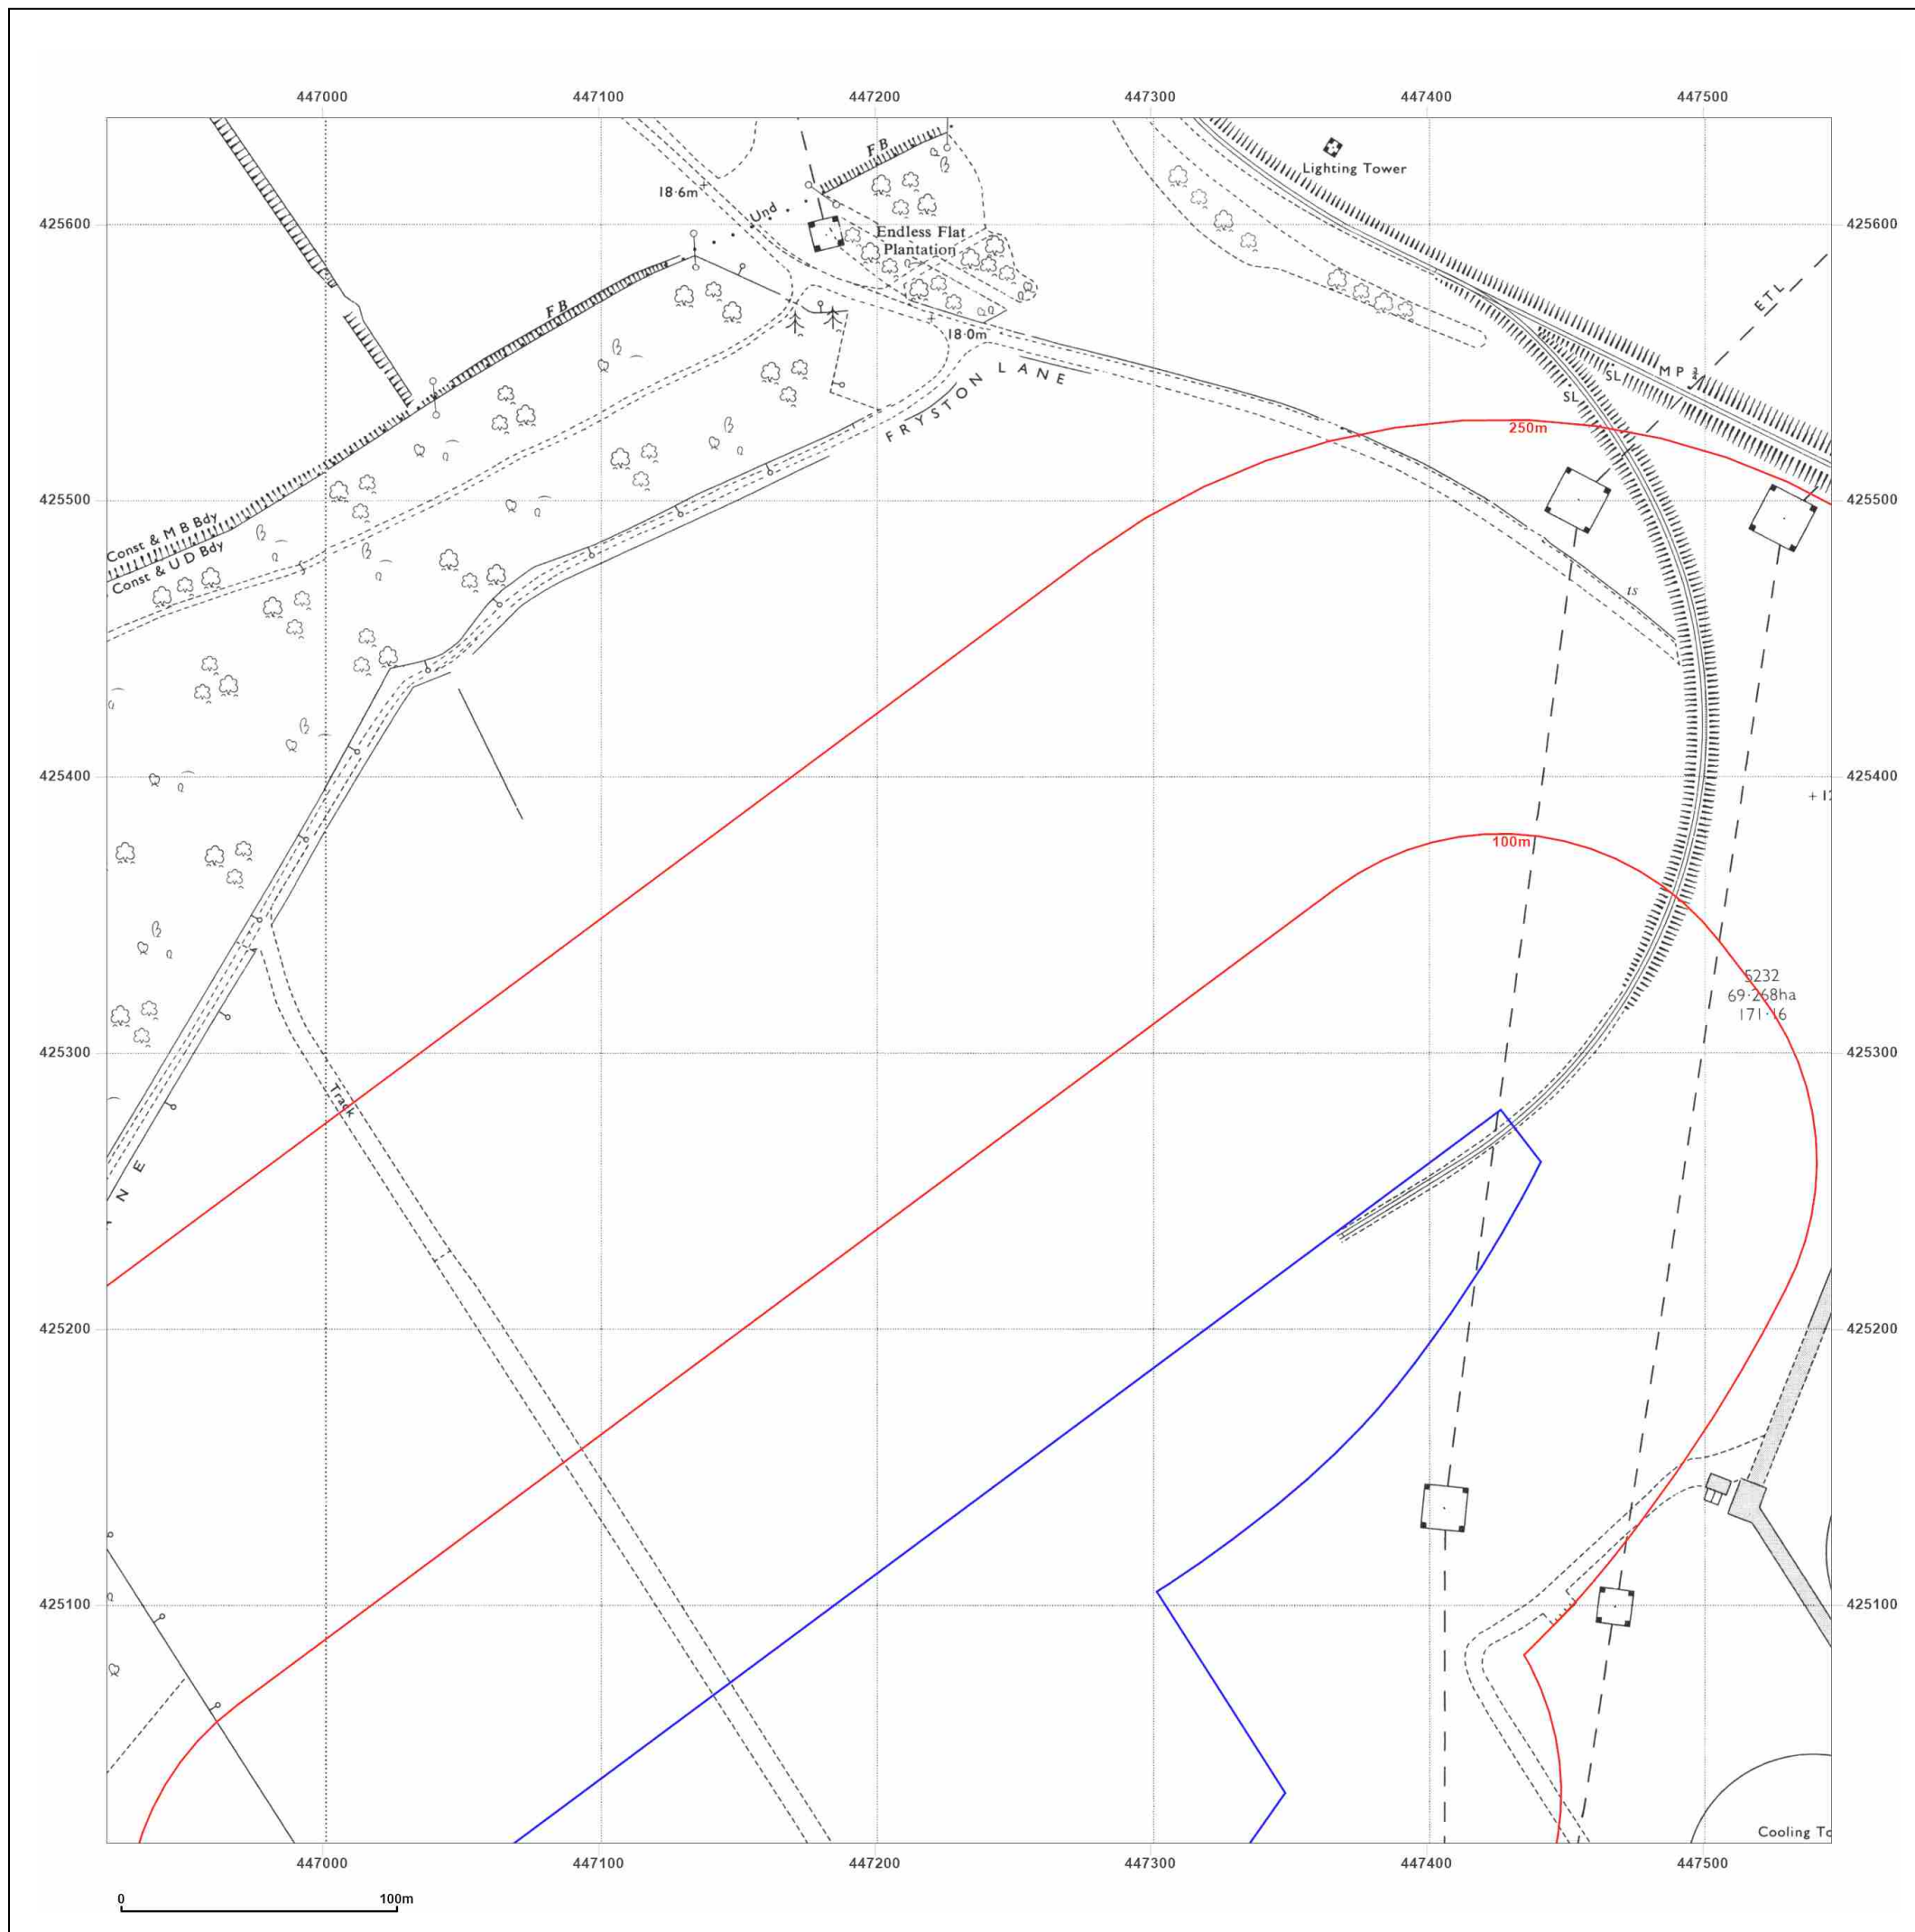

Site Details:

Client Ref: CMAPS-CM-1246882-2894-211025
Report Ref: CMAPS-CM-1246882-2894-211025HIS_LS_1_2
Grid Ref: 447234, 425326

Map Name: National Grid

Map date: 1970

Scale: 1:2,500

Printed at: 1:2,500

Surveyed 1958
Revised 1969
Edition N/A
Copyright 1970
Levelled 1963

Produced by
Groundsure Insights
www.groundsure.com

Supplied by:
www.centremapslive.com
groundsure@centremaps.com

© Crown copyright and database rights 2024 Ordnance Survey 100035207

Production date: 21 October 2025

Map legend available at:
www.groundsure.com/sites/default/files/groundsure_legend.pdf