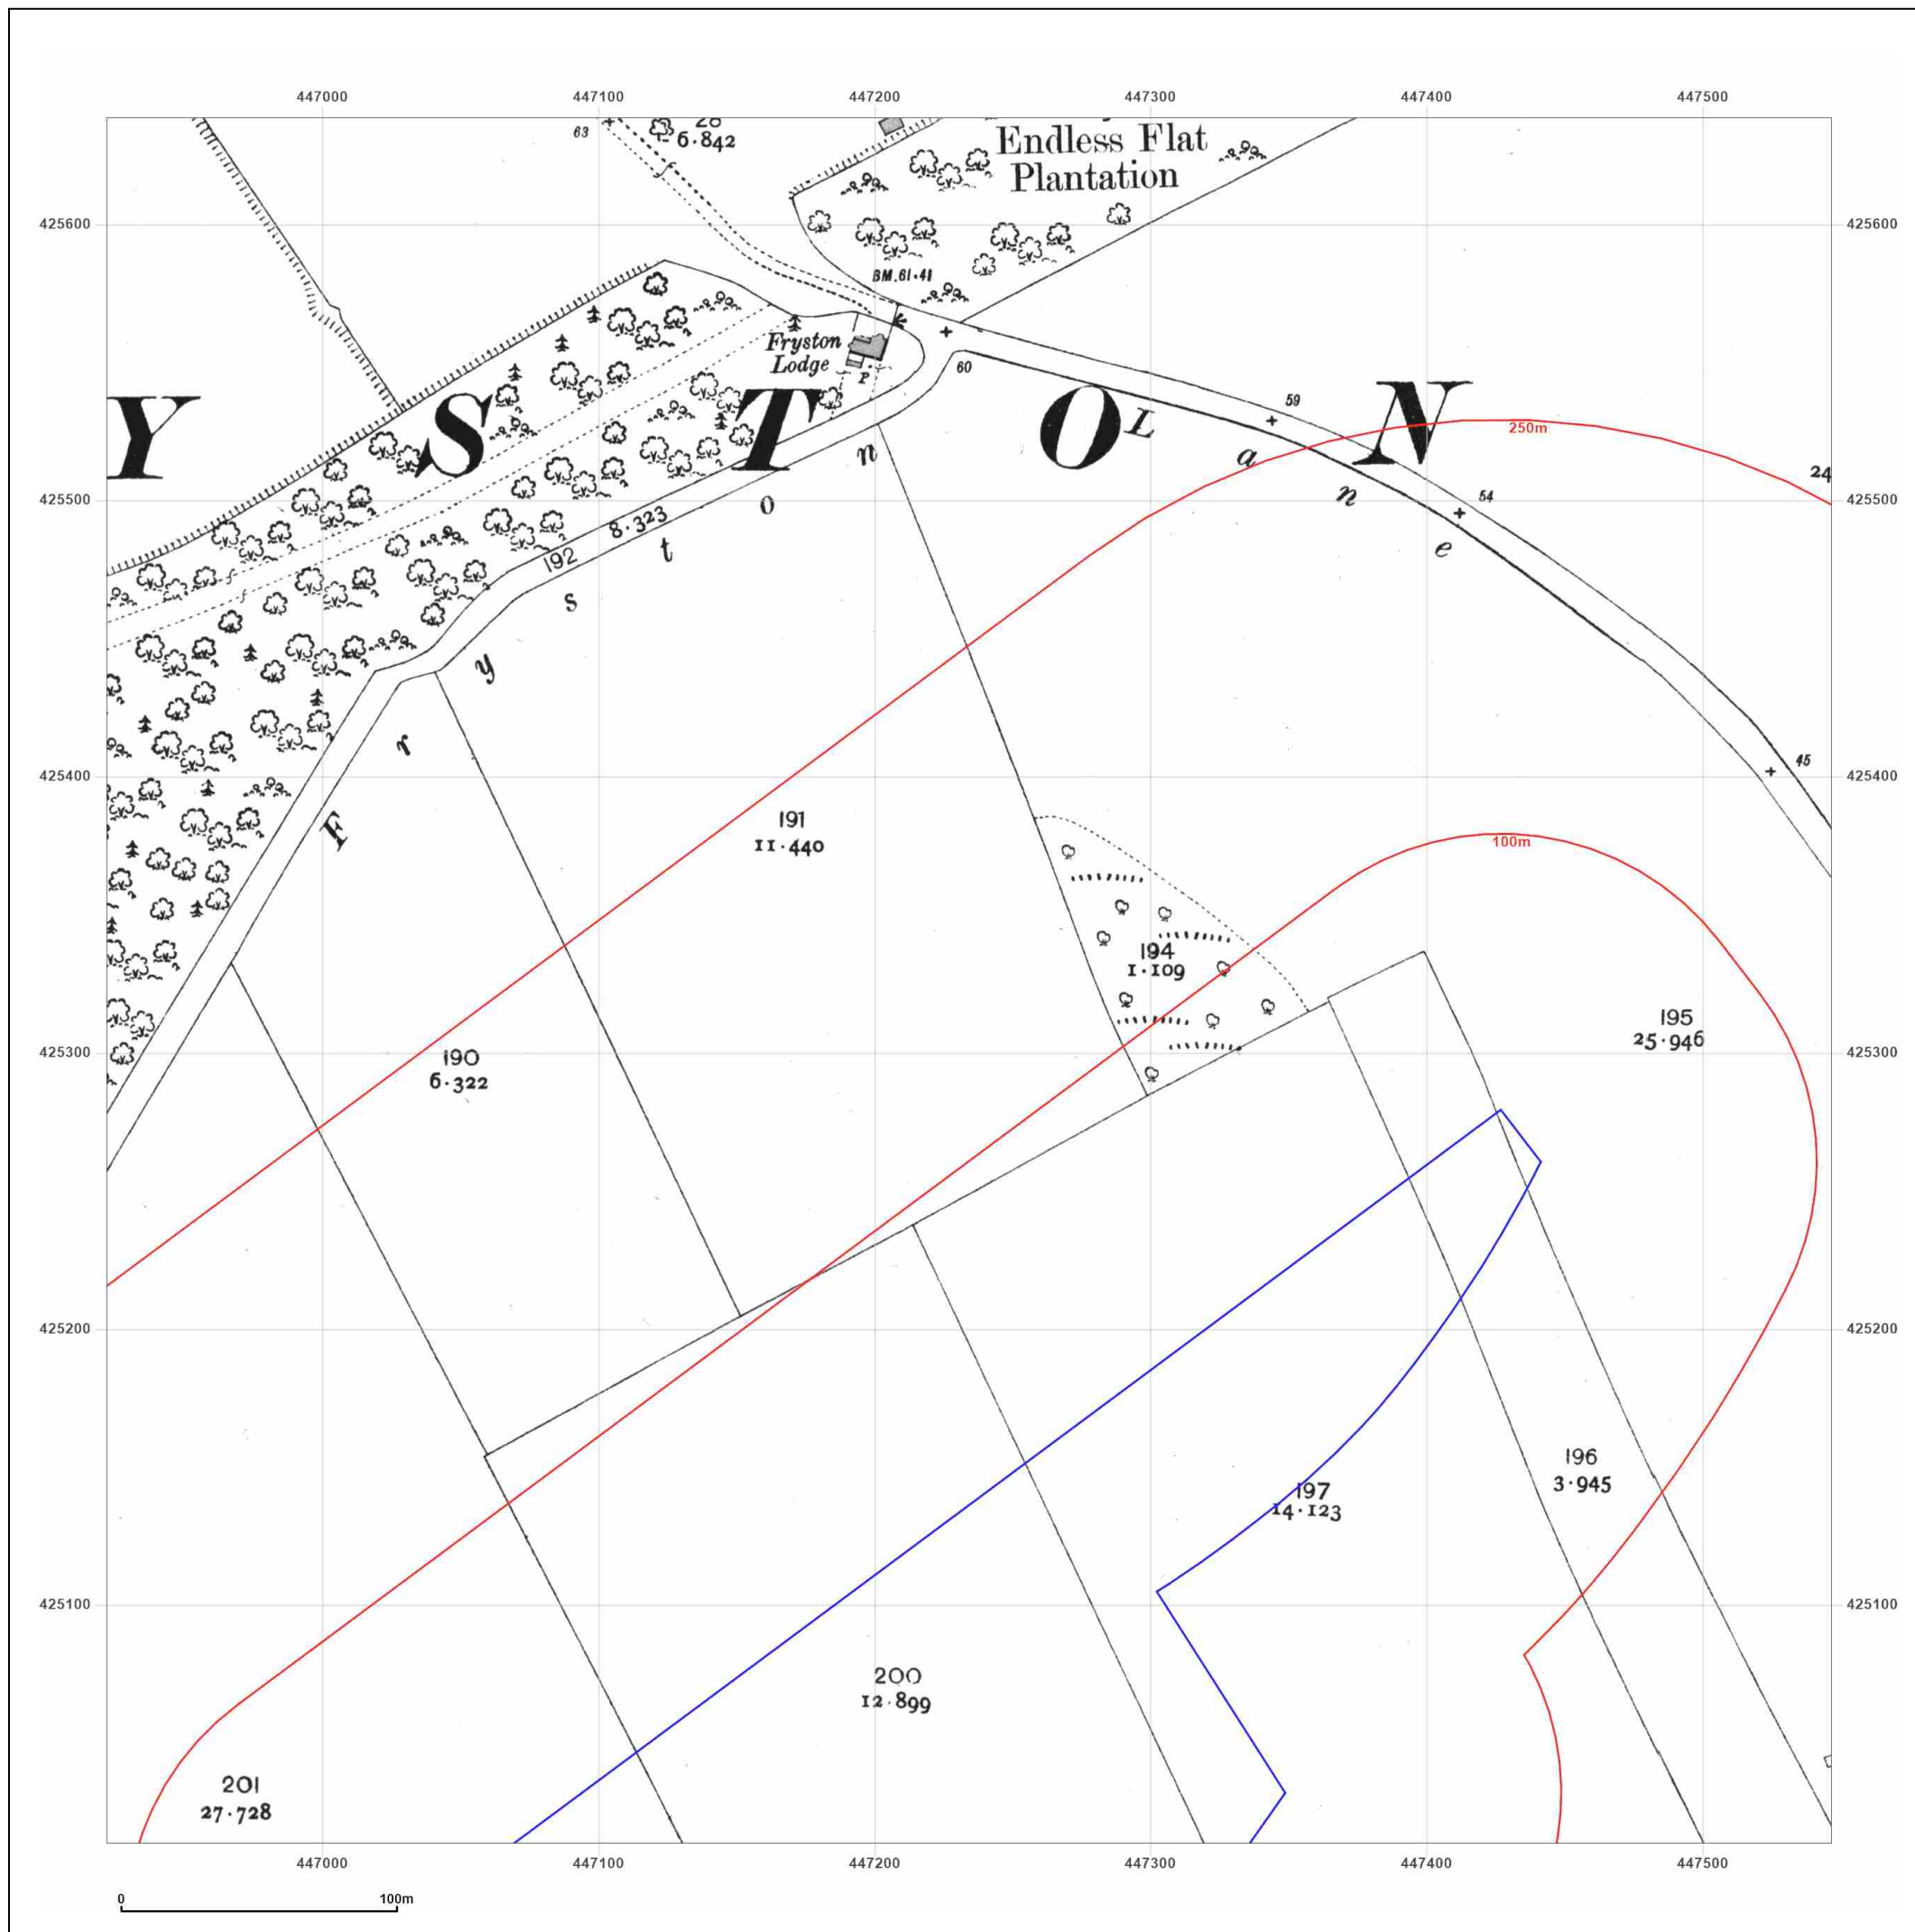

Site Details:

Client Ref: CMAPS-CM-1246882-2894-211025
 Report Ref: CMAPS-CM-1246882-2894-211025HIS_LS_1_2
 Grid Ref: 447234, 425326

Map Name: County Series

Map date: 1893

Scale: 1:2,500

Printed at: 1:2,500

Map Name: County Series

Map date: 1907

Scale: 1:2,500

Printed at: 1:2,500

Surveyed 1907
 Revised 1907
 Edition N/A
 Copyright N/A
 Levelled N/A

Produced by
 Groundsure Insights
www.groundsure.com

Supplied by:
www.centremapslive.com
groundsure@centremaps.com

© Crown copyright and database rights 2024 Ordnance Survey 100035207

Production date: 21 October 2025

Map legend available at:
www.groundsure.com/sites/default/files/groundsure_legend.pdf

Site Details:

Client Ref: CMAPS-CM-1246882-2894-211025
 Report Ref: CMAPS-CM-1246882-2894-211025HIS_LS_1_2
 Grid Ref: 447234, 425326

Map Name: National Grid

Map date: 1959

Scale: 1:2,500

Printed at: 1:2,500

Surveyed 1958
Revised 1958
Edition N/A
Copyright 1959
Levelled 1950

Surveyed 1958
Revised 1958
Edition N/A
Copyright 1959
Levelled 1950