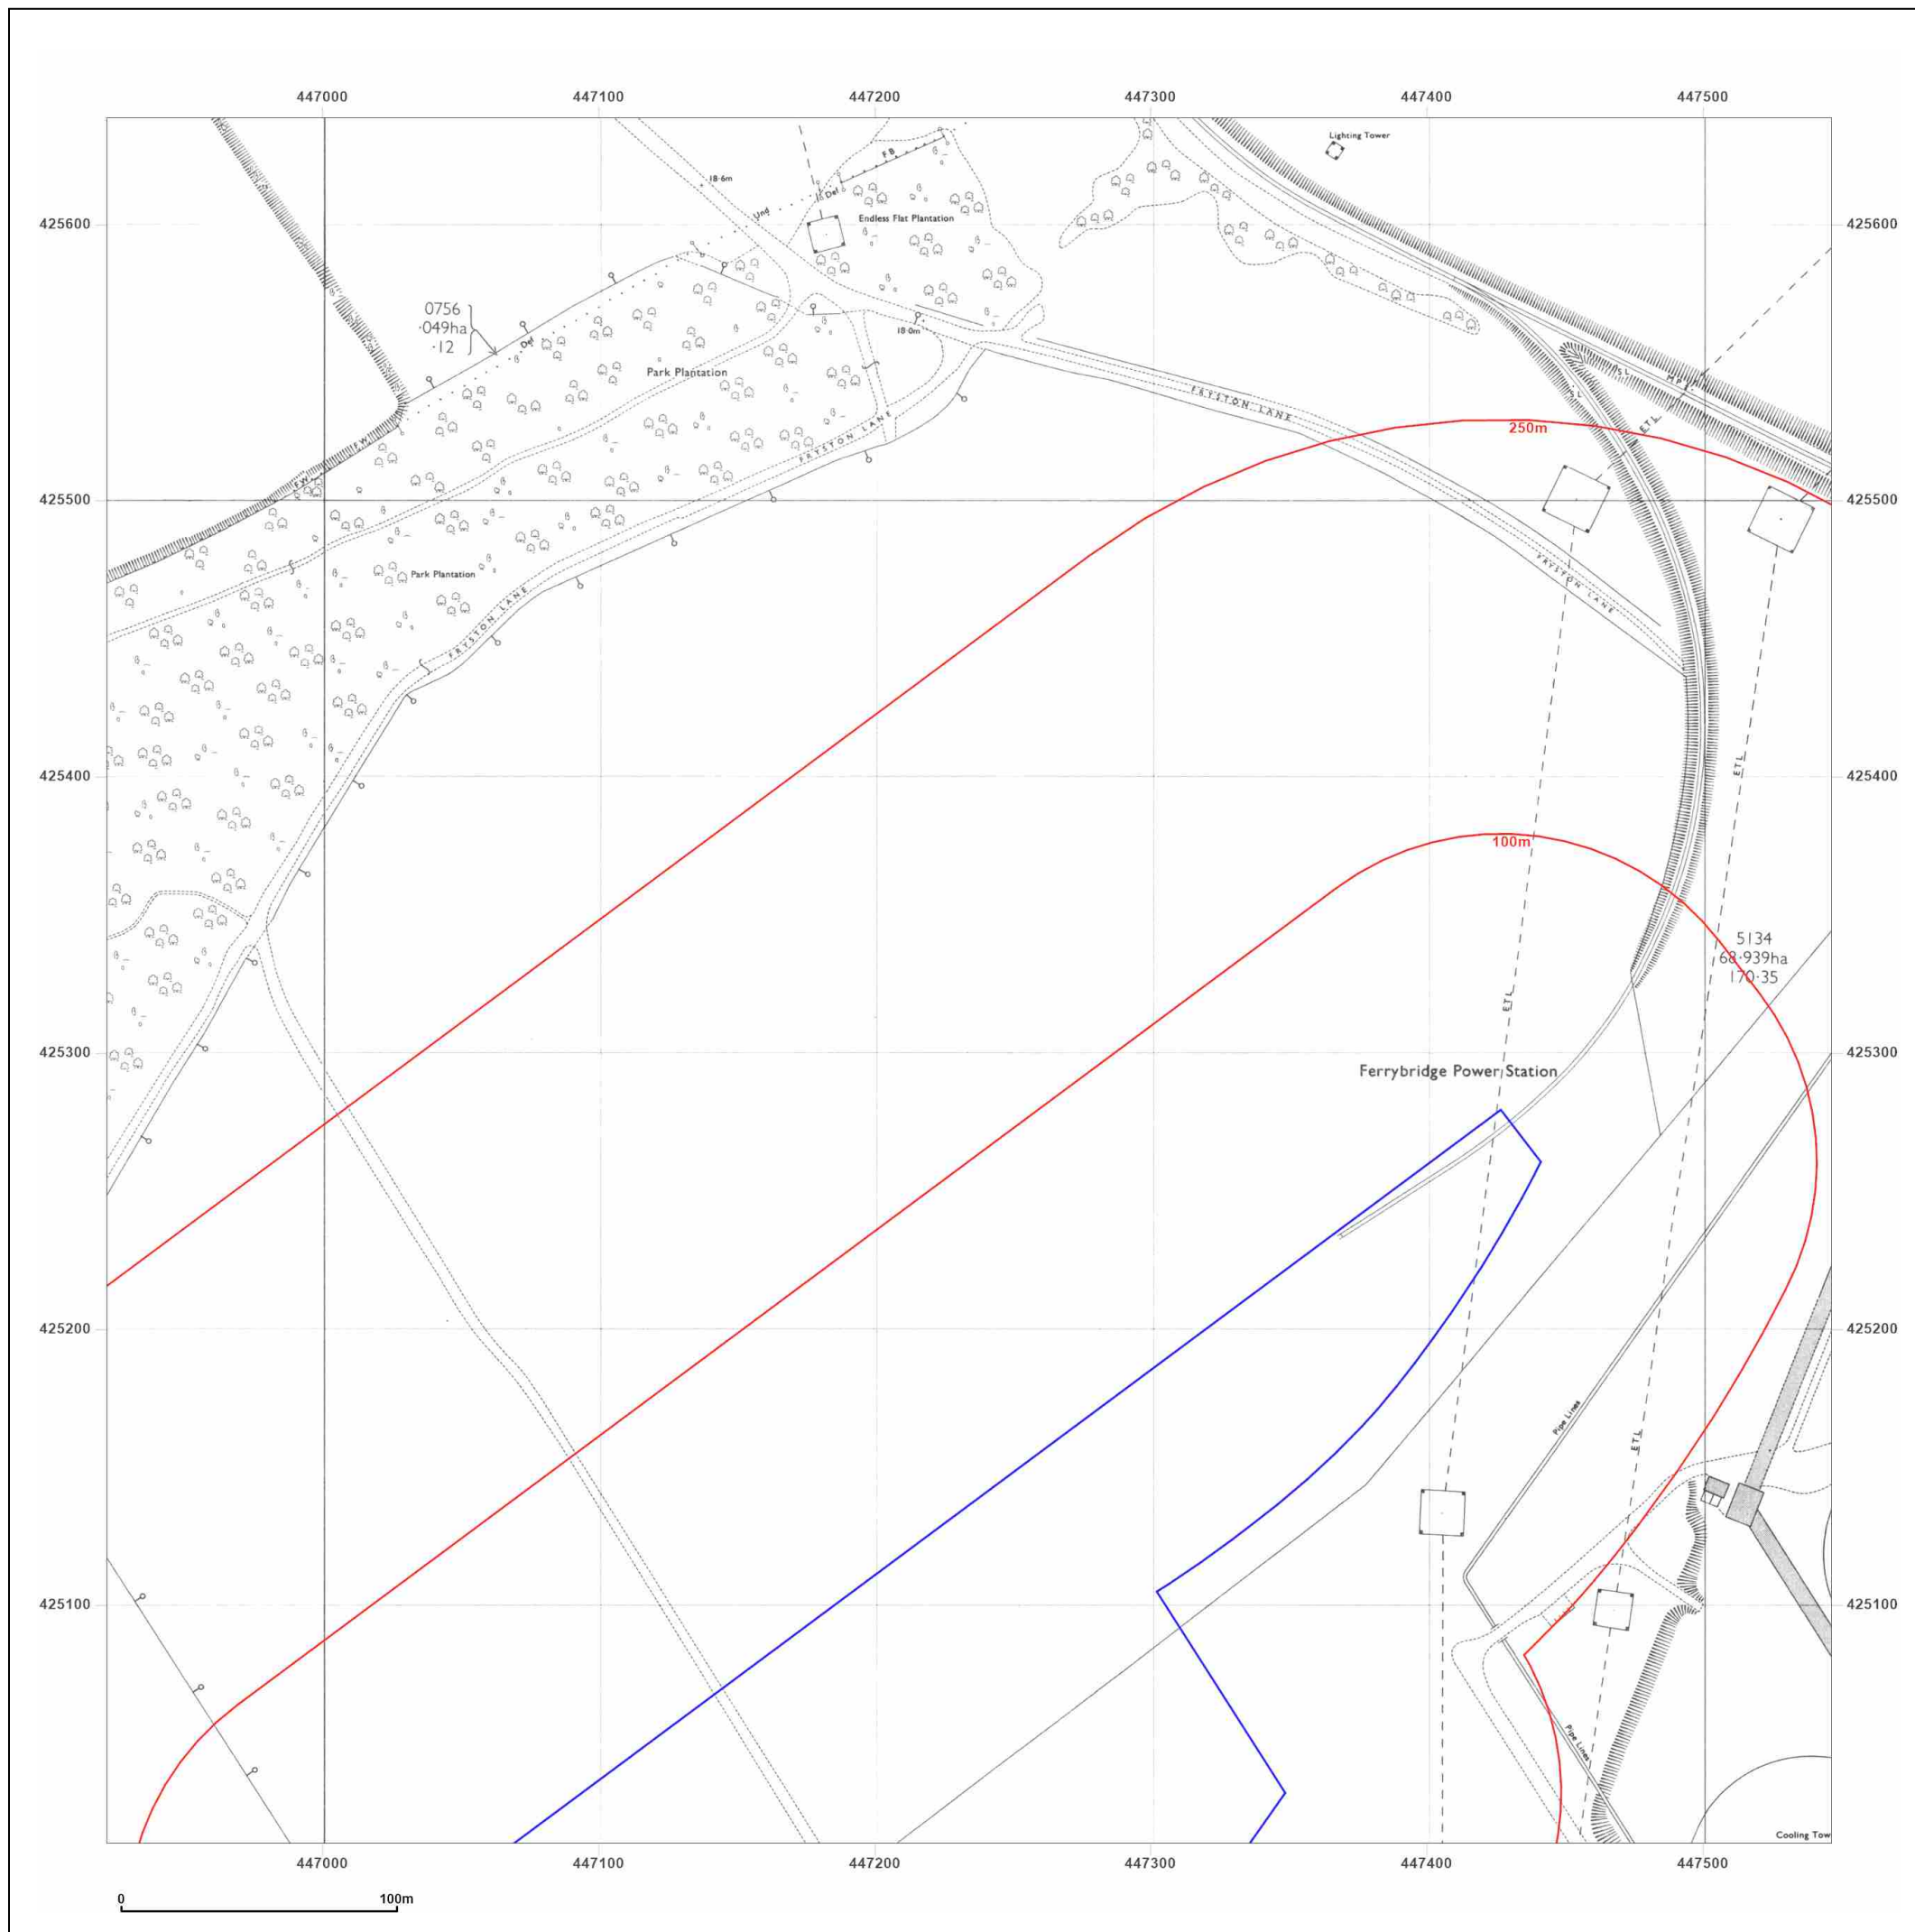

© Crown copyright and database rights 2024 Ordnance Survey 100035207

Production date: 21 October 2025

Map legend available at:
www.groundsure.com/sites/default/files/groundsure_legend.pdf

Site Details:

Client Ref: CMAPS-CM-1246882-2894-211025
Report Ref: CMAPS-CM-1246882-2894-211025HIS_LS_1_2
Grid Ref: 447234, 425326

Map Name: National Grid

Map date: 1973

Scale: 1:2,500

Printed at: 1:2,500

Surveyed N/A
Revised N/A
Edition N/A
Copyright N/A
Levelled N/A

Produced by
Groundsure Insights
www.groundsure.com

Supplied by:
www.centremapslive.com
groundsure@centremaps.com