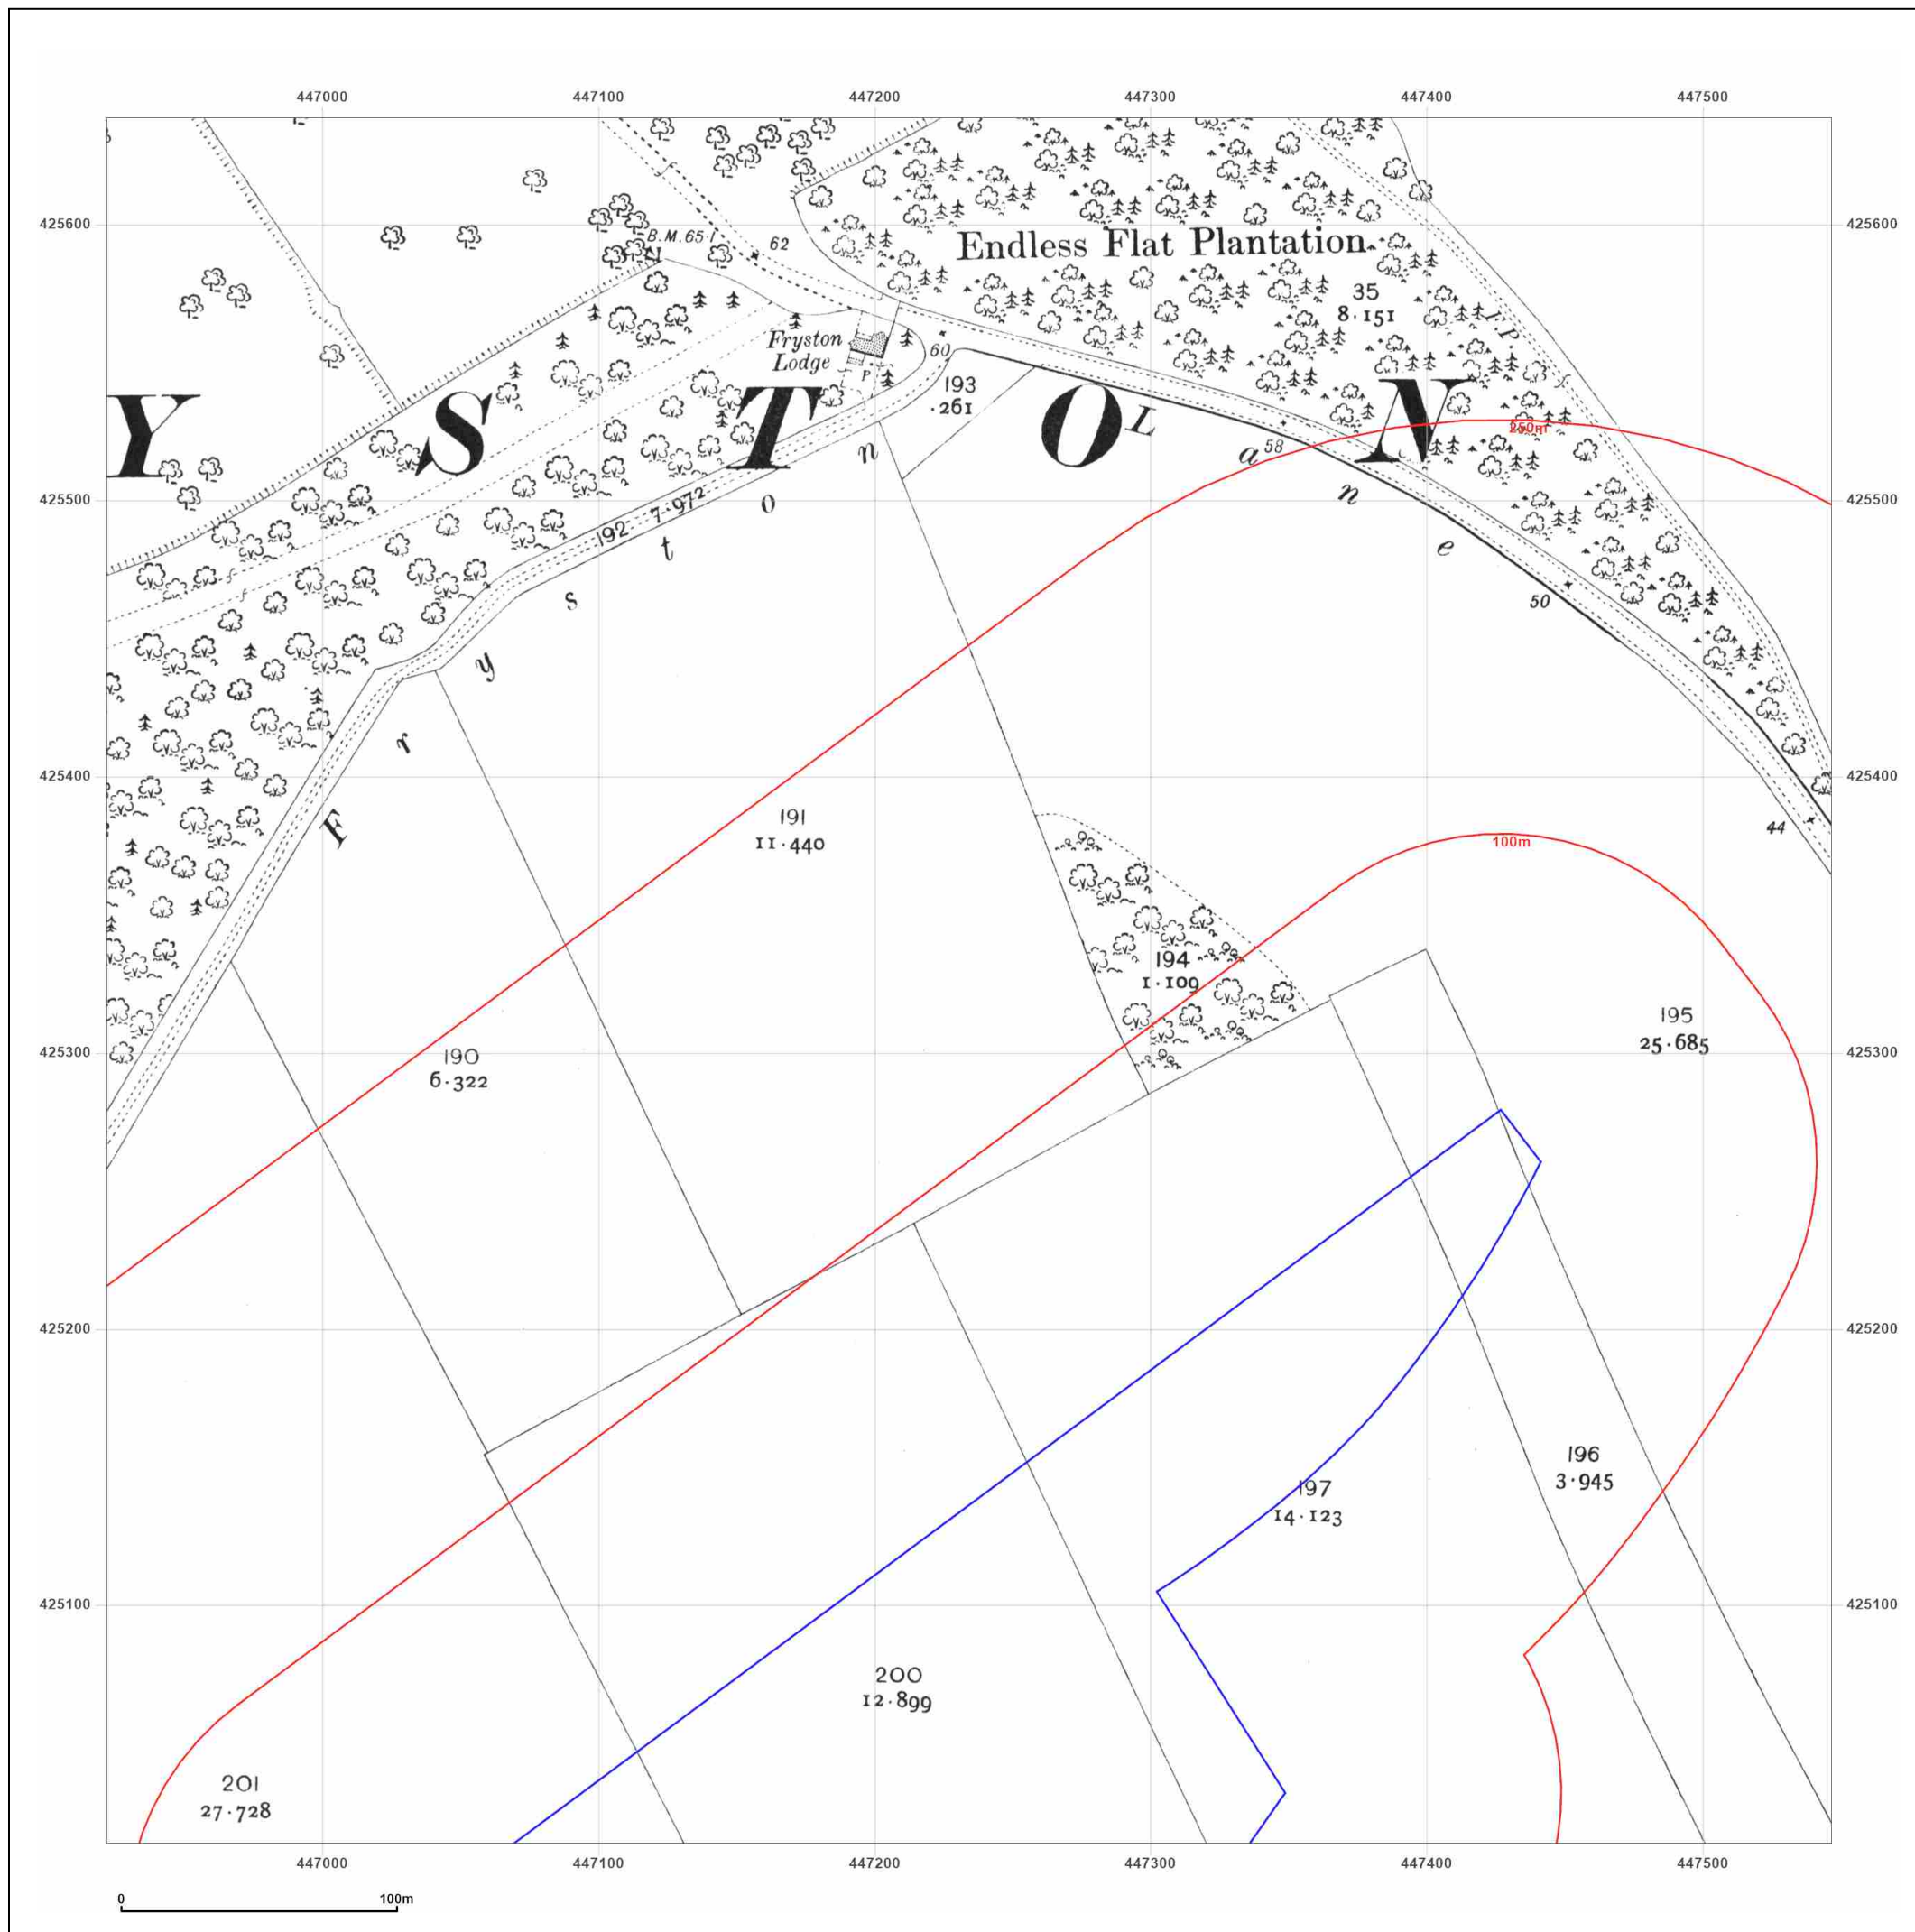

Site Details:

Client Ref: CMAPS-CM-1246882-2894-211025
Report Ref: CMAPS-CM-1246882-2894-211025HIS_LS_1_2
Grid Ref: 447234, 425326

Map Name: County Series

Map date: 1907

Scale: 1:2,500

Printed at: 1:2,500