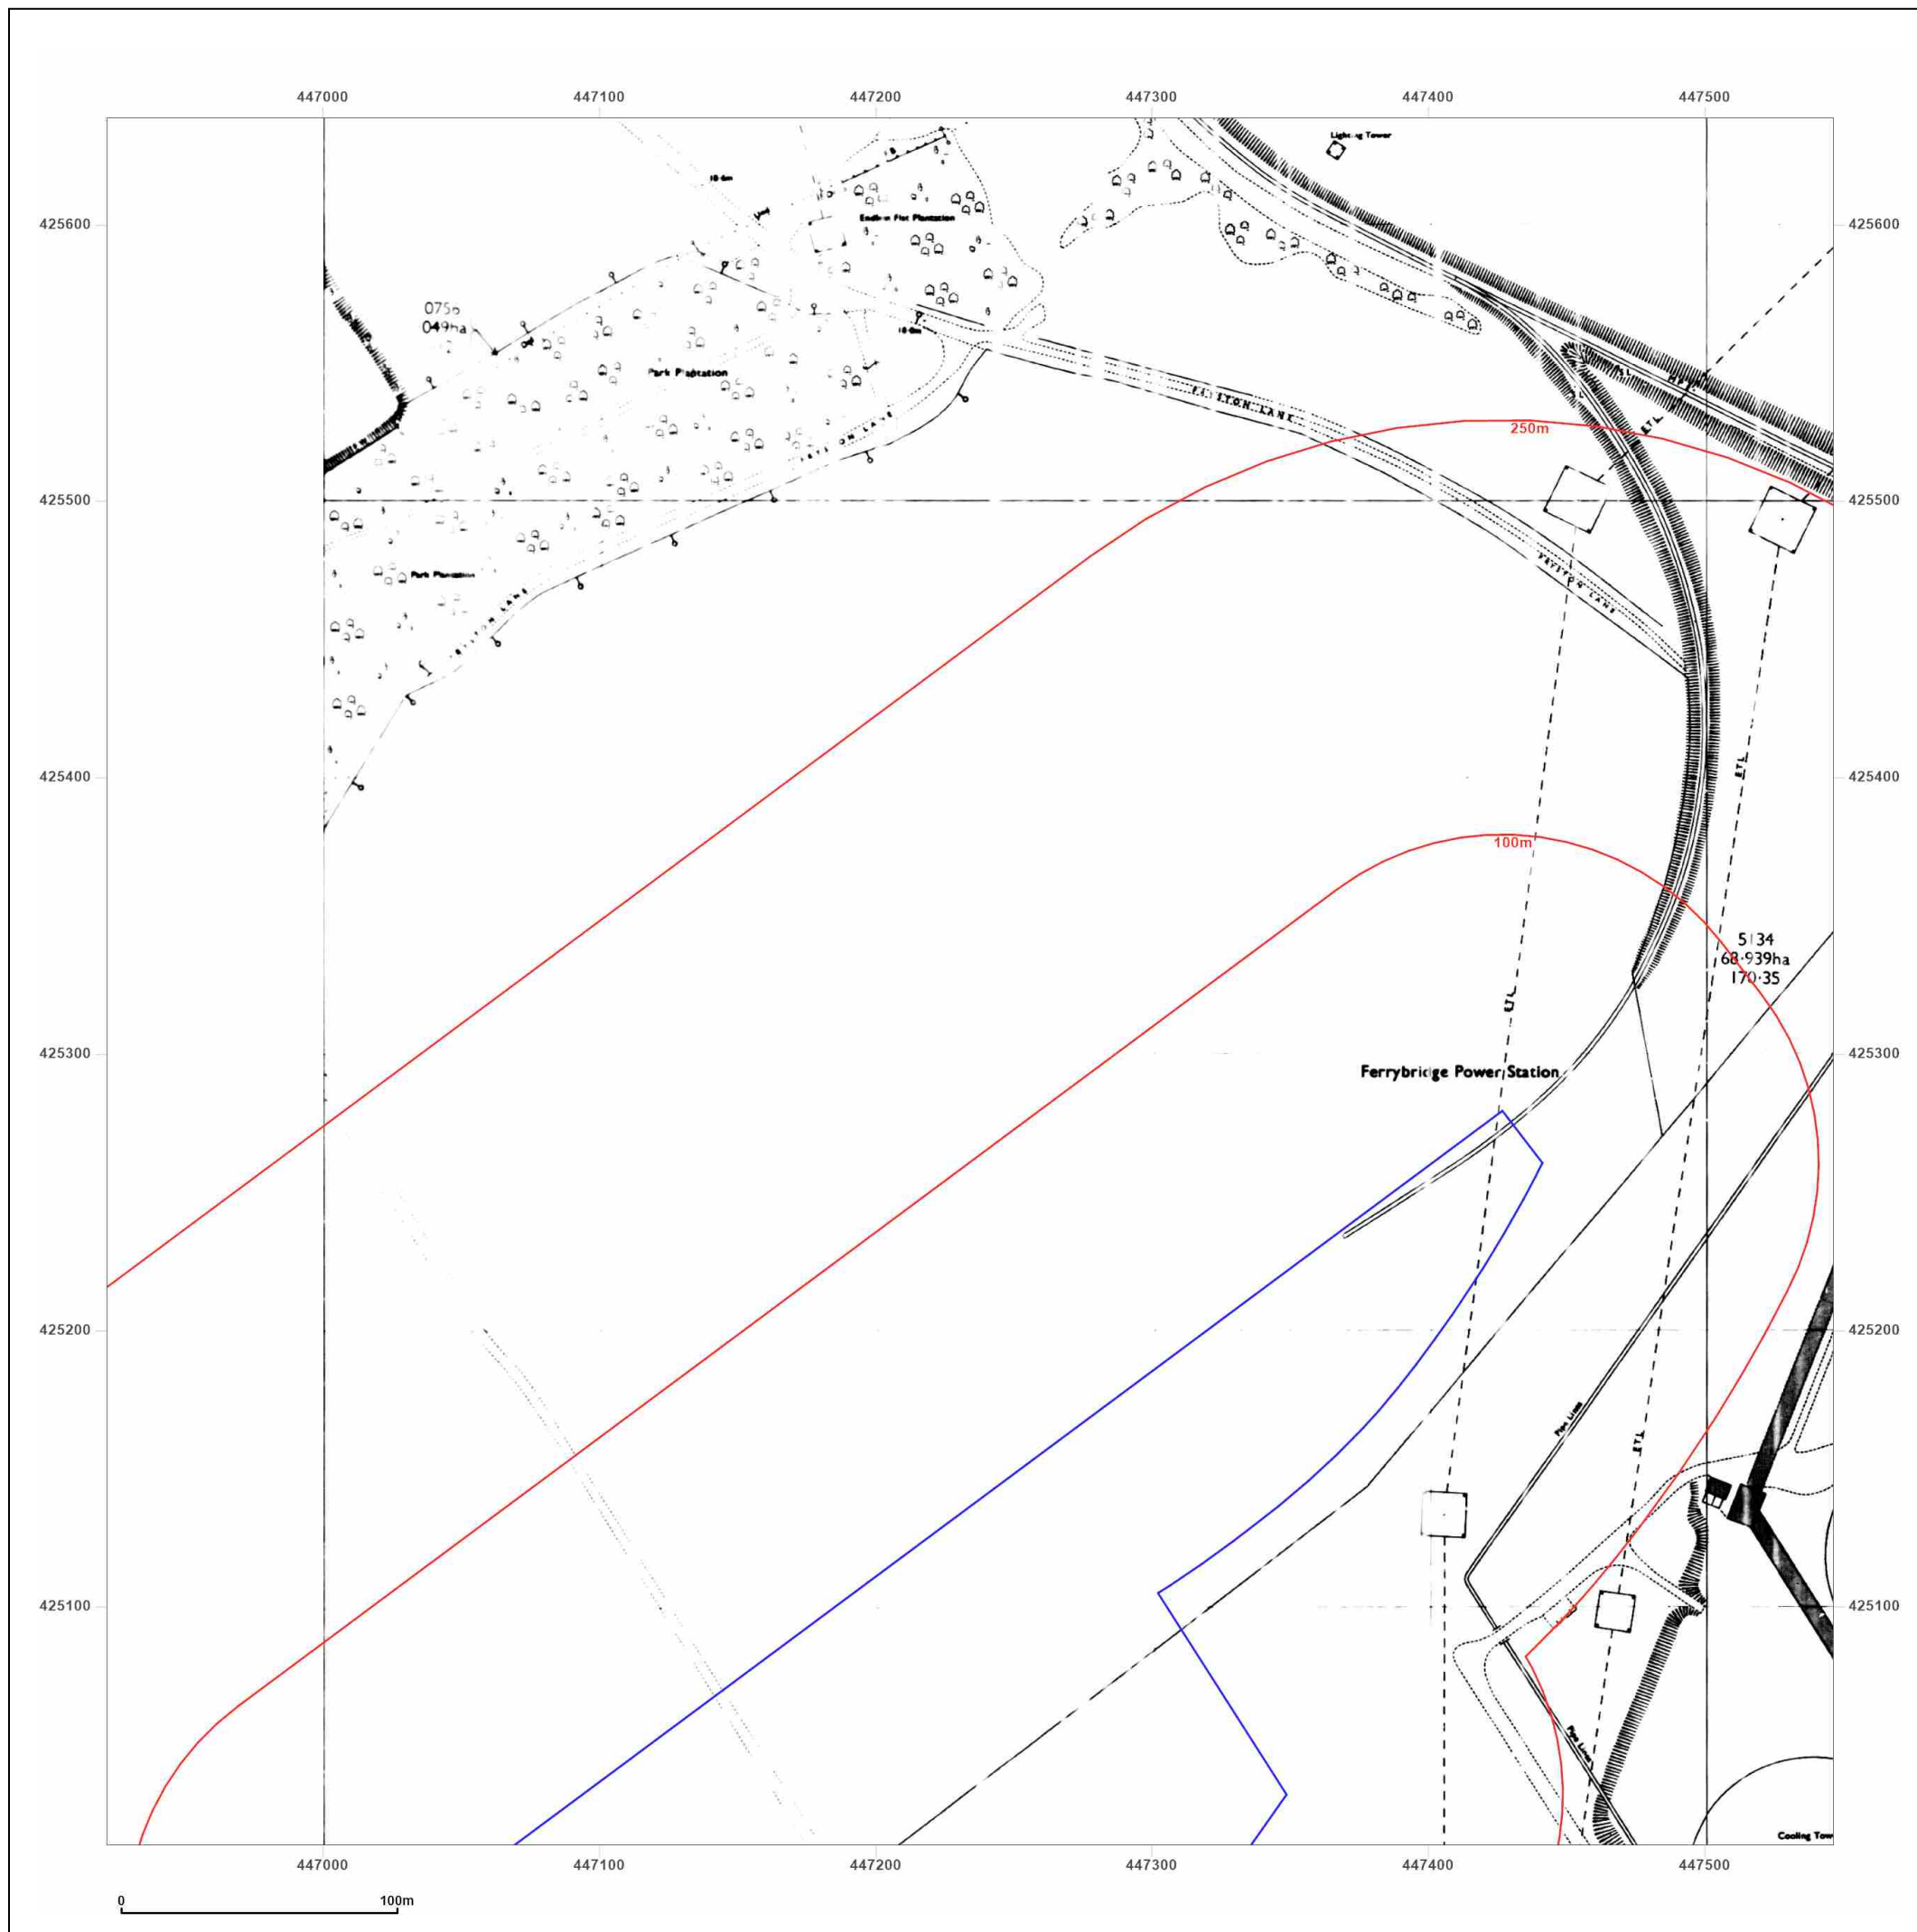

Site Details:

Client Ref: CMAPS-CM-1246882-2894-211025
 Report Ref: CMAPS-CM-1246882-2894-211025HIS_LS_1_2
 Grid Ref: 447234, 425326

Map Name: County Series

Map date: 1893

Scale: 1:2,500

Printed at: 1:2,500

Map Name: National Grid

Map date: 1970

Scale: 1:2,500

Printed at: 1:2,500

Surveyed 1958
 Revised 1969
 Edition N/A
 Copyright 1970
 Levelled 1963

Produced by
 Groundsure Insights
www.groundsure.com

Supplied by:
www.centremapslive.com
groundsure@centremaps.com

© Crown copyright and database rights 2024 Ordnance Survey 100035207

Production date: 21 October 2025

Map legend available at:
www.groundsure.com/sites/default/files/groundsure_legend.pdf

Site Details:

Client Ref: CMAPS-CM-1246882-2894-211025
Report Ref: CMAPS-CM-1246882-2894-211025HIS_LS_1_2
Grid Ref: 447234, 425326