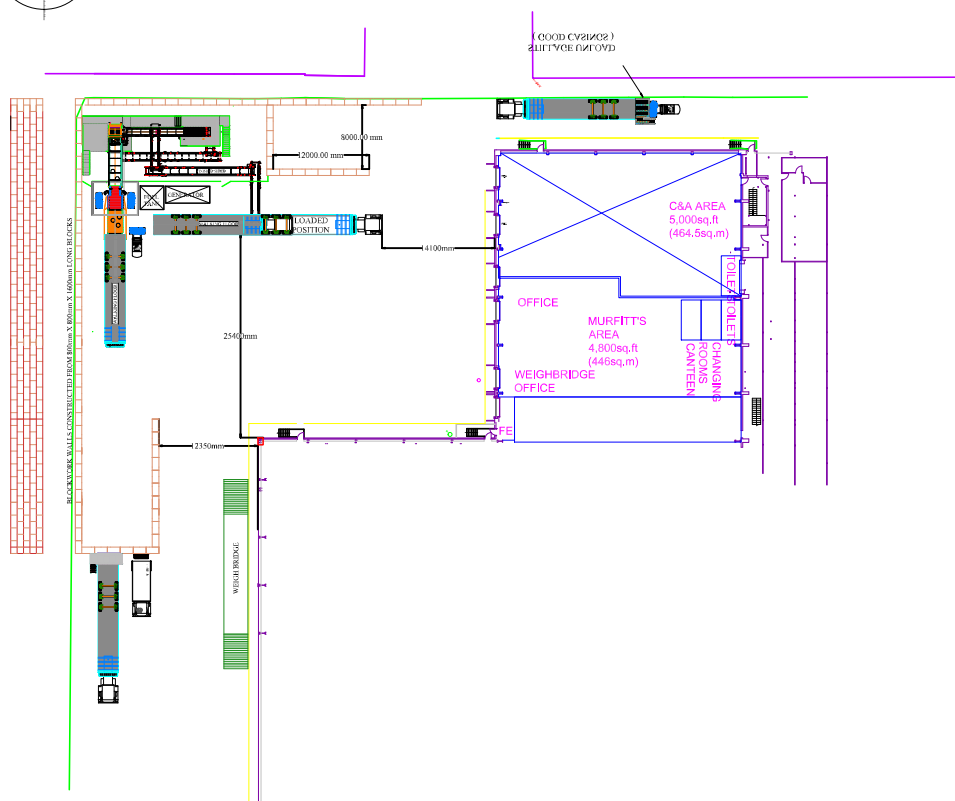

DO NOT SCALE

IF IN DOUBT - ASK!

NIAGRI ENGINEERING
TEL. 00441842828004
FAX. 00441842828005

COPYRIGHT
This drawing is copyright and the property of Niagri Engineering Limited. Part or all the information contained in this drawing shall not be divulged to third parties without written permission of Niagri Engineering Limited. This document is confidential and shall only be used for the purpose for which it was issued.

TITLE
PROPOSED SHREDDING LINE FOR
WARRINGTON

DRAWN
A NICHOLSON
JOB No

DATE
DRAWING No
MAY 2023_5

SCALE
ISSUE

CHECKED