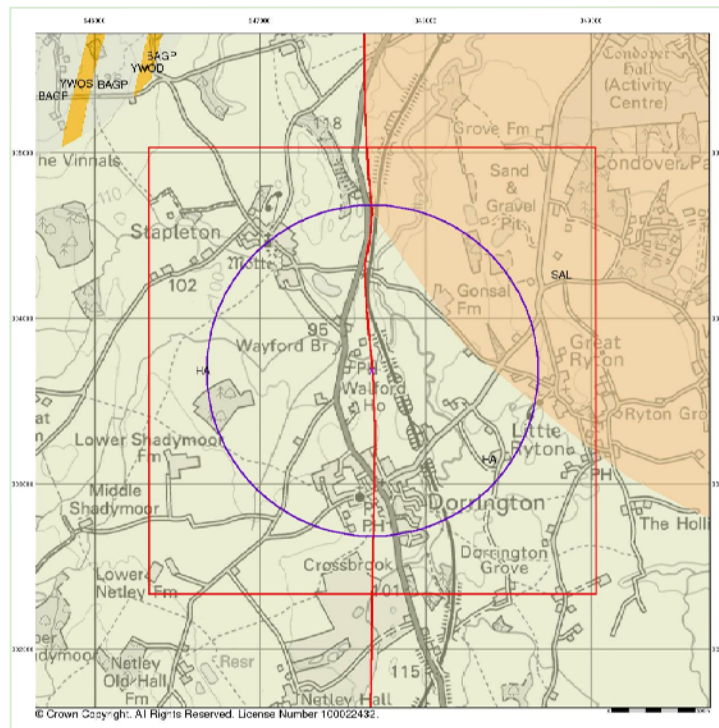

Superficial Deposits

Bedrock Geology

Combined Geology

Legend

- Glaciofluvial Sheet Deposits
- Till
- Glaciofluvial Deposits
- Halesowen Formation
- Salop Formation
- Fault

Based upon the Ordnance Survey maps with the permission of the controller of Her Majesty's Stationery Office, © Crown Copyright reserved. Licence number 100041041.

Client: **H Evason & Co**

Project: **Dorrington Quarry
Dorrington, Shropshire**

Title: **Regional Geology**

CAD Ref: EL/DQP/1	Version: 1	Drawn by: ARM	Scale: Plan 1:1500@A3	Date: January 2021
----------------------	---------------	------------------	--------------------------	-----------------------