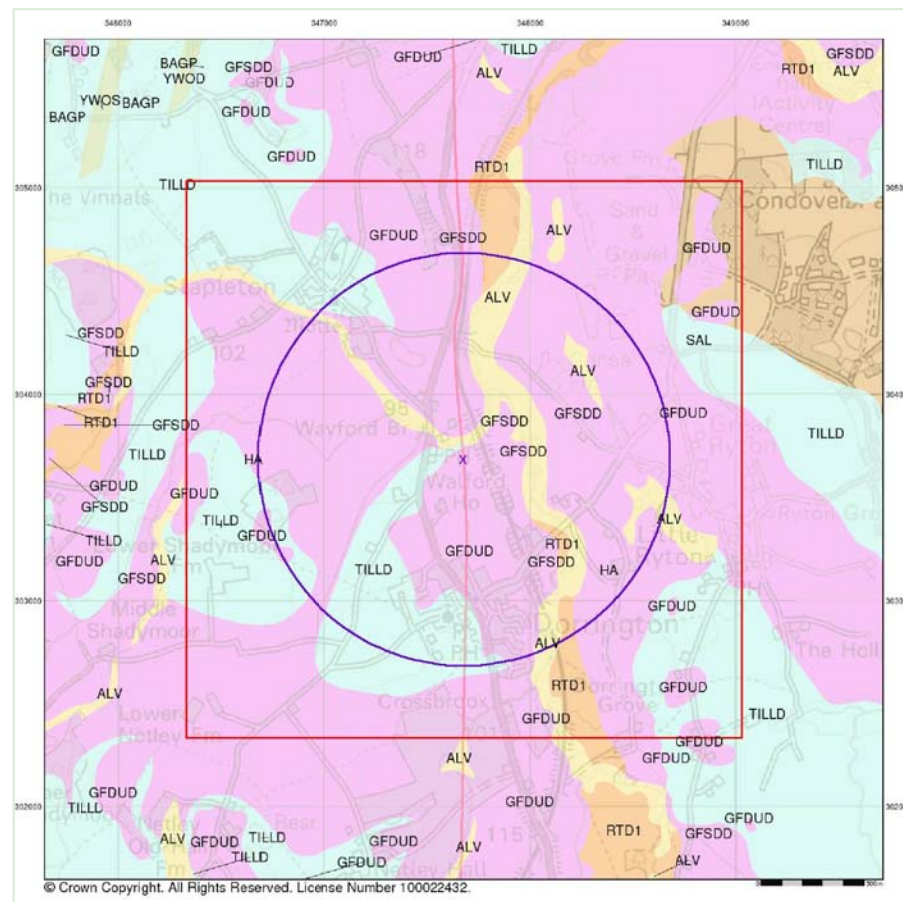

Superficial Deposits

Bedrock Geology

Combined Geology

Legend

- Glaciofluvial Sheet Deposits
- Till
- Glaciofluvial Deposits
- Halesowen Formation
- Salop Formation
- Fault

Based upon the Ordnance Survey maps with the permission of the controller of Her Majesty's Stationery Office, © Crown Copyright reserved. Licence number 100041041.

Client: **H Evason & Co**

Project: **Dorrington Quarry
Dorrington, Shropshire**

Title: **Regional Geology**

CAD Ref: EL/DQP/1	Version: 1	Drawn by: ARM	Scale: Plan 1:1500@A3	Date: January 2021
----------------------	---------------	------------------	--------------------------	-----------------------