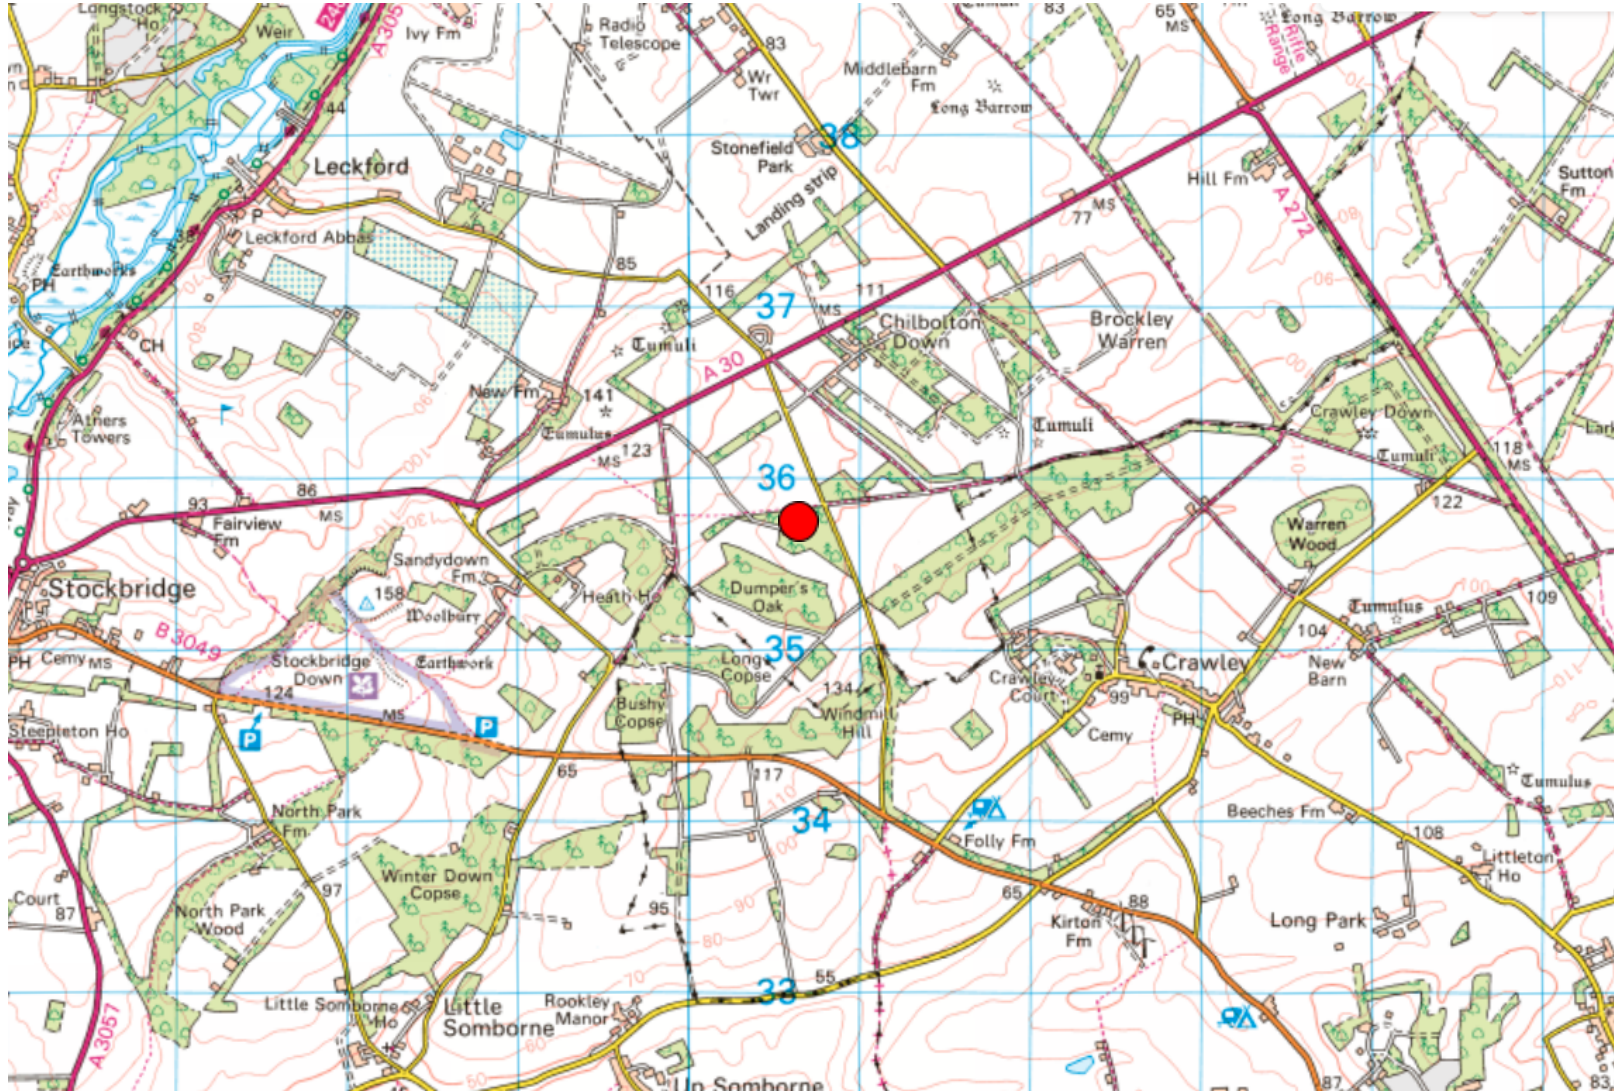

Chilbolton Composting Site Receptors

Site Location

Site Drainage

Compost Windrow layout

FPP Plan

Odour sources