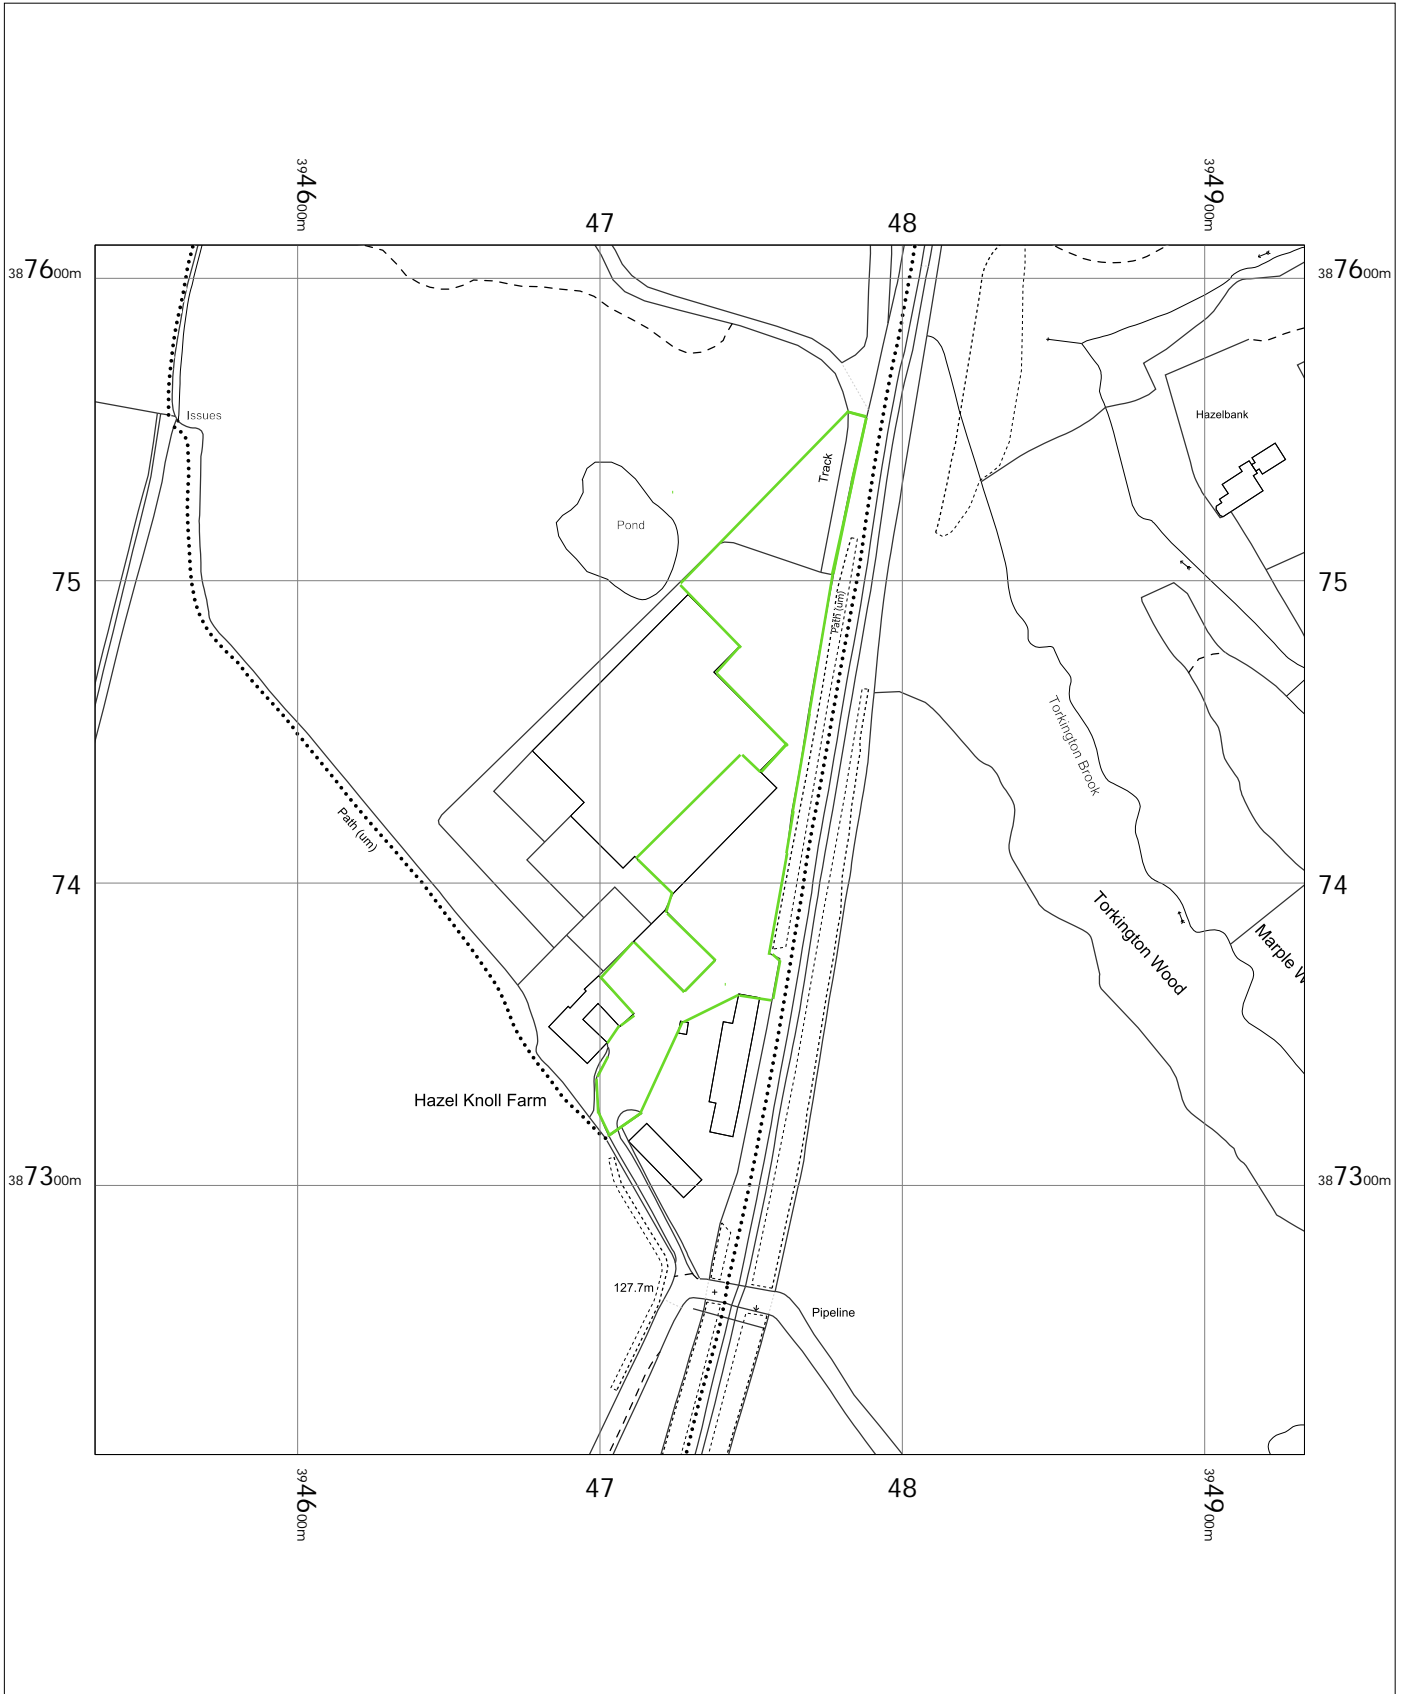

# Hazel Knoll Farm, Torkington Road, SK7 6NW

Hazel Knoll Farm  
Torkington Road,  
Hazel Grove,  
Stockport,  
SK7 6NW

OS MasterMap 1250/2500/10000 scale  
Thursday, April 18, 2024, ID: MPMBL-01160709  
[www.planningapplicationmaps.co.uk](http://www.planningapplicationmaps.co.uk)  
1:2500 scale print at A4, Centre: 394733 E, 387411 N  
©Crown Copyright Ordnance Survey. Licence no. 100051661