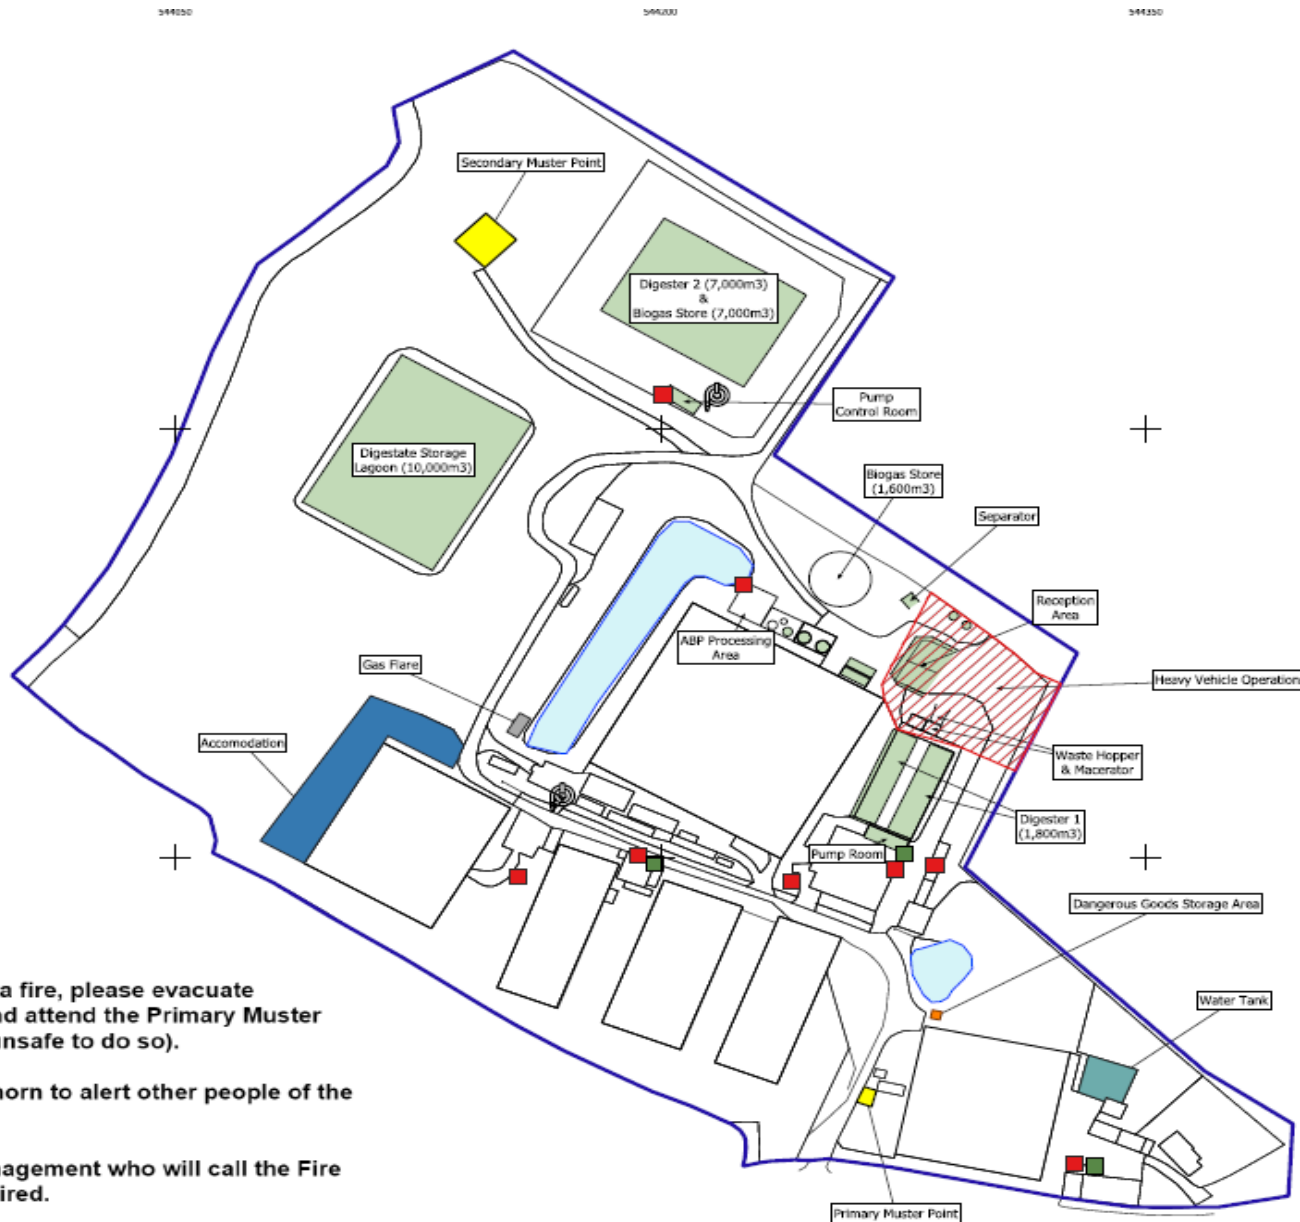

Emergency Evacuation Procedure

Emergency Alarm:

In the event of an emergency, an air horn will sound in a “BEEP BEEP BEEP” pattern. Upon hearing this, you must make your way to the nearest Muster Point immediately.

Muster Points:

The Primary Muster Point is located outside the Front Gate. The Secondary Muster Point is located at the bottom of the facility past the Digestate Storage Lagoon. Always follow direction from Guy and Wright site management.