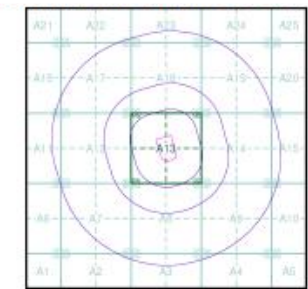

## Drawing 1 Installation Location and Boundary

**Order Details**  
 Order Number: 278737280\_1\_1  
 Customer Ref: 443994  
 National Grid Reference: 482230, 388720  
 Slice: A  
 Site Area (Ha): 3.31  
 Search Buffer (m): 1000