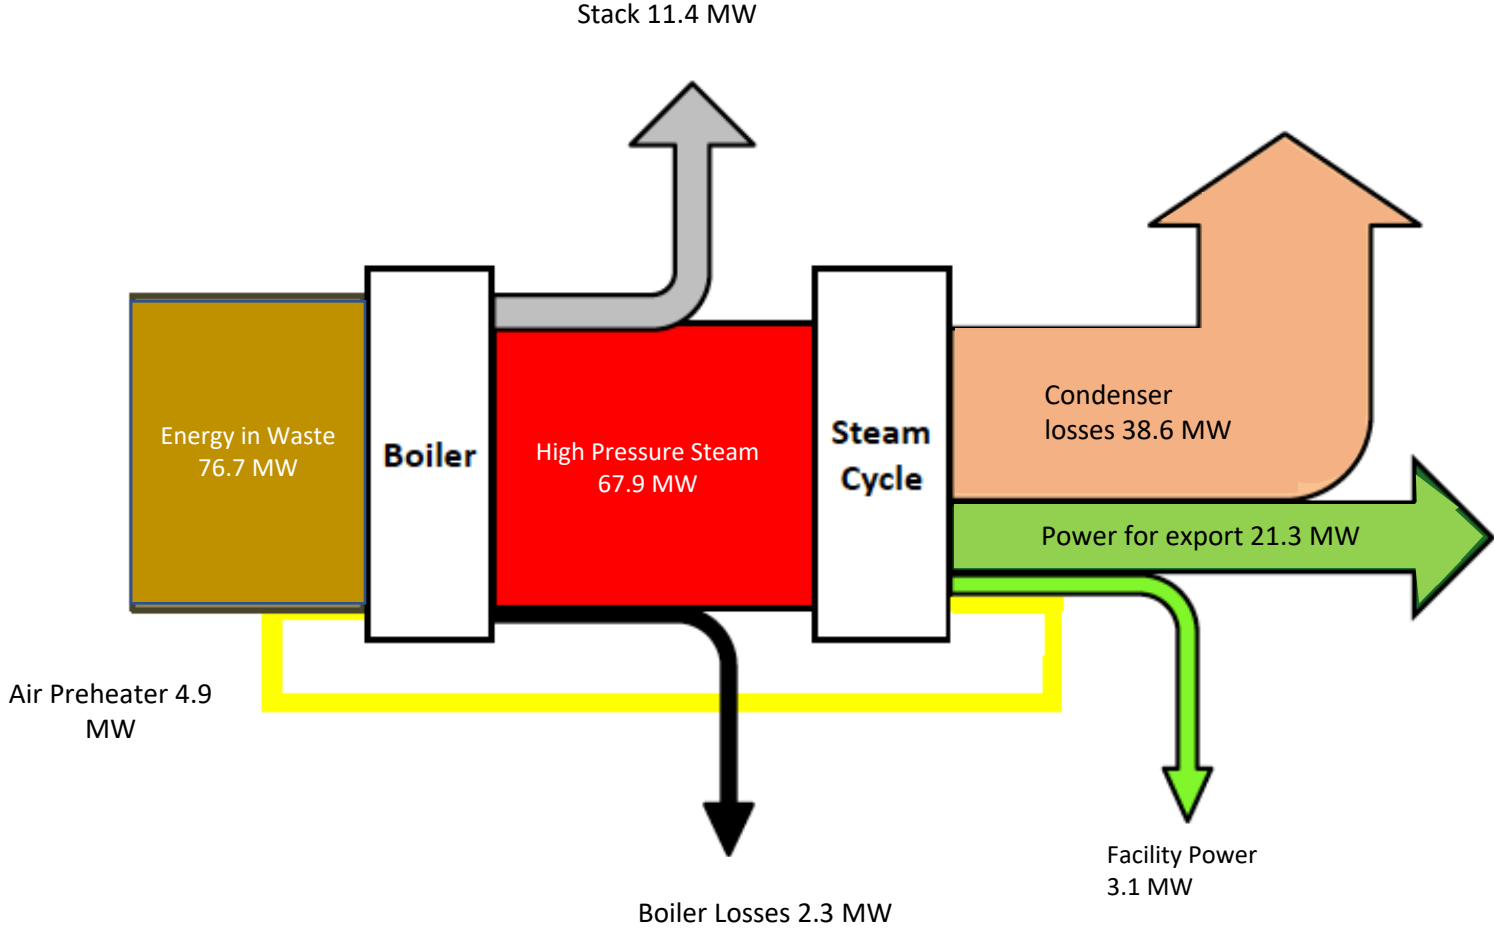

Sankey Diagram for Wealden Works 3Rs Facility

All figures for 100% MCR in power generating mode