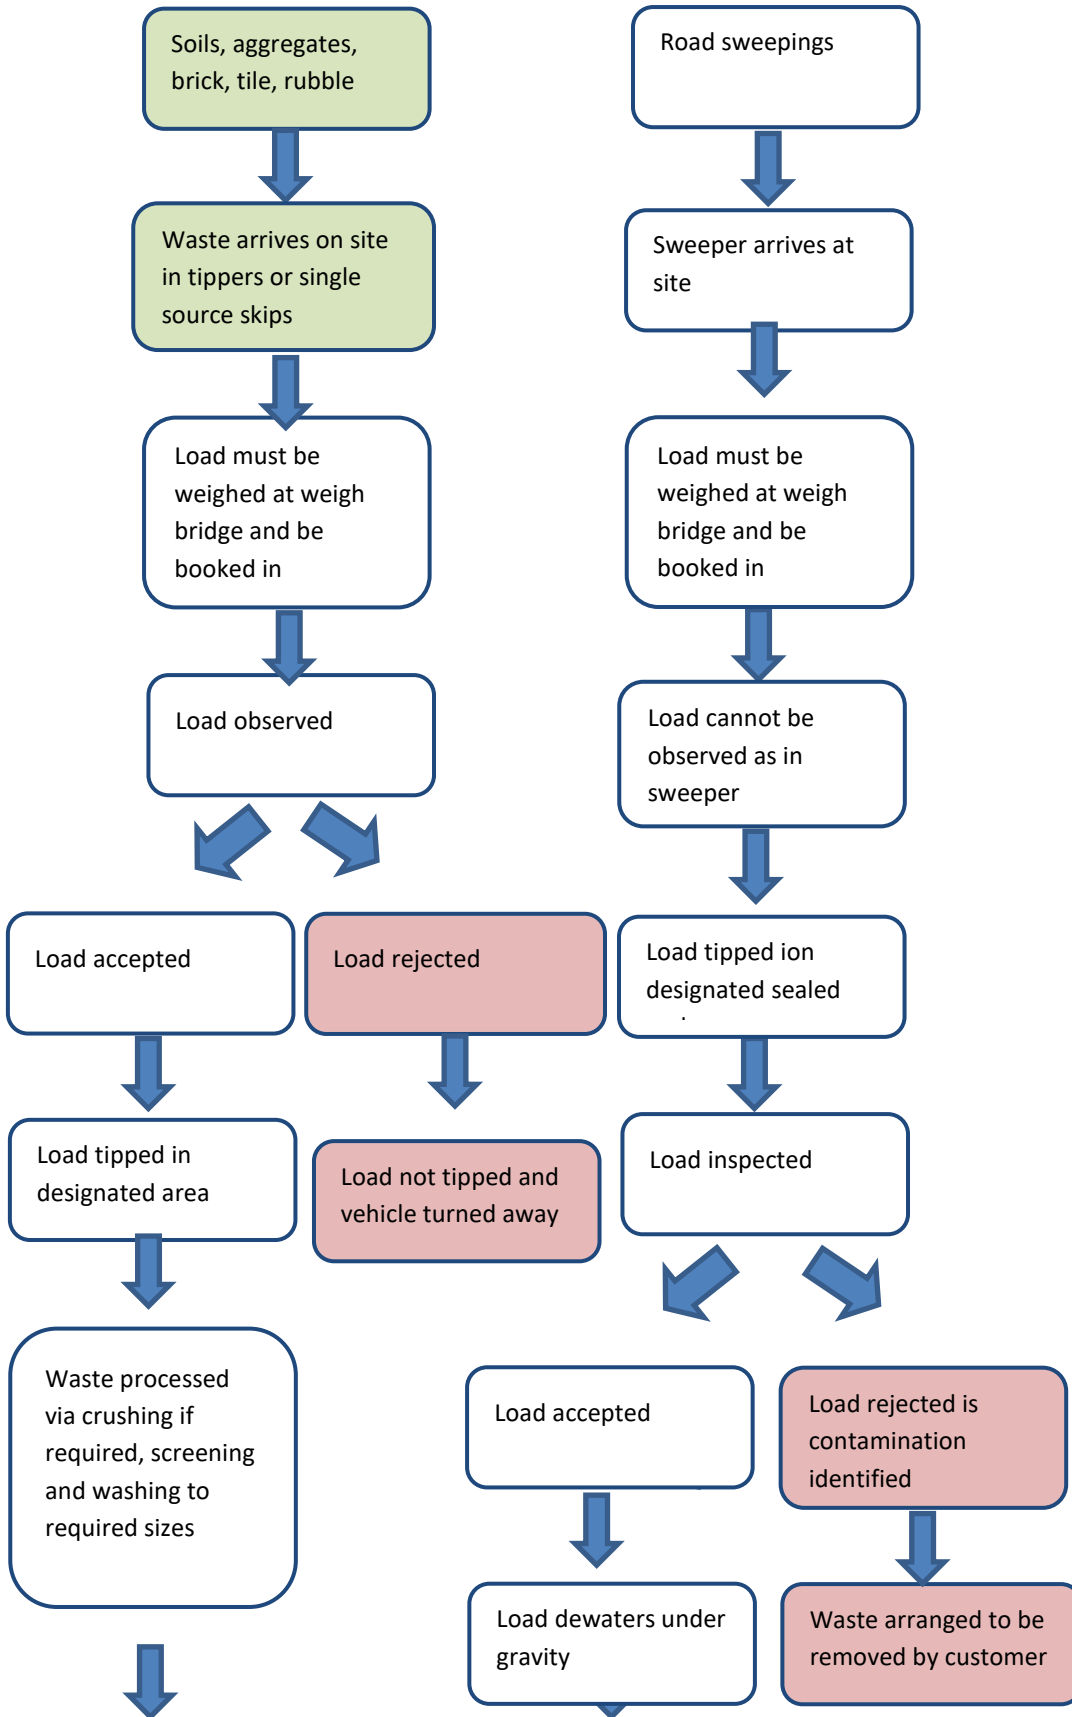

DDE (SW) LIMITED - Recycling Process Map for DDE (SW) for aggregate, soil recycling facility at DDE (SW) Limited - Smithaleigh, Plympton, Plymouth, Devon, PL7 5AX - EAWML 102530

PTT - Pots tubs trays
 PP - Polypropylene
 PET - polyethylene terephthalate
 MRF – Materials Recycling Facility