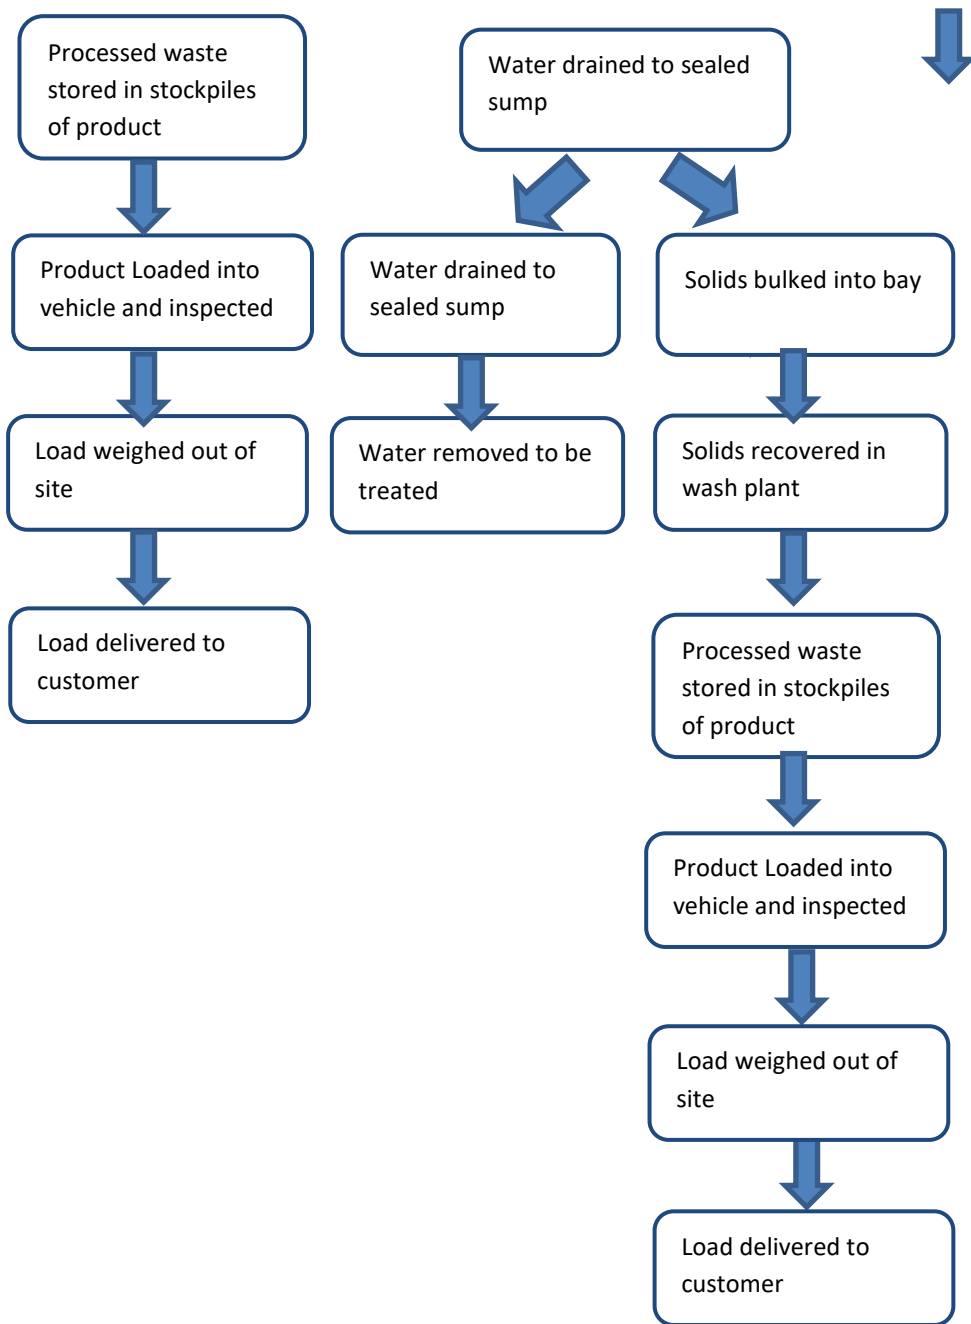

DDE (SW) LIMITED - Recycling Process Map for DDE (SW) for aggregate, soil recycling facility at DDE (SW) Limited - Smithaleigh, Plympton, Plymouth, Devon, PL7 5AX - EAWML 102530

PTT - Pots tubs trays
 PP - Polypropylene
 PET - polyethylene terephthalate
 MRF – Materials Recycling Facility