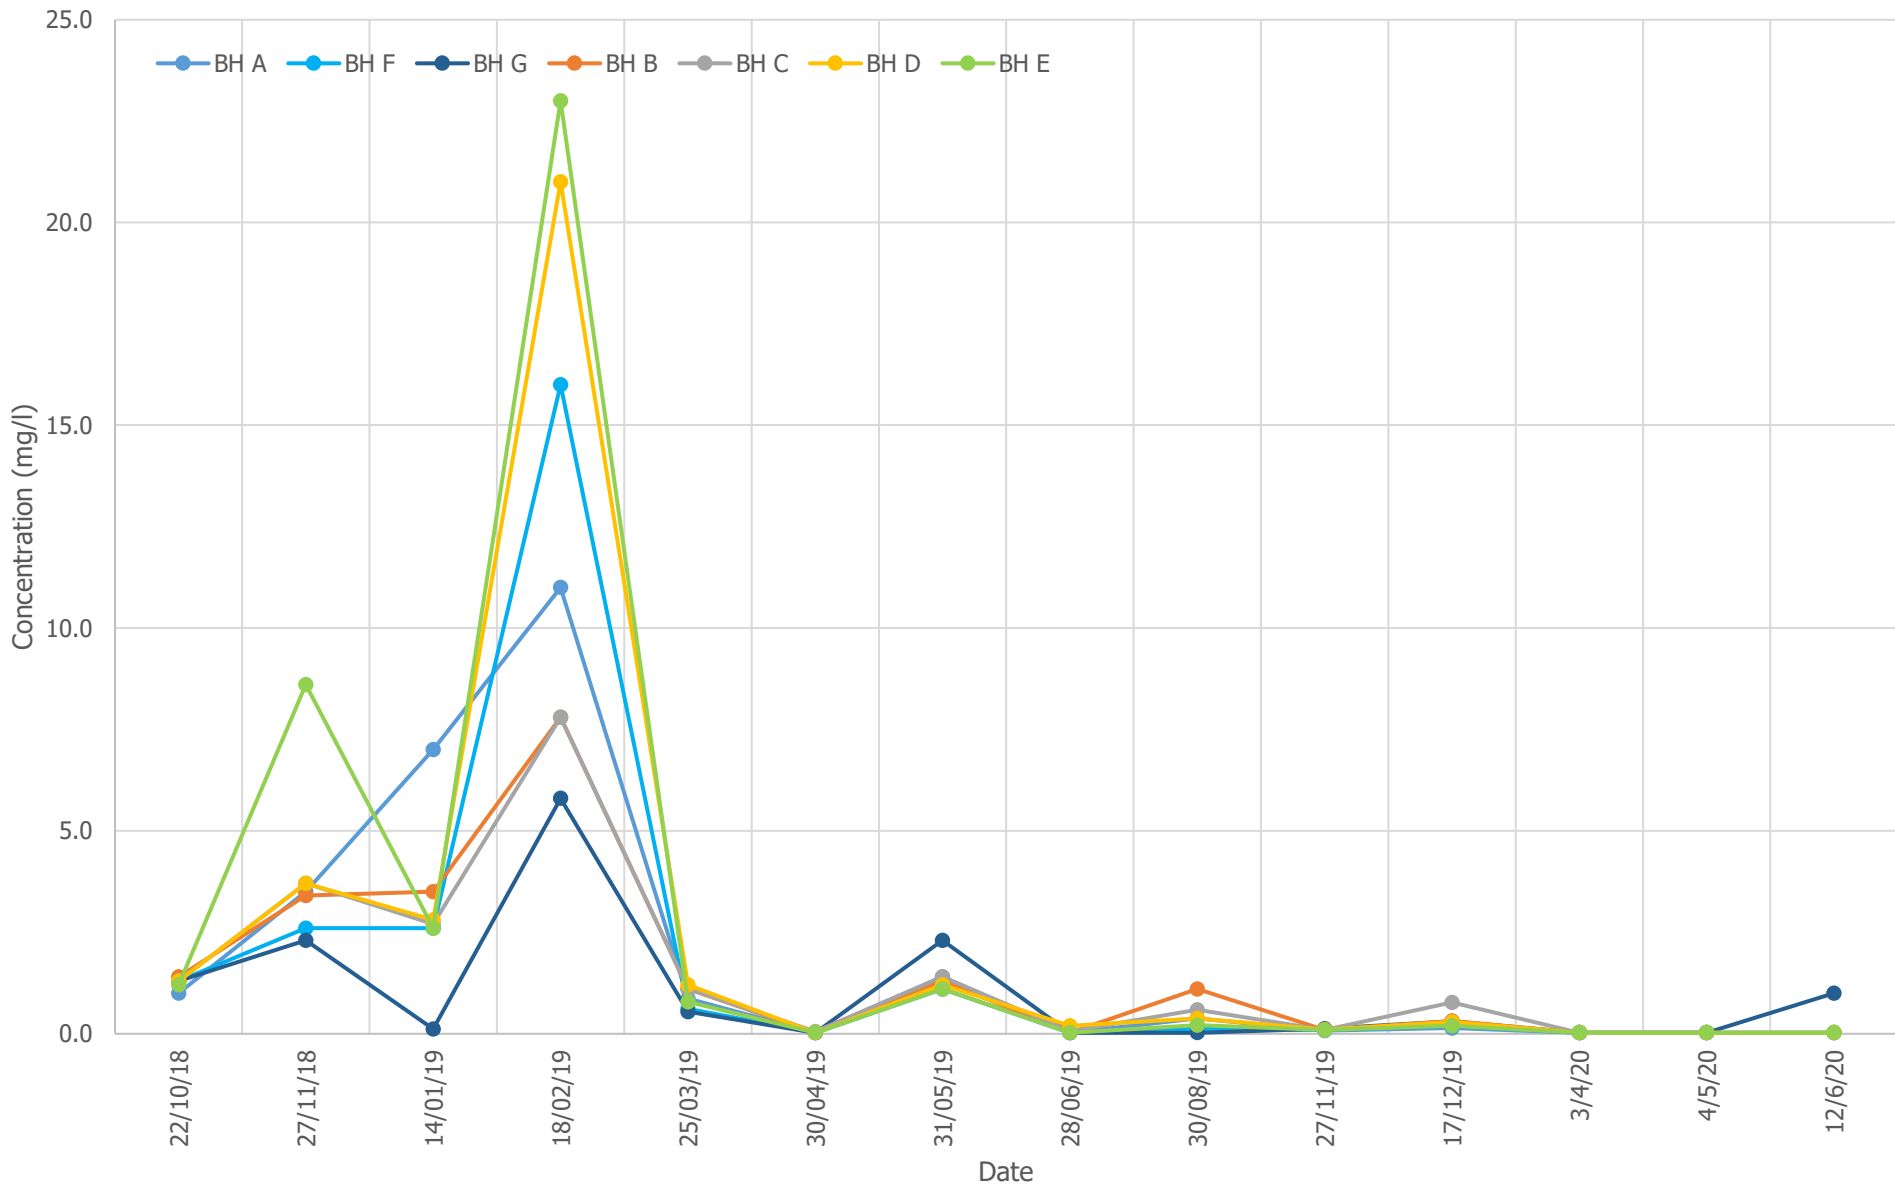

Crimplesham Quarry: Amm N

Crimplesham Quarry: Chloride

Crimplesham Quarry: Sulphate

Crimplesham Quarry: Nickel