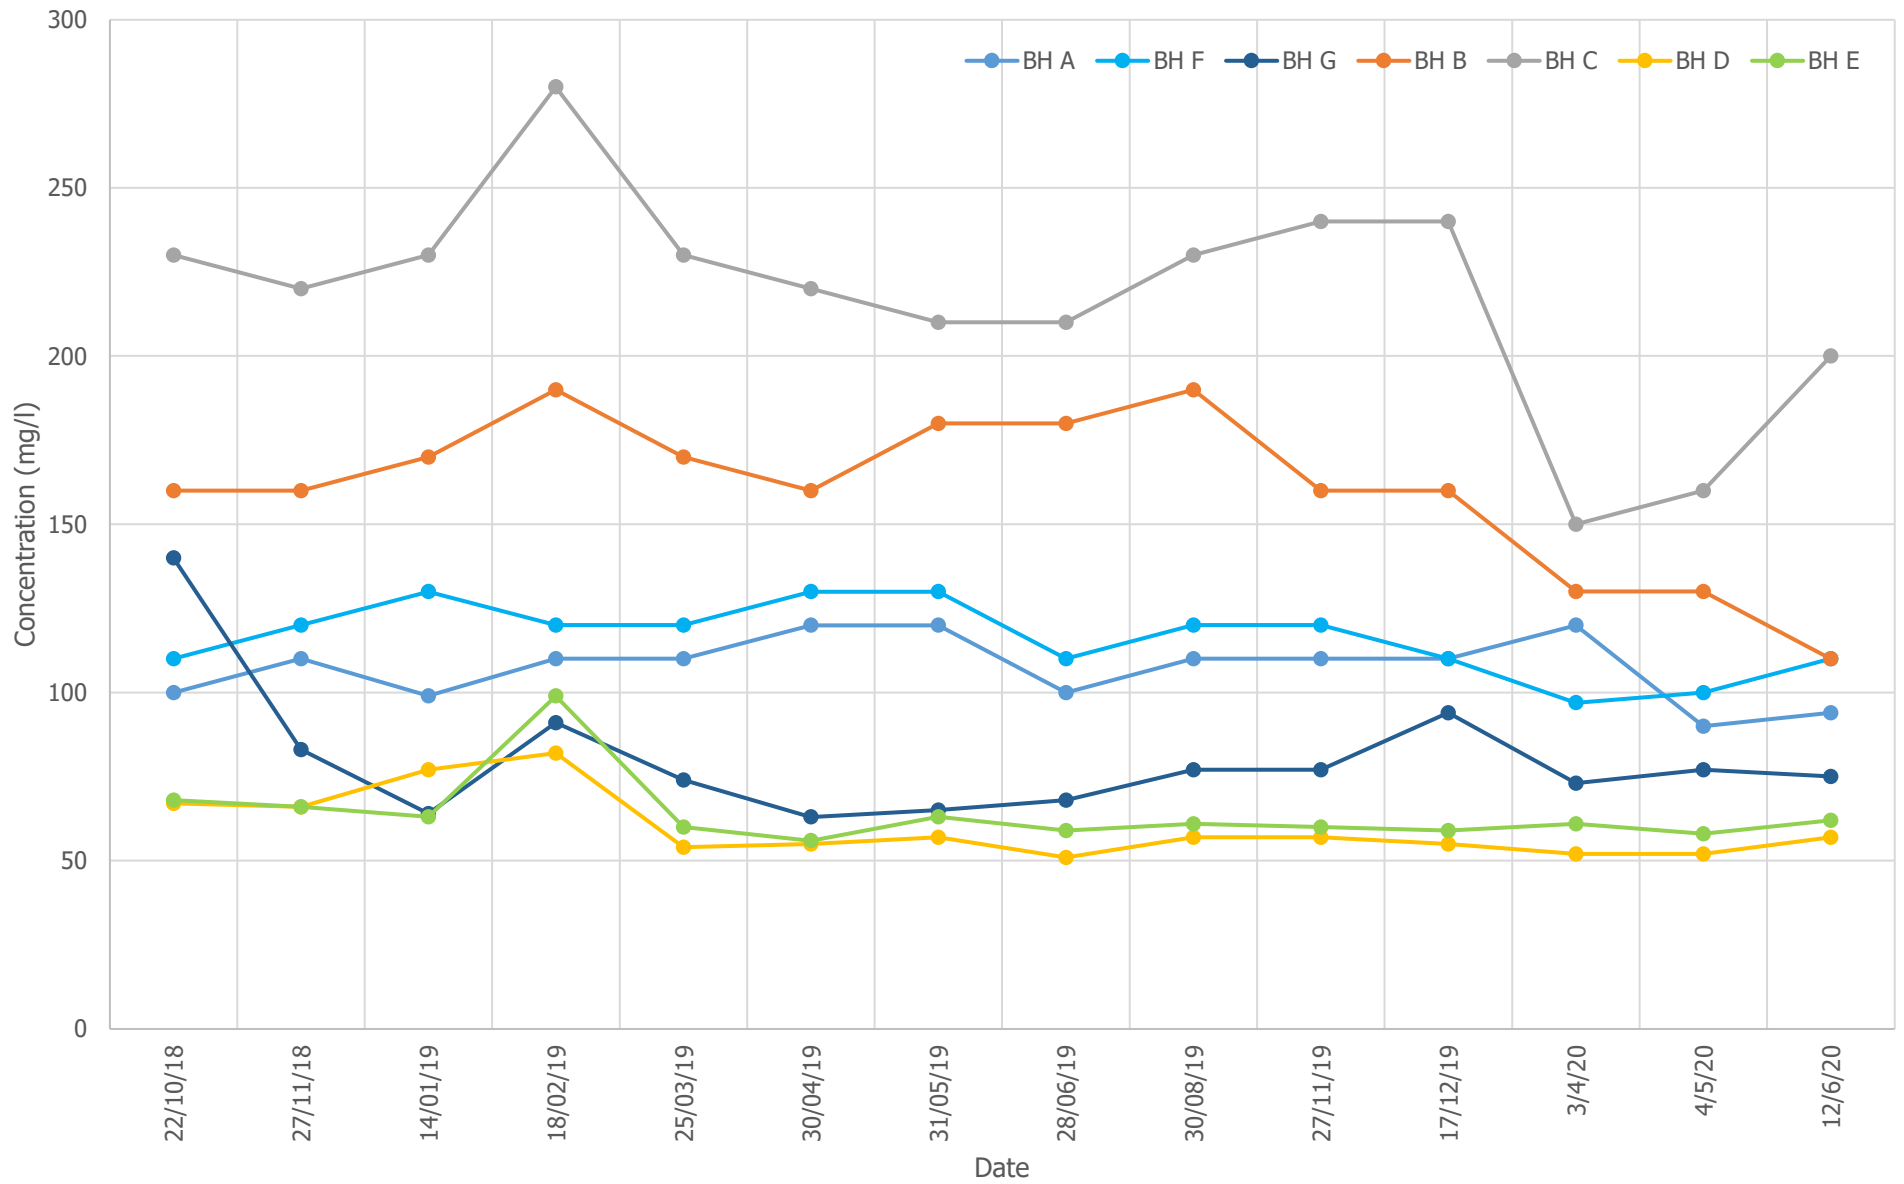

Crimplesham Quarry: Amm N

Crimplesham Quarry: Chloride

Crimplesham Quarry: Sulphate

Crimplesham Quarry: Nickel