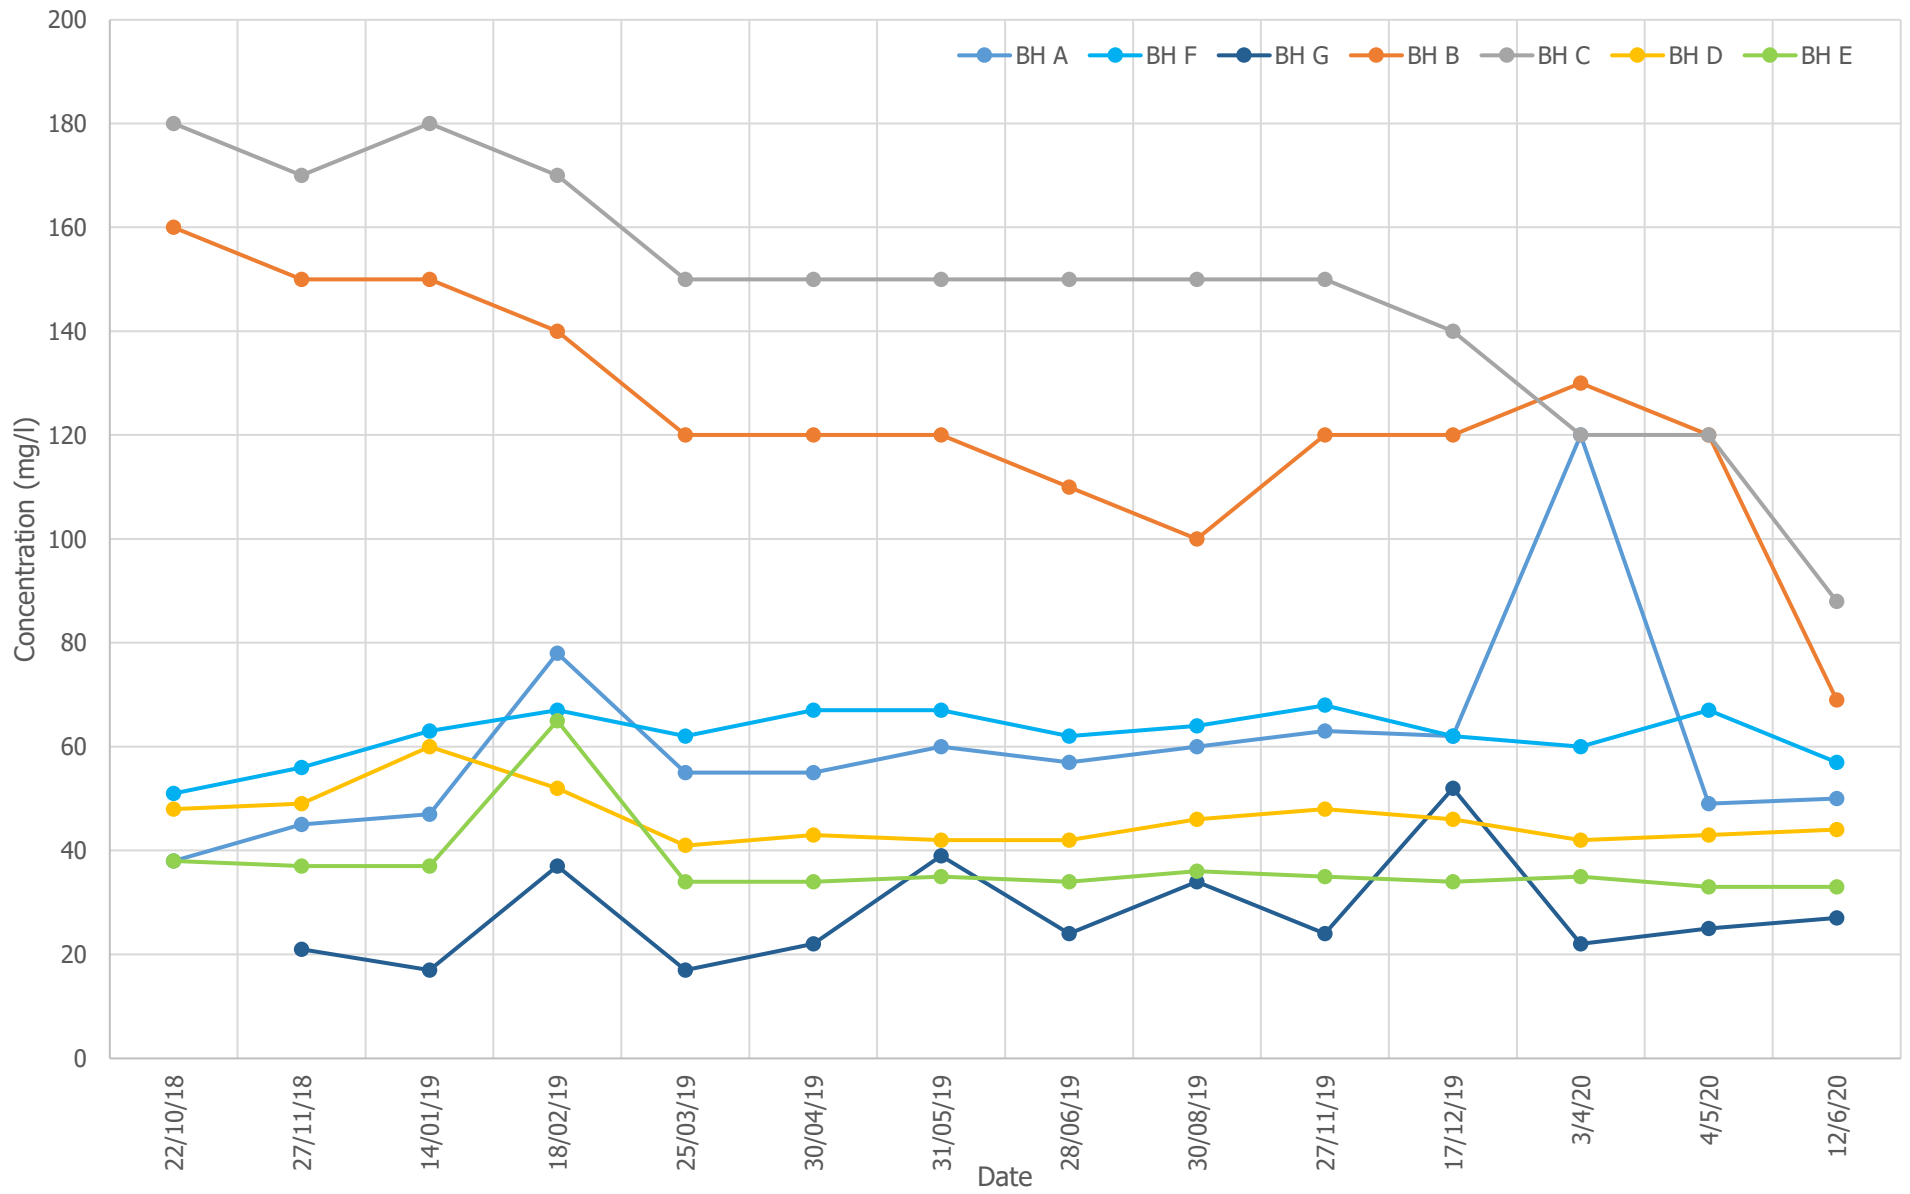

Crimplesham Quarry: Amm N

Crimplesham Quarry: Chloride

Crimplesham Quarry: Sulphate

Crimplesham Quarry: Nickel