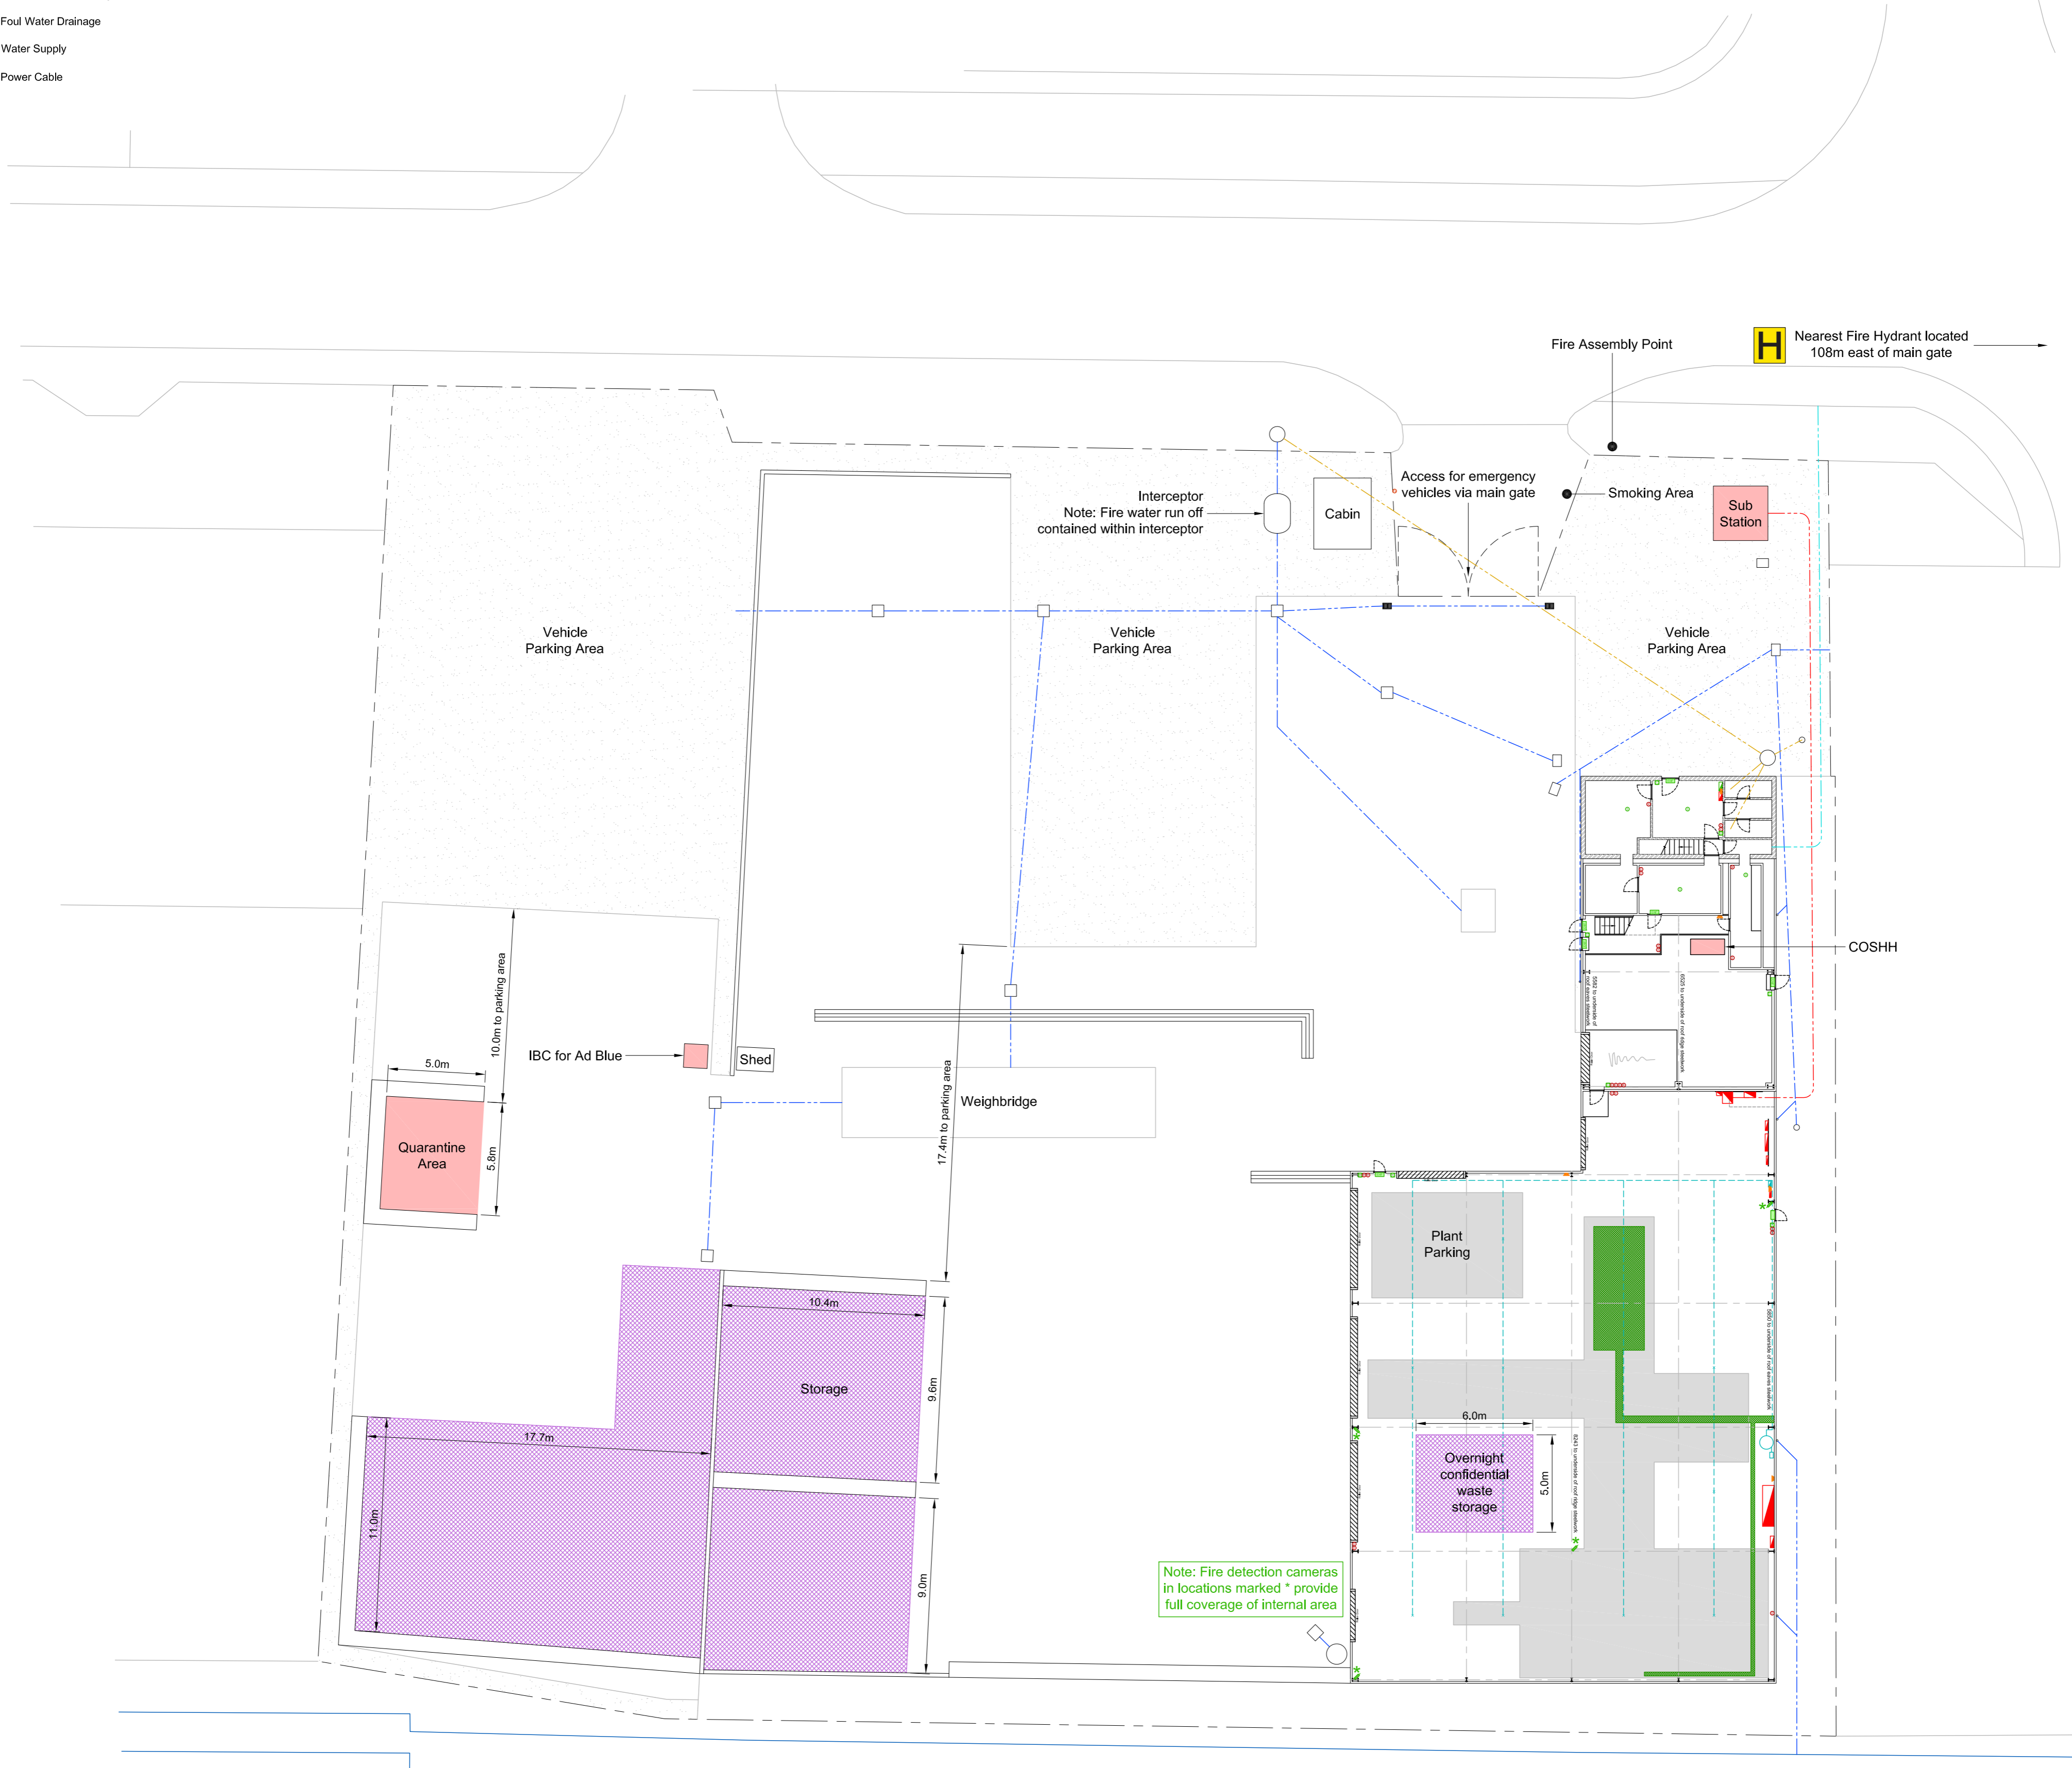

- Legend**
- Fire Extinguisher
 - Fire Blanket
 - Fire Service Info Cabinet
 - Door Release
 - Fire Alarm Call Point
 - Fire Detection Camera
 - Smoke/Heat Detector
 - Emergency Exit
 - Emergency Lighting
 - Fire Alarm Sounder
 - Distribution Board/Electrical Panel
 - Main Fire Alarm Panel
 - Fire Suppression System Panel
 - Sprinkler System
 - First Aid
 - Plant
 - Hazard Area
 - Storage Area
 - Extraction
 - Surface Water Drainage
 - Foul Water Drainage
 - Water Supply
 - Power Cable

Note: Fire detection cameras in locations marked * provide full coverage of internal area

Datashredders Hostmoor Avenue Overall Site Layout

| | | |
|------------------------------|-----------------------|------------------------|
| drawn... BesidesCad Ltd | chk'd... R. Rimmer | appv'd... J. Knight |
| date... 18/05/22 | date... 18/05/22 | date... 18/05/22 |
| drawing no... 2007110/001 | | rev... A |