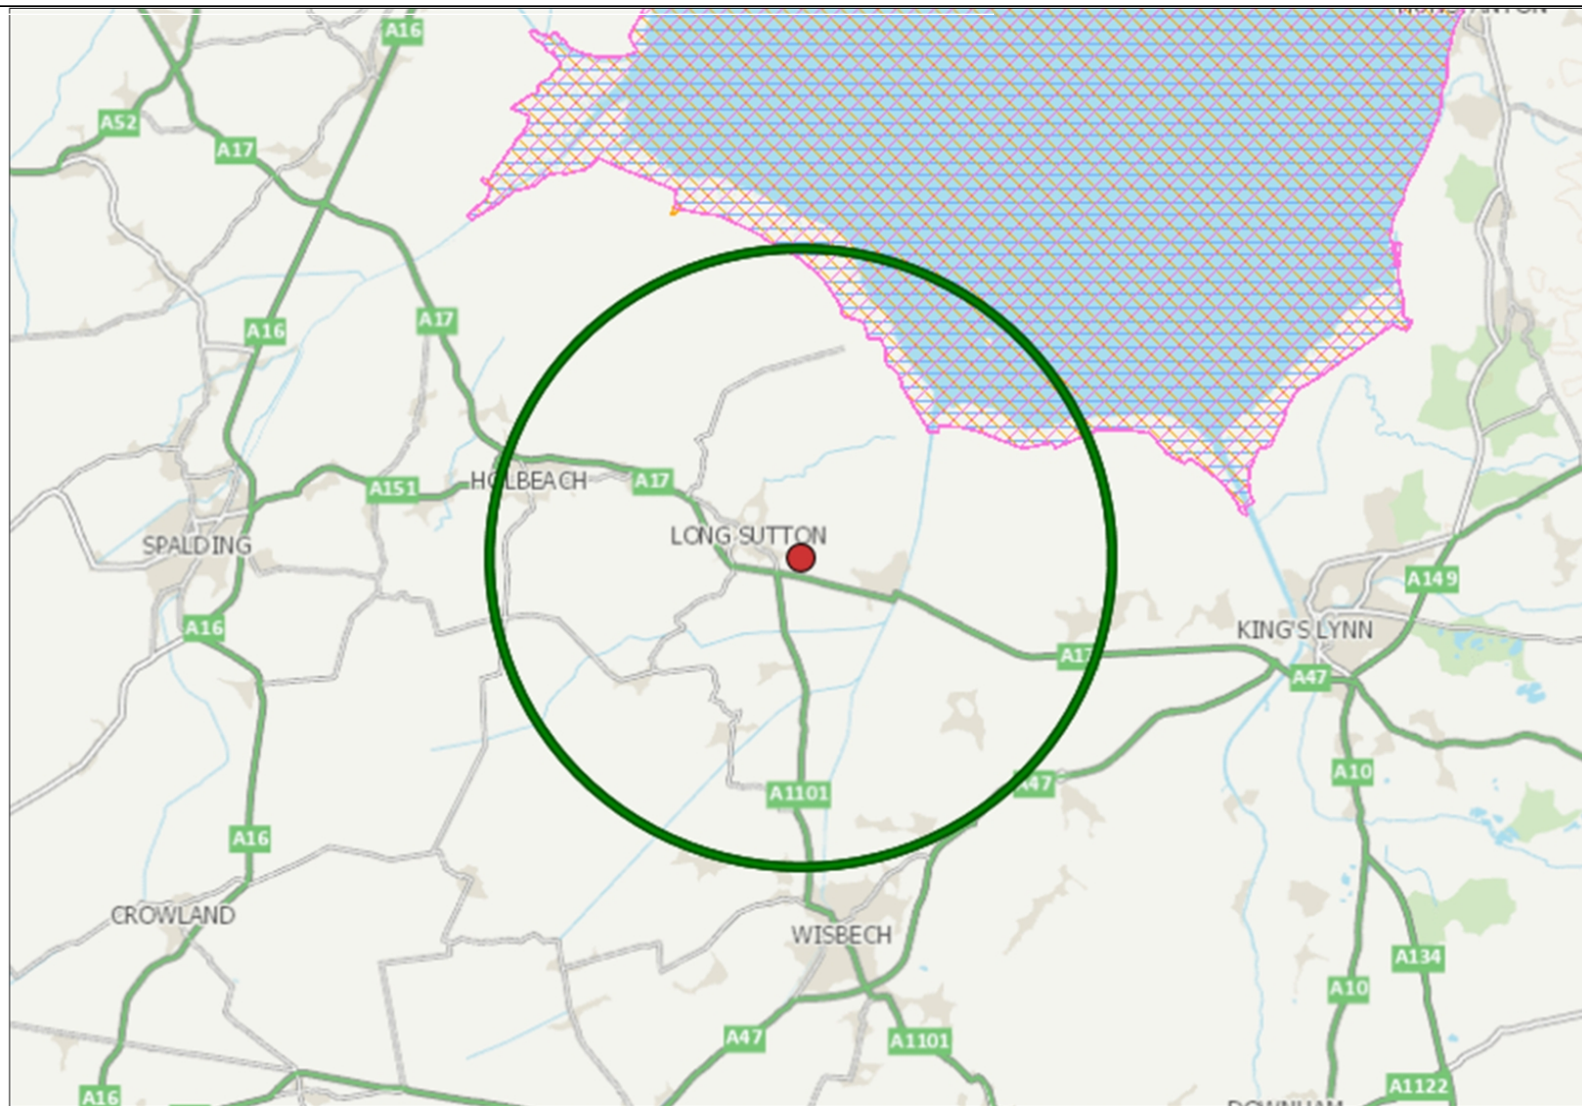

Legend

- Search area
- SAC (England)
- SPA (England)
- Ramsar (England)

[Launch EasiMap](#)

© Crown Copyright and database right 2019. Ordnance Survey licence number 100024198. Copyright © Natural England. © Crown Copyright. All rights reserved. Countryside Council for Wales, 100018813, 2019. © Environment Agency copyright and / or database rights 2019. All rights reserved. © Copyright English Heritage. © The National Assembly for Wales.