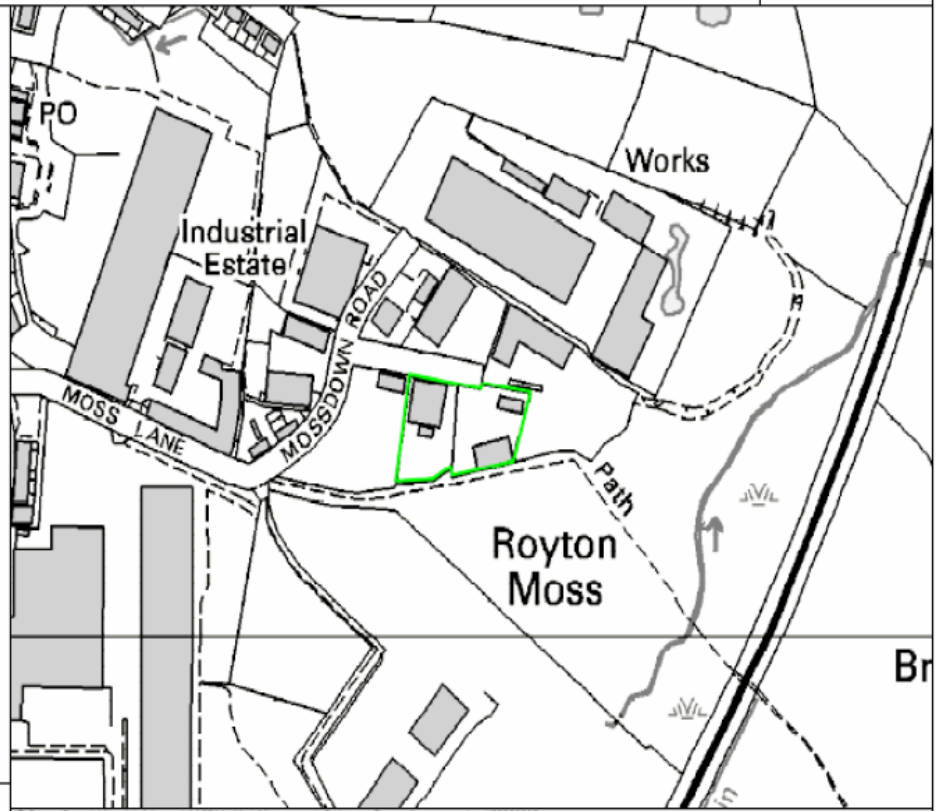

Wheeldon Brothers Oldham Transfer Station Amended Plan

Legend

0 20 40 80 m.

© Crown Copyright and database right 2011. All rights reserved. Ordnance Survey licence number 100026380.