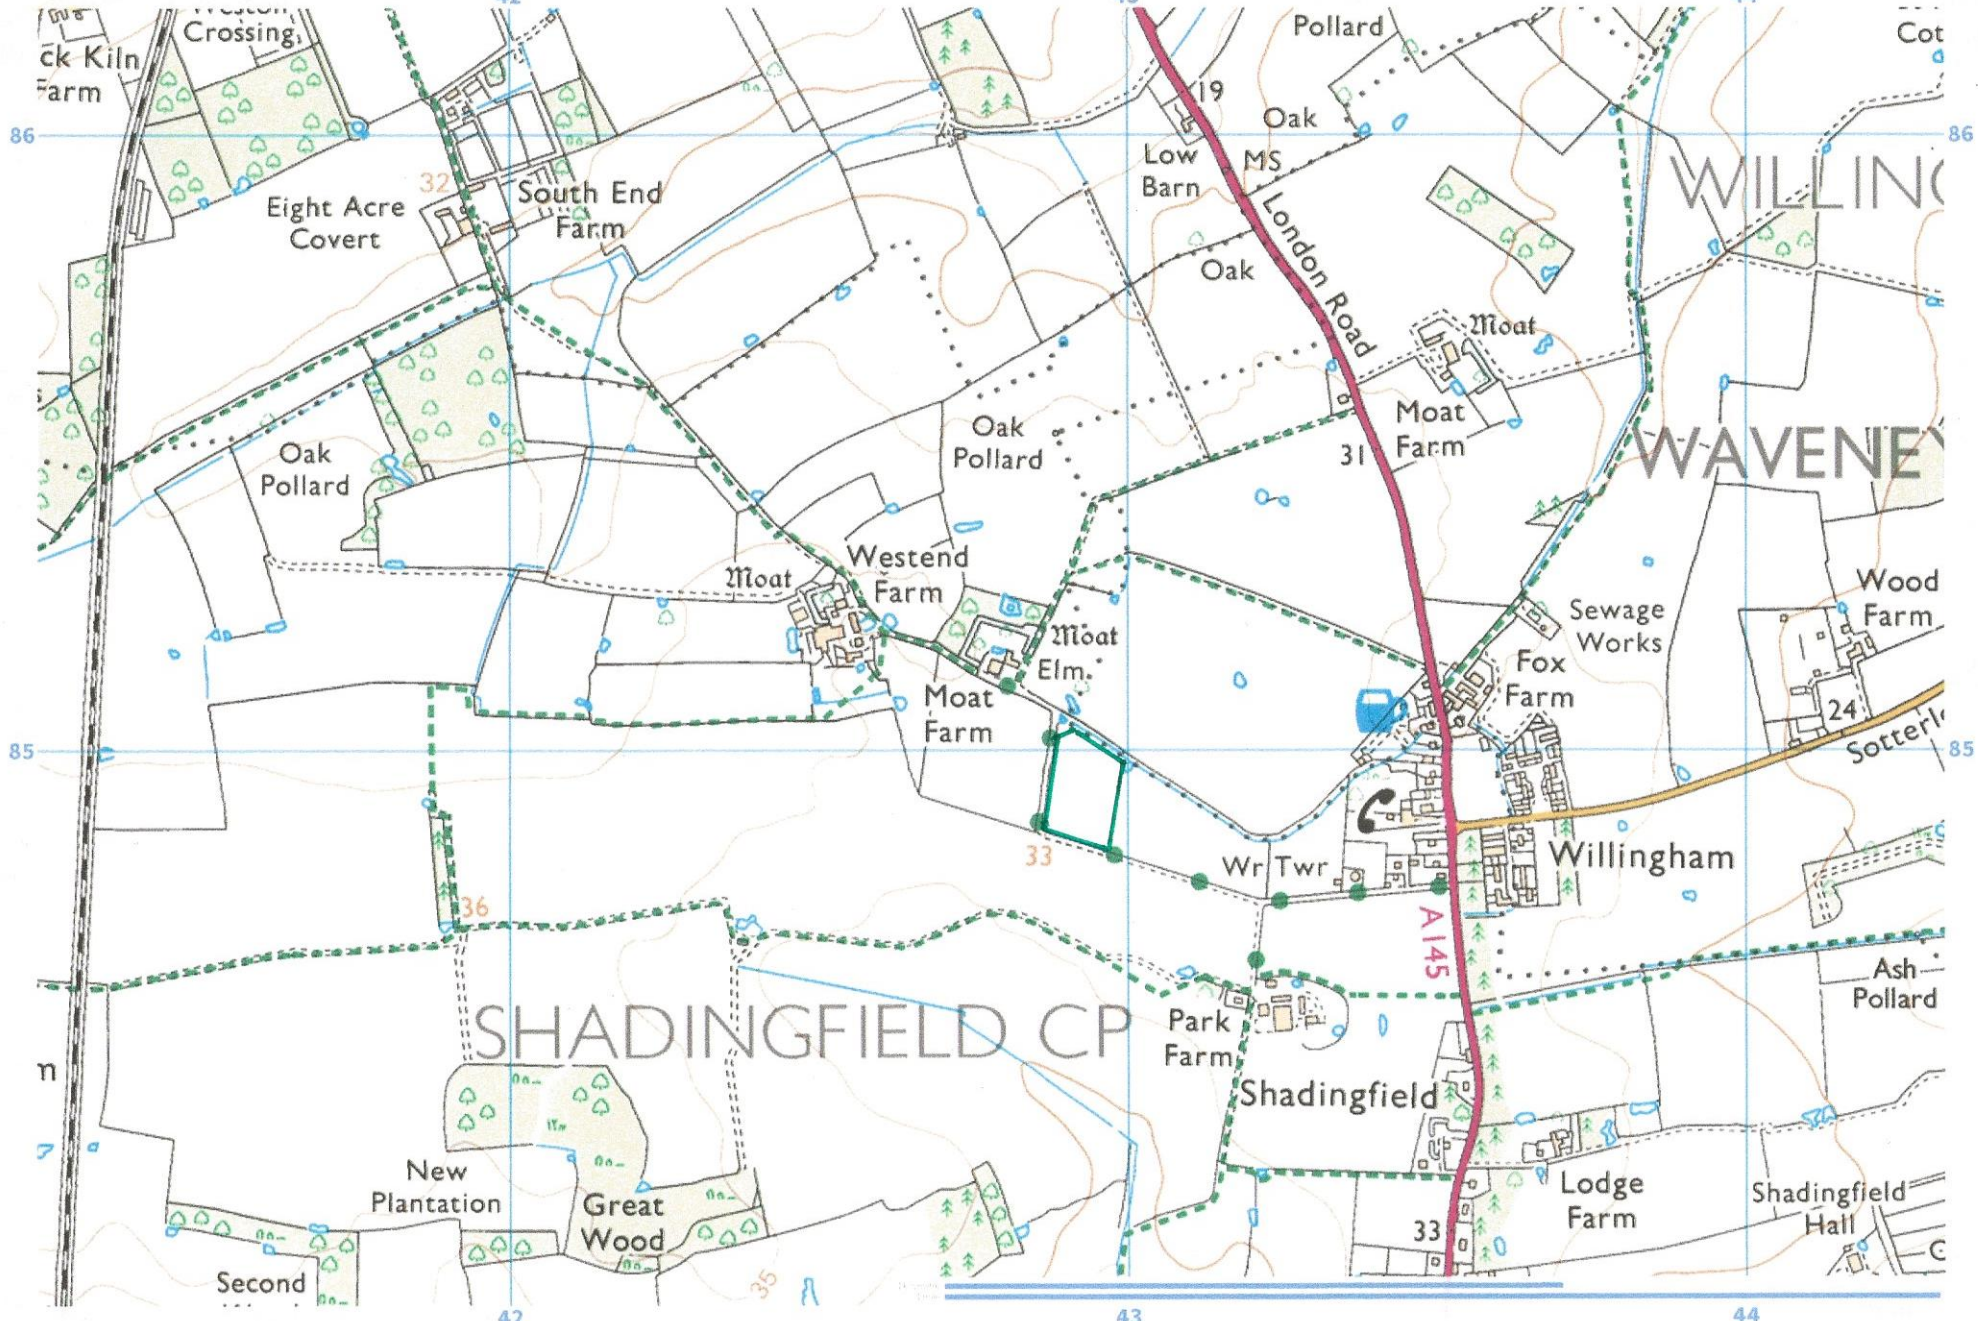

SITE LOCATION PLAN WEST END FARM POBBY LN, MILL LANE, SHADINGFIELD NR B4 8DL

OS Maps: online mapping and walking, running and cycling routes

02/09/2020