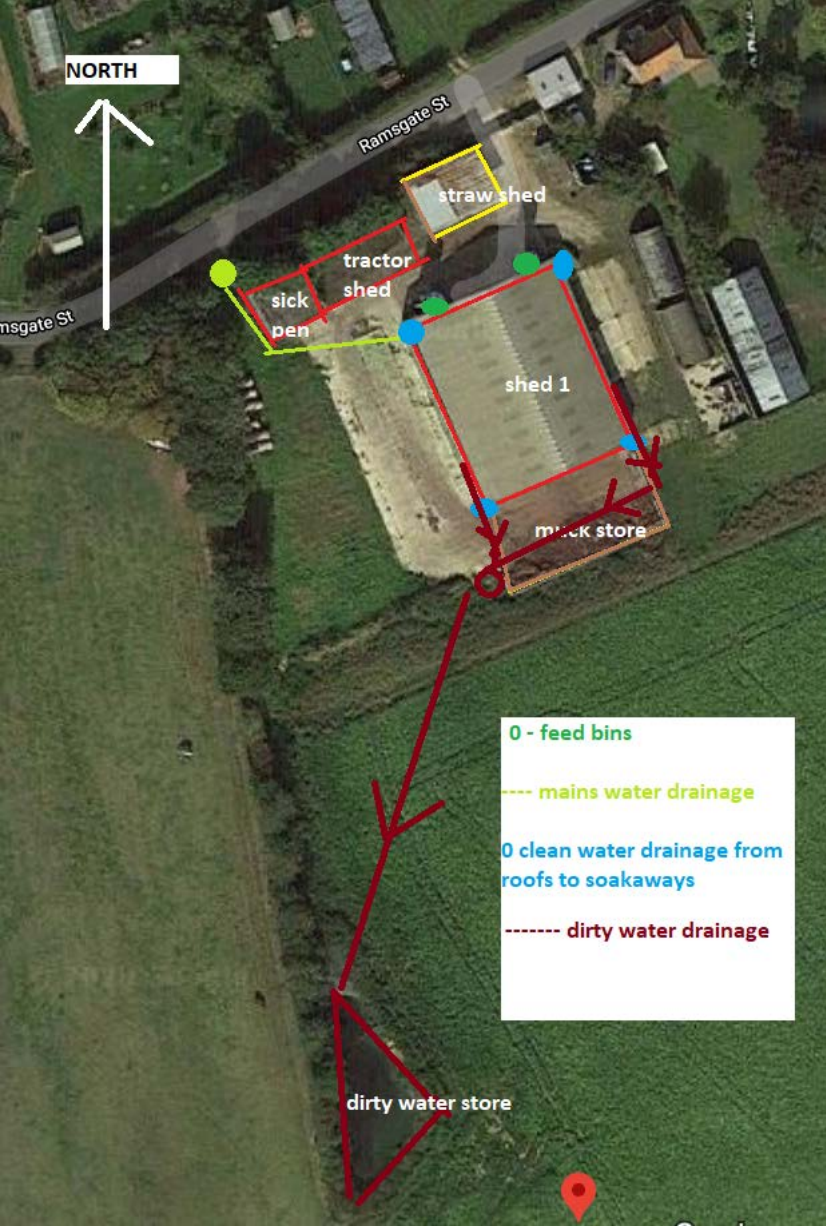

NORTH

Ramsgate St

msgate St

straw shed

tractor shed

sick pen

shed 1

muck store

0 - feed bins

--- mains water drainage

0 clean water drainage from roofs to soakaways

----- dirty water drainage

dirty water store