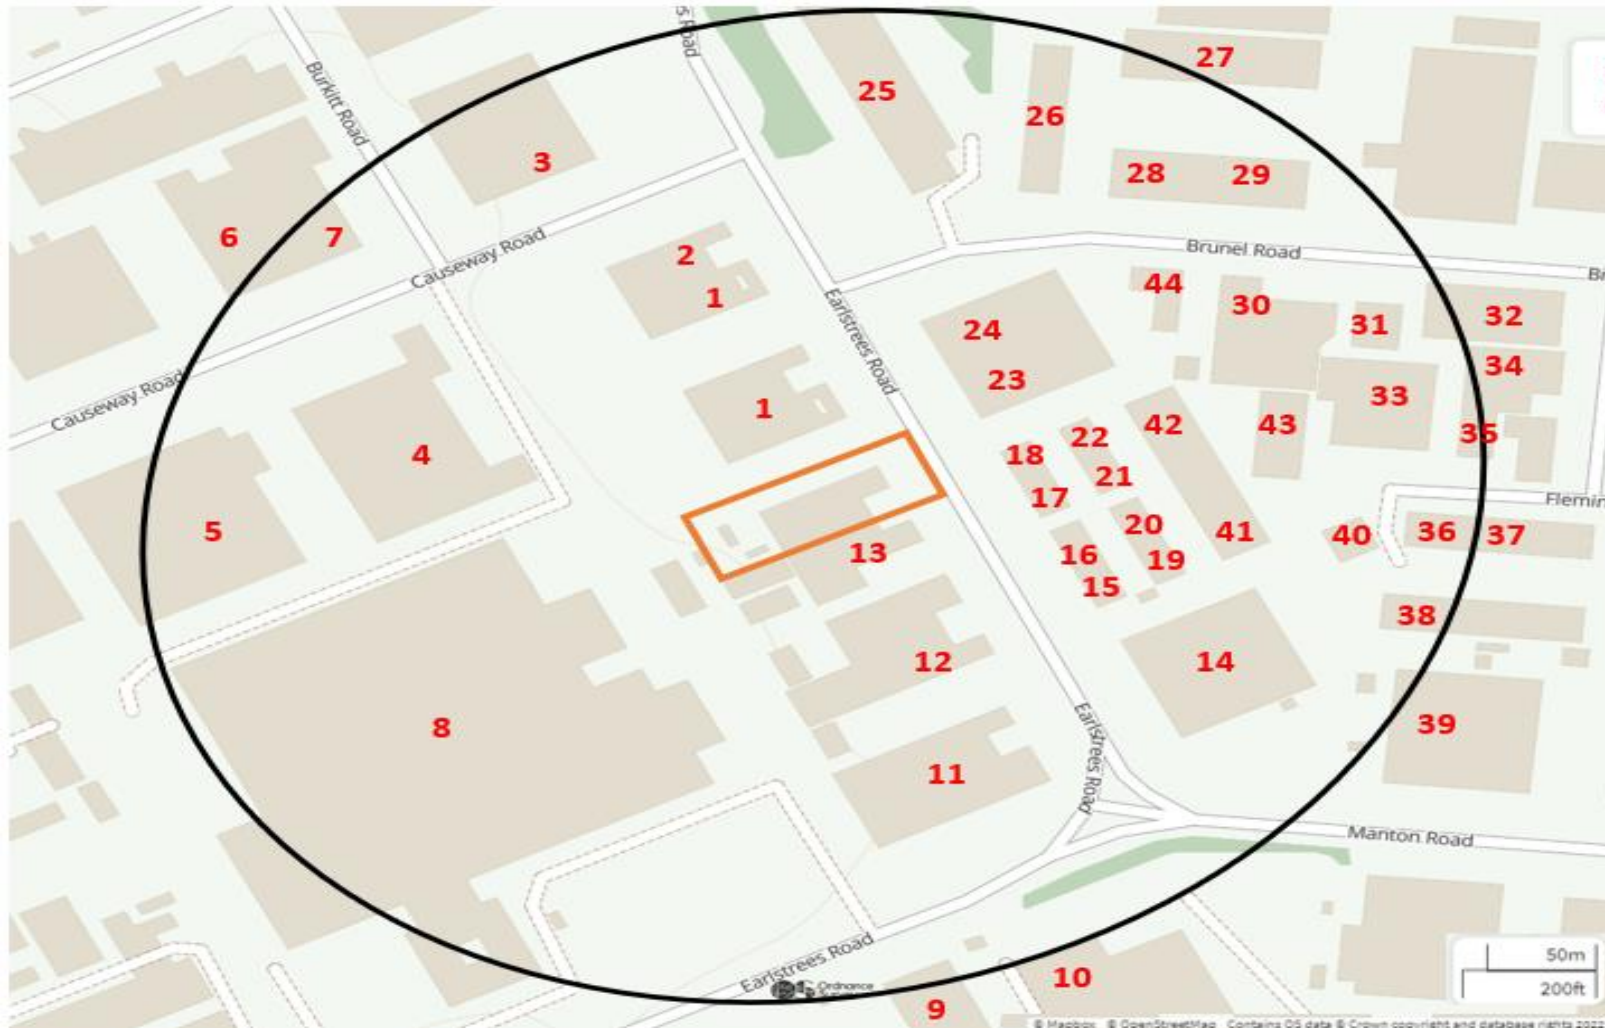

Location of Sensitive Receptors

Location of Sensitive Receptors

Location of Sensitive Receptors

Map Location	Business	<ul style="list-style-type: none"> - Low (e.g., footpath, road) - Medium (e.g., industrial or commercial workplaces) - High (e.g., housing, pub/hotel etc)
1	Saint Gobain, HPM Tape Solutions	Medium
2	Northamptonshire Pallets	Medium
3	Tablecraft	Medium
4	Taste Original Food Concepts Puredrive Fine Foods	Medium
5	Quantum Windows	Medium
6	SKG CRP Display Corby	Medium
7	Cartell-UK	Medium
8	Avon	Medium
9	Robinsons auto logistics	Medium
10	Weetabix Corby 2	Medium
11	AJB Group	Medium
12	Astrabridge Ltd	Medium
13	Indian Hub	Medium
14	HC Forklifts UK/Impact Cat	Medium
15	ULV Sanitise	Medium
16	Shuttercraft Northants	Medium
17	TBC	
18	ECS electricals compliance & safety	Medium
19	Intrinsic Systems	Medium
20	AVUS Consulting	Medium
21	The Chartered Institute of Logistics and Transport	Medium
22	The Chartered Institute of Logistics and Transport	Medium
23	J M J Bulk Packaging	Medium
24	Impact Handling	Medium
25	<ul style="list-style-type: none"> o Mida's Autos o Geddington Service Station o Retro Ford o Paula's Diner o Scuffs 'n' Buffs o County Powder Coaters 	Medium Medium Medium High Medium Medium
26	<ul style="list-style-type: none"> o Valour Performance Technology o Architle 	Medium Medium
27	SR MOT and Service Centre	Medium
28	EPM Engineering Group	Medium
29	Agenta Education	Medium
30	Impact Fork Trucks	Medium
31	Made Interiors	Medium
32	Foodmaker	Medium
33	Corby Gymnastics Academy	Medium
34	Blinds Outlet	Medium
35	4Sure	Medium
36	MIKs Garage	Medium

Location of Sensitive Receptors

37	Apex Glass	Medium
38	Waterworks Window Cleaning	Medium
39	Orchard House Factory 5	Medium
40	North Northamptonshire Council	Medium
41	Premier Roofing Systems/Draper Group	Medium
42	Advantage Cover Fabrications	Medium
43	Impact Fork Trucks	Medium
44	Chemi-Supply Ltd	Medium