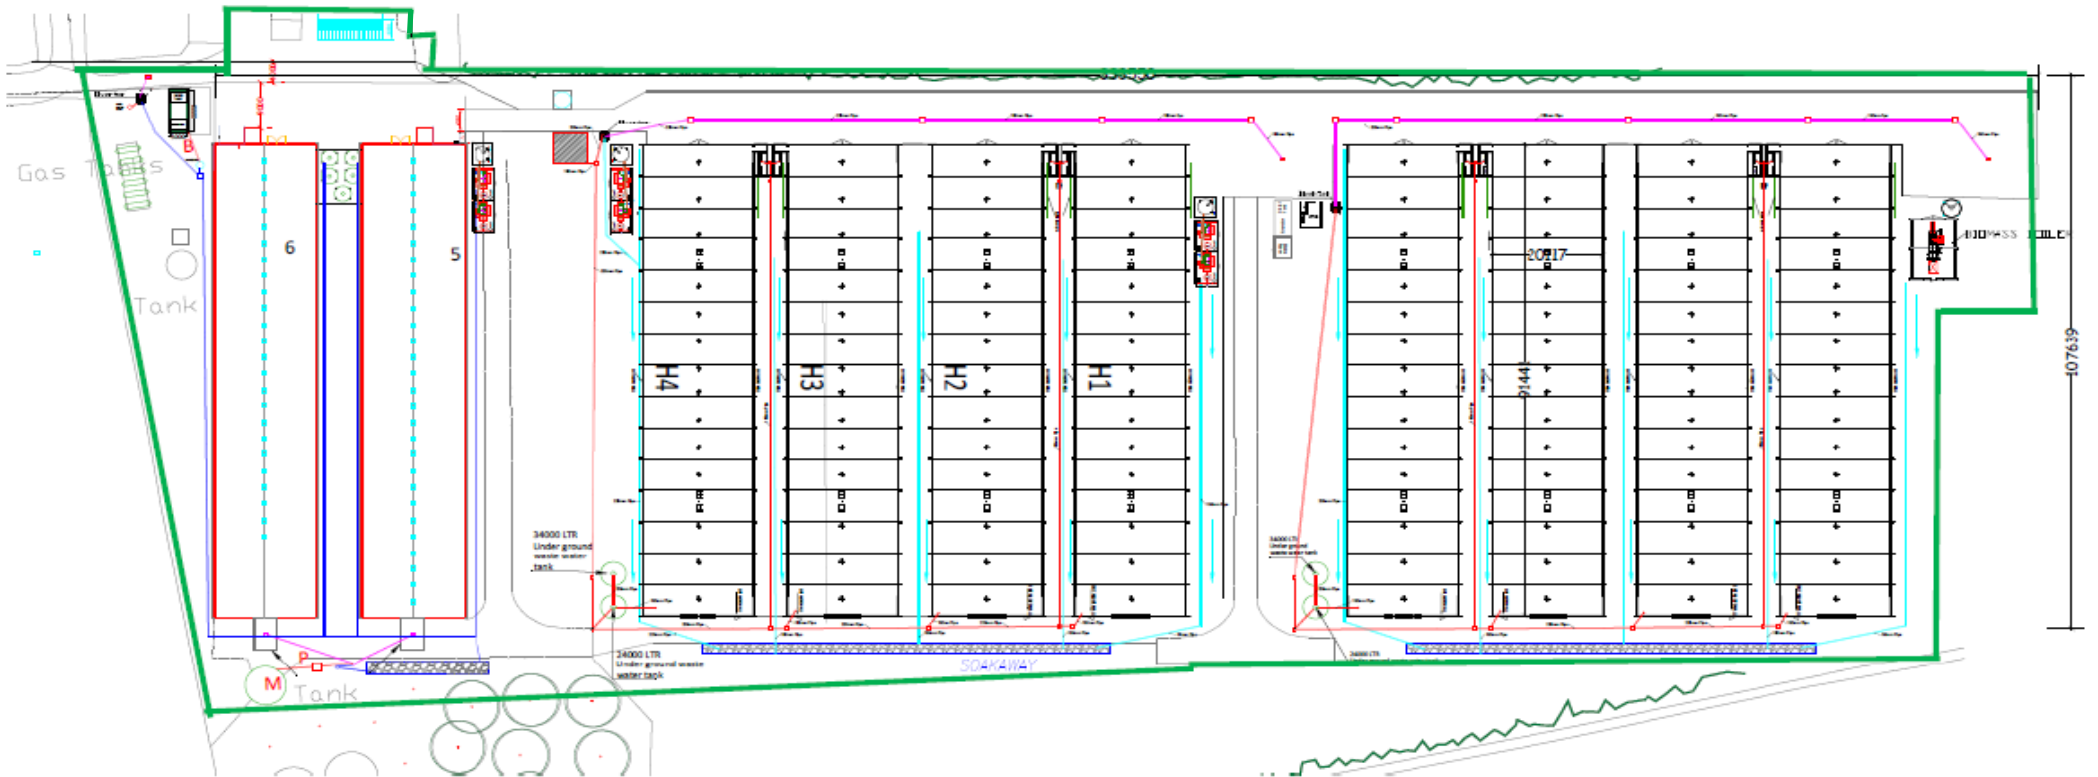

AG11 Barn Lodge Farm Proposed Site Boundary
Permit number KP3432AX/V002

N