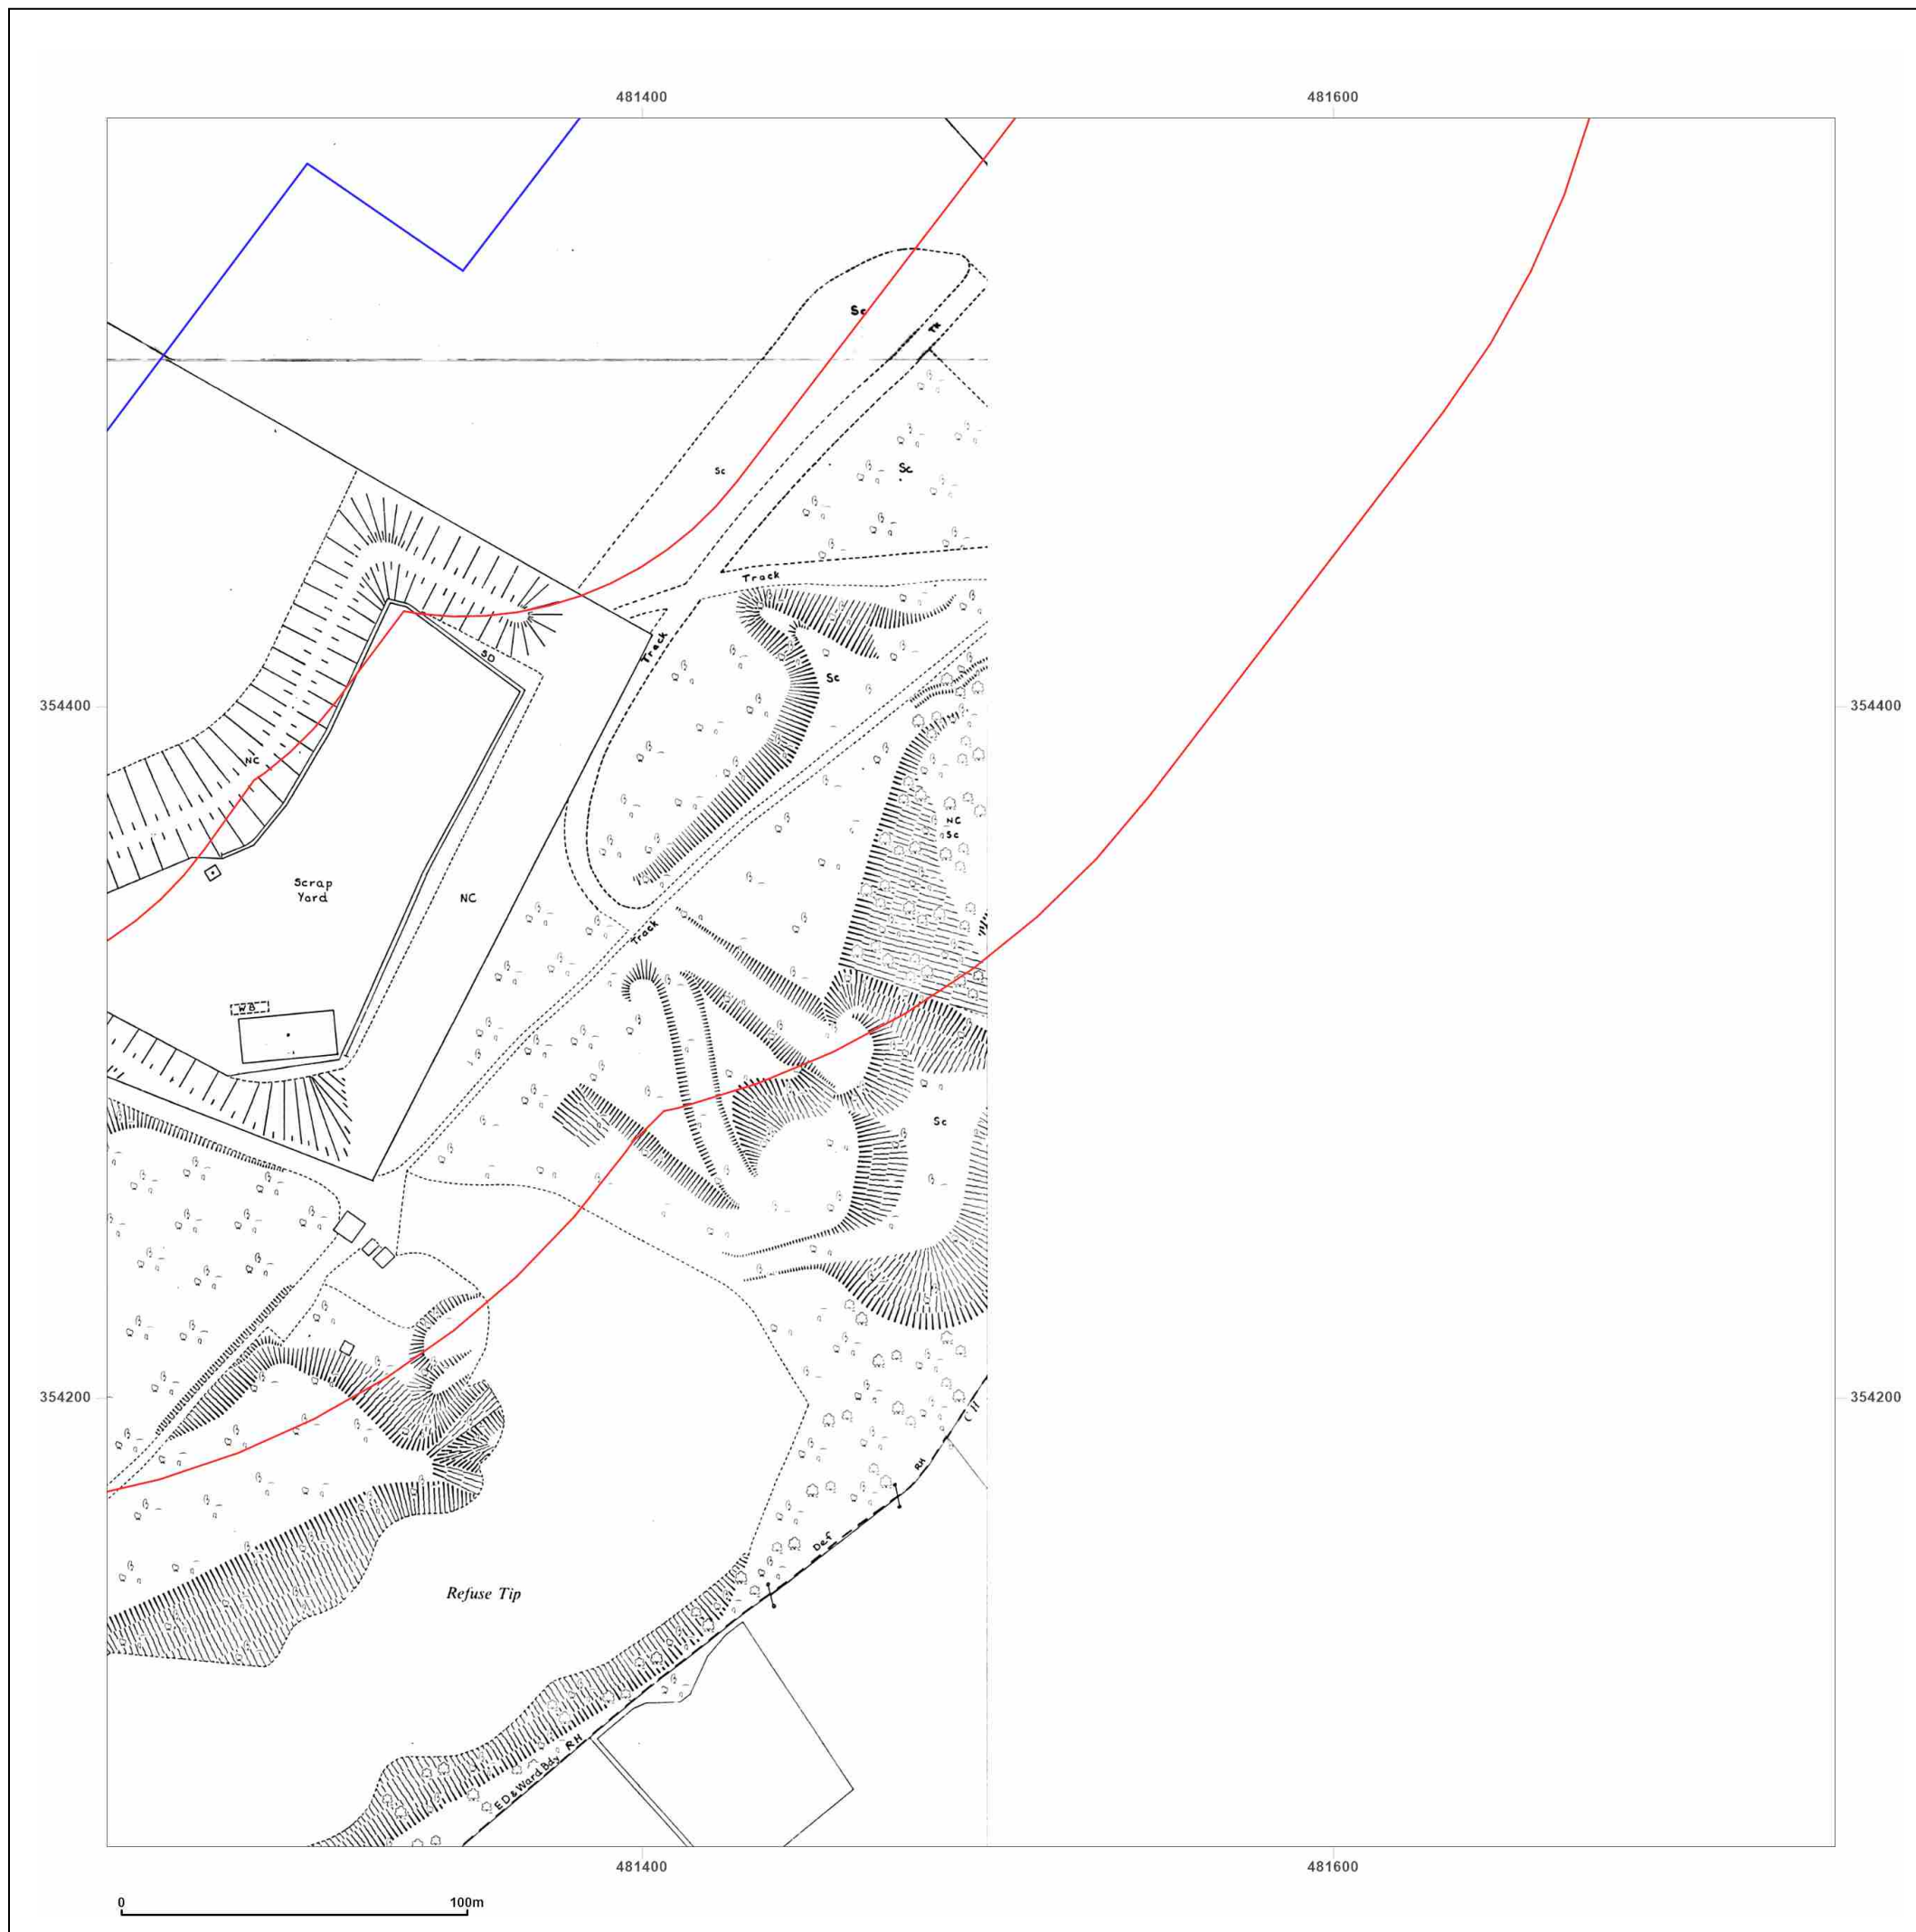

Produced by
Groundsure Insights
T: 08444 159000
E: info@groundsure.com
W: www.groundsure.com

© Crown copyright and database rights 2018 Ordnance Survey 100035207

Production date: 20 May 2021

Map legend available at:
www.groundsure.com/sites/default/files/groundsure_legend.pdf