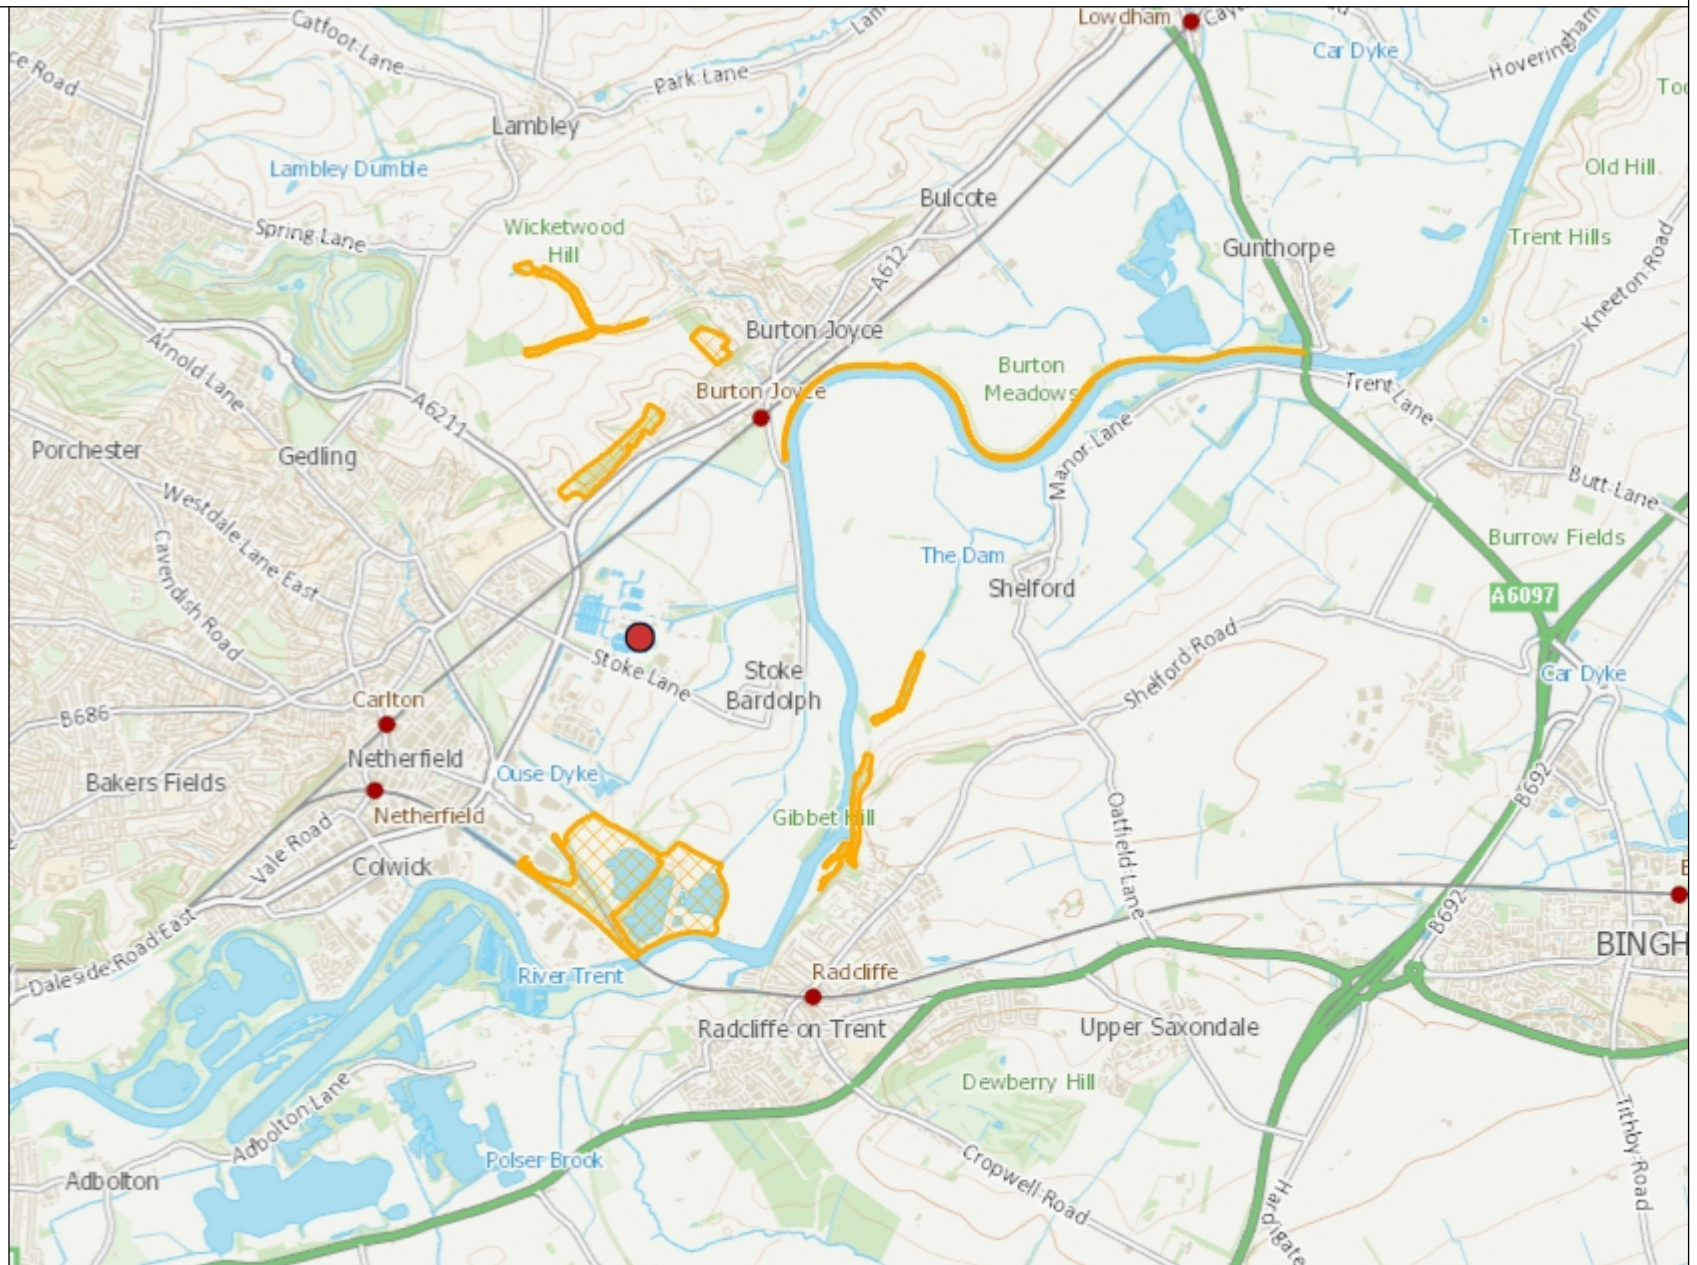

Local Wildlife Sites

Legend

Local Wildlife Sites