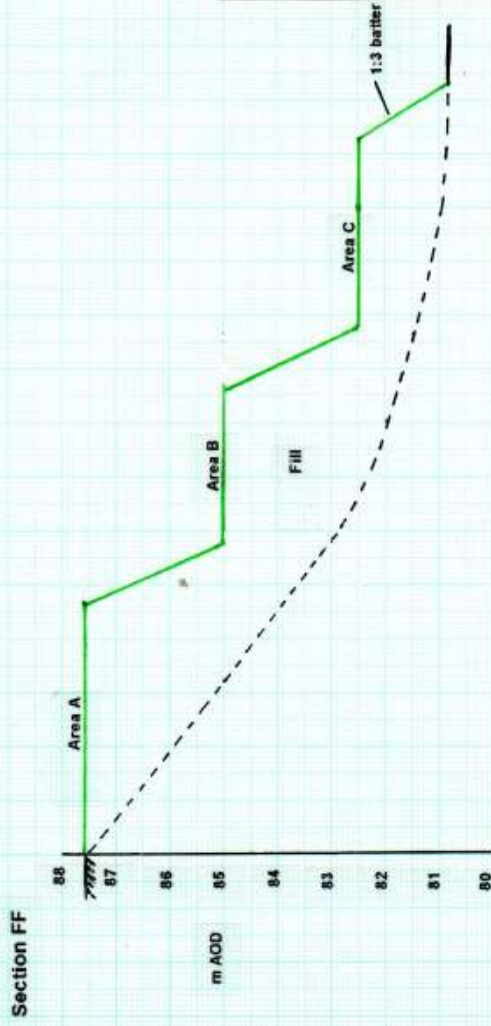

Roxhill Manor Farm, Marston Moreteyne

Sections

ANDREW B DENNIS 28 Cambridge Road OAKINGTON Cambridge CB24 3BG Tel: 01223 232275	Vert. 1:100 Horiz. 1:500
	Date: Nov 2020 Drawing No: IR/983/3
Ordnance Survey © Crown copyright. All rights reserved. Licence No: WL 100048650.	

Roxhill Manor Farm, Marston Moreteyne

Sections

ANDREW B DENNIS 28 Cambridge Road OAKINGTON Cambridge CB24 3BG Tel: 01223 232275	Vert: 1:100 Scale: Horiz 1:500
Date: Nov 2020 Drawing No: IR/963/4	
Ordnance Survey © Crown copyright. All rights reserved. Licence No. WL 100048650.	