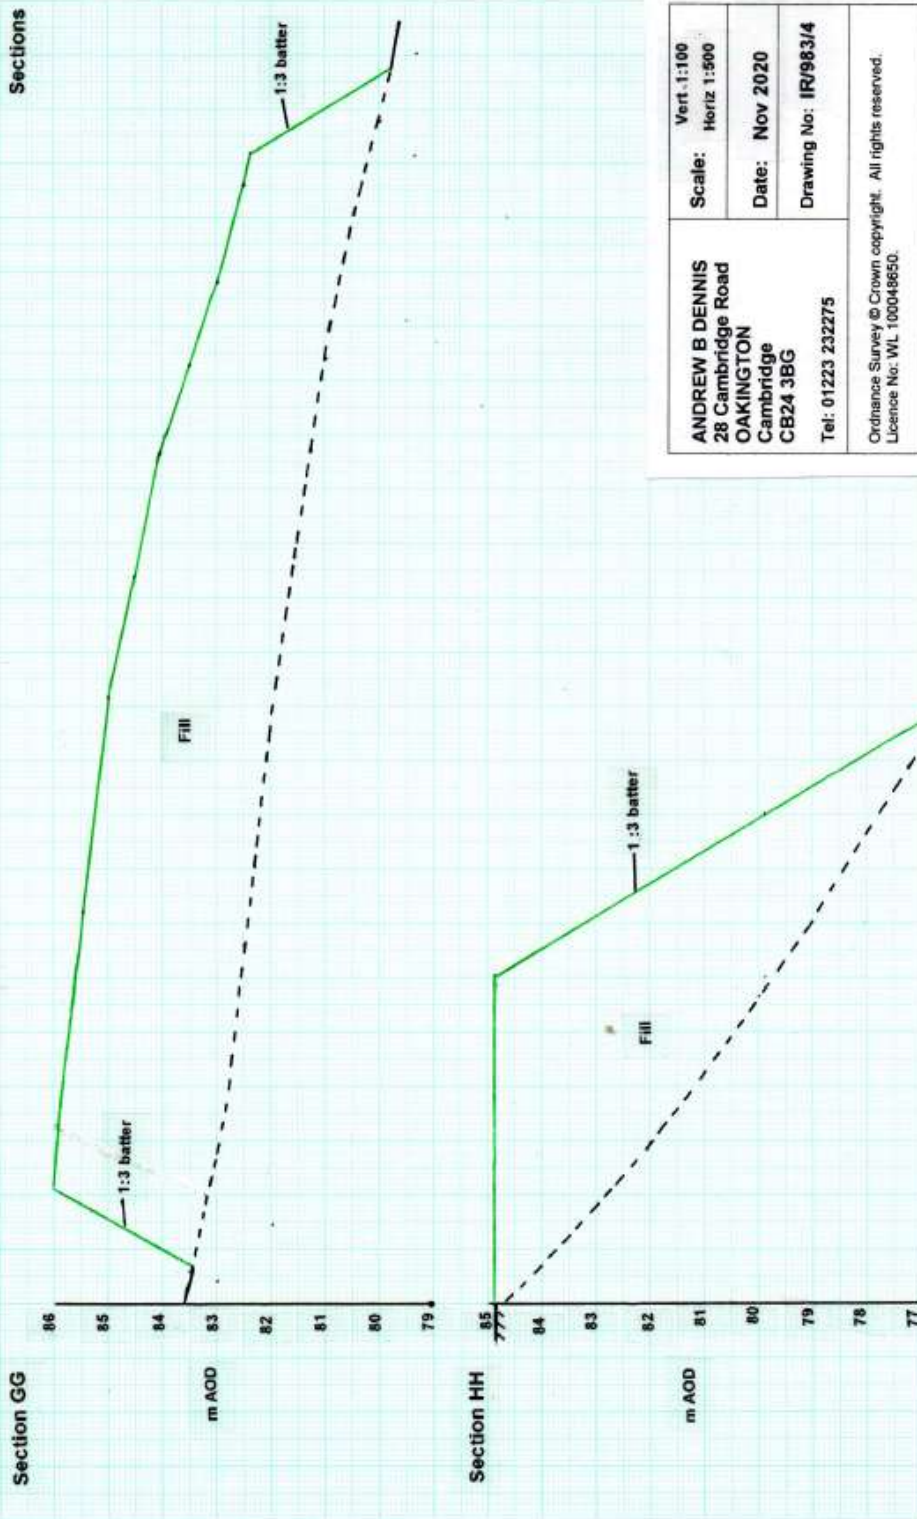

Roxhill Manor Farm, Marston Moreteyne

Sections

ANDREW B DENNIS 28 Cambridge Road OAKINGTON Cambridge CB24 3BG Tel: 01223 232275	Vert. 1:100 Horiz. 1:500
	Date: Nov 2020 Drawing No: IR/983/3
Ordnance Survey © Crown copyright. All rights reserved. Licence No: WL 100048650.	

Roxhill Manor Farm, Marston Moreteyne

Sections

ANDREW B DENNIS 28 Cambridge Road OAKINGTON Cambridge CB24 3BG Tel: 01223 232275	Vert: 1:100 Scale: Horiz 1:500
Date: Nov 2020 Drawing No: IR/963/4	
Ordnance Survey © Crown copyright. All rights reserved. Licence No. WL 100048650.	