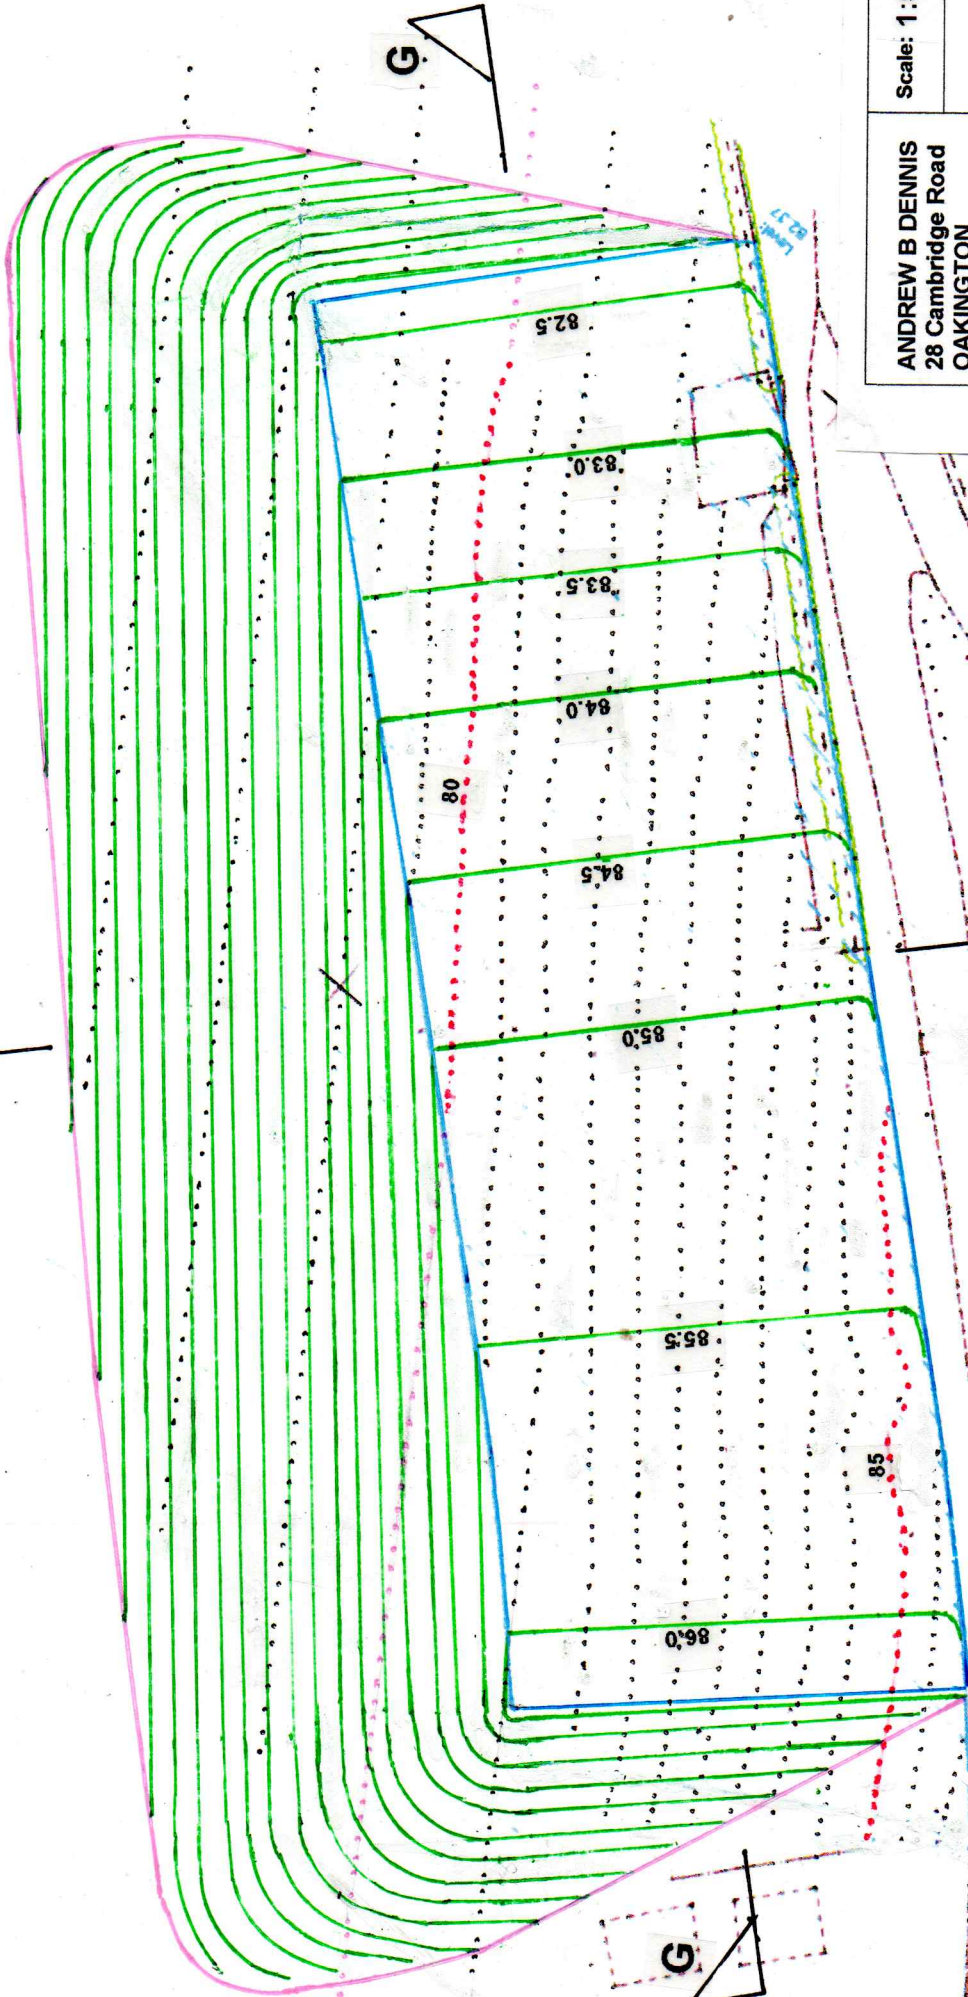

Roxhill Manor Farm, Marston Moretaine

Car Park

ANDREW B DENNIS 28 Cambridge Road OAKINGTON Cambridge CB24 3BG Tel: 01223 232275	Scale: 1:500
Date: Nov 2020	Drawing No: IR/987
Ordnance Survey © Crown copyright. All rights reserved. Licence No: WL100048650.	