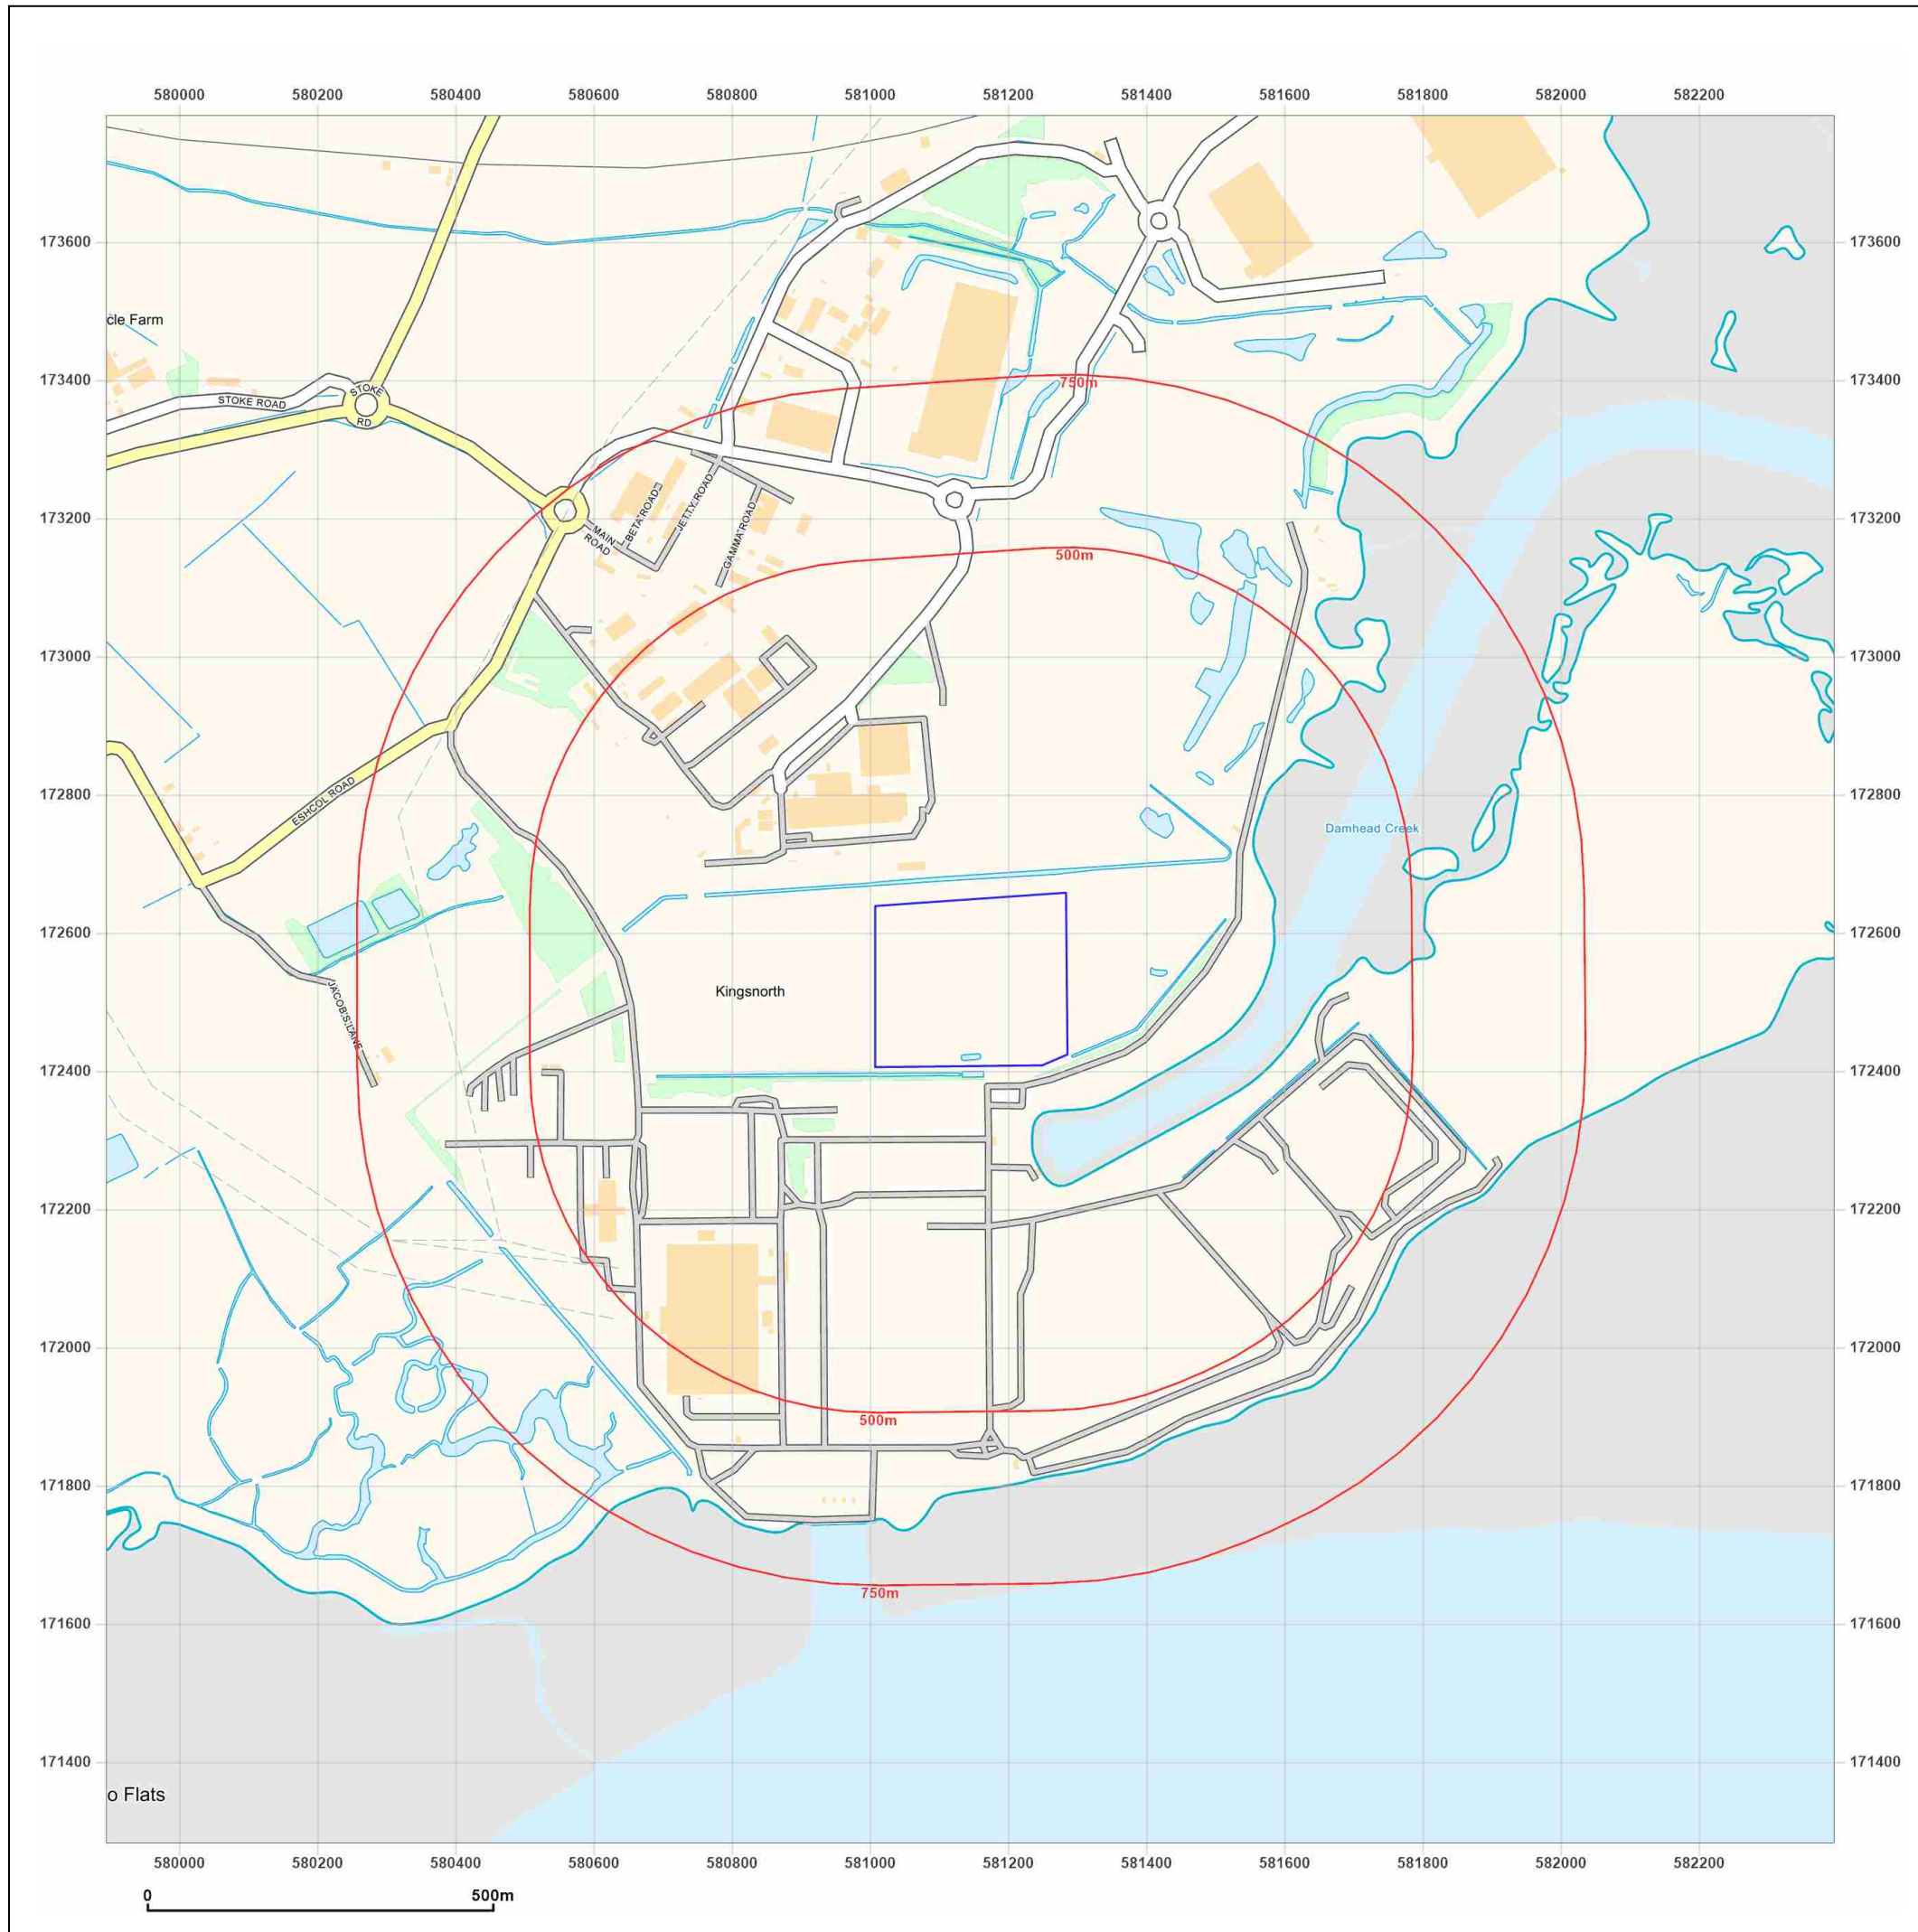

Site Details:

Medway Energy for Waste Facility, ME3 9NQ

Client Ref: CMAPS-CM-1135723-2894-141123
Report Ref: CMAPS-CM-1135723-2894-141123HIS
Grid Ref: 581145, 172533

Map Name: National Grid

Map date: 2023

Scale: 1:10,000

Printed at: 1:10,000