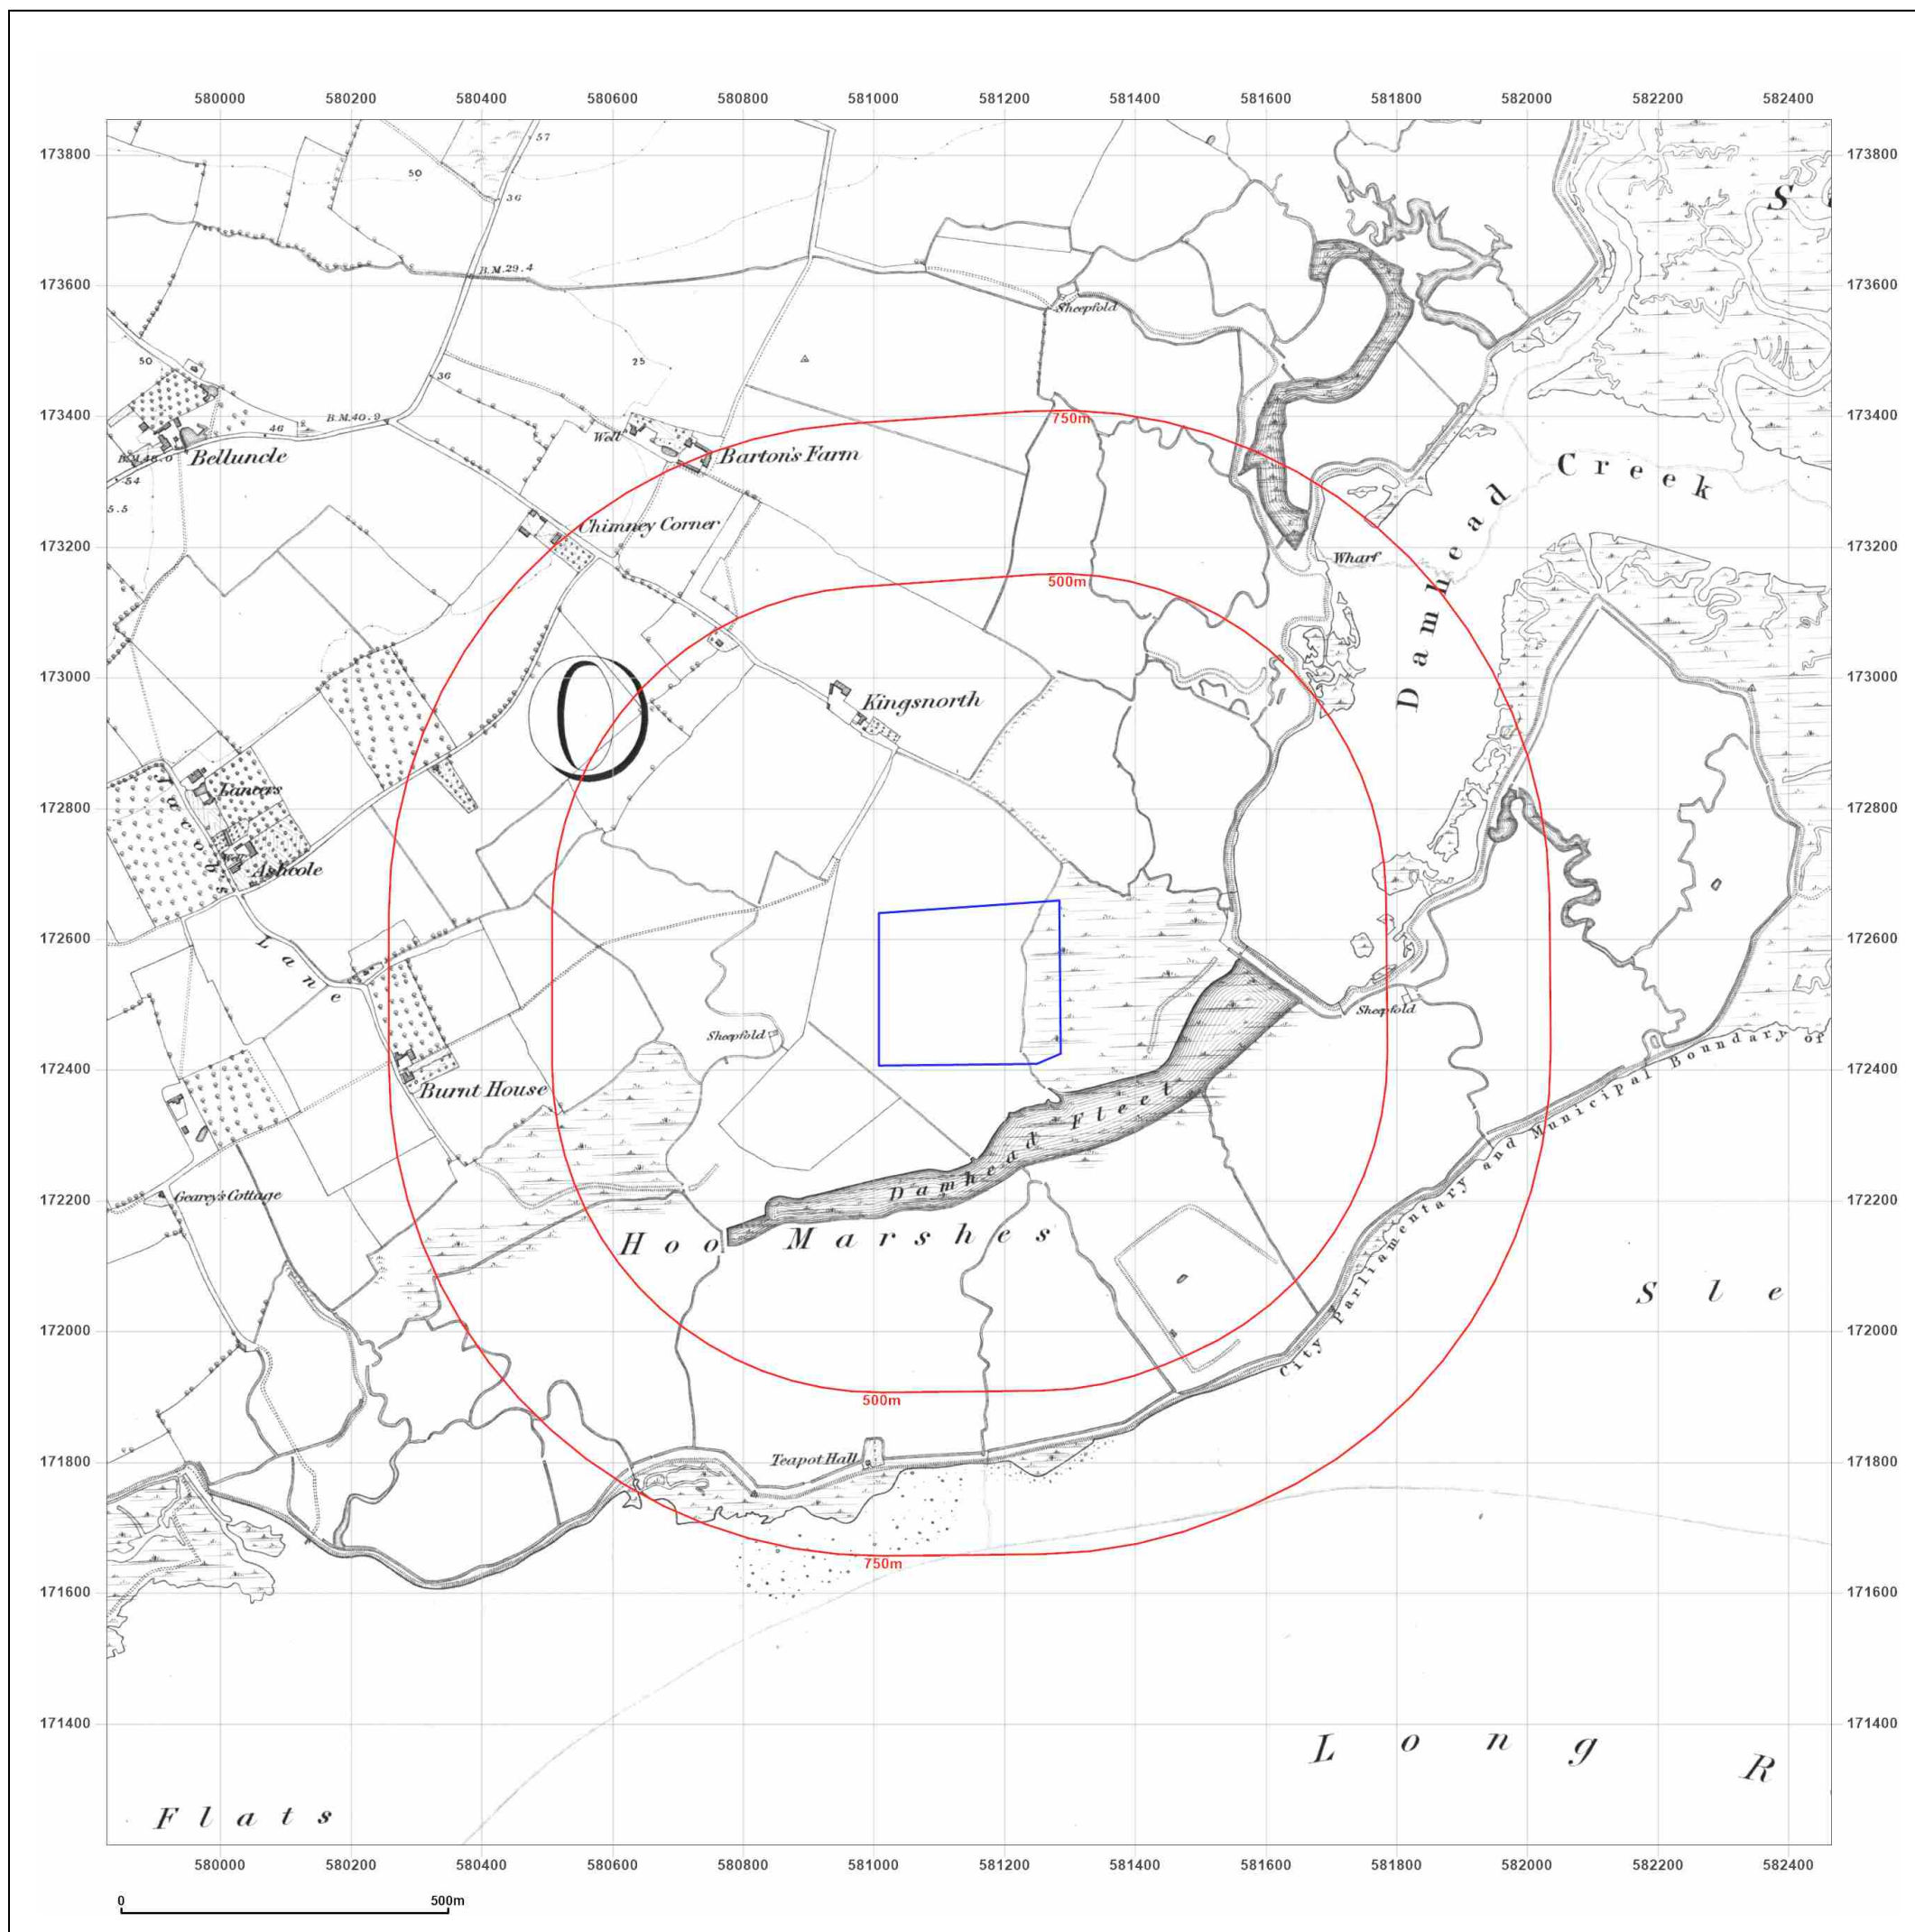

Scale: 1:10,560

Printed at: 1:10,560

Surveyed 1863
Revised 1863
Edition N/A
Copyright N/A
Levelled N/A

Produced by
Groundsure Insights
www.groundsure.com

Supplied by:
www.centremapslive.com
groundsure@centremaps.com

© Crown copyright and database rights 2018 Ordnance Survey 100035207

Production date: 14 November 2023

Map legend available at:
www.groundsure.com/sites/default/files/groundsure_legend.pdf

Site Details:

Medway Energy for Waste Facility, ME3 9NQ

Map Name: County Series

Map date: 1895-1896

Scale: 1:10,560

Printed at: 1:10,560

Surveyed 1862
Revised 1896
Edition N/A
Copyright N/A
Levelled N/A

Surveyed 1863
Revised 1895
Edition N/A
Copyright N/A
Levelled N/A