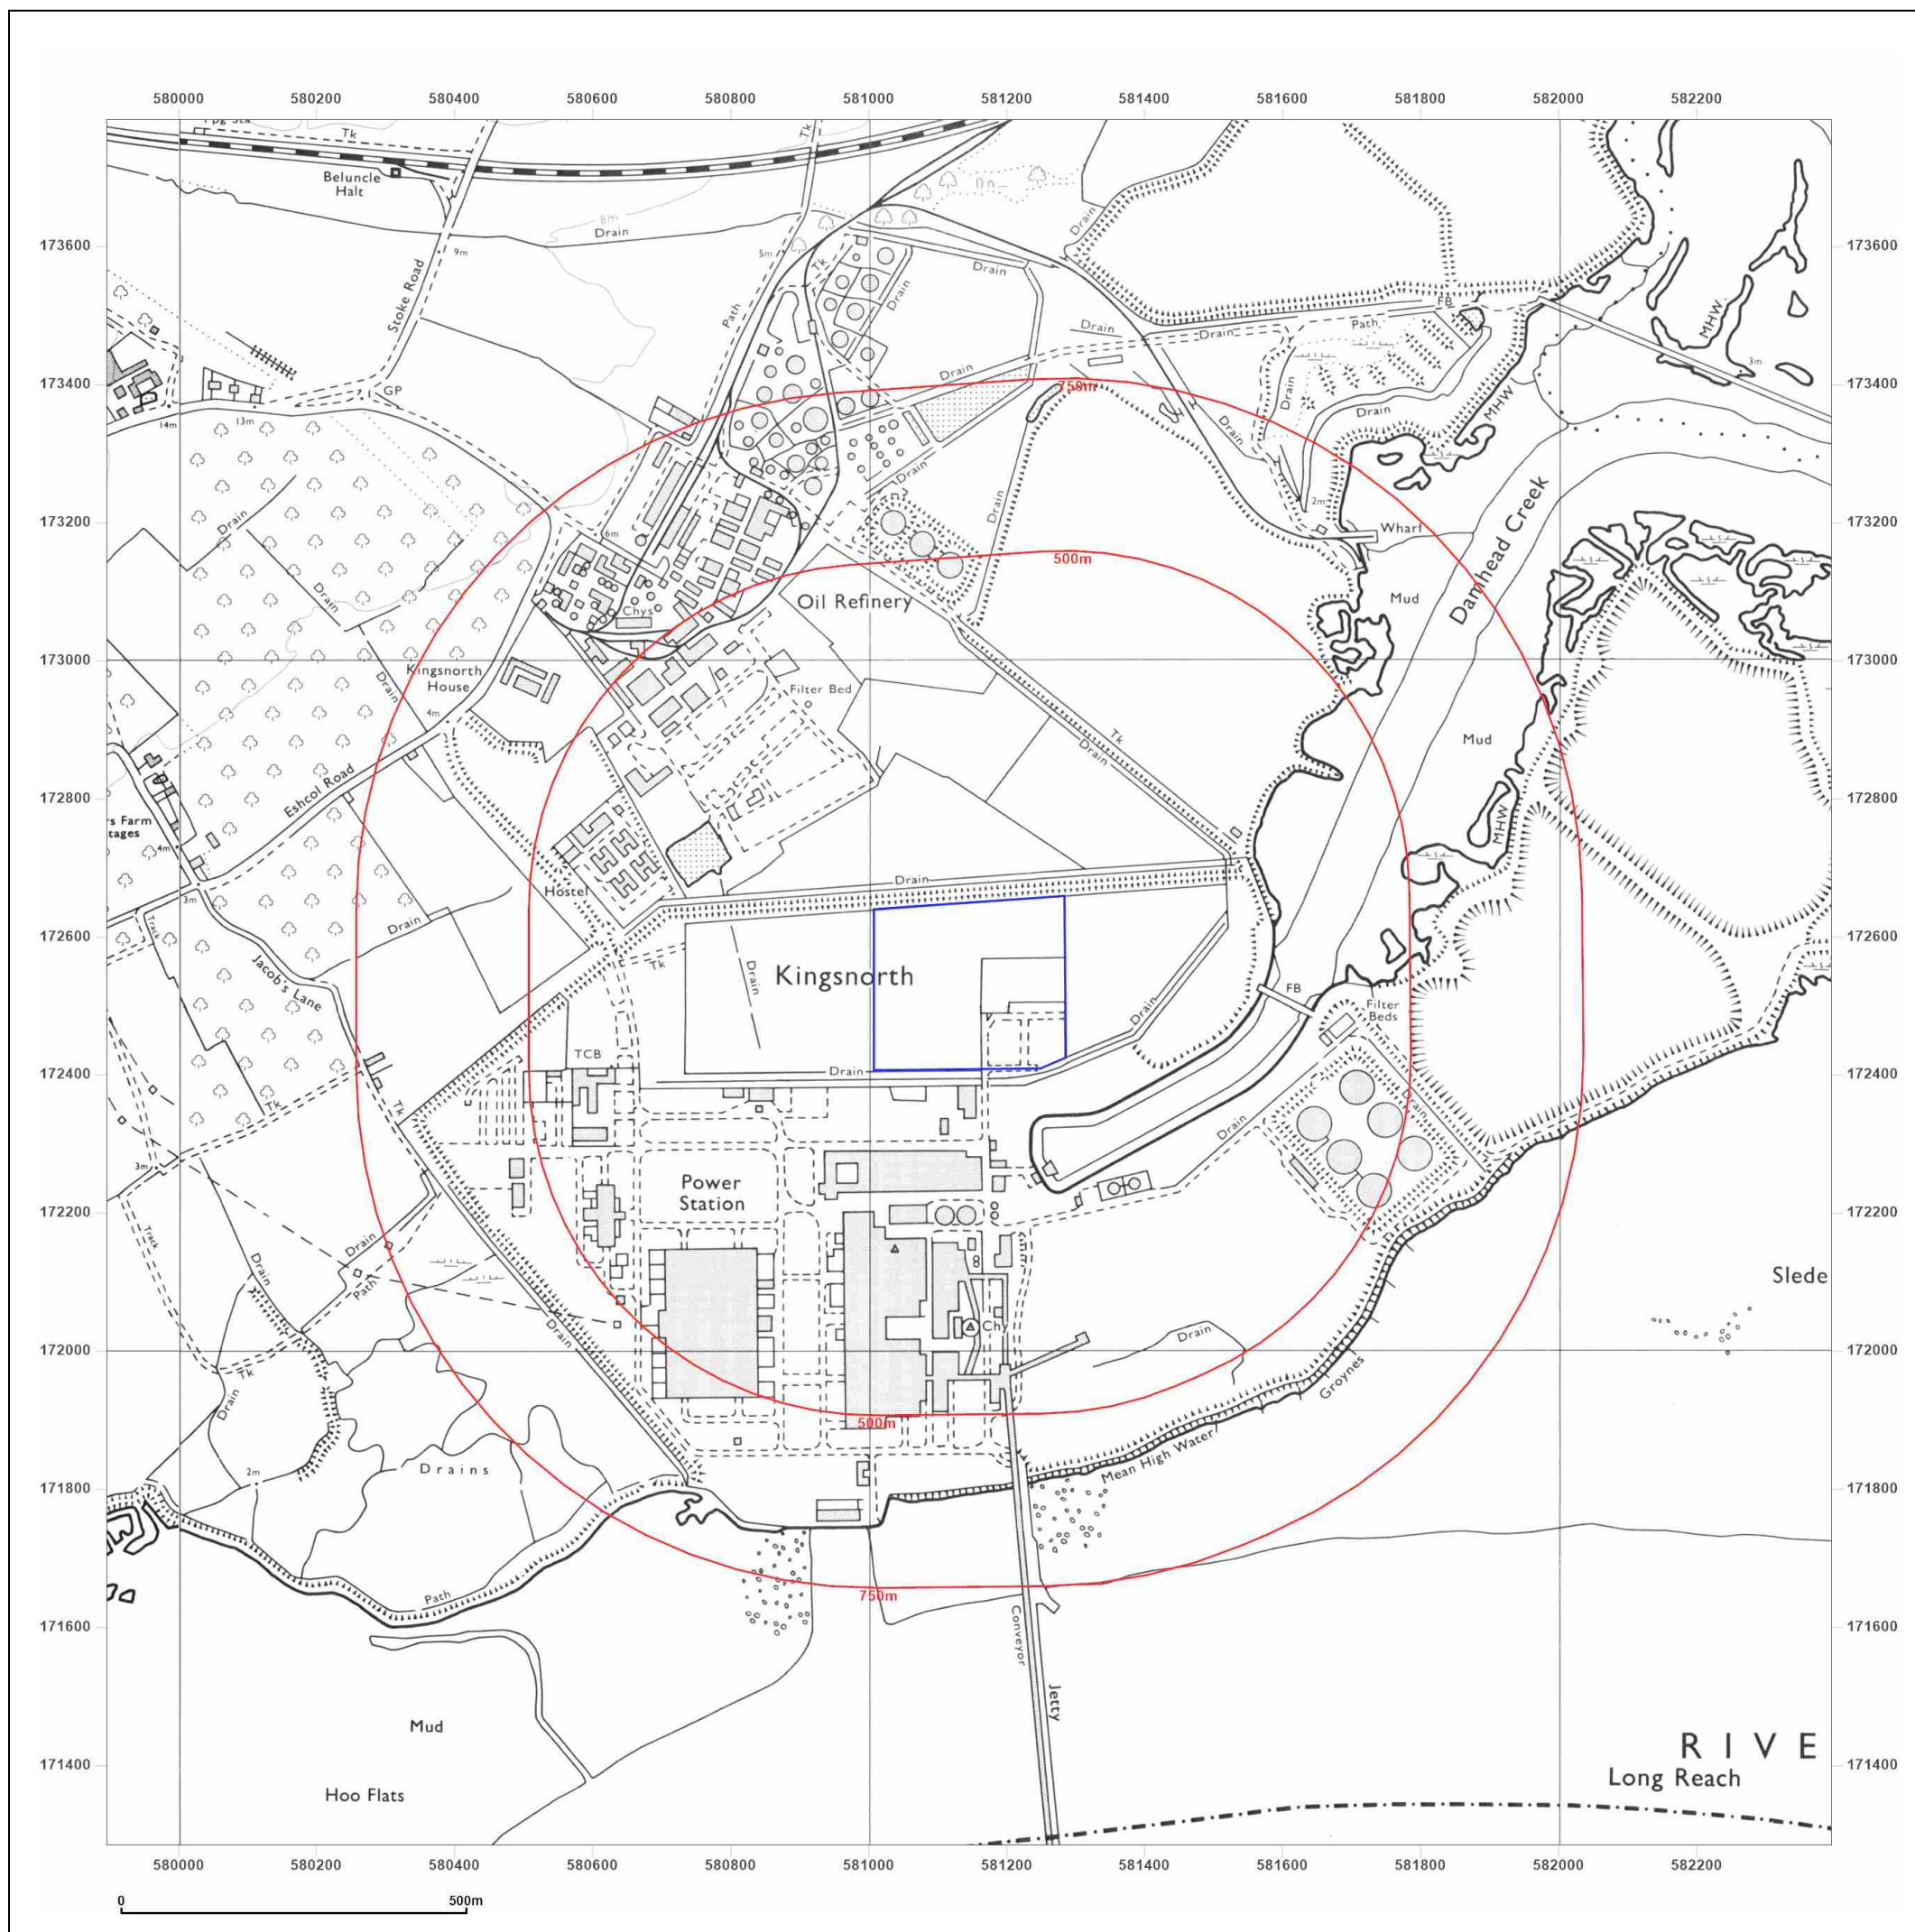

Site Details:

Medway Energy for Waste Facility, ME3 9NQ

Client Ref: CMAPS-CM-1135723-2894-141123
Report Ref: CMAPS-CM-1135723-2894-141123HIS
Grid Ref: 581145, 172533

Map Name: National Grid

Map date: 1970-1975

Scale: 1:10,000

Printed at: 1:10,000

Surveyed 1974
Revised 1975
Edition N/A
Copyright N/A
Levelled N/A

Surveyed 1970
Revised 1970
Edition N/A
Copyright N/A
Levelled N/A

Produced by
Groundsure Insights
www.groundsure.com

Supplied by:
www.centremapslive.com
groundsure@centremaps.com

© Crown copyright and database rights 2018 Ordnance Survey 100035207

Production date: 14 November 2023

Map legend available at:
www.groundsure.com/sites/default/files/groundsure_legend.pdf