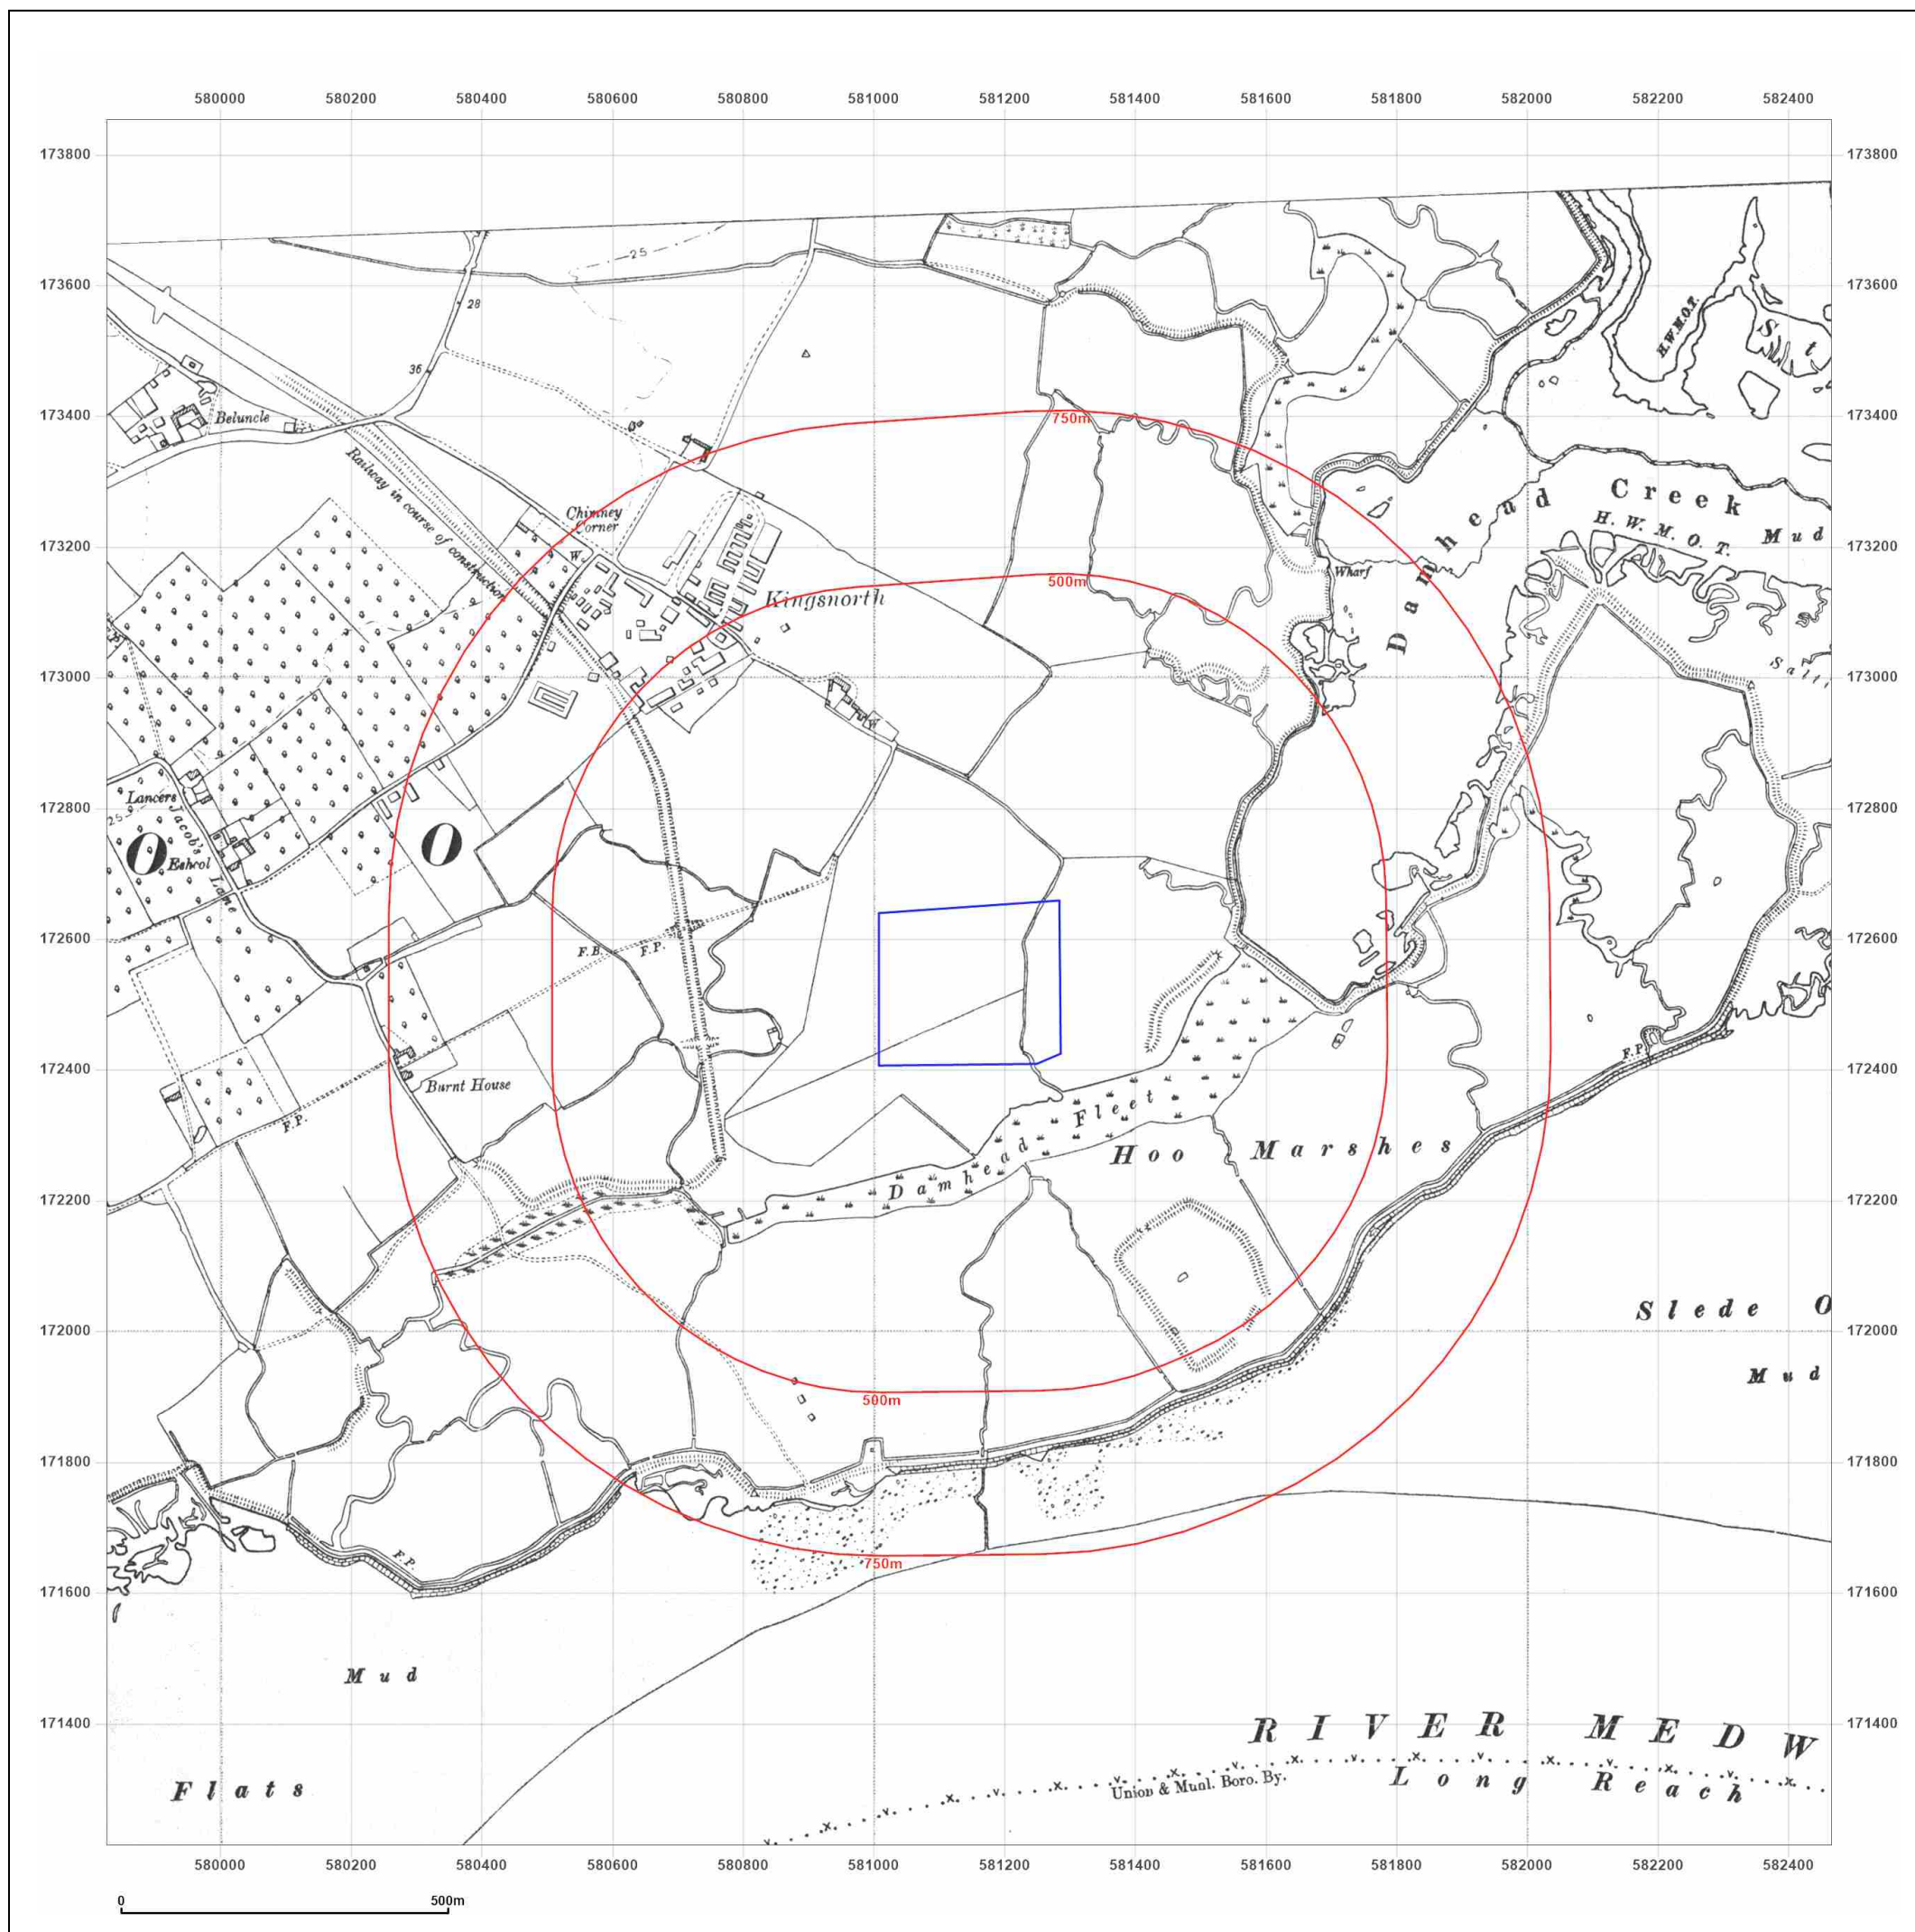

Site Details:

Medway Energy for Waste Facility, ME3 9NQ

Client Ref: CMAPS-CM-1135723-2894-141123
Report Ref: CMAPS-CM-1135723-2894-141123HIS
Grid Ref: 581145, 172533

Map Name: County Series

Map date: 1938

Scale: 1:10,560

Printed at: 1:10,560

Surveyed 1862
Revised 1938
Edition N/A
Copyright N/A
Levelled N/A

Produced by
Groundsure Insights
www.groundsure.com

Supplied by:
www.centremapslive.com
groundsure@centremaps.com

© Crown copyright and database rights 2018 Ordnance Survey 100035207

Production date: 14 November 2023

Map legend available at:
www.groundsure.com/sites/default/files/groundsure_legend.pdf