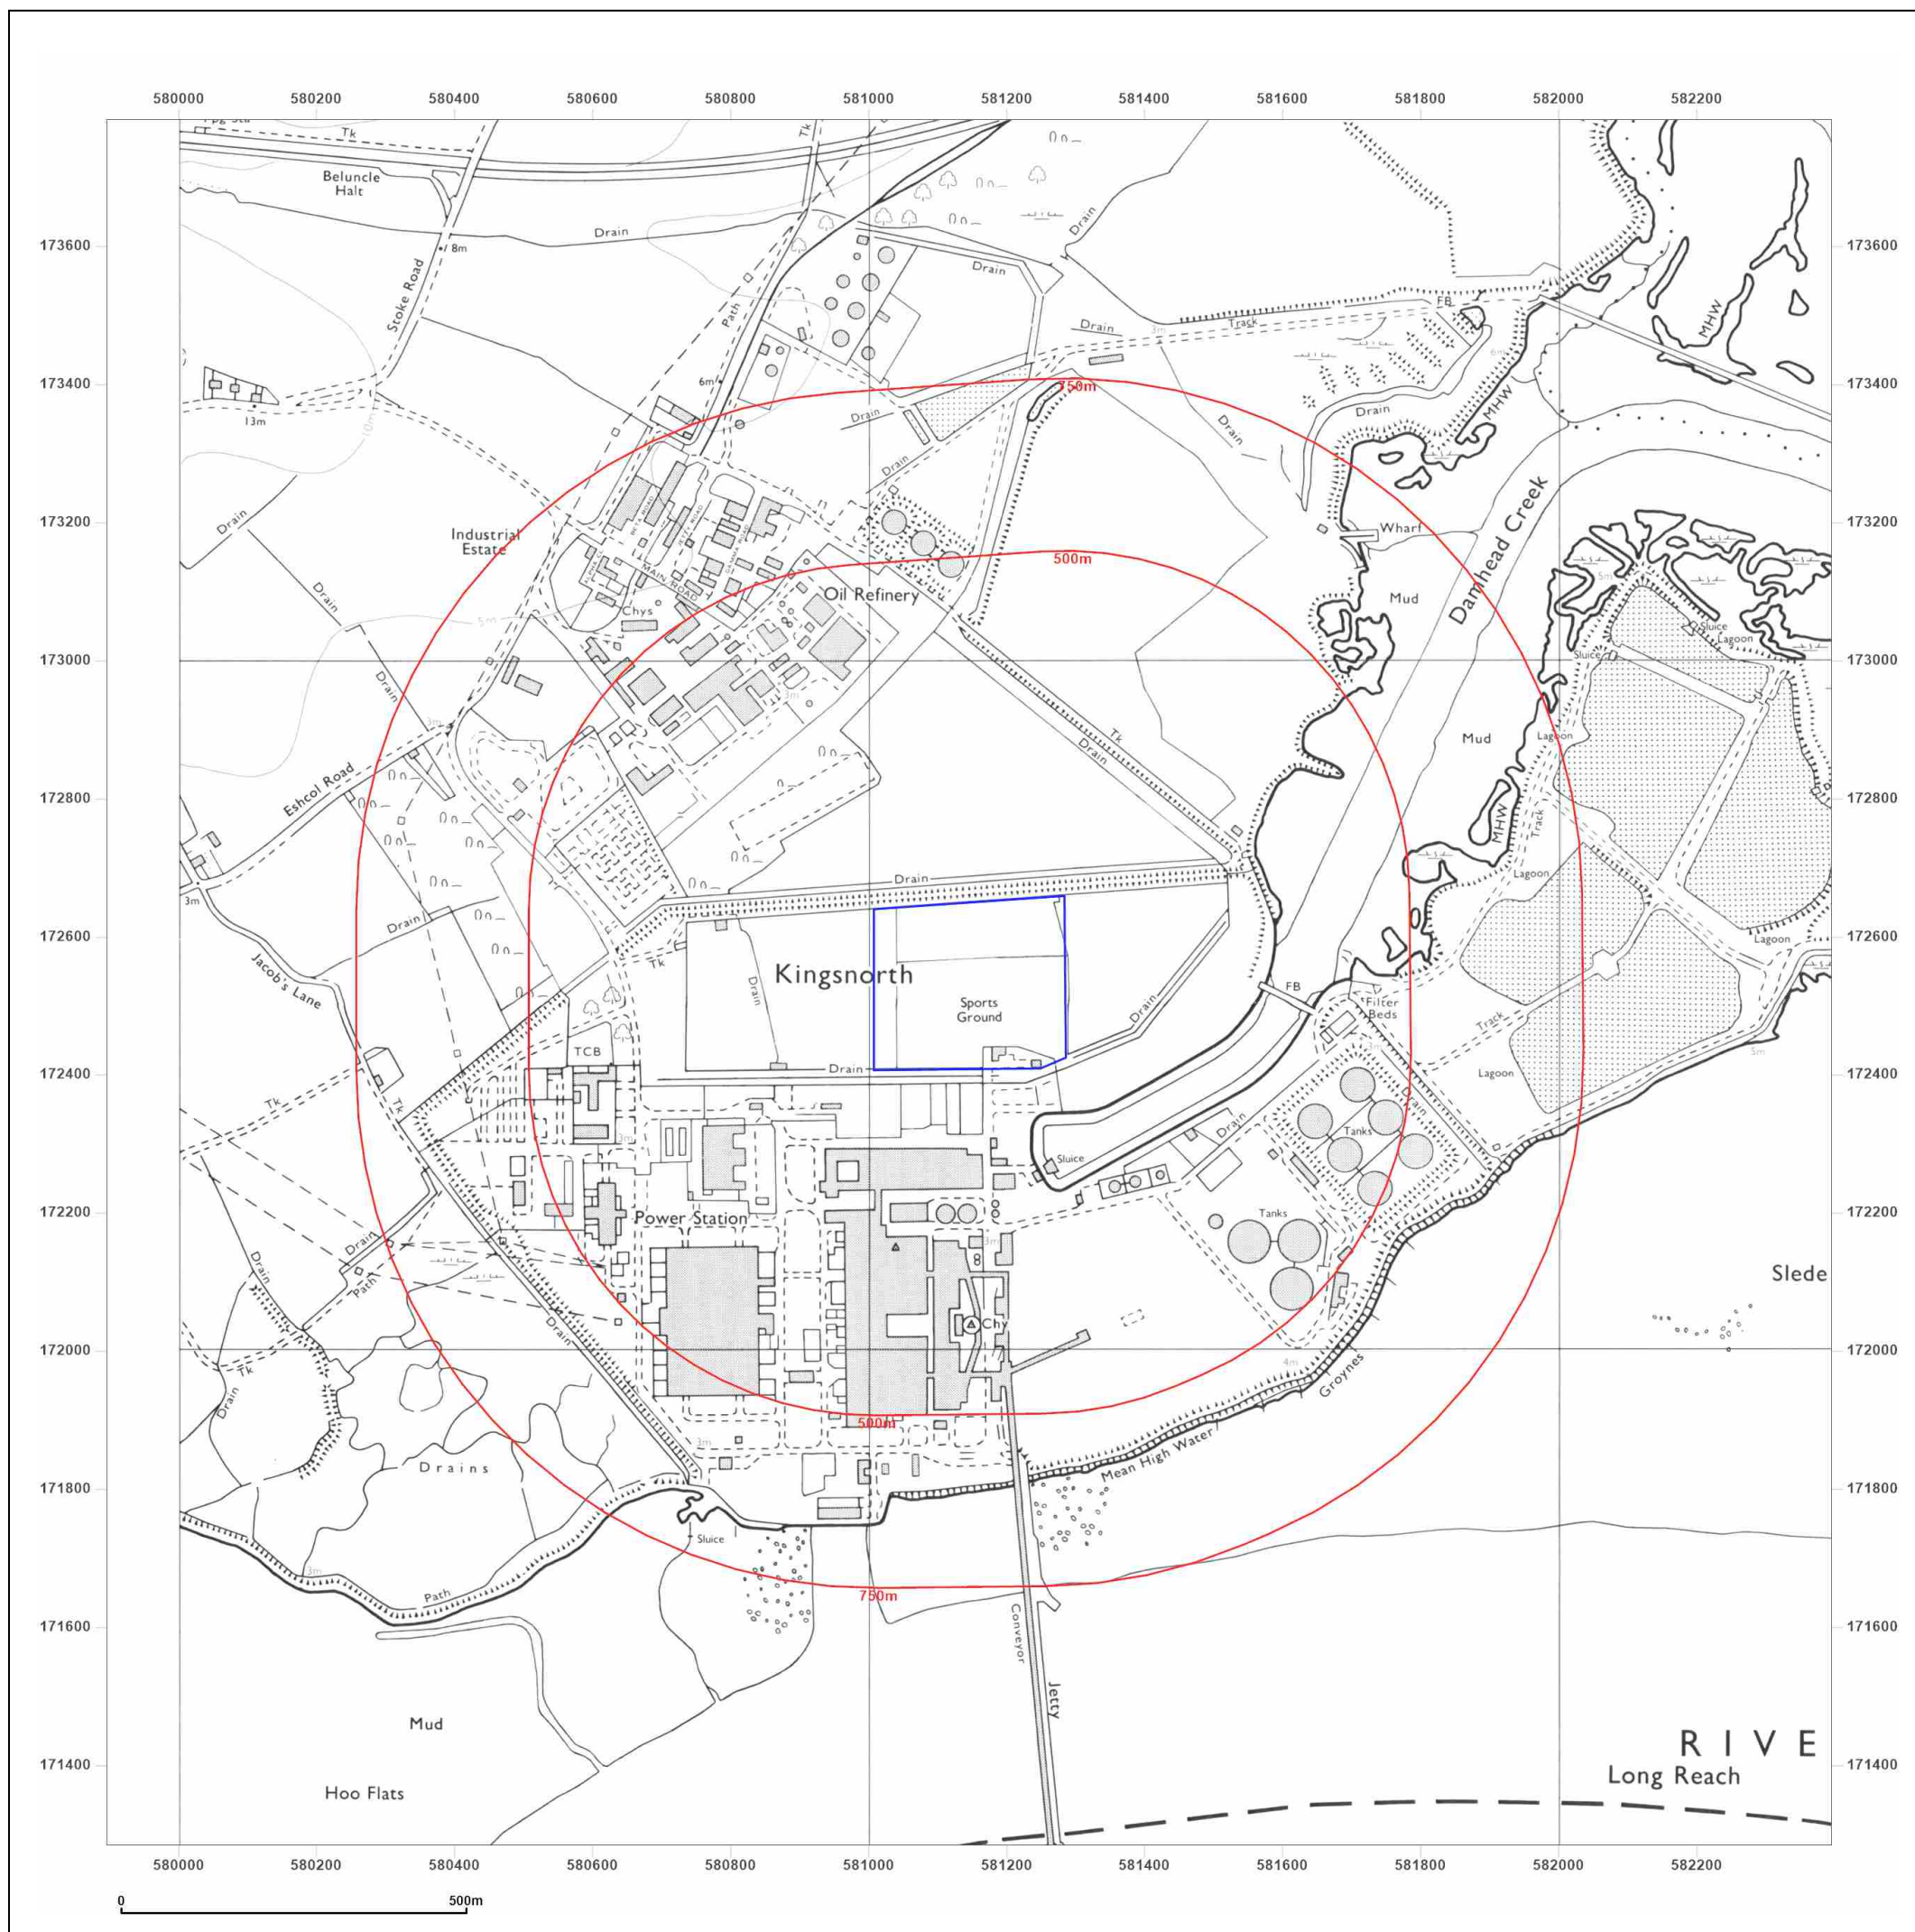

Site Details:

Medway Energy for Waste Facility, ME3 9NQ

Client Ref: CMAPS-CM-1135723-2894-141123
Report Ref: CMAPS-CM-1135723-2894-141123HIS
Grid Ref: 581145, 172533

Map Name: National Grid

Map date: 1992

Scale: 1:10,000

Printed at: 1:10,000