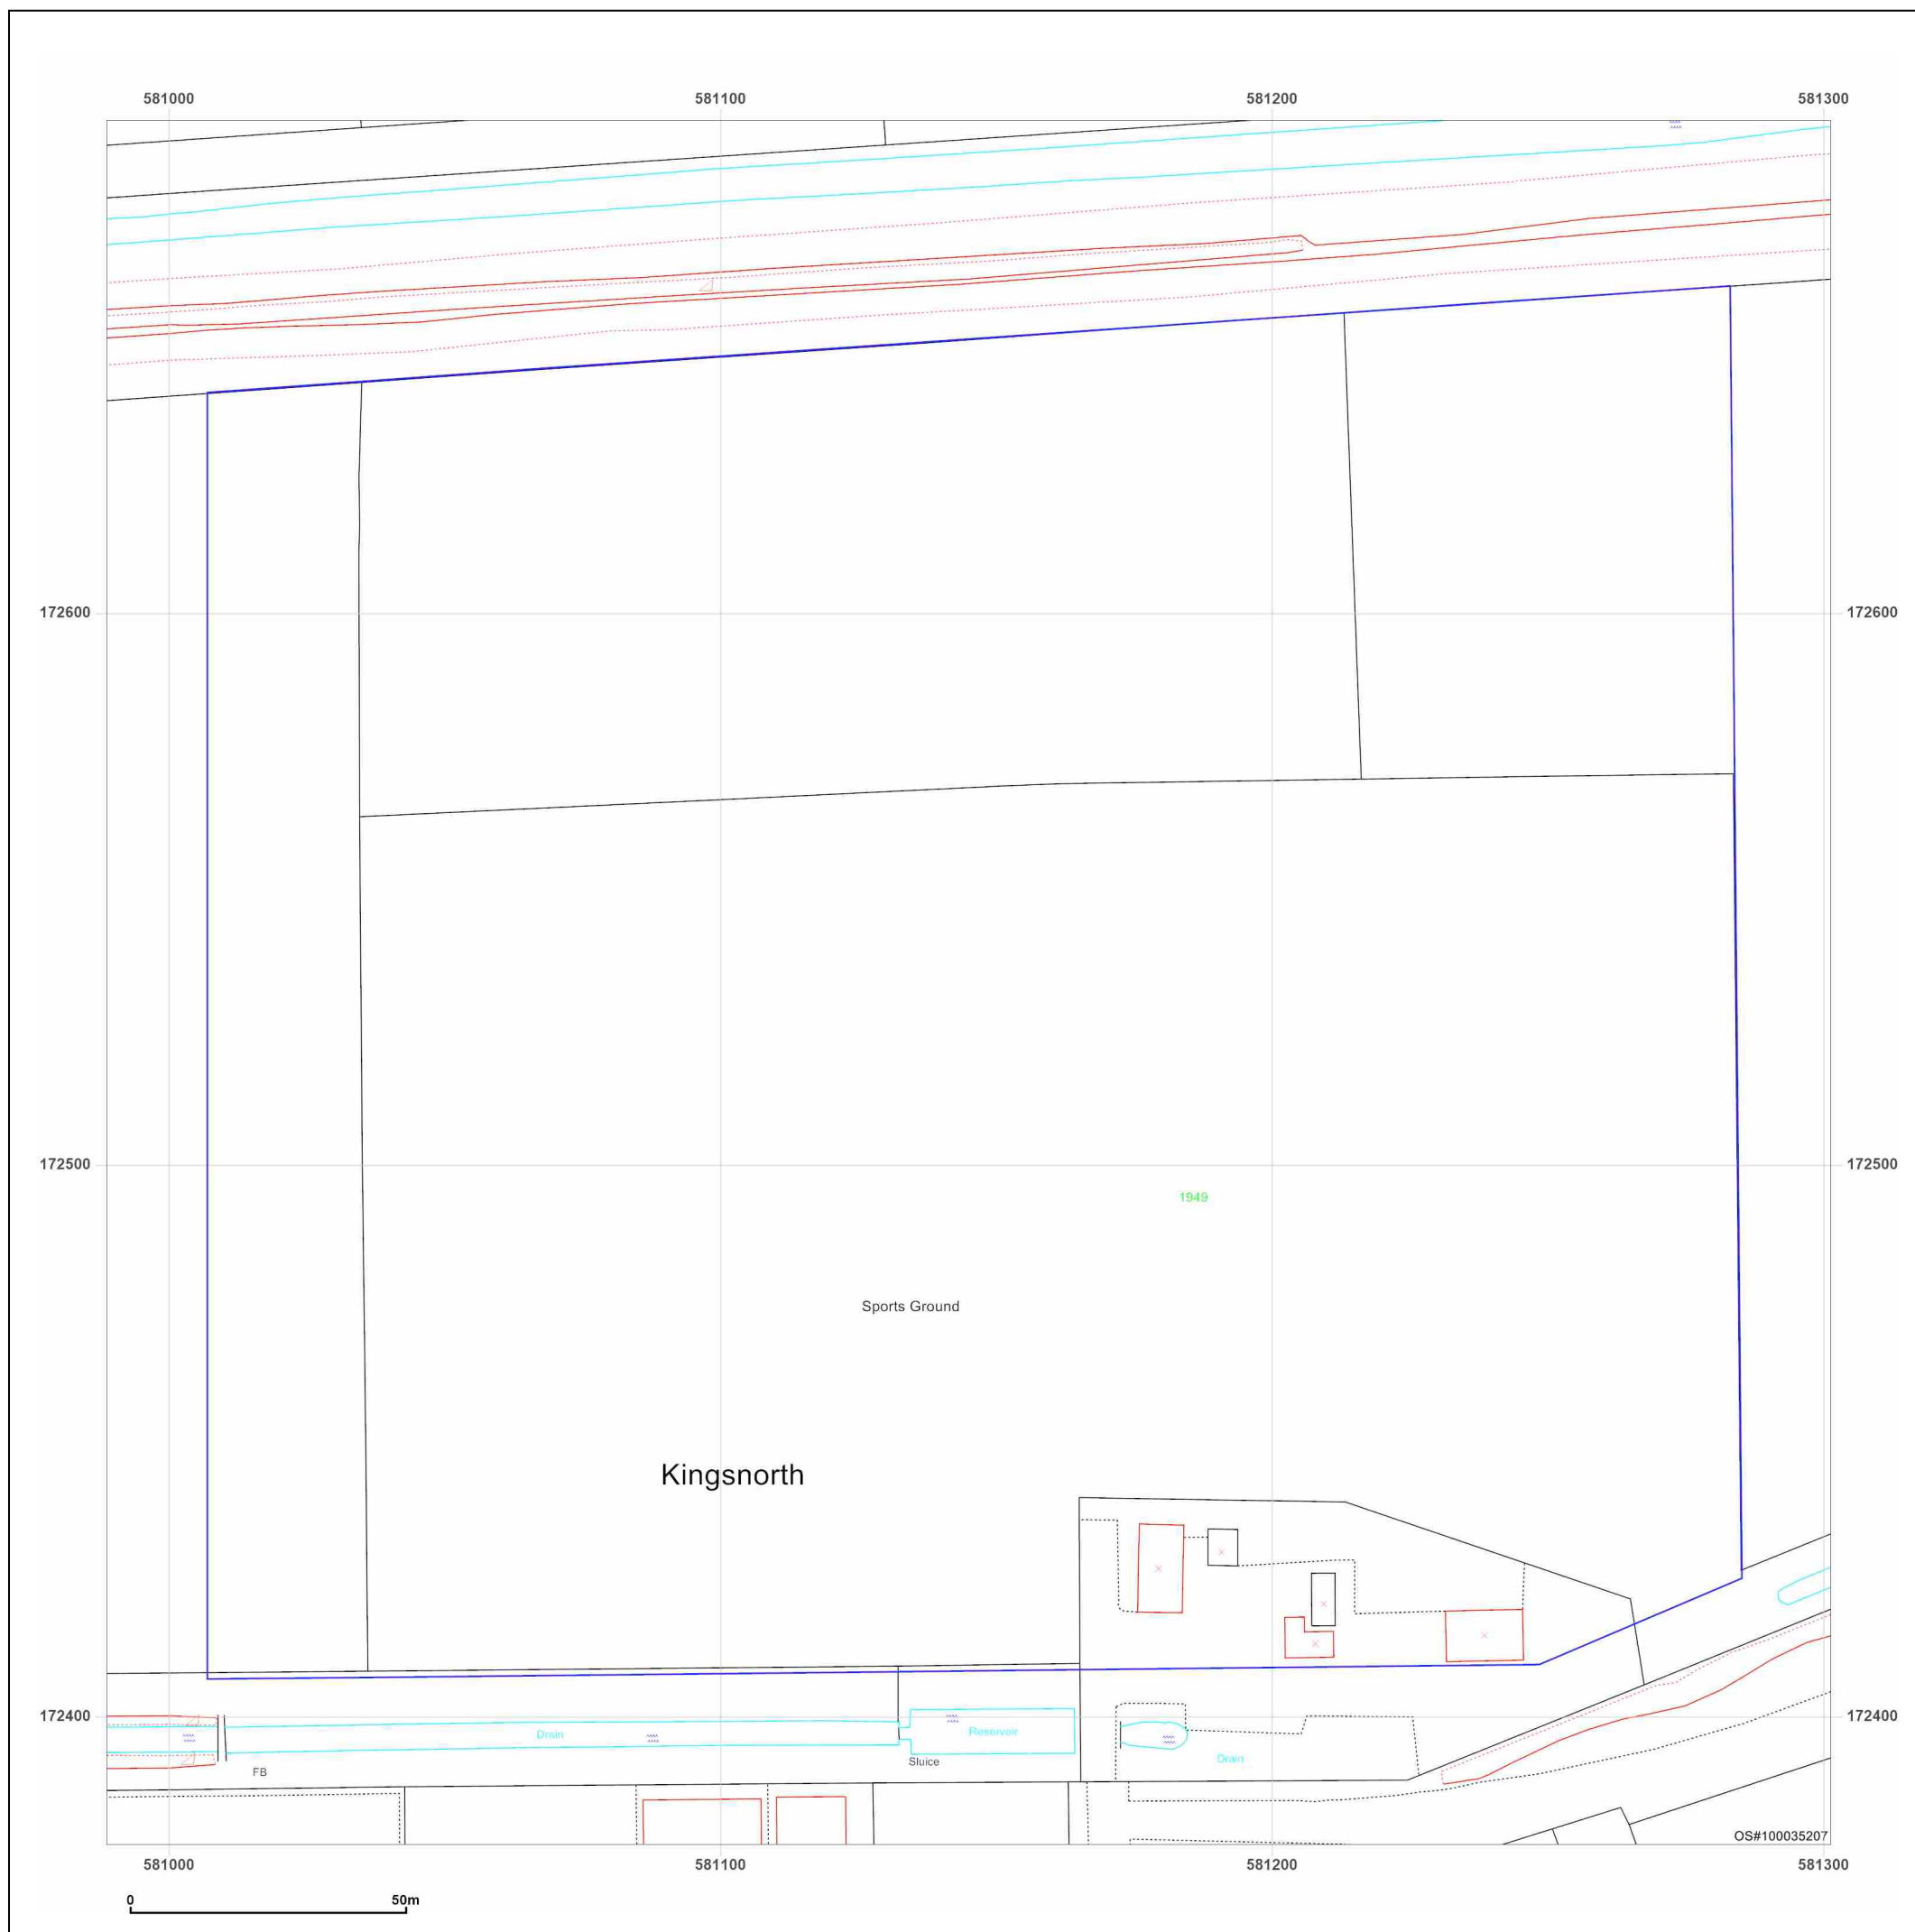

**Scale:** 1:1,250

**Printed at:** 1:1,250

Produced by  
Groundsure Insights  
[www.groundsure.com](http://www.groundsure.com)

Supplied by:  
[www.centremapslive.com](http://www.centremapslive.com)  
[groundsure@centremaps.com](mailto:groundsure@centremaps.com)