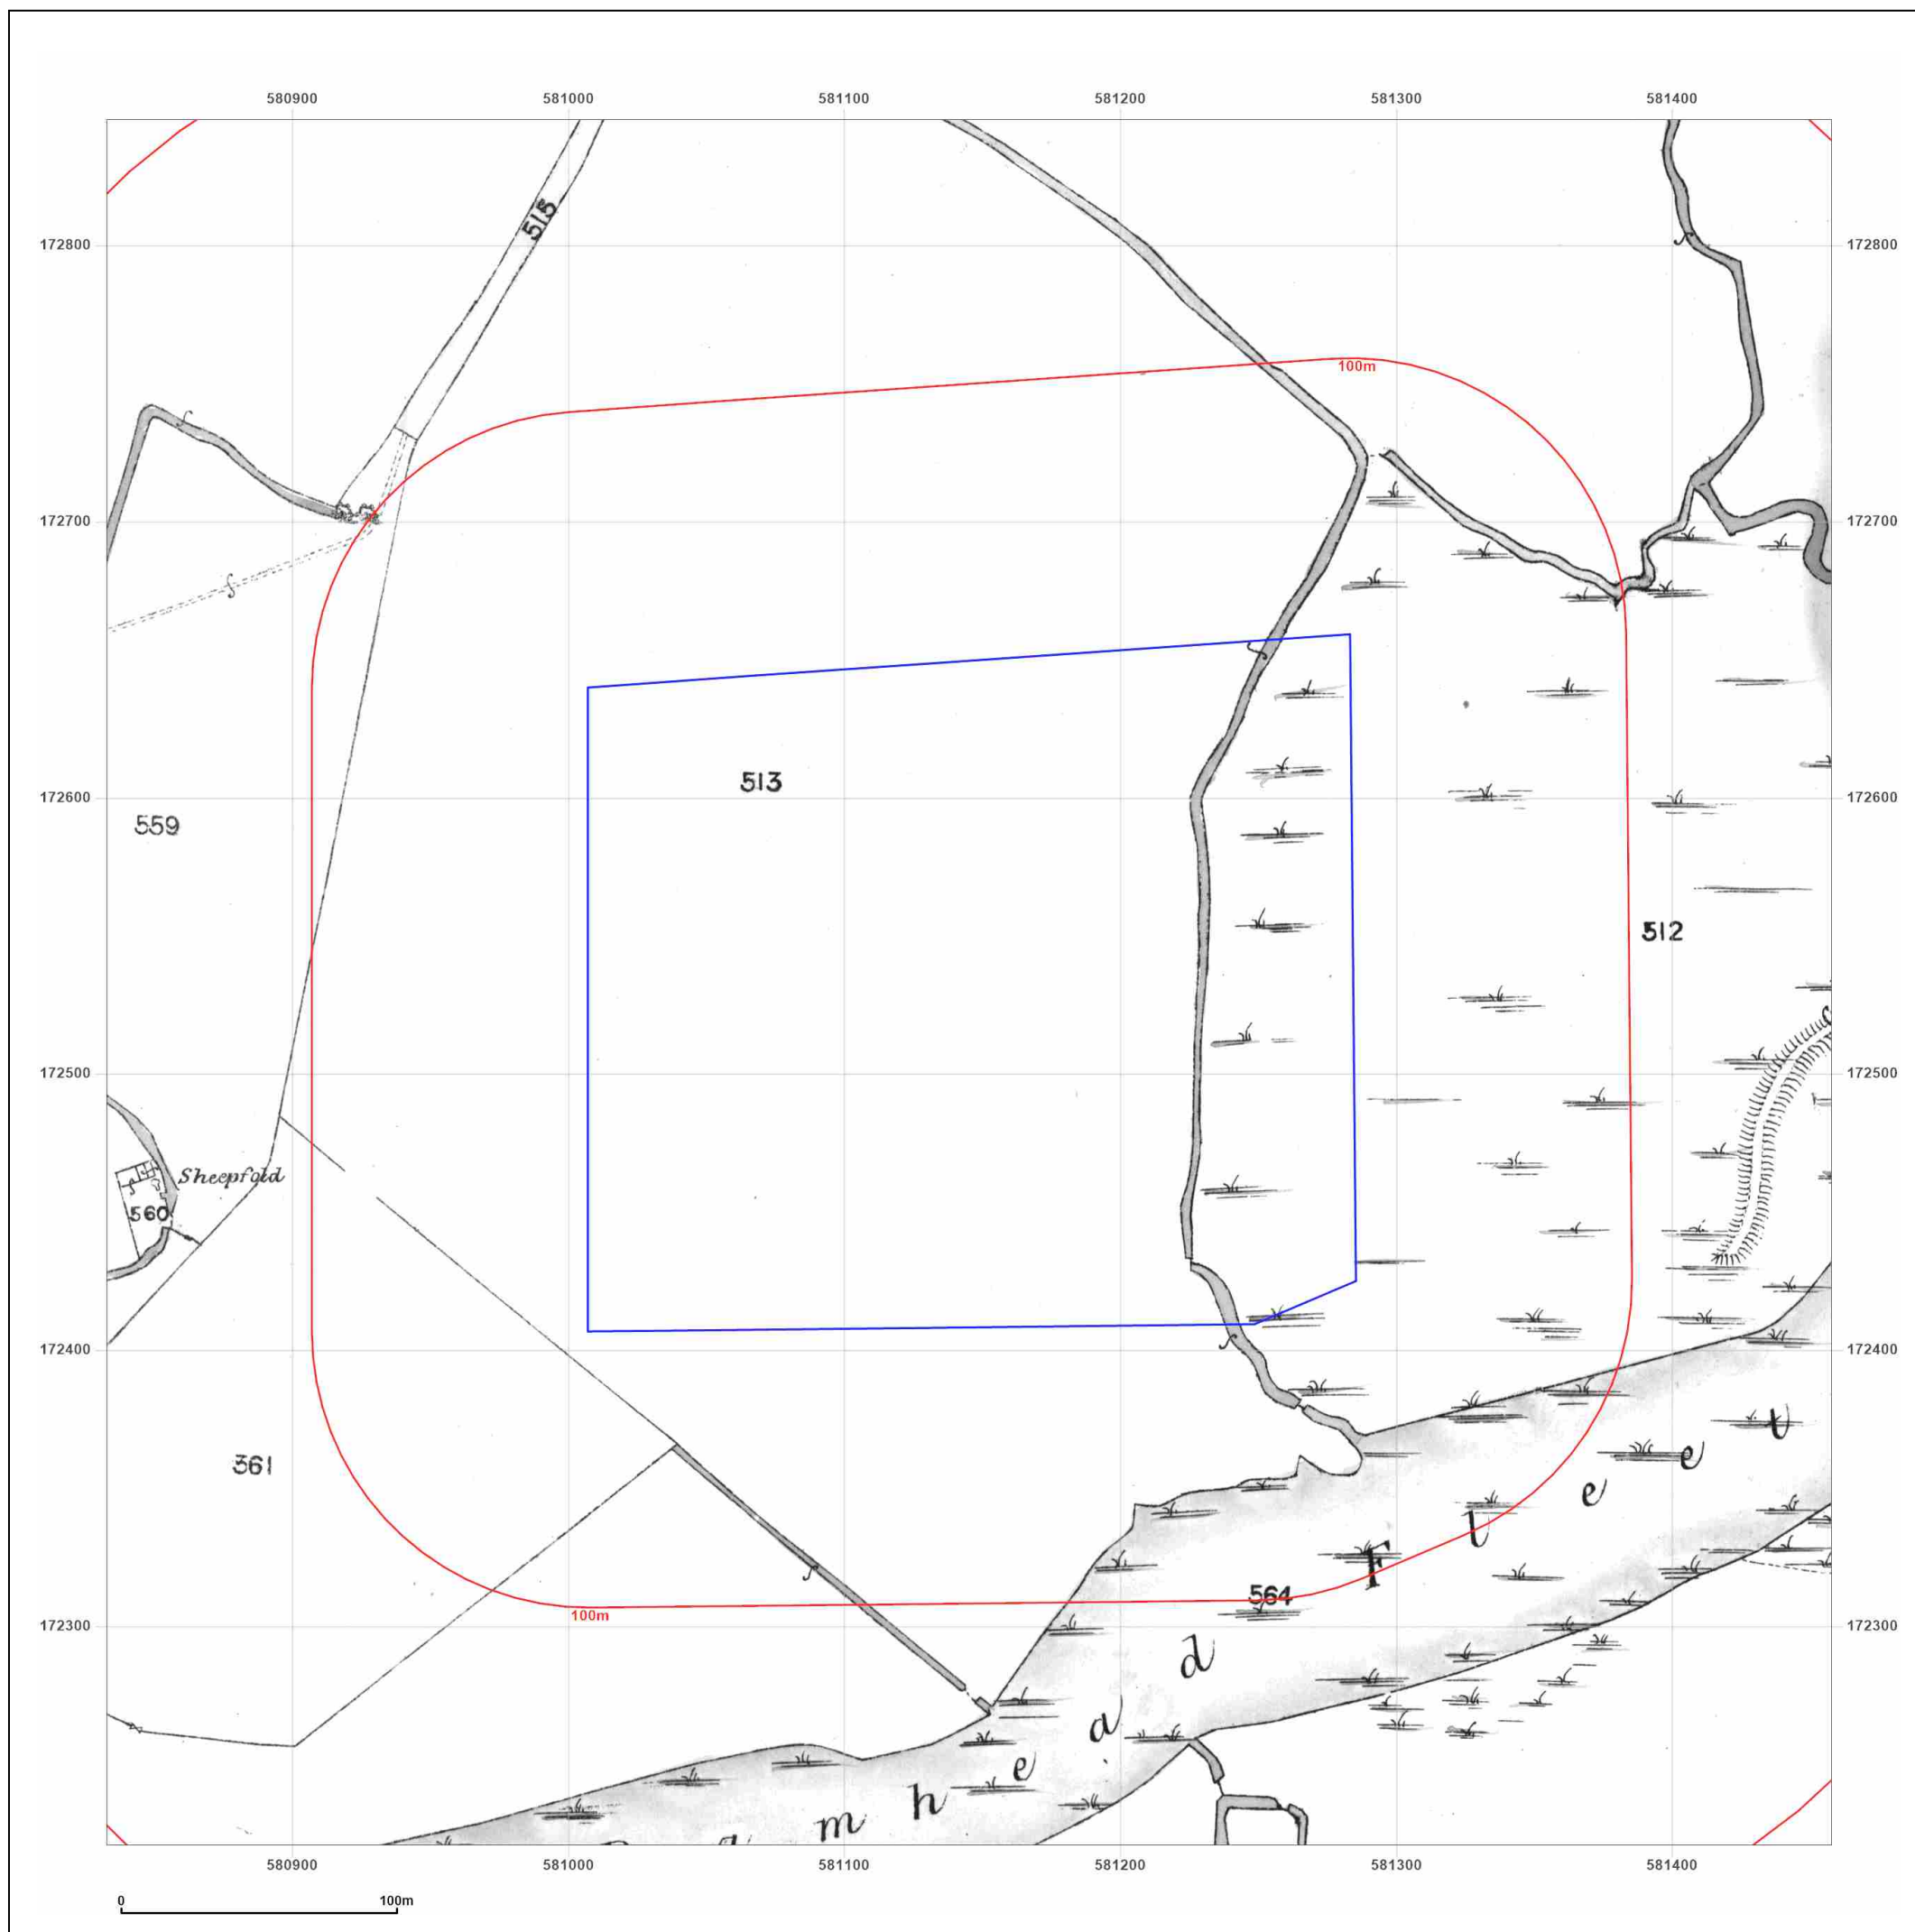

Produced by
Groundsure Insights
www.groundsure.com

Supplied by:
www.centremapslive.com
groundsure@centremaps.com

© Crown copyright and database rights 2018 Ordnance Survey 100035207

Production date: 14 November 2023

Map legend available at:
www.groundsure.com/sites/default/files/groundsure_legend.pdf