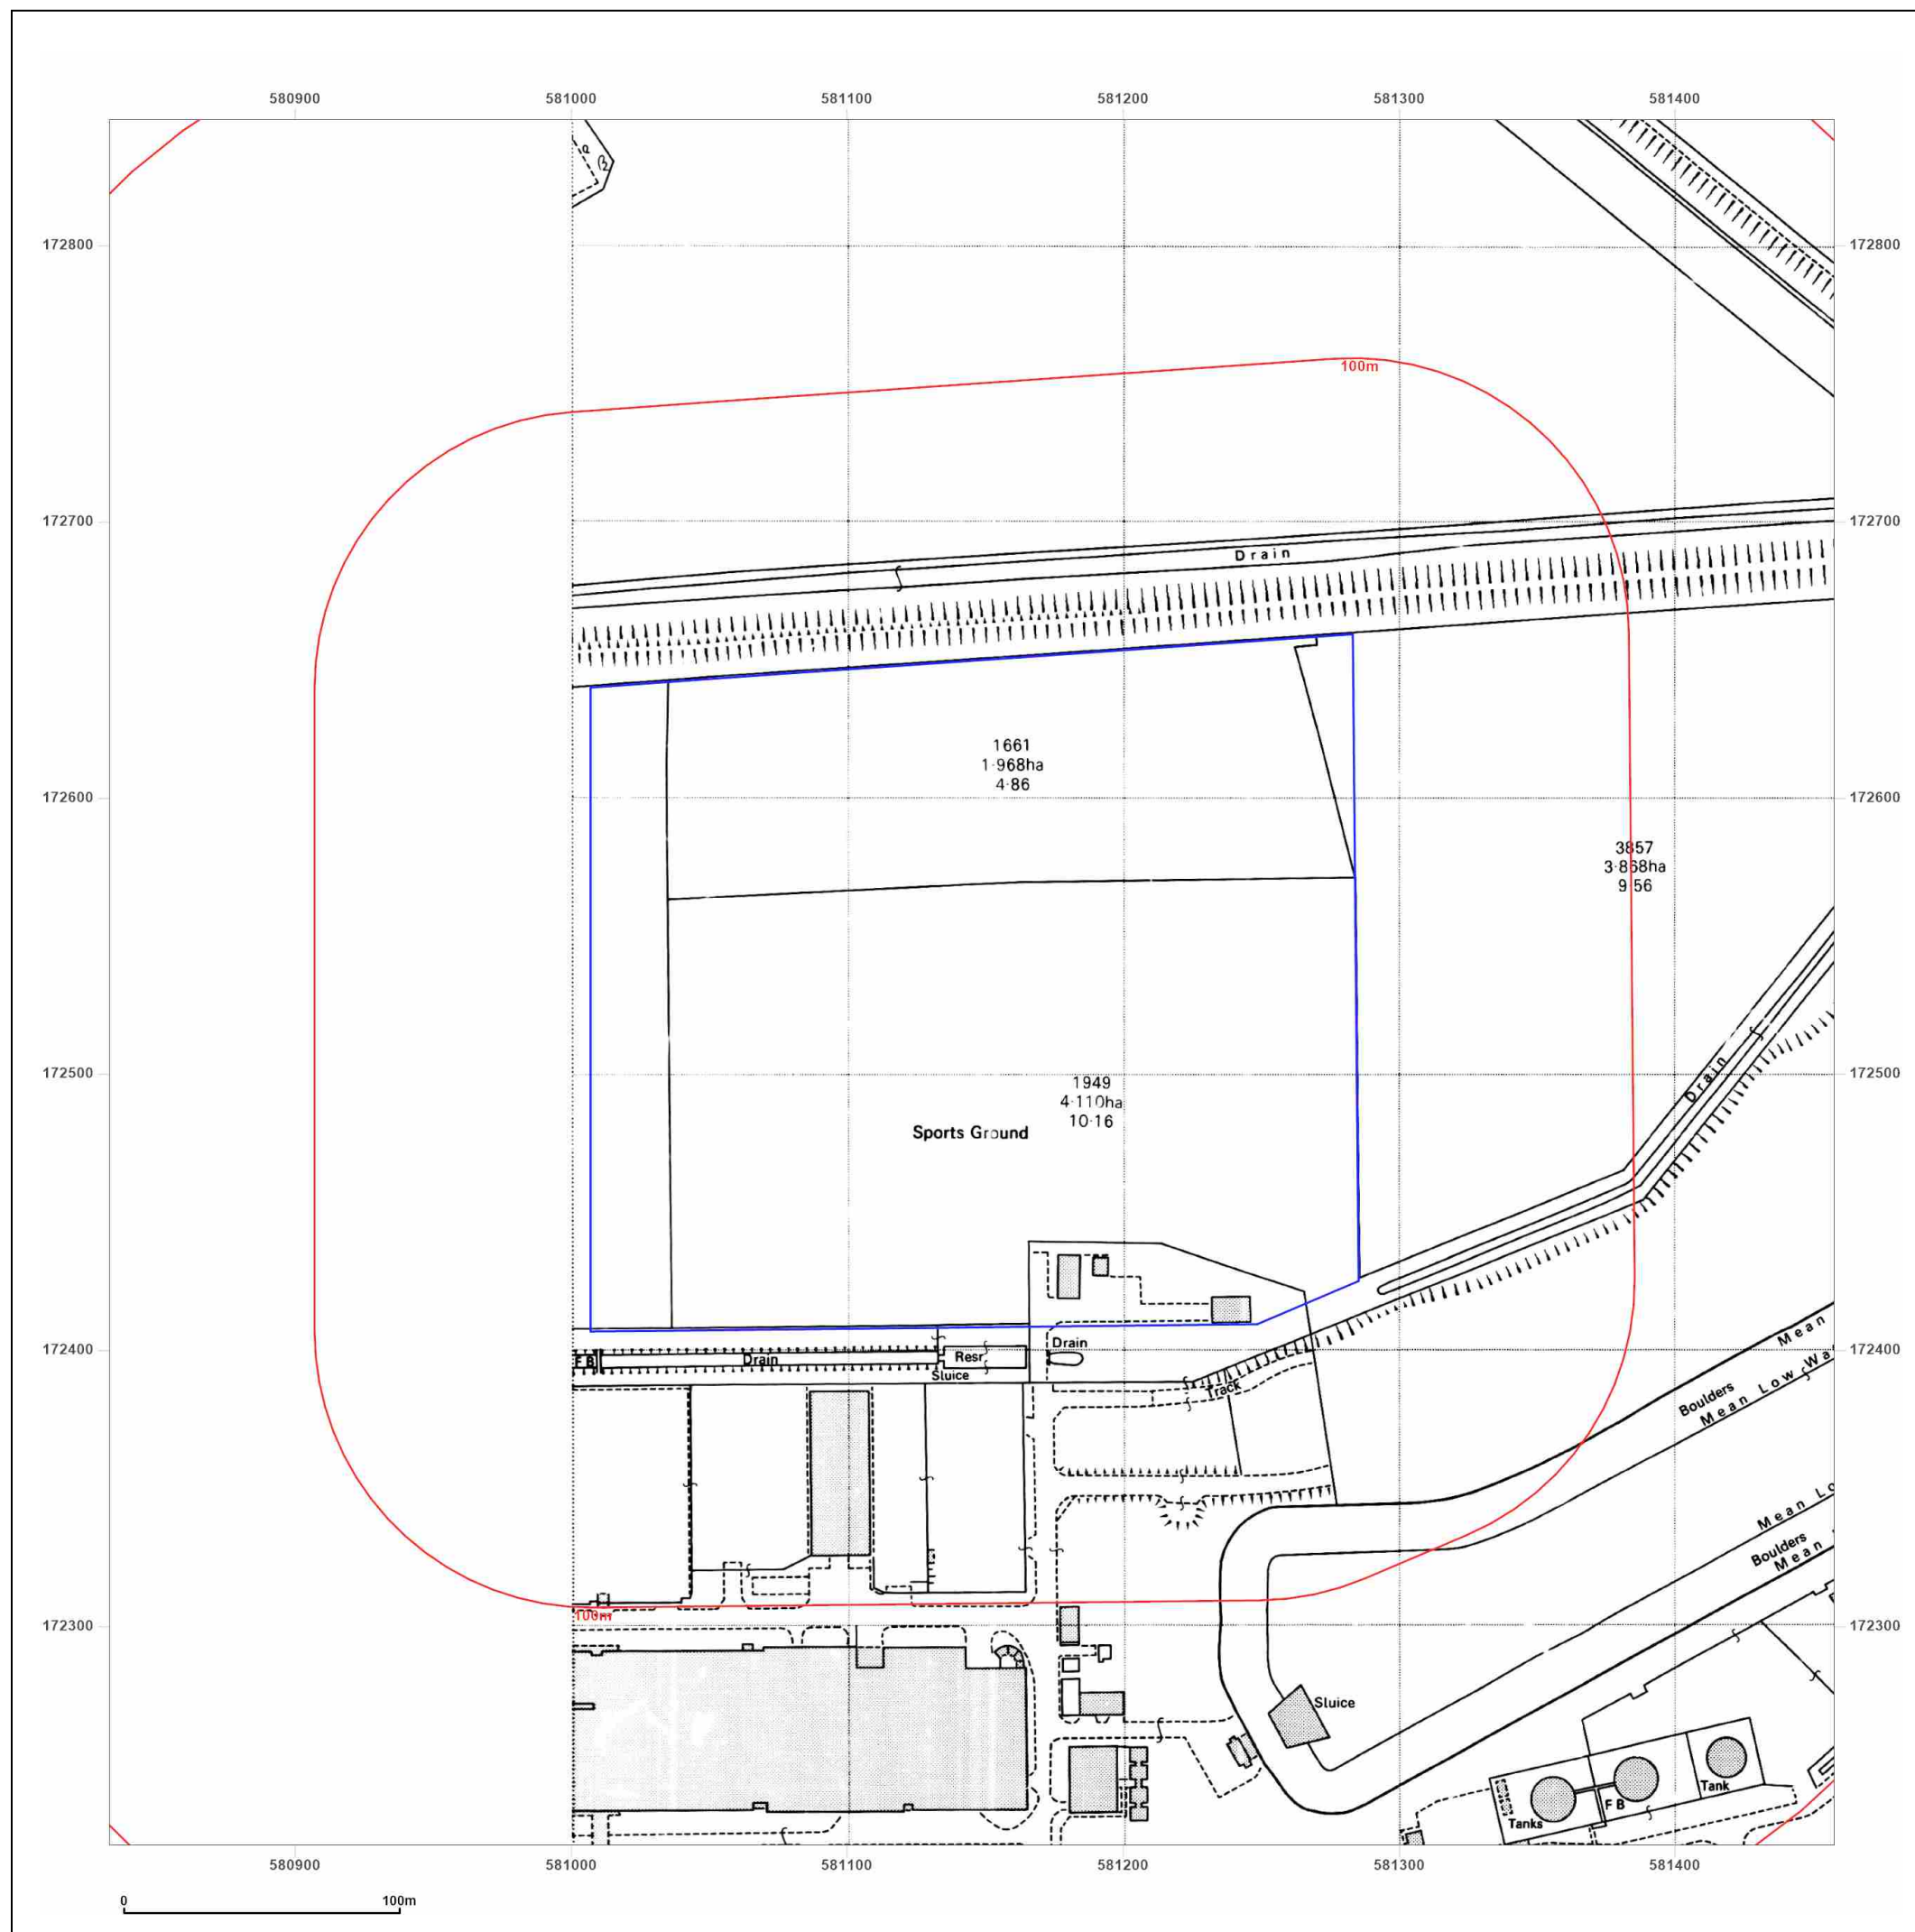

**Scale:** 1:2,500

**Printed at:** 1:2,500

Surveyed N/A  
Revised N/A  
Edition N/A  
Copyright N/A  
Levelled N/A

Produced by  
Groundsure Insights  
[www.groundsure.com](http://www.groundsure.com)

Supplied by:  
[www.centremapslive.com](http://www.centremapslive.com)  
[groundsure@centremaps.com](mailto:groundsure@centremaps.com)