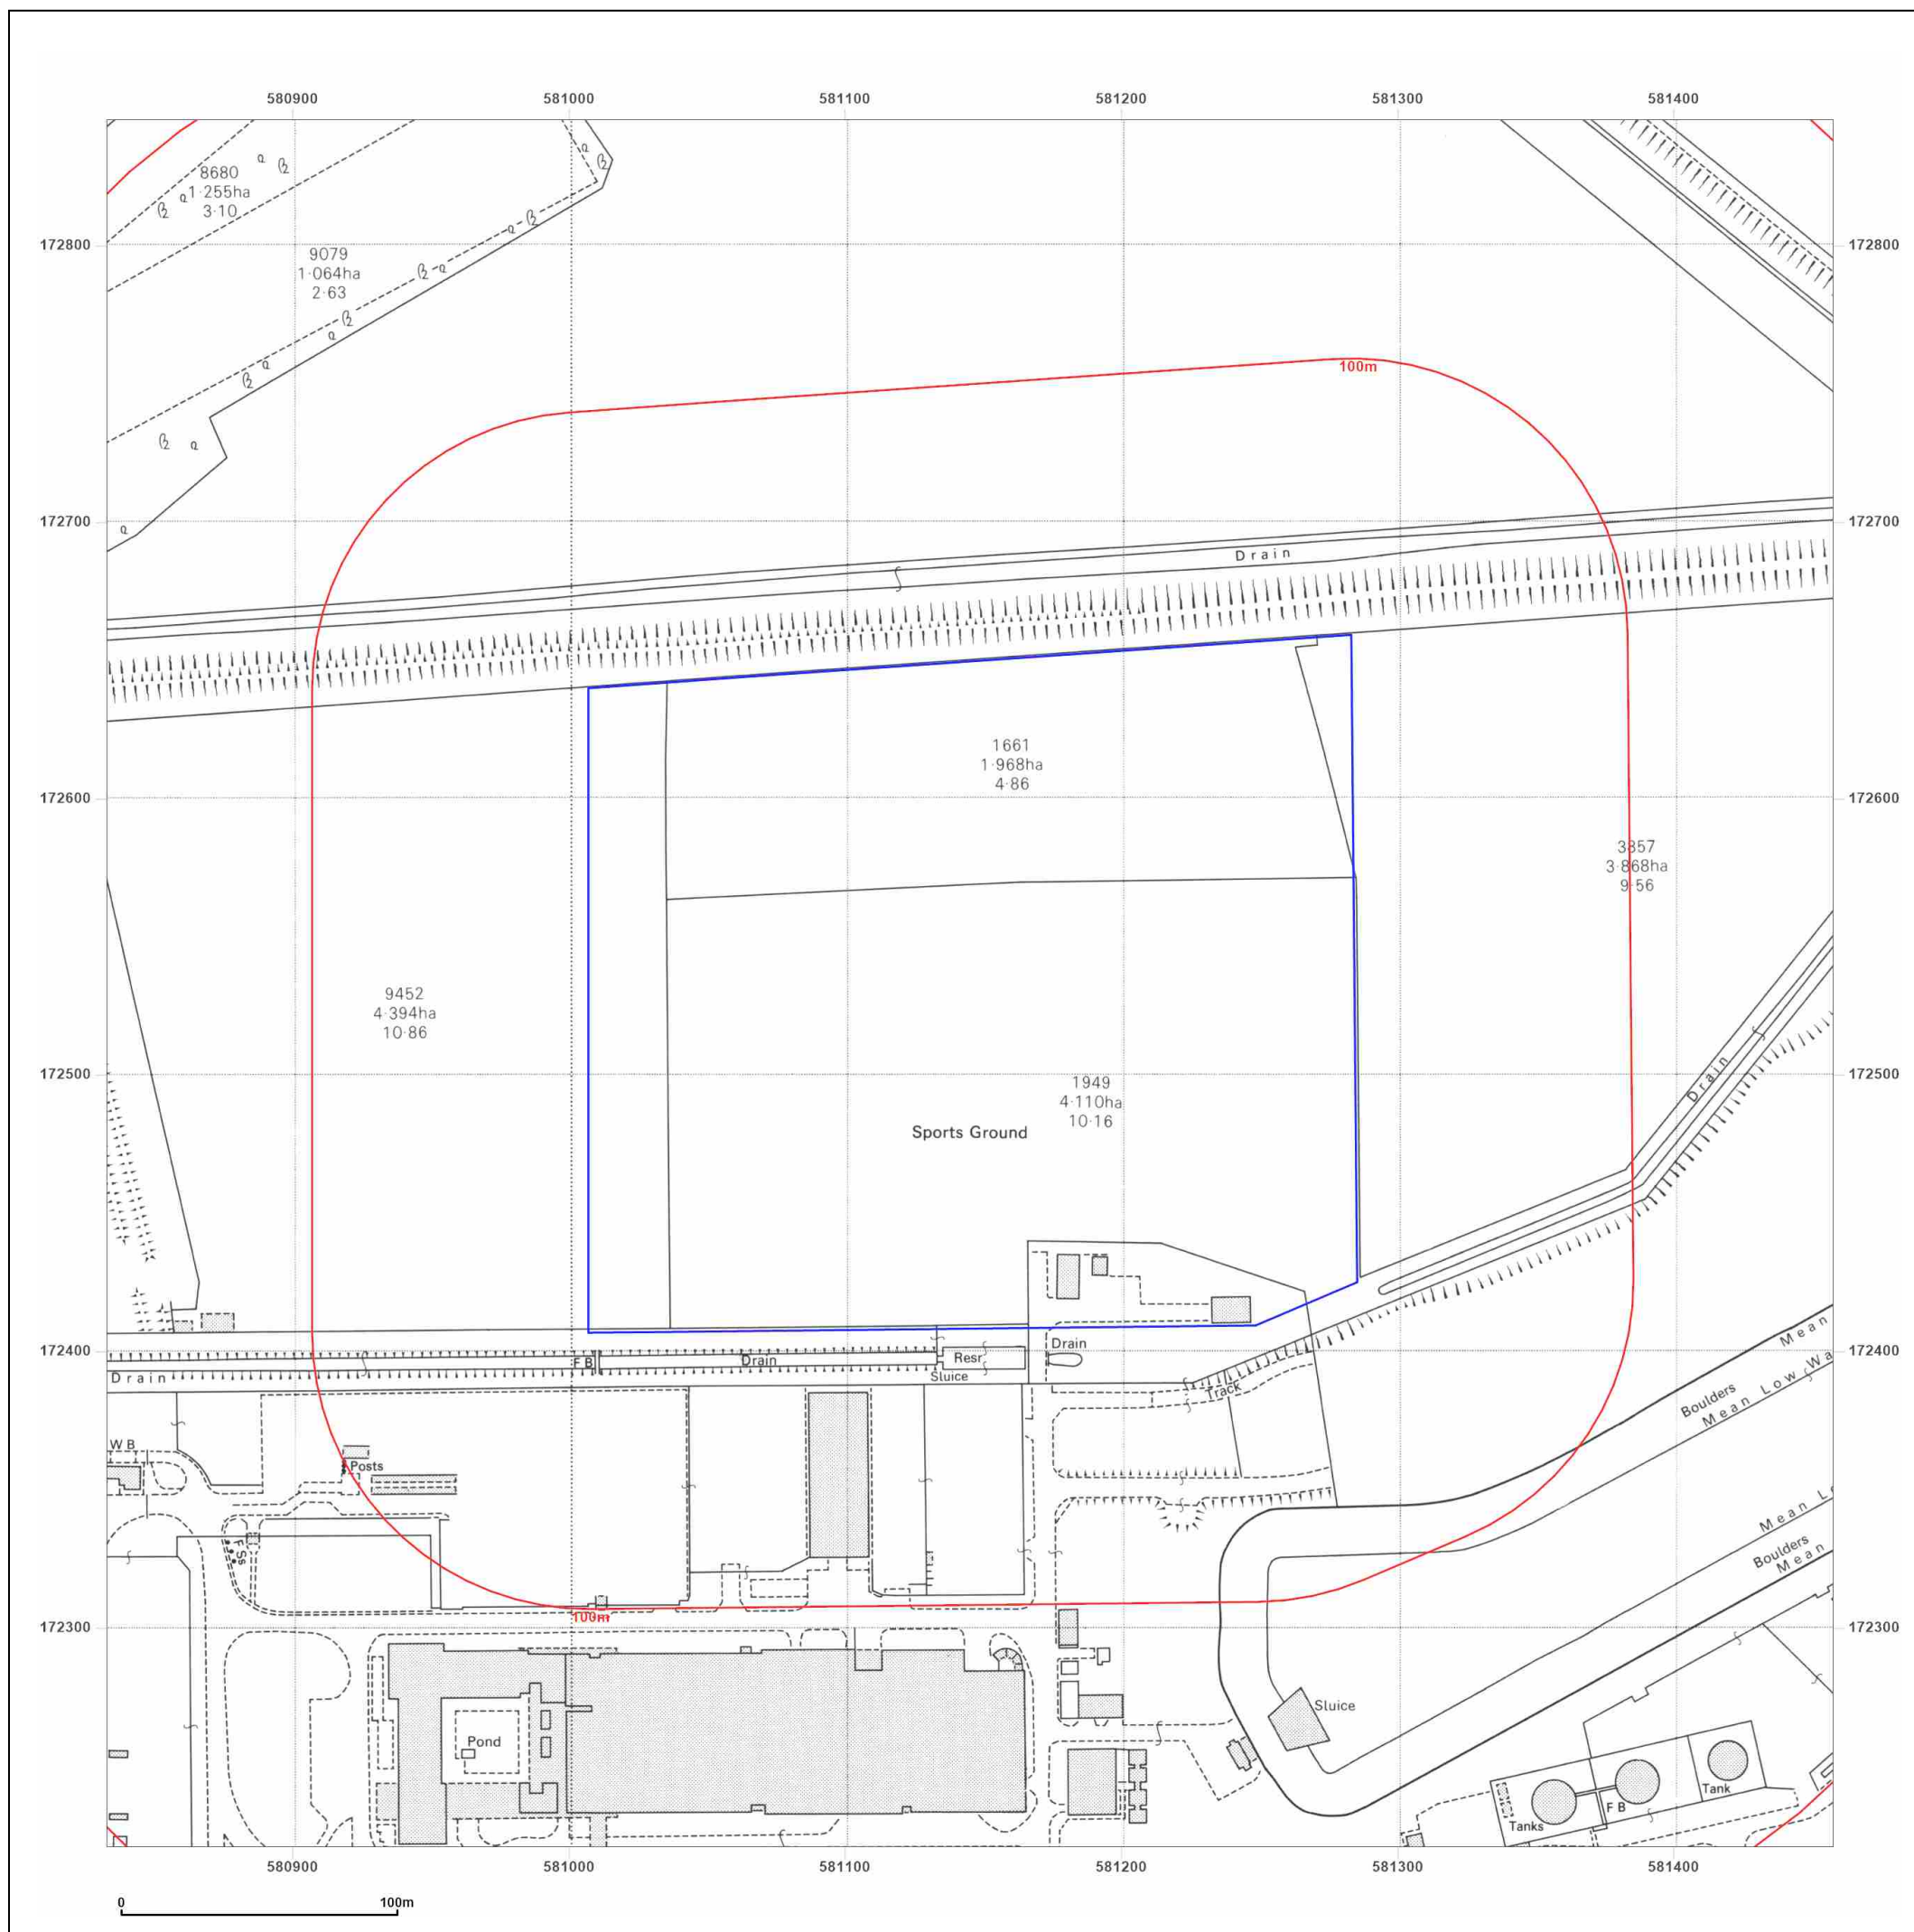

Site Details:

Medway Energy for Waste Facility, ME3 9NQ

Client Ref: CMAPS-CM-1135723-2894-141123
Report Ref: CMAPS-CM-1135723-2894-141123HIS
Grid Ref: 581145, 172533

Map Name: National Grid

Map date: 1985

Scale: 1:2,500

Printed at: 1:2,500

Surveyed 1985
Revised 1985
Edition N/A
Copyright 1986
Levelled 1952

Produced by
Groundsure Insights
www.groundsure.com

Supplied by:
www.centremapslive.com
groundsure@centremaps.com

© Crown copyright and database rights 2018 Ordnance Survey 100035207

Production date: 14 November 2023

Map legend available at:
www.groundsure.com/sites/default/files/groundsure_legend.pdf