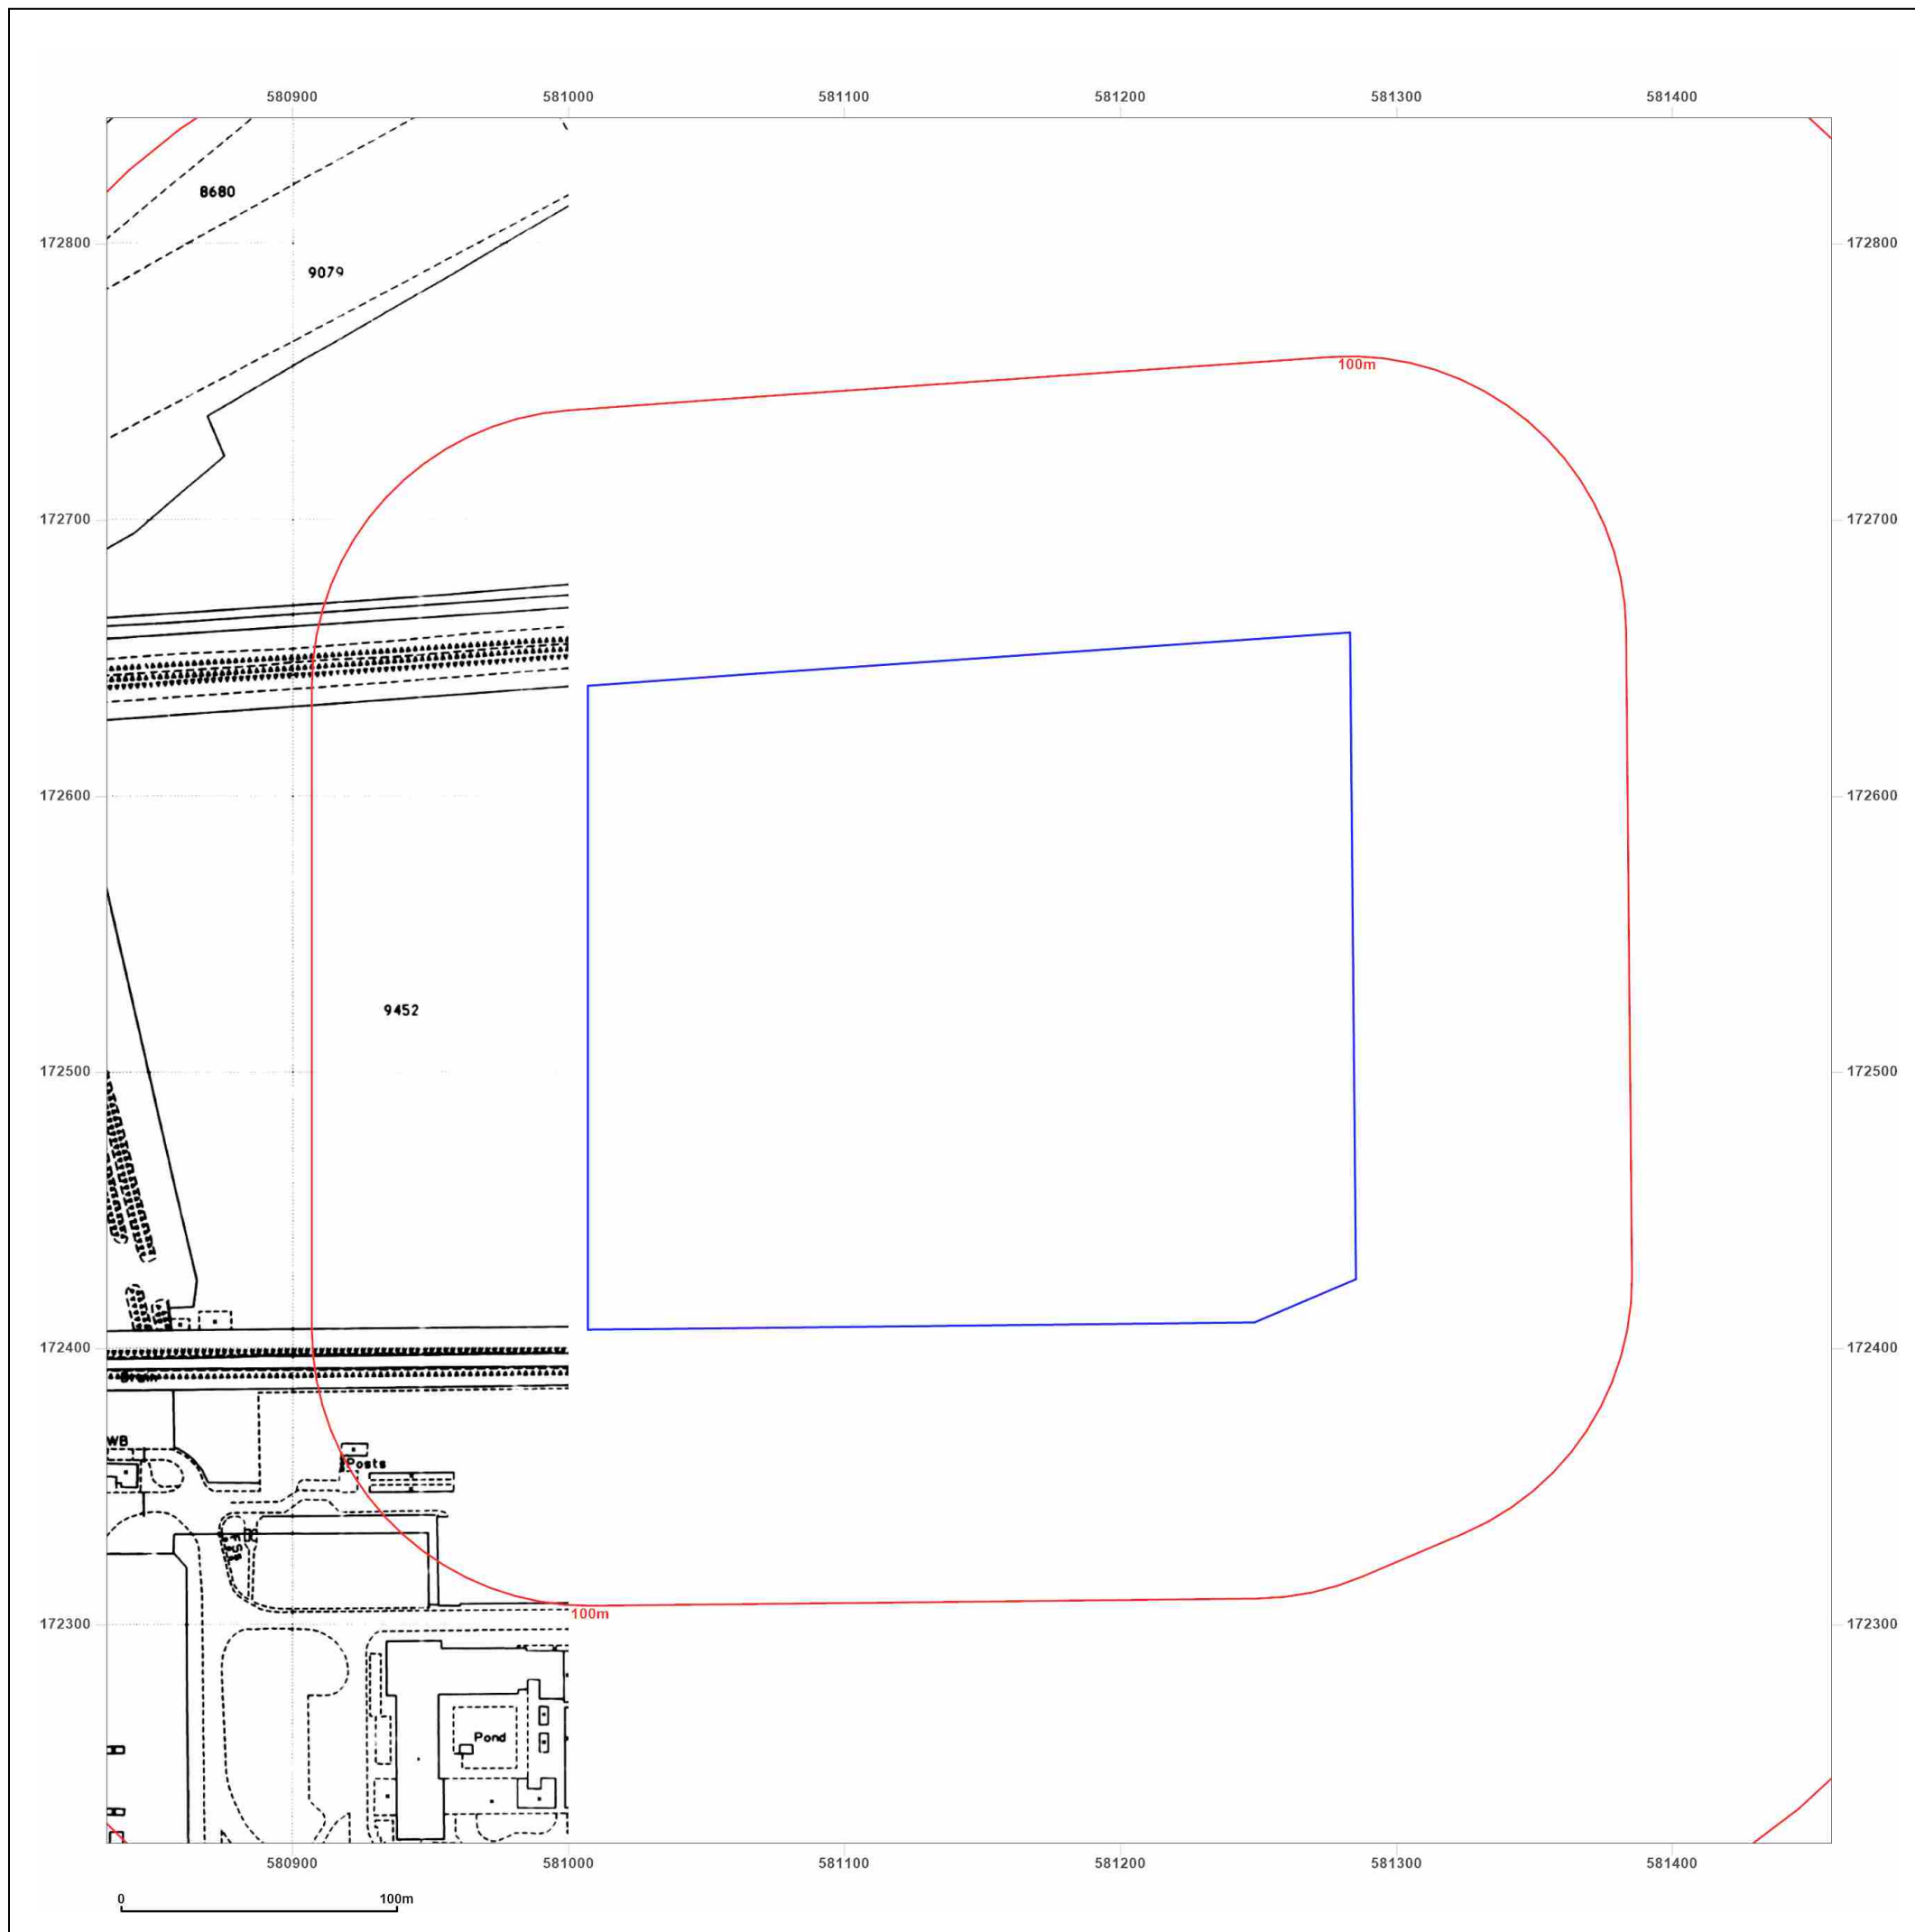

Site Details:

Medway Energy for Waste Facility, ME3 9NQ

Client Ref: CMAPS-CM-1135723-2894-141123
Report Ref: CMAPS-CM-1135723-2894-141123HIS
Grid Ref: 581145, 172533

Map Name: National Grid

Map date: 1993

Scale: 1:2,500

Printed at: 1:2,500

Surveyed N/A
Revised N/A
Edition N/A
Copyright 1993
Levelled N/A

Produced by
Groundsure Insights
www.groundsure.com

Supplied by:
www.centremapslive.com
groundsure@centremaps.com

© Crown copyright and database rights 2018 Ordnance Survey 100035207

Production date: 14 November 2023

Map legend available at:
www.groundsure.com/sites/default/files/groundsure_legend.pdf