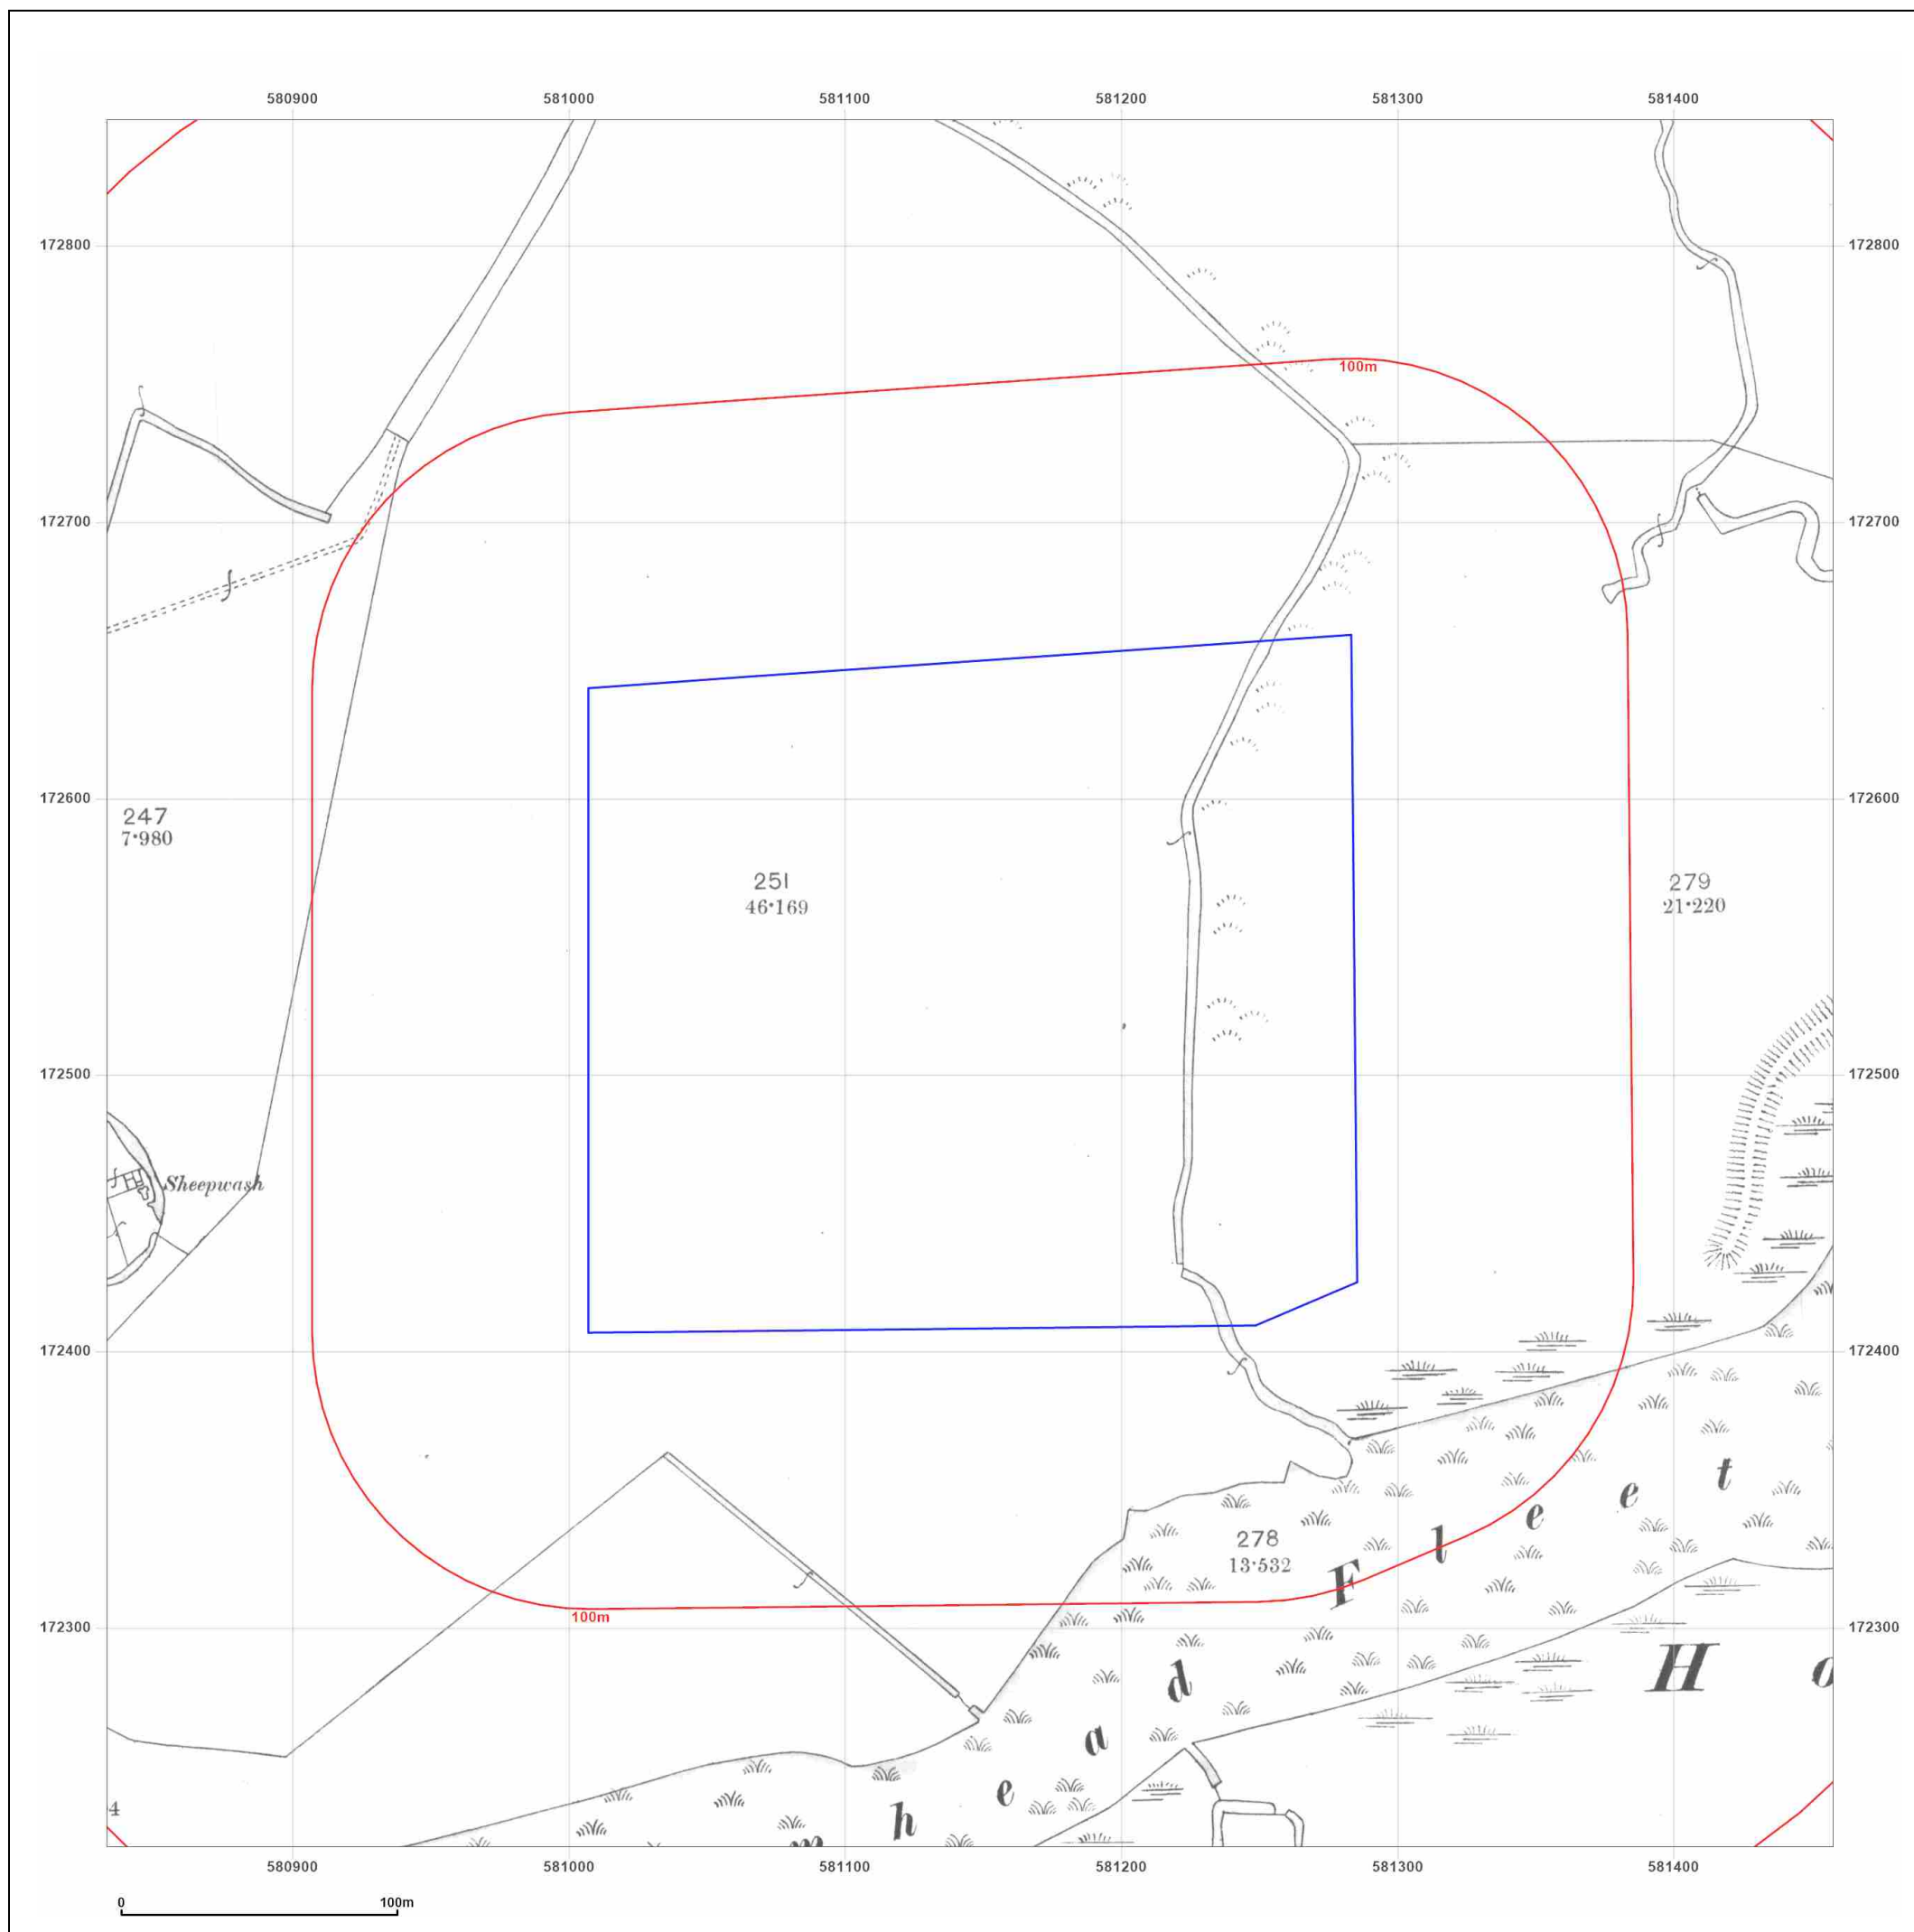

**Scale:** 1:2,500

**Printed at:** 1:2,500

Surveyed 1897  
Revised 1897  
Edition N/A  
Copyright N/A  
Levelled N/A

Produced by  
Groundsure Insights  
[www.groundsure.com](http://www.groundsure.com)

Supplied by:  
[www.centremapslive.com](http://www.centremapslive.com)  
[groundsure@centremaps.com](mailto:groundsure@centremaps.com)

© Crown copyright and database rights 2018 Ordnance Survey 100035207

Production date: 14 November 2023

Map legend available at:  
[www.groundsure.com/sites/default/files/groundsure\\_legend.pdf](http://www.groundsure.com/sites/default/files/groundsure_legend.pdf)