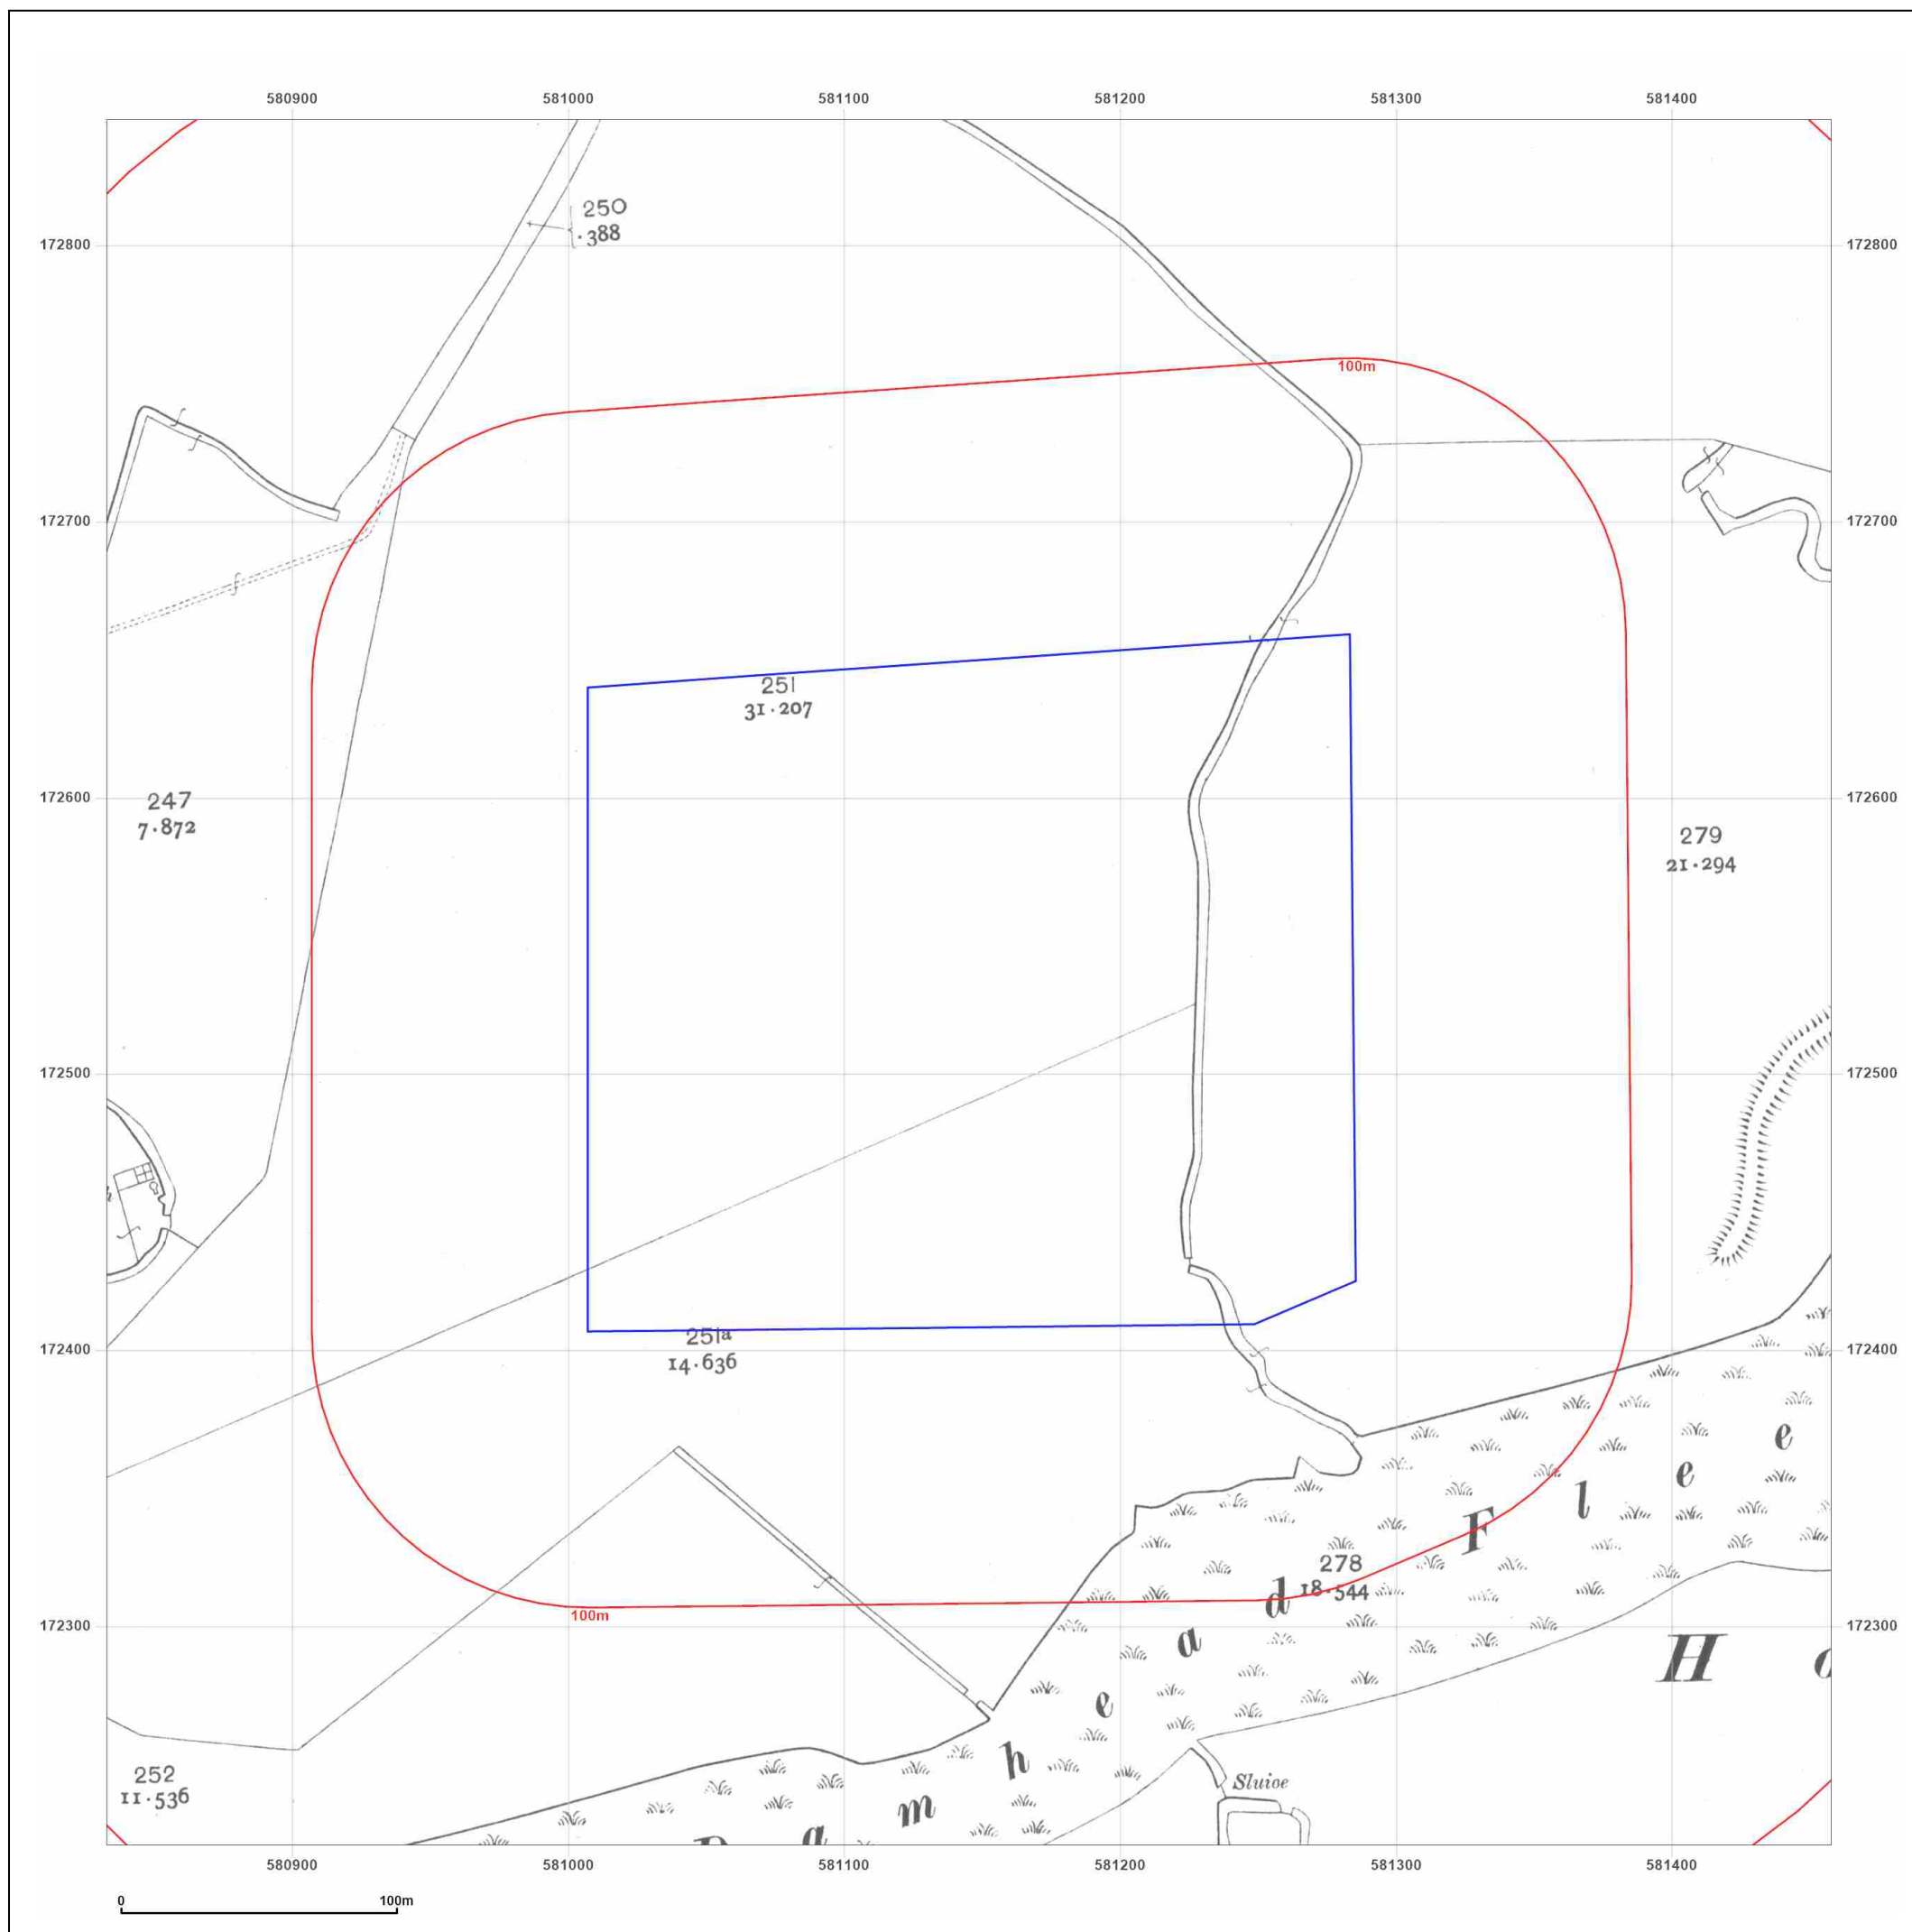

Produced by
Groundsure Insights
www.groundsure.com

Supplied by:
www.centremapslive.com
groundsure@centremaps.com

© Crown copyright and database rights 2018 Ordnance Survey 100035207

Production date: 14 November 2023

Map legend available at:
www.groundsure.com/sites/default/files/groundsure_legend.pdf