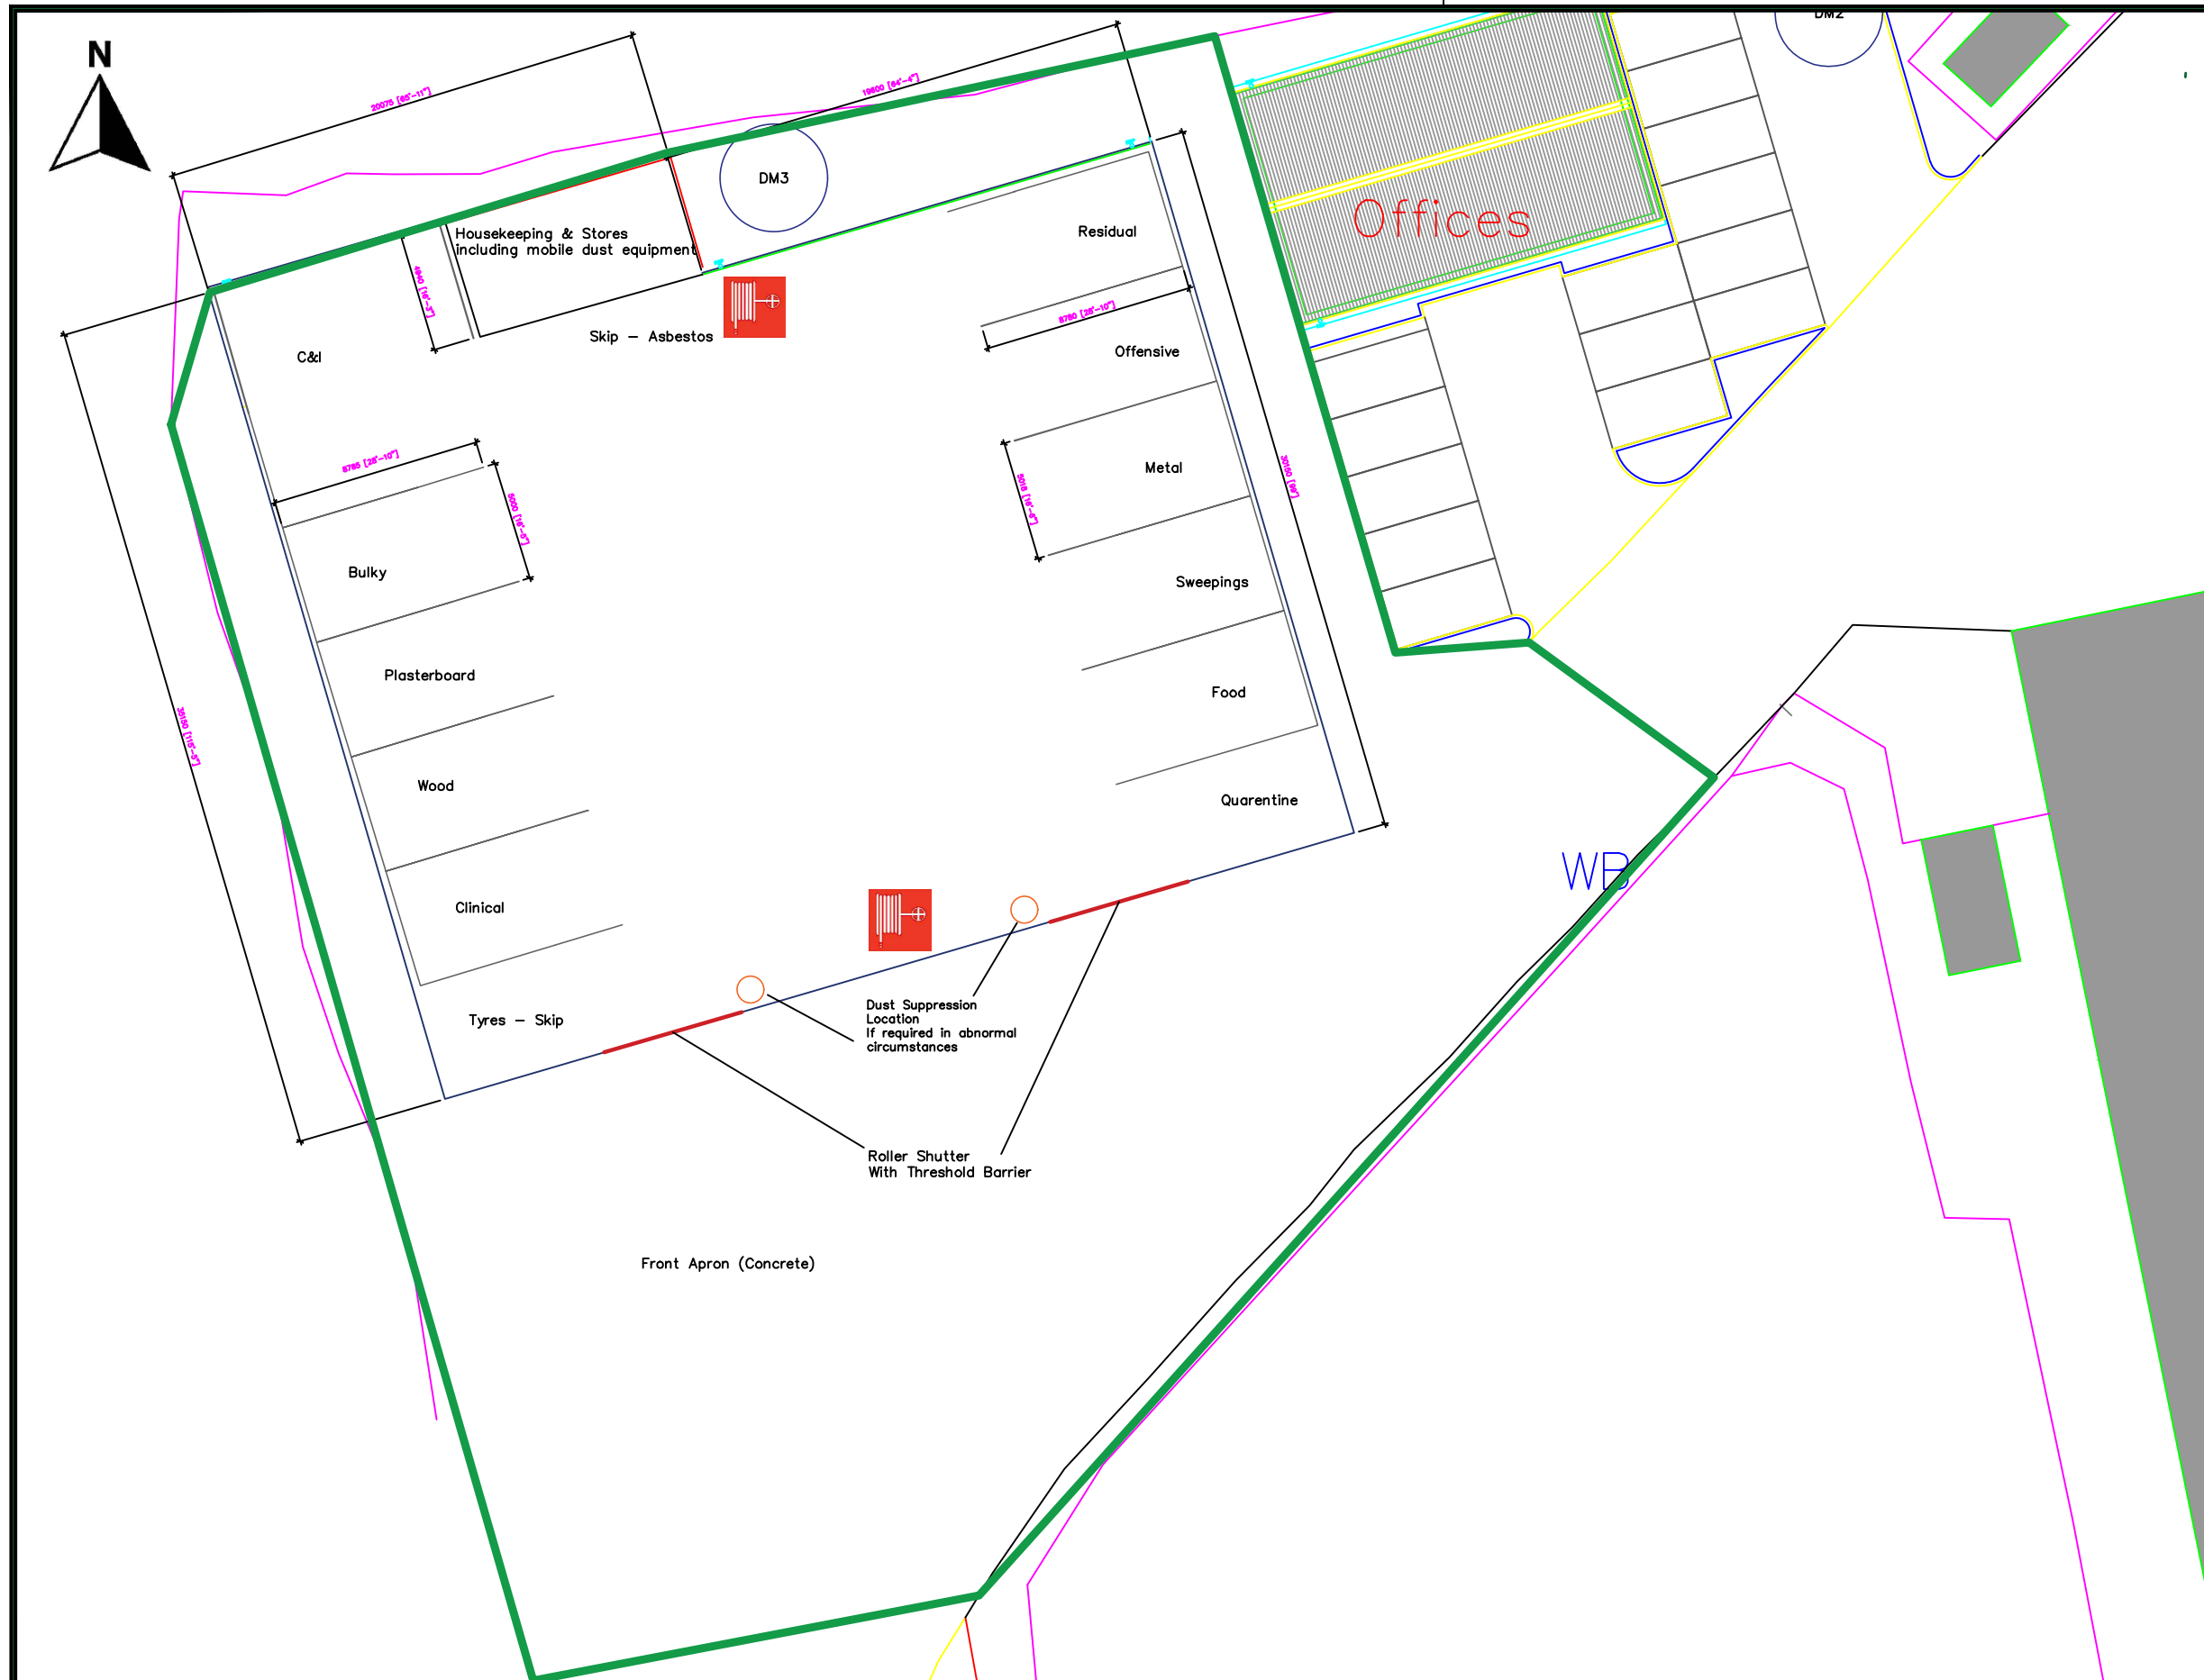

Permit Boundary

Scale 1:500

Title	Blaise Farm WTS - Site Layout Map	Creator	James Cooper
Subject	Site Layout	Scale:	1:500
Client:	Internal	Reviewer:	Sue Grundon
		Drawing Number:	CSRBlaise3
		Date	17/11/2025