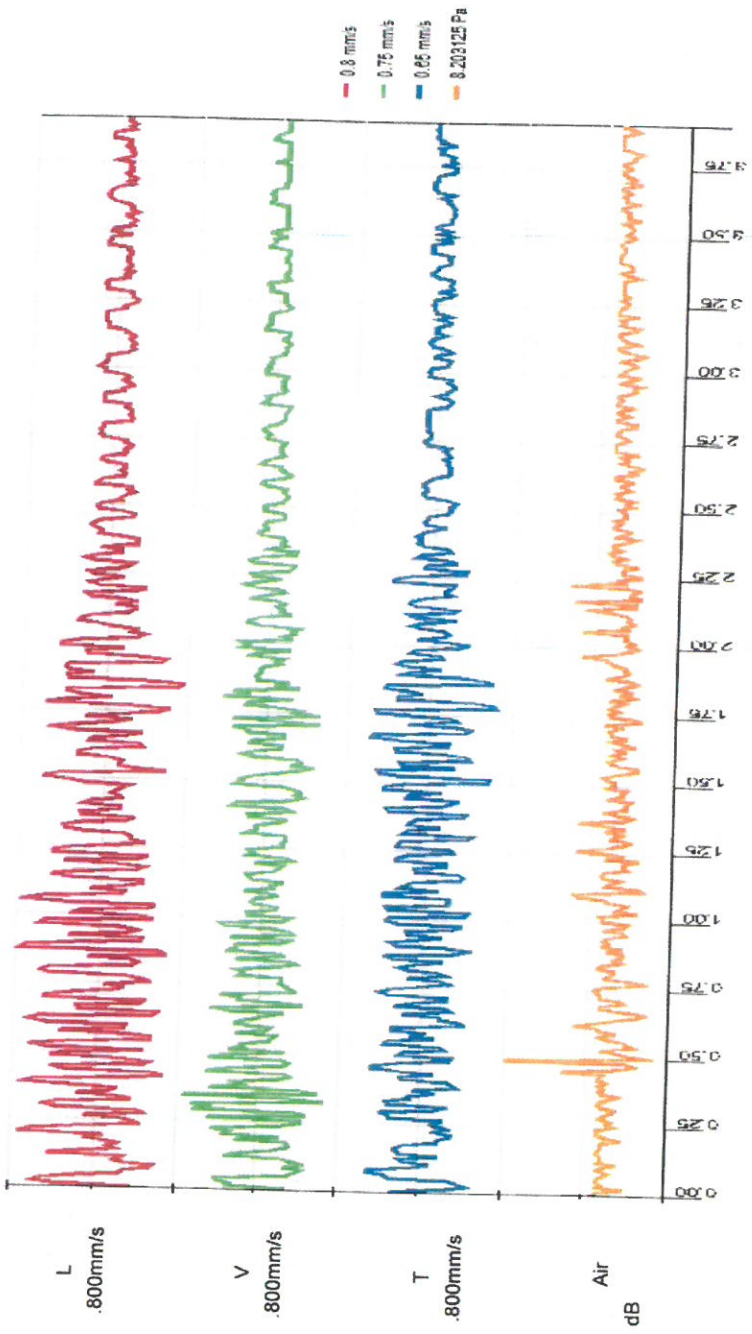

Event 805 22/10/18 13:28:54 Calibrate by: JUN 19 NESB421

EventNo 805		Plane	
Variable	L	V	T
Bank A			
Max Vel (mm/s)	.800	.750	.650
Frequency (Hz)	16.7	20.8	35.7
Max Acc (g)	.018	.015	.013
Max Disp (mm)	.009	.008	.009
Resultant Max A	.850mm/s		
Air Overpressure	112dB		
Date	22/10/18		
Time	13:28:54		
Voltage	5.48		