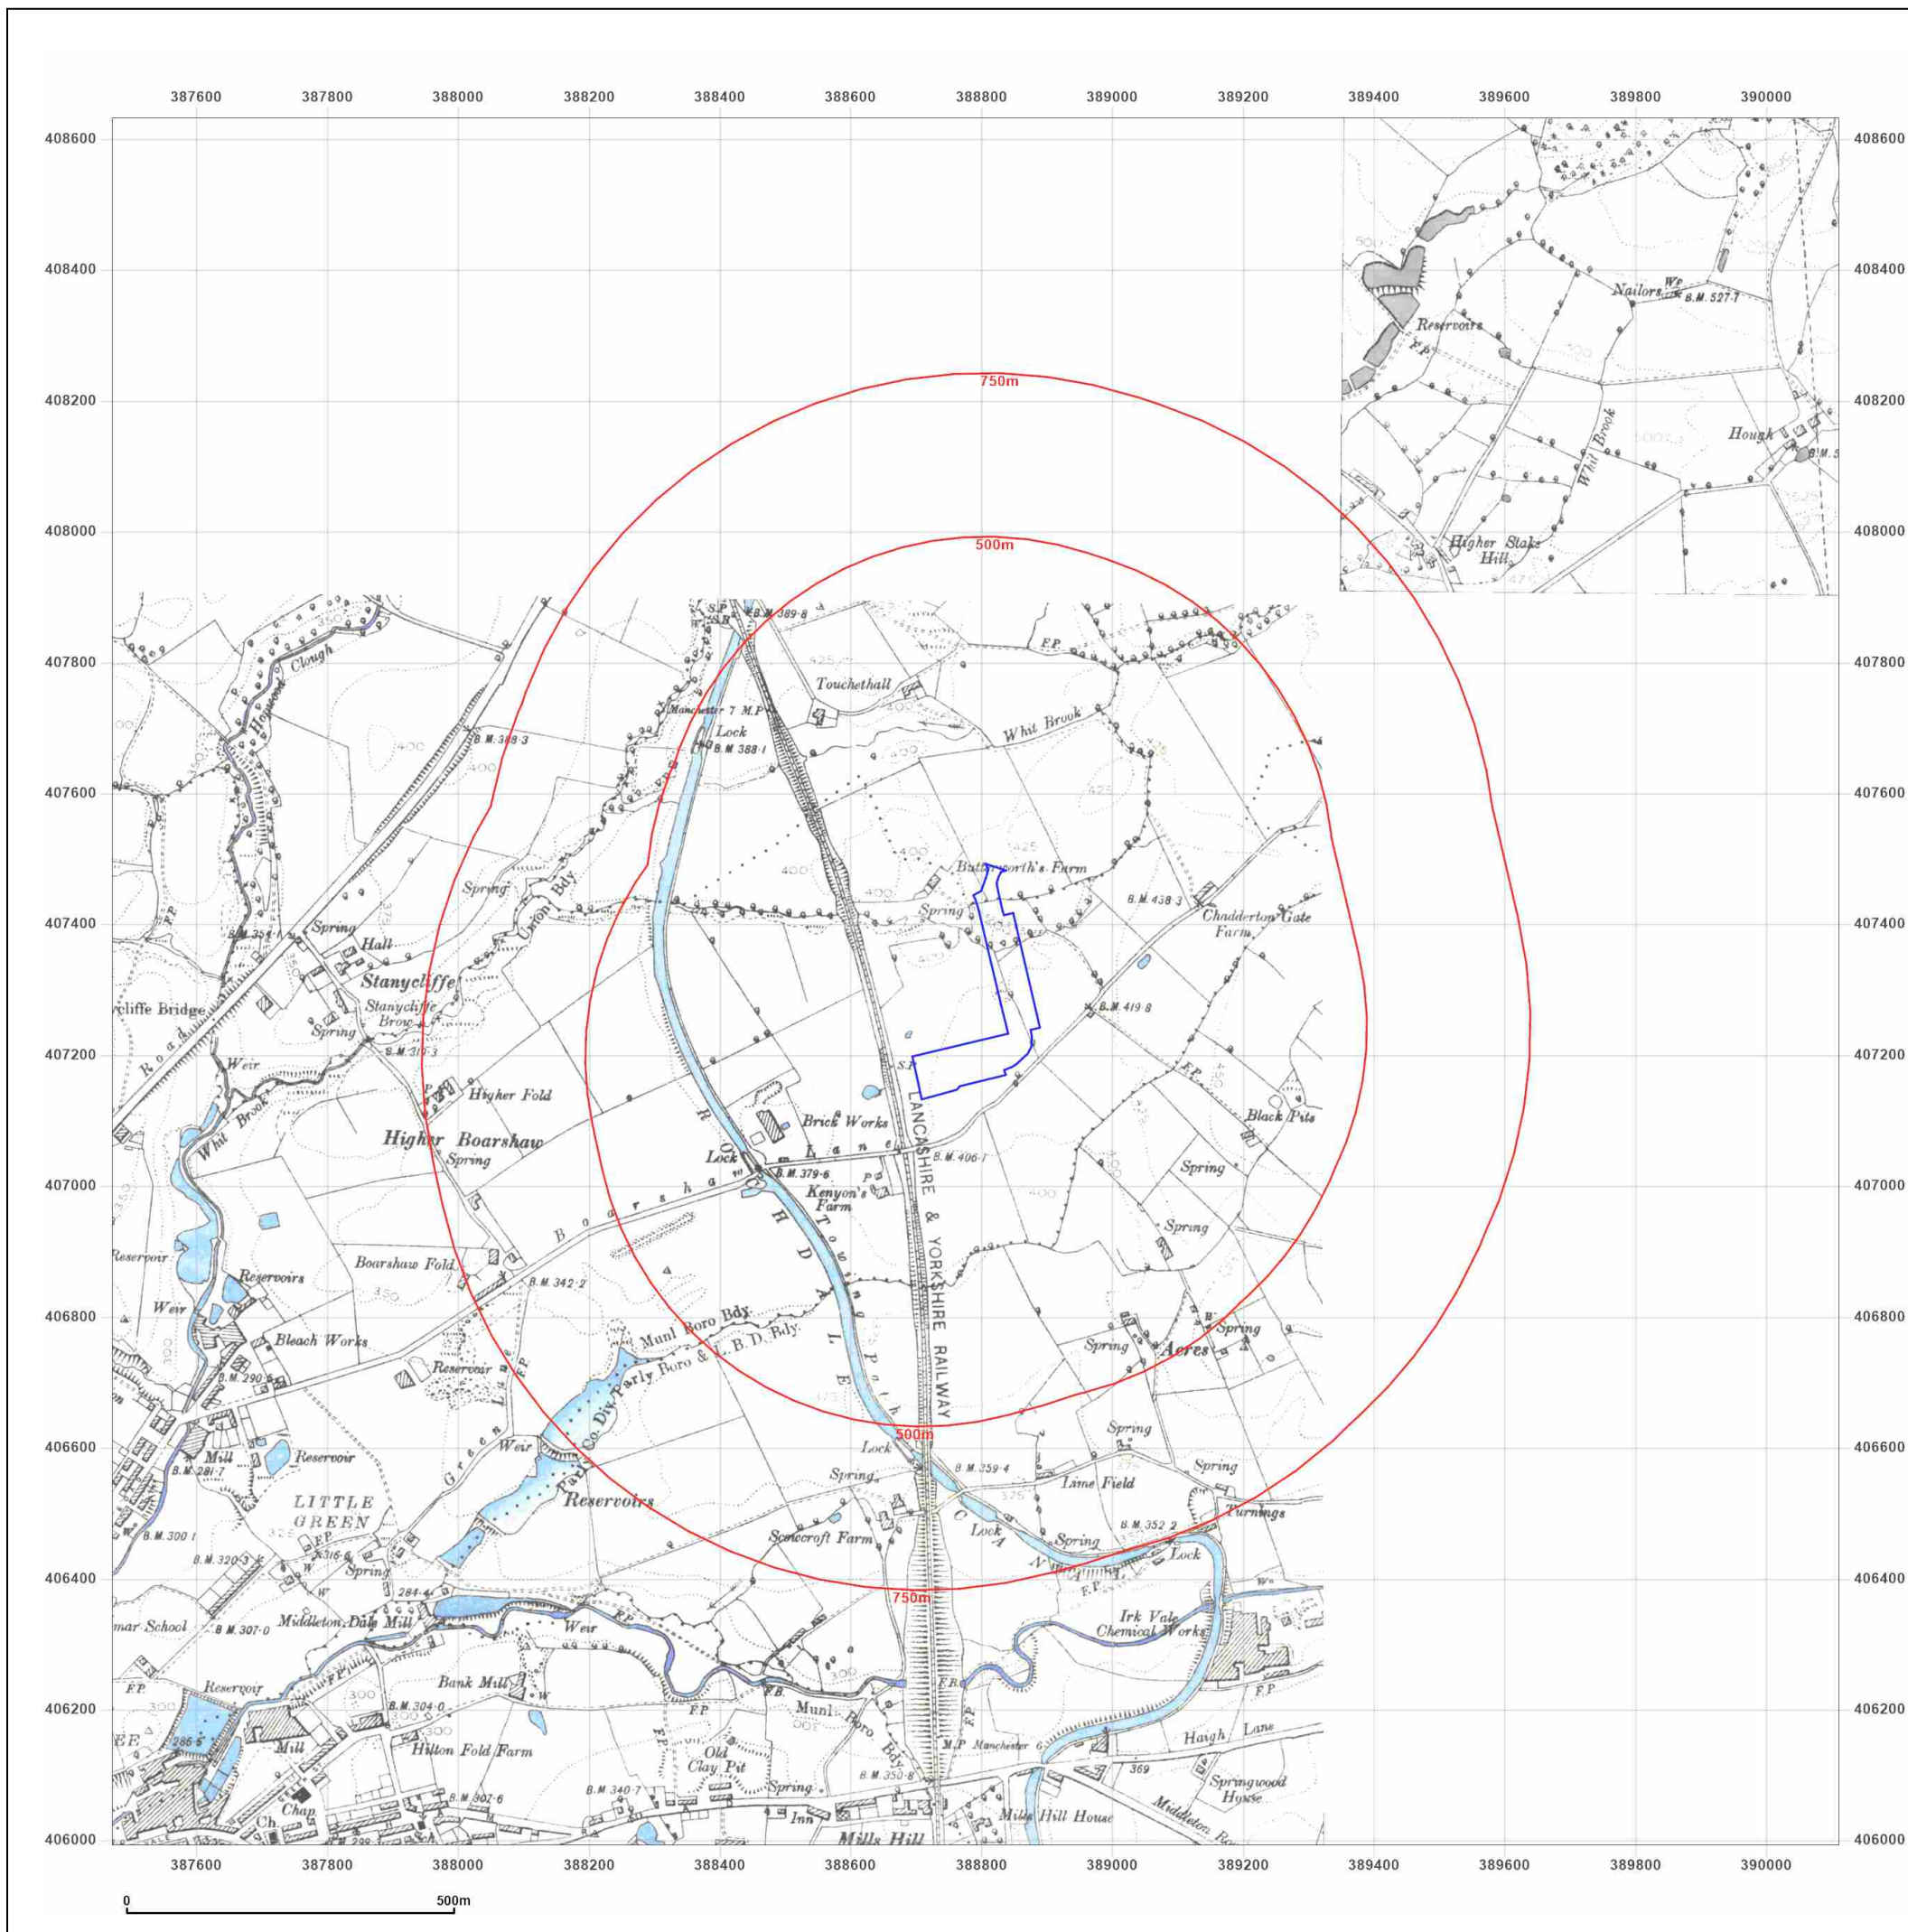

Client Ref: K547.1 GXO / POWE3321
Report Ref: GS-7DU-1CK-21L-QU8
Grid Ref: 388790, 407312

Map Name: County Series

Map date: 1890-1891

Scale: 1:10,560

Printed at: 1:10,560

Surveyed 1890
Revised 1890
Edition N/A
Copyright N/A
Levelled N/A

Production date: 06 November 2025

Map legend available at:
www.groundsure.com/sites/default/files/groundsure_legend.pdf

Site Details:

GXO Logistics UK Ltd, Touchet
Hall Road, Middleton,
Manchester, M24 2YX