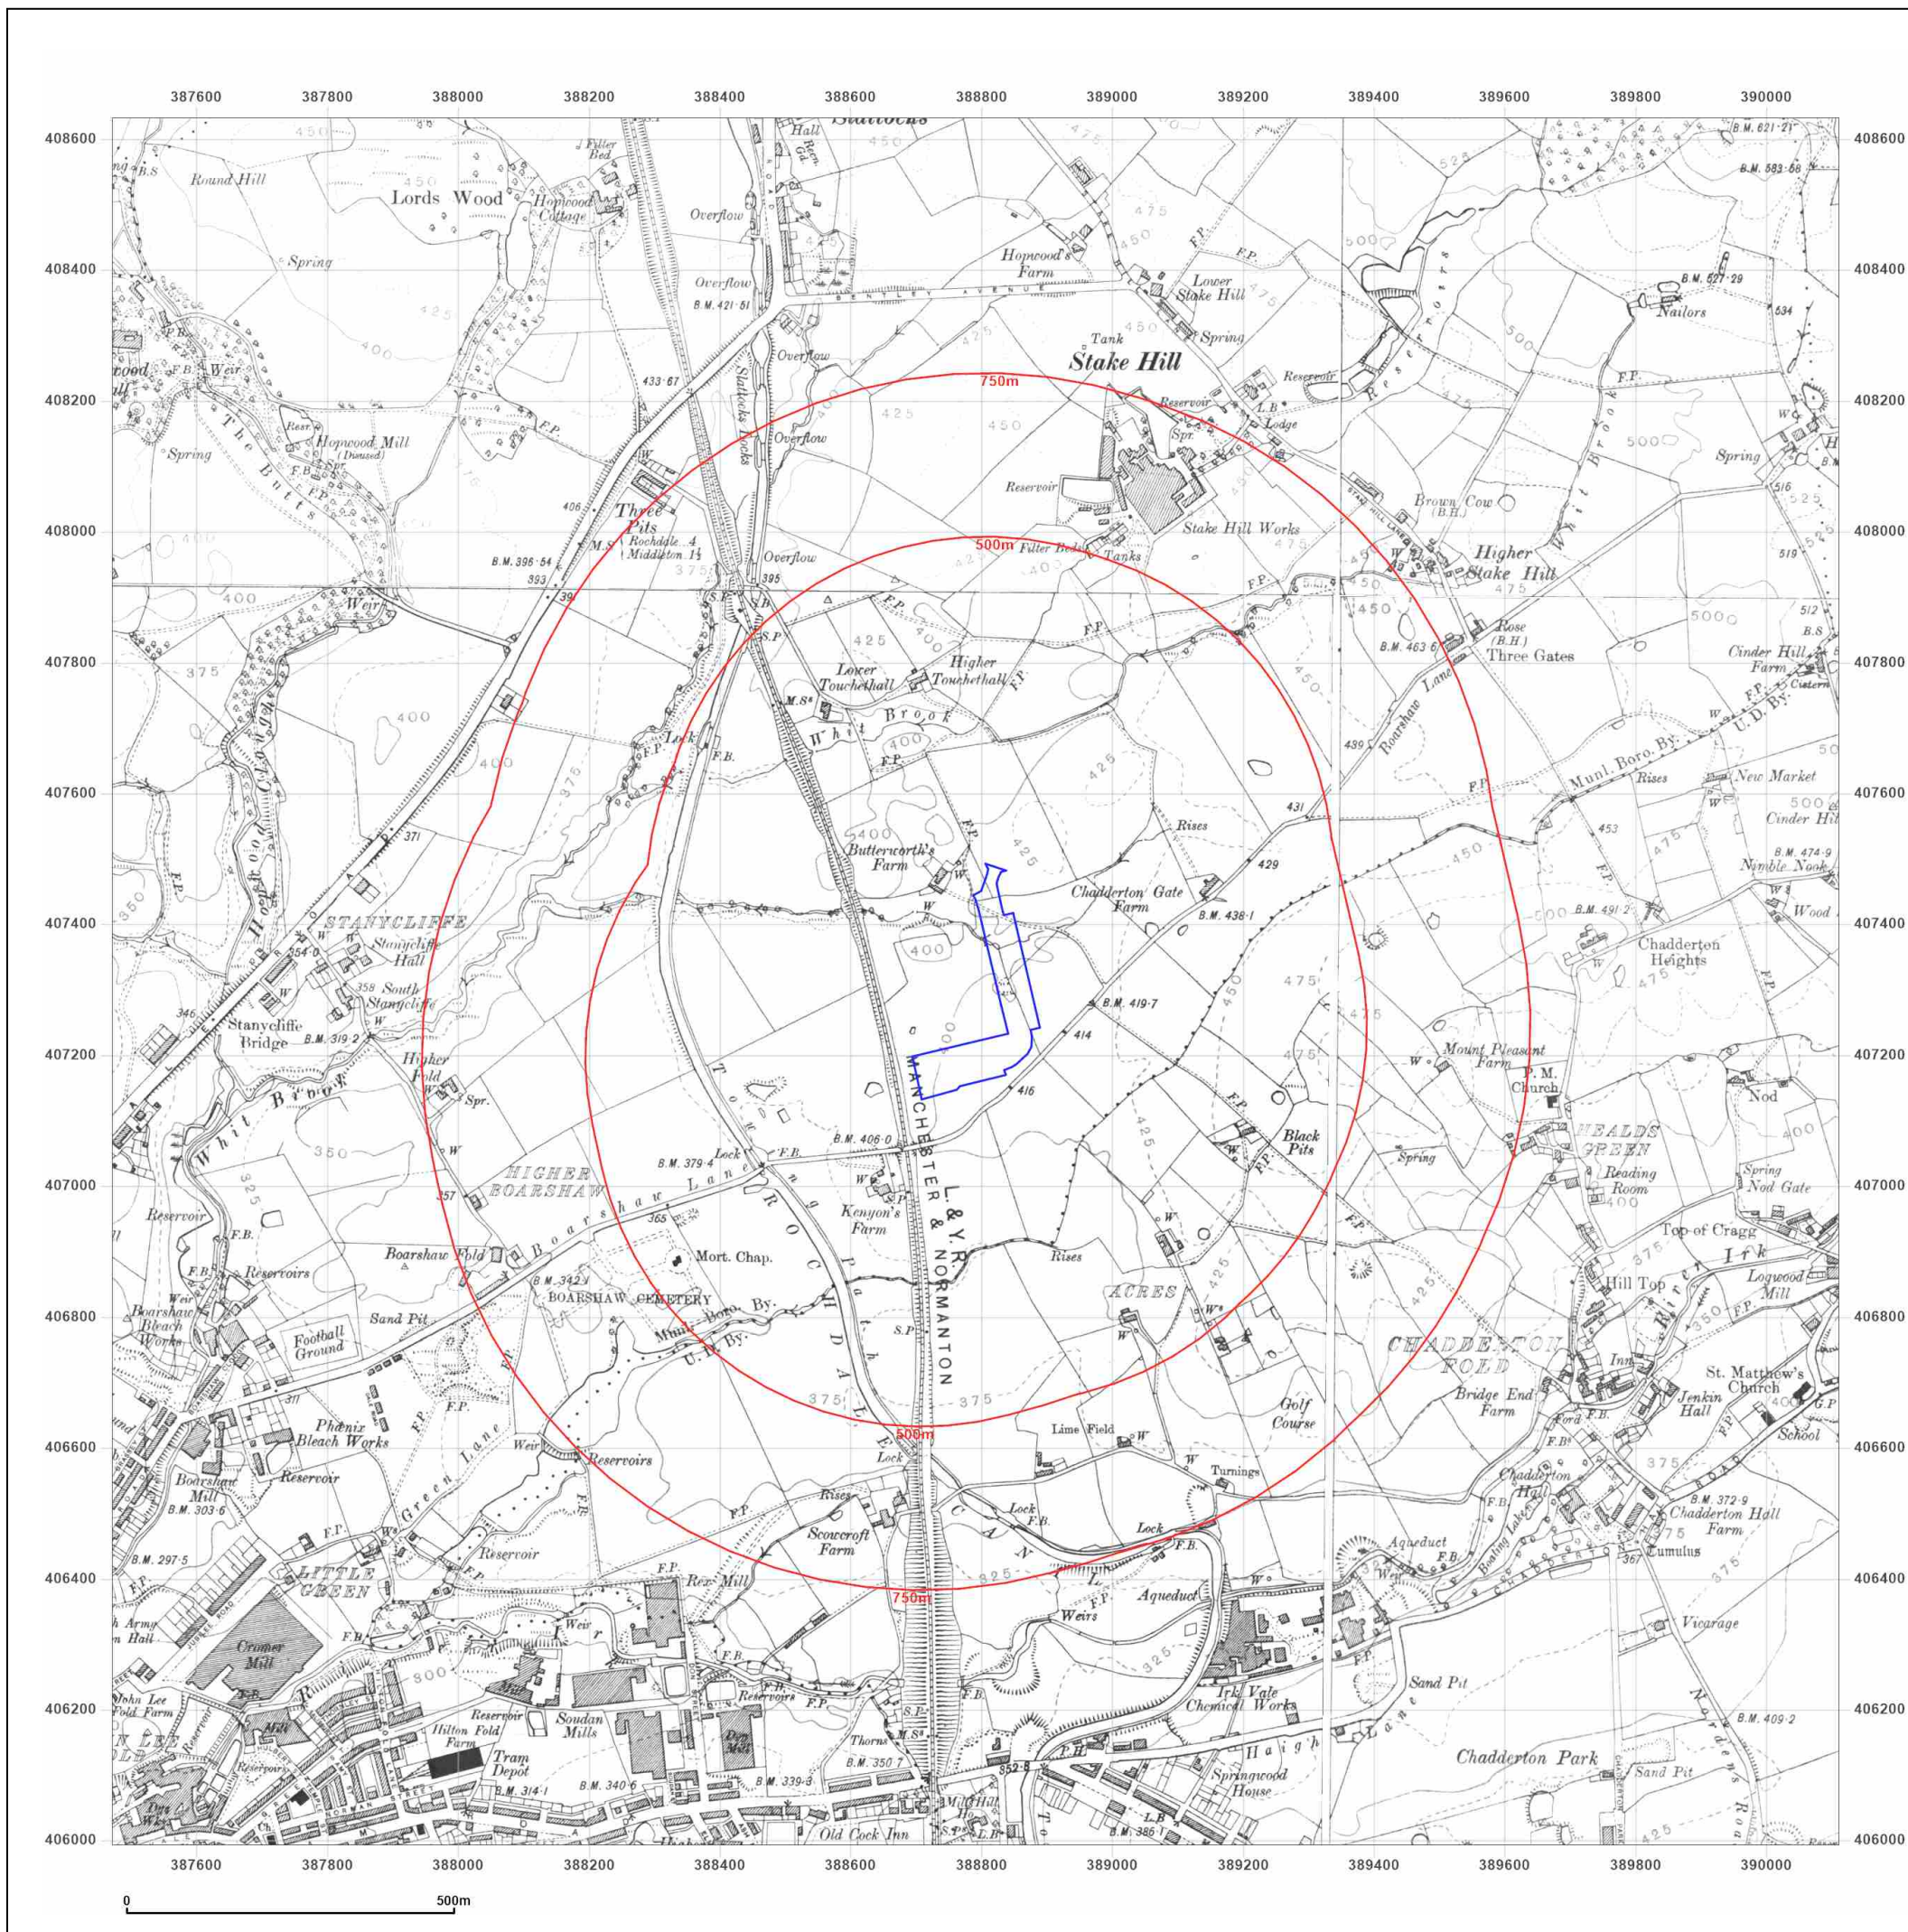

Site Details:

GXO Logistics UK Ltd, Touchet
Hall Road, Middleton,
Manchester, M24 2YX

Client Ref: K547.1 GXO / POWE3321
Report Ref: GS-7DU-1CK-21L-QU8
Grid Ref: 388790, 407312

Map Name: County Series

Map date: 1923-1928

Scale: 1:10,560

Printed at: 1:10,560

Surveyed 1848
Revised 1928
Edition N/A
Copyright N/A
Levelled N/A

Surveyed 1848
Revised 1928
Edition N/A
Copyright N/A
Levelled N/A

Surveyed 1844
Revised 1923
Edition N/A
Copyright N/A
Levelled N/A

Surveyed 1844
Revised 1923
Edition N/A
Copyright N/A
Levelled N/A

Produced by
Groundsure Insights
T: 08444 159000
E: info@groundsure.com
W: www.groundsure.com

© Crown copyright and database rights 2024 Ordnance Survey 100035207

Production date: 06 November 2025

Map legend available at:
www.groundsure.com/sites/default/files/groundsure_legend.pdf