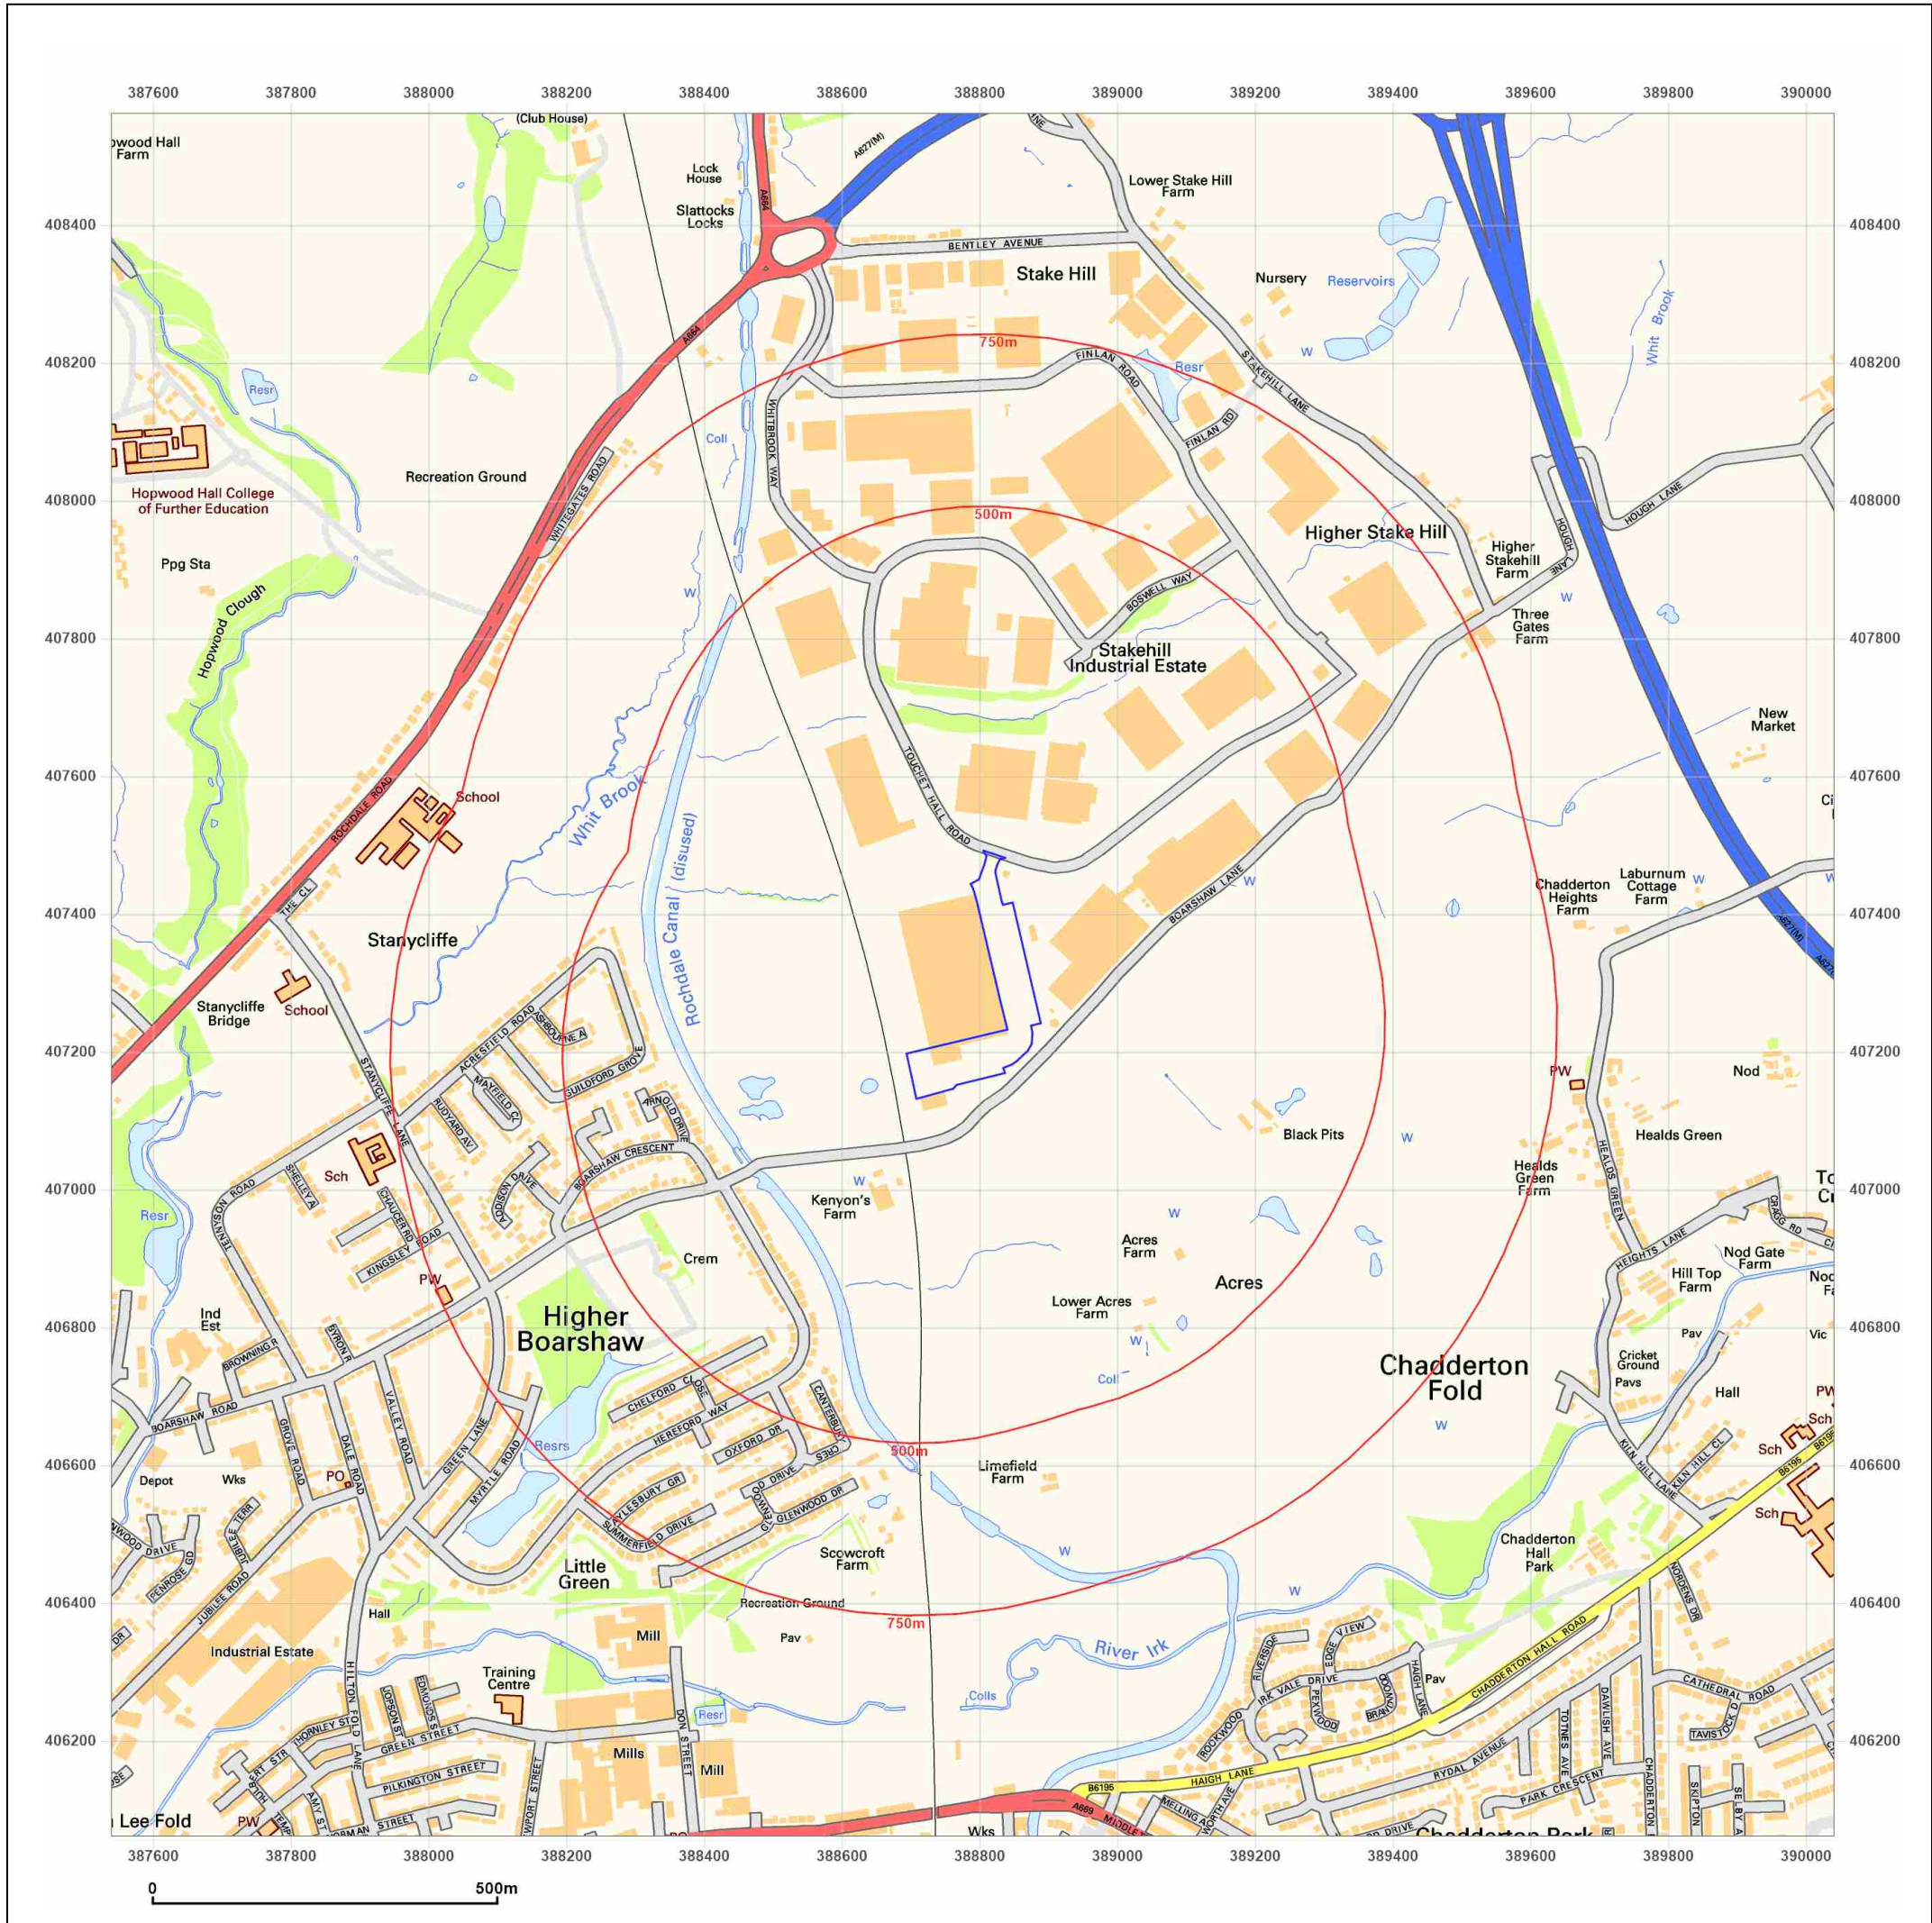

© Crown copyright and database rights 2024 Ordnance Survey 100035207

Production date: 06 November 2025

Map legend available at:
www.groundsure.com/sites/default/files/groundsure_legend.pdf

Site Details:
 GXO Logistics UK Ltd, Touchet
 Hall Road, Middleton,
 Manchester, M24 2YX