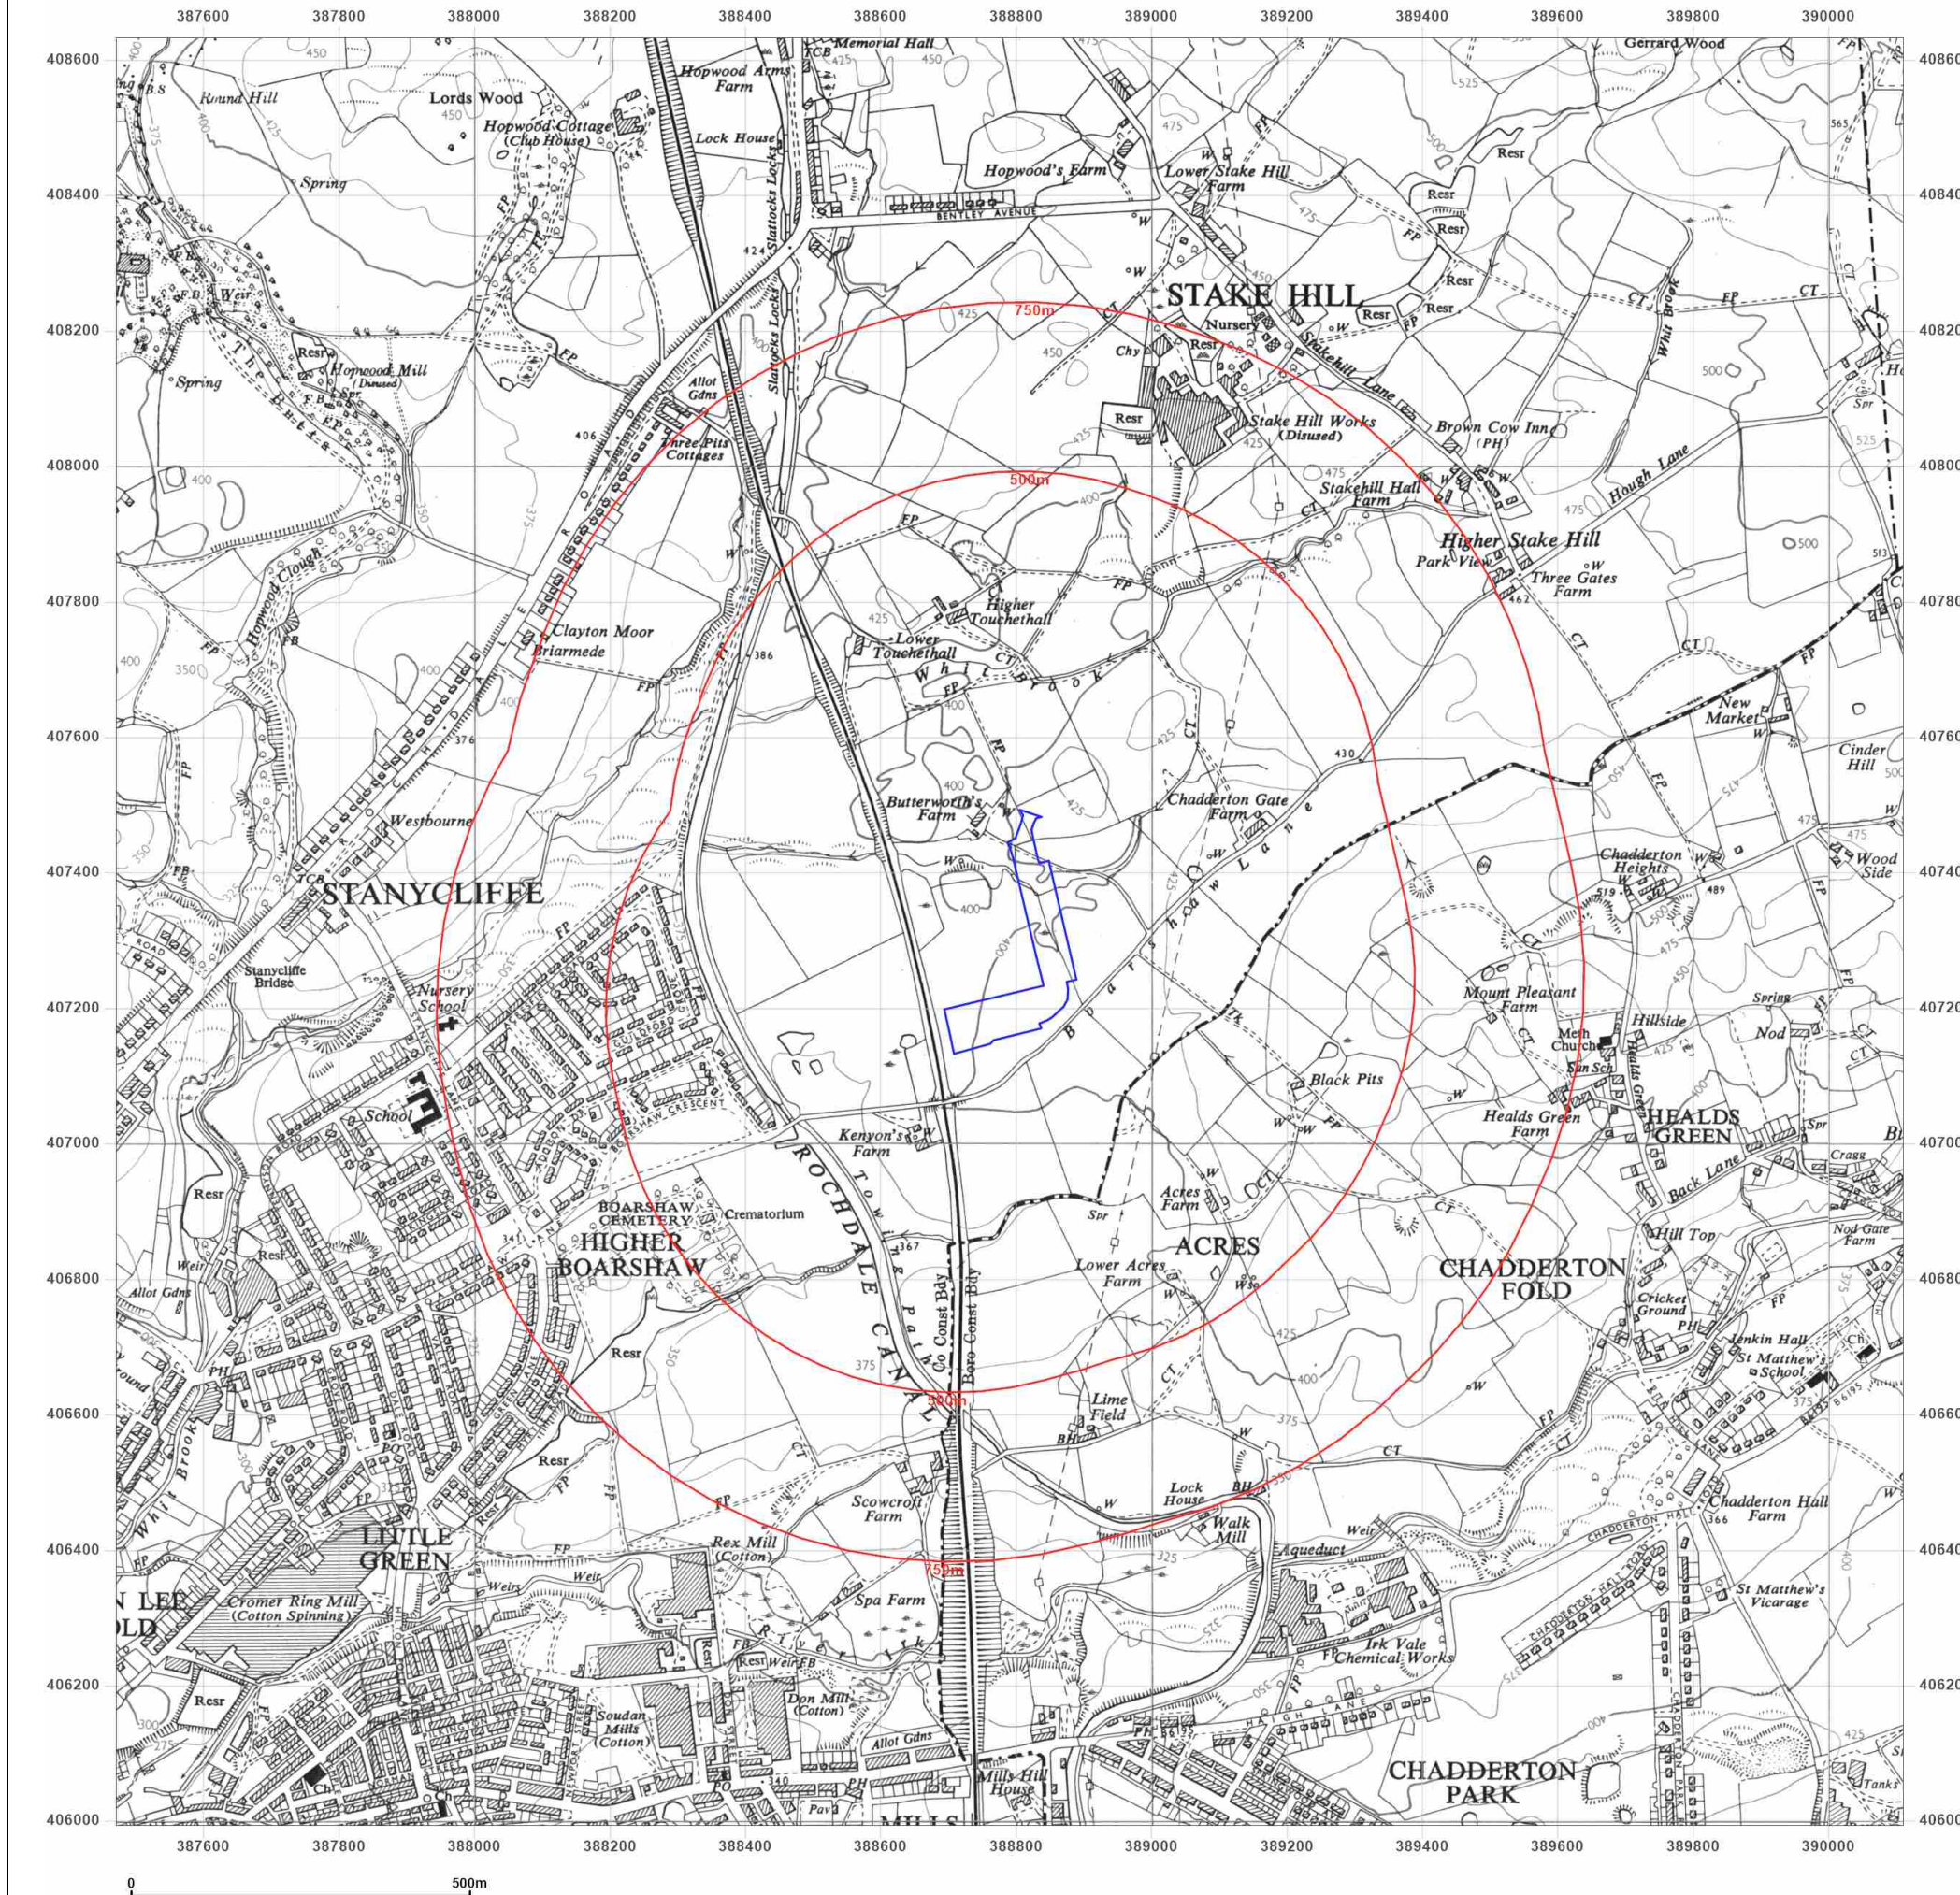

Site Details:

GXO Logistics UK Ltd, Touchet
Hall Road, Middleton,
Manchester, M24 2YX

Client Ref: K547.1 GXO / POWE3321
Report Ref: GS-7DU-1CK-21L-QU8
Grid Ref: 388790, 407312

Map Name: Provisional

Map date: 1955-1956

Scale: 1:10,560

Printed at: 1:10,560

Surveyed N/A
Revised 1955
Edition N/A
Copyright N/A
Levelled N/A

Surveyed 1956
Revised 1956
Edition N/A
Copyright N/A
Levelled N/A

Produced by
Groundsure Insights
T: 08444 159000
E: info@groundsure.com
W: www.groundsure.com

© Crown copyright and database rights 2024 Ordnance Survey 100035207

Production date: 06 November 2025

Map legend available at:
www.groundsure.com/sites/default/files/groundsure_legend.pdf