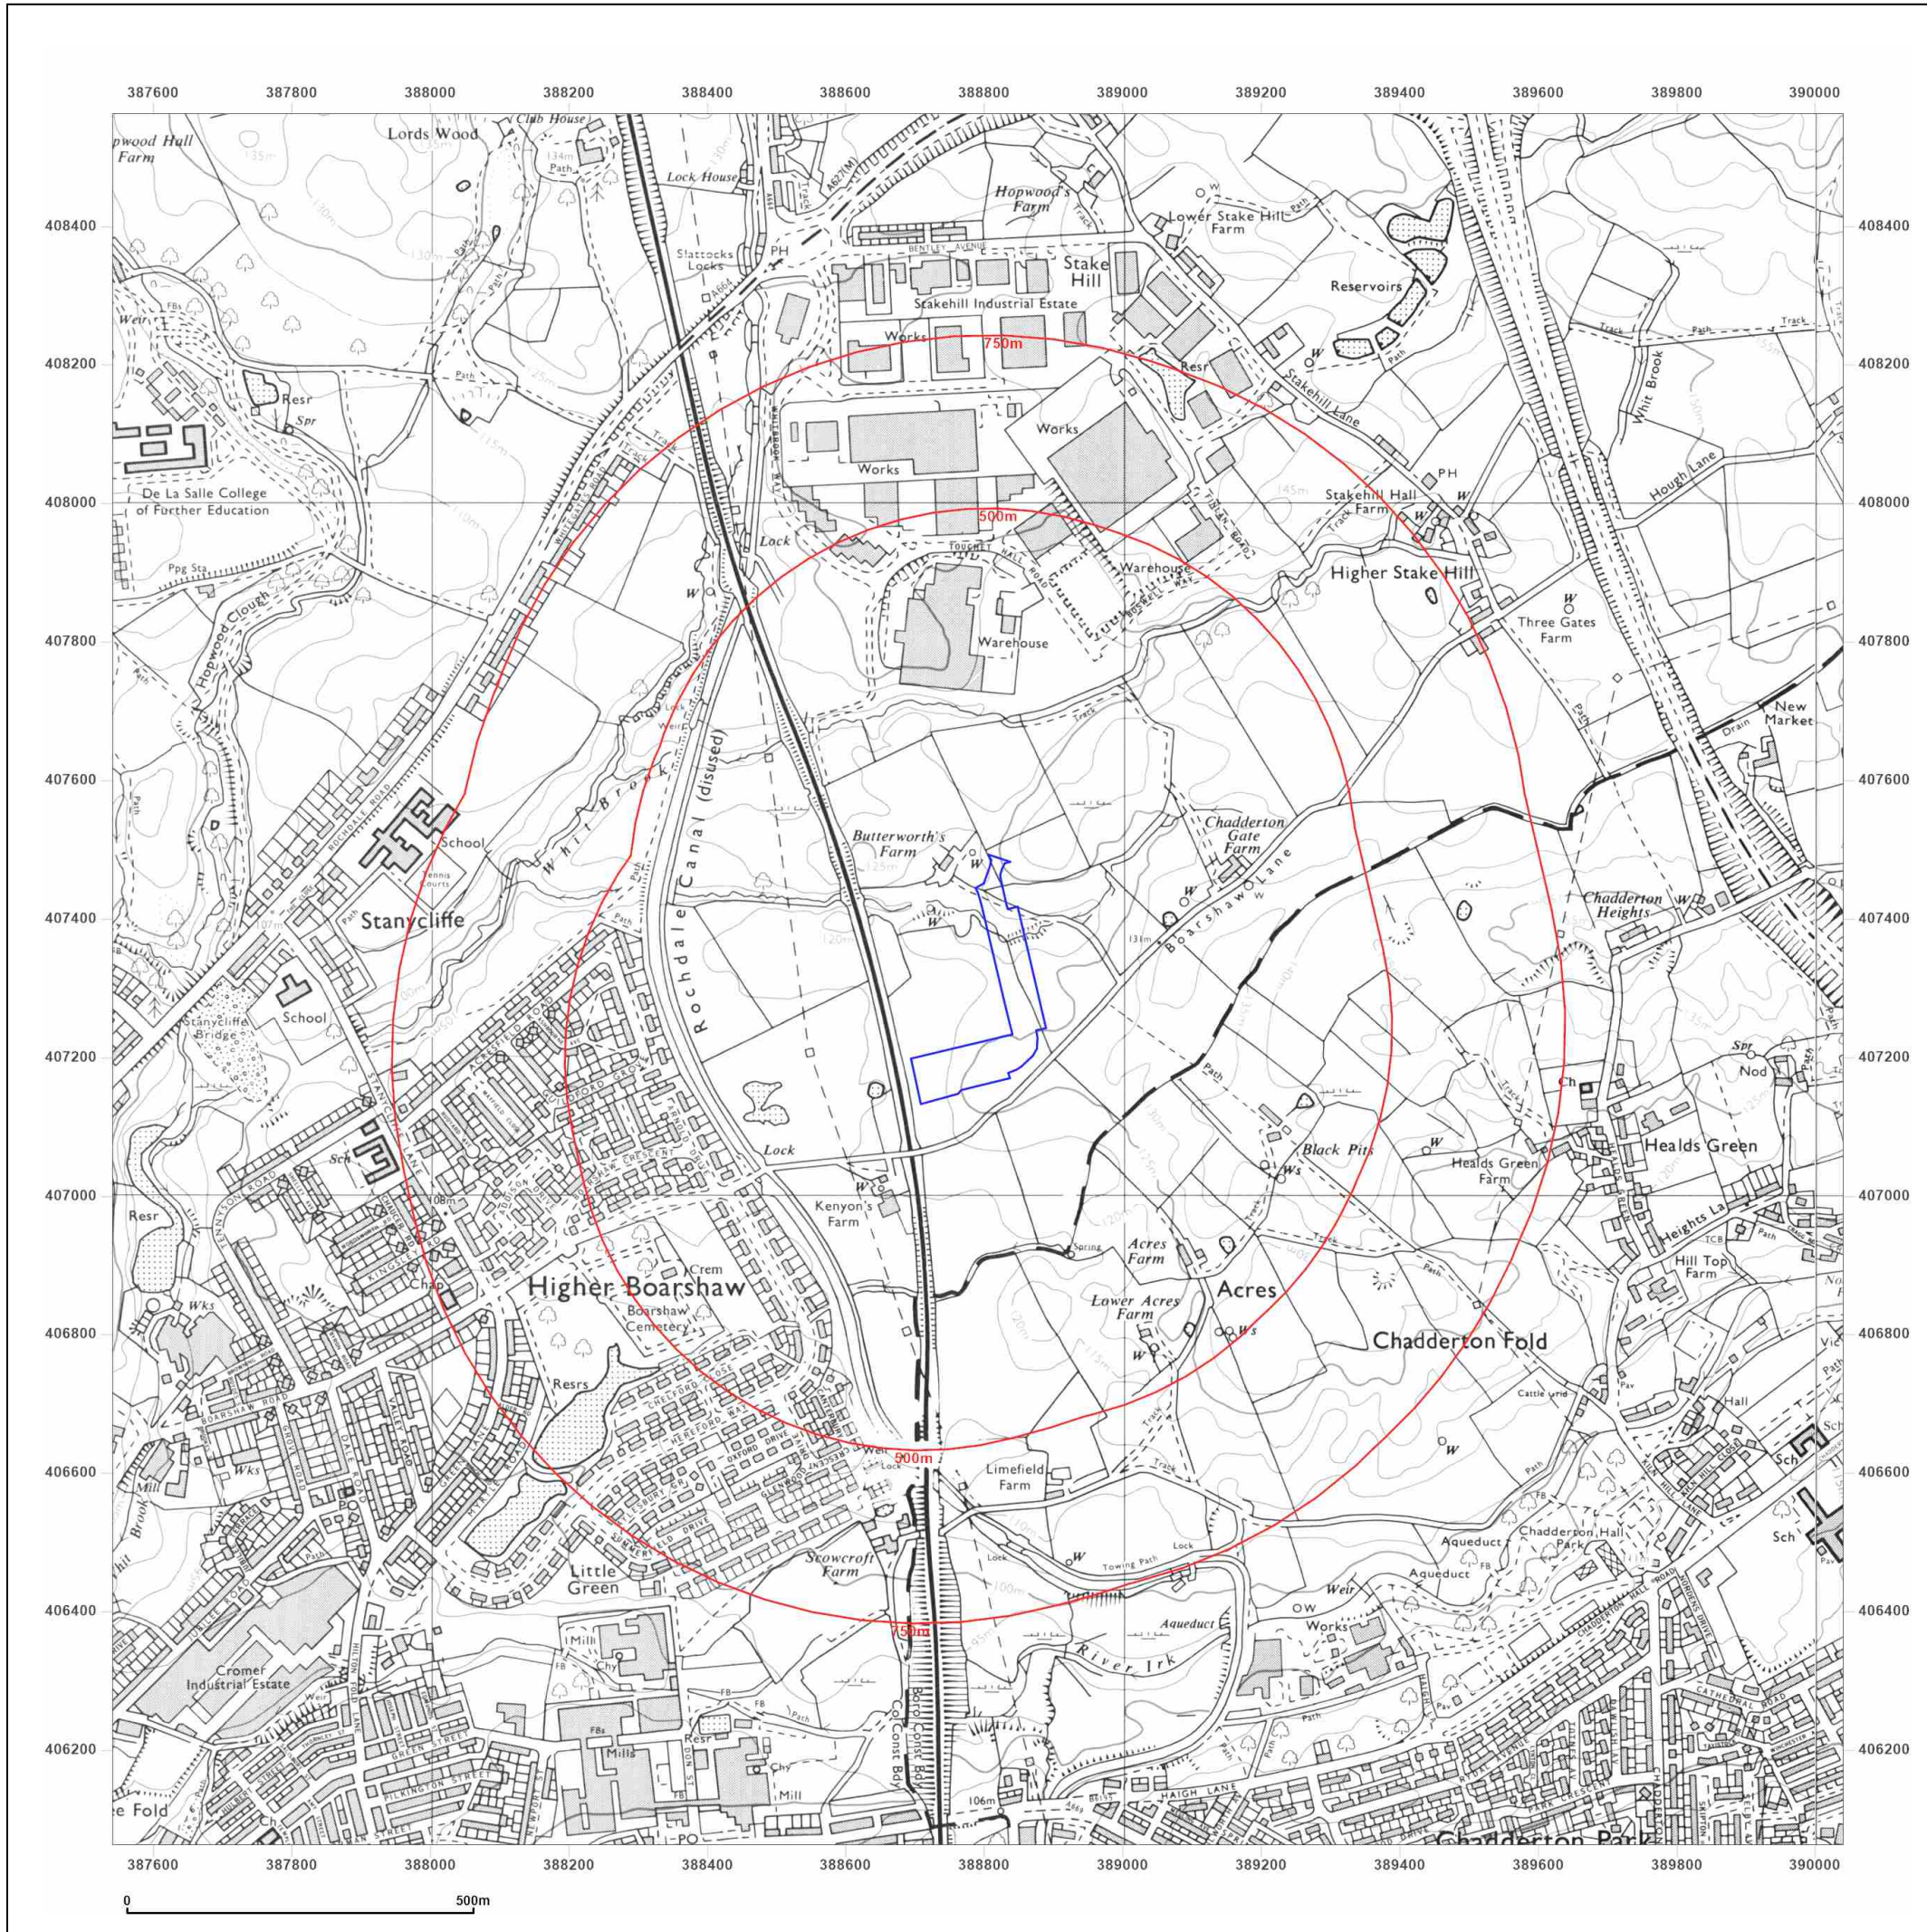

Site Details:

GXO Logistics UK Ltd, Touchet
Hall Road, Middleton,
Manchester, M24 2YX

Client Ref: K547.1 GXO / POWE3321
Report Ref: GS-7DU-1CK-21L-QU8
Grid Ref: 388790, 407312

Map Name: National Grid

Map date: 1980-1982

Scale: 1:10,000

Printed at: 1:10,000

Surveyed 1980
Revised 1982
Edition N/A
Copyright N/A
Levelled N/A

Surveyed 1979
Revised 1980
Edition N/A
Copyright N/A
Levelled N/A

Produced by
Groundsure Insights
T: 08444 159000
E: info@groundsure.com
W: www.groundsure.com

© Crown copyright and database rights 2024 Ordnance Survey 100035207

Production date: 06 November 2025

Map legend available at:
www.groundsure.com/sites/default/files/groundsure_legend.pdf