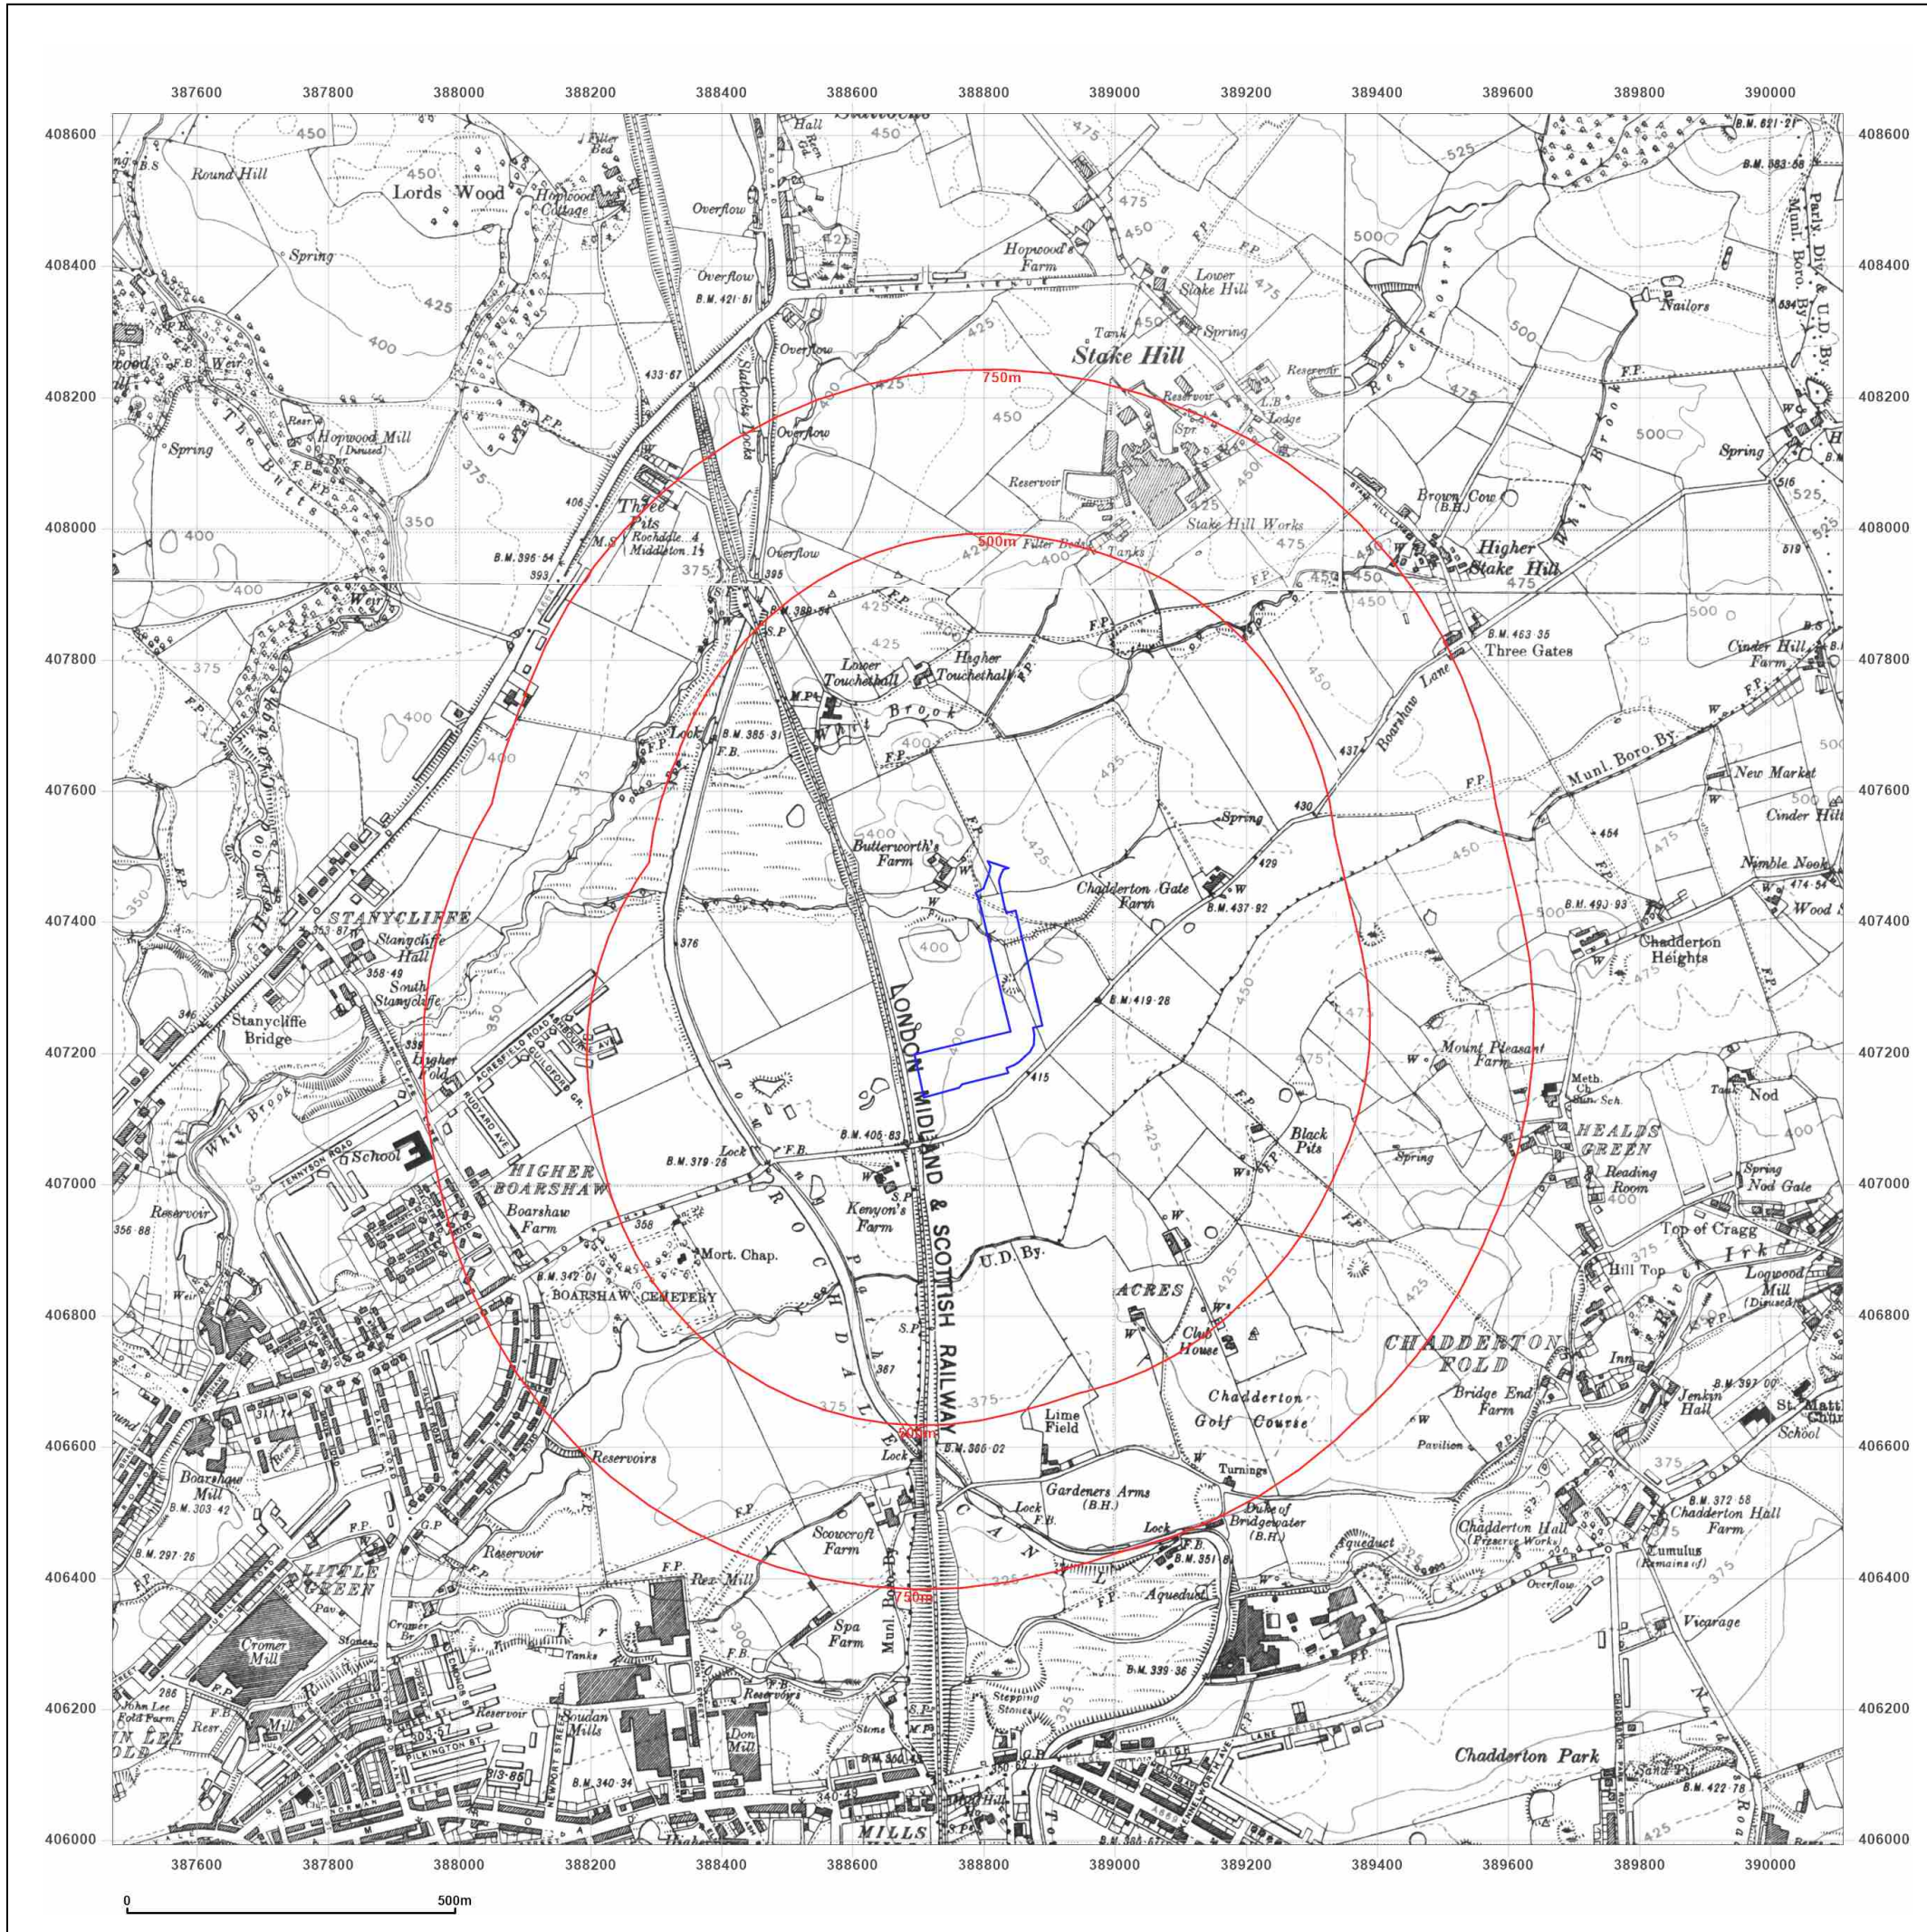

Site Details:

GXO Logistics UK Ltd, Touchet
Hall Road, Middleton,
Manchester, M24 2YX

Client Ref: K547.1 GXO / POWE3321
Report Ref: GS-7DU-1CK-21L-QU8
Grid Ref: 388790, 407312

Map Name: County Series

Map date: 1938

Scale: 1:10,560

Printed at: 1:10,560

Surveyed 1848
Revised 1938
Edition N/A
Copyright N/A
Levelled N/A

Surveyed 1848
Revised 1938
Edition N/A
Copyright N/A
Levelled N/A

Surveyed 1844
Revised 1938
Edition N/A
Copyright N/A
Levelled N/A

Surveyed 1844
Revised 1938
Edition N/A
Copyright N/A
Levelled N/A

Produced by
Groundsure Insights
T: 08444 159000
E: info@groundsure.com
W: www.groundsure.com

© Crown copyright and database rights 2024 Ordnance Survey 100035207

Production date: 06 November 2025

Map legend available at:
www.groundsure.com/sites/default/files/groundsure_legend.pdf