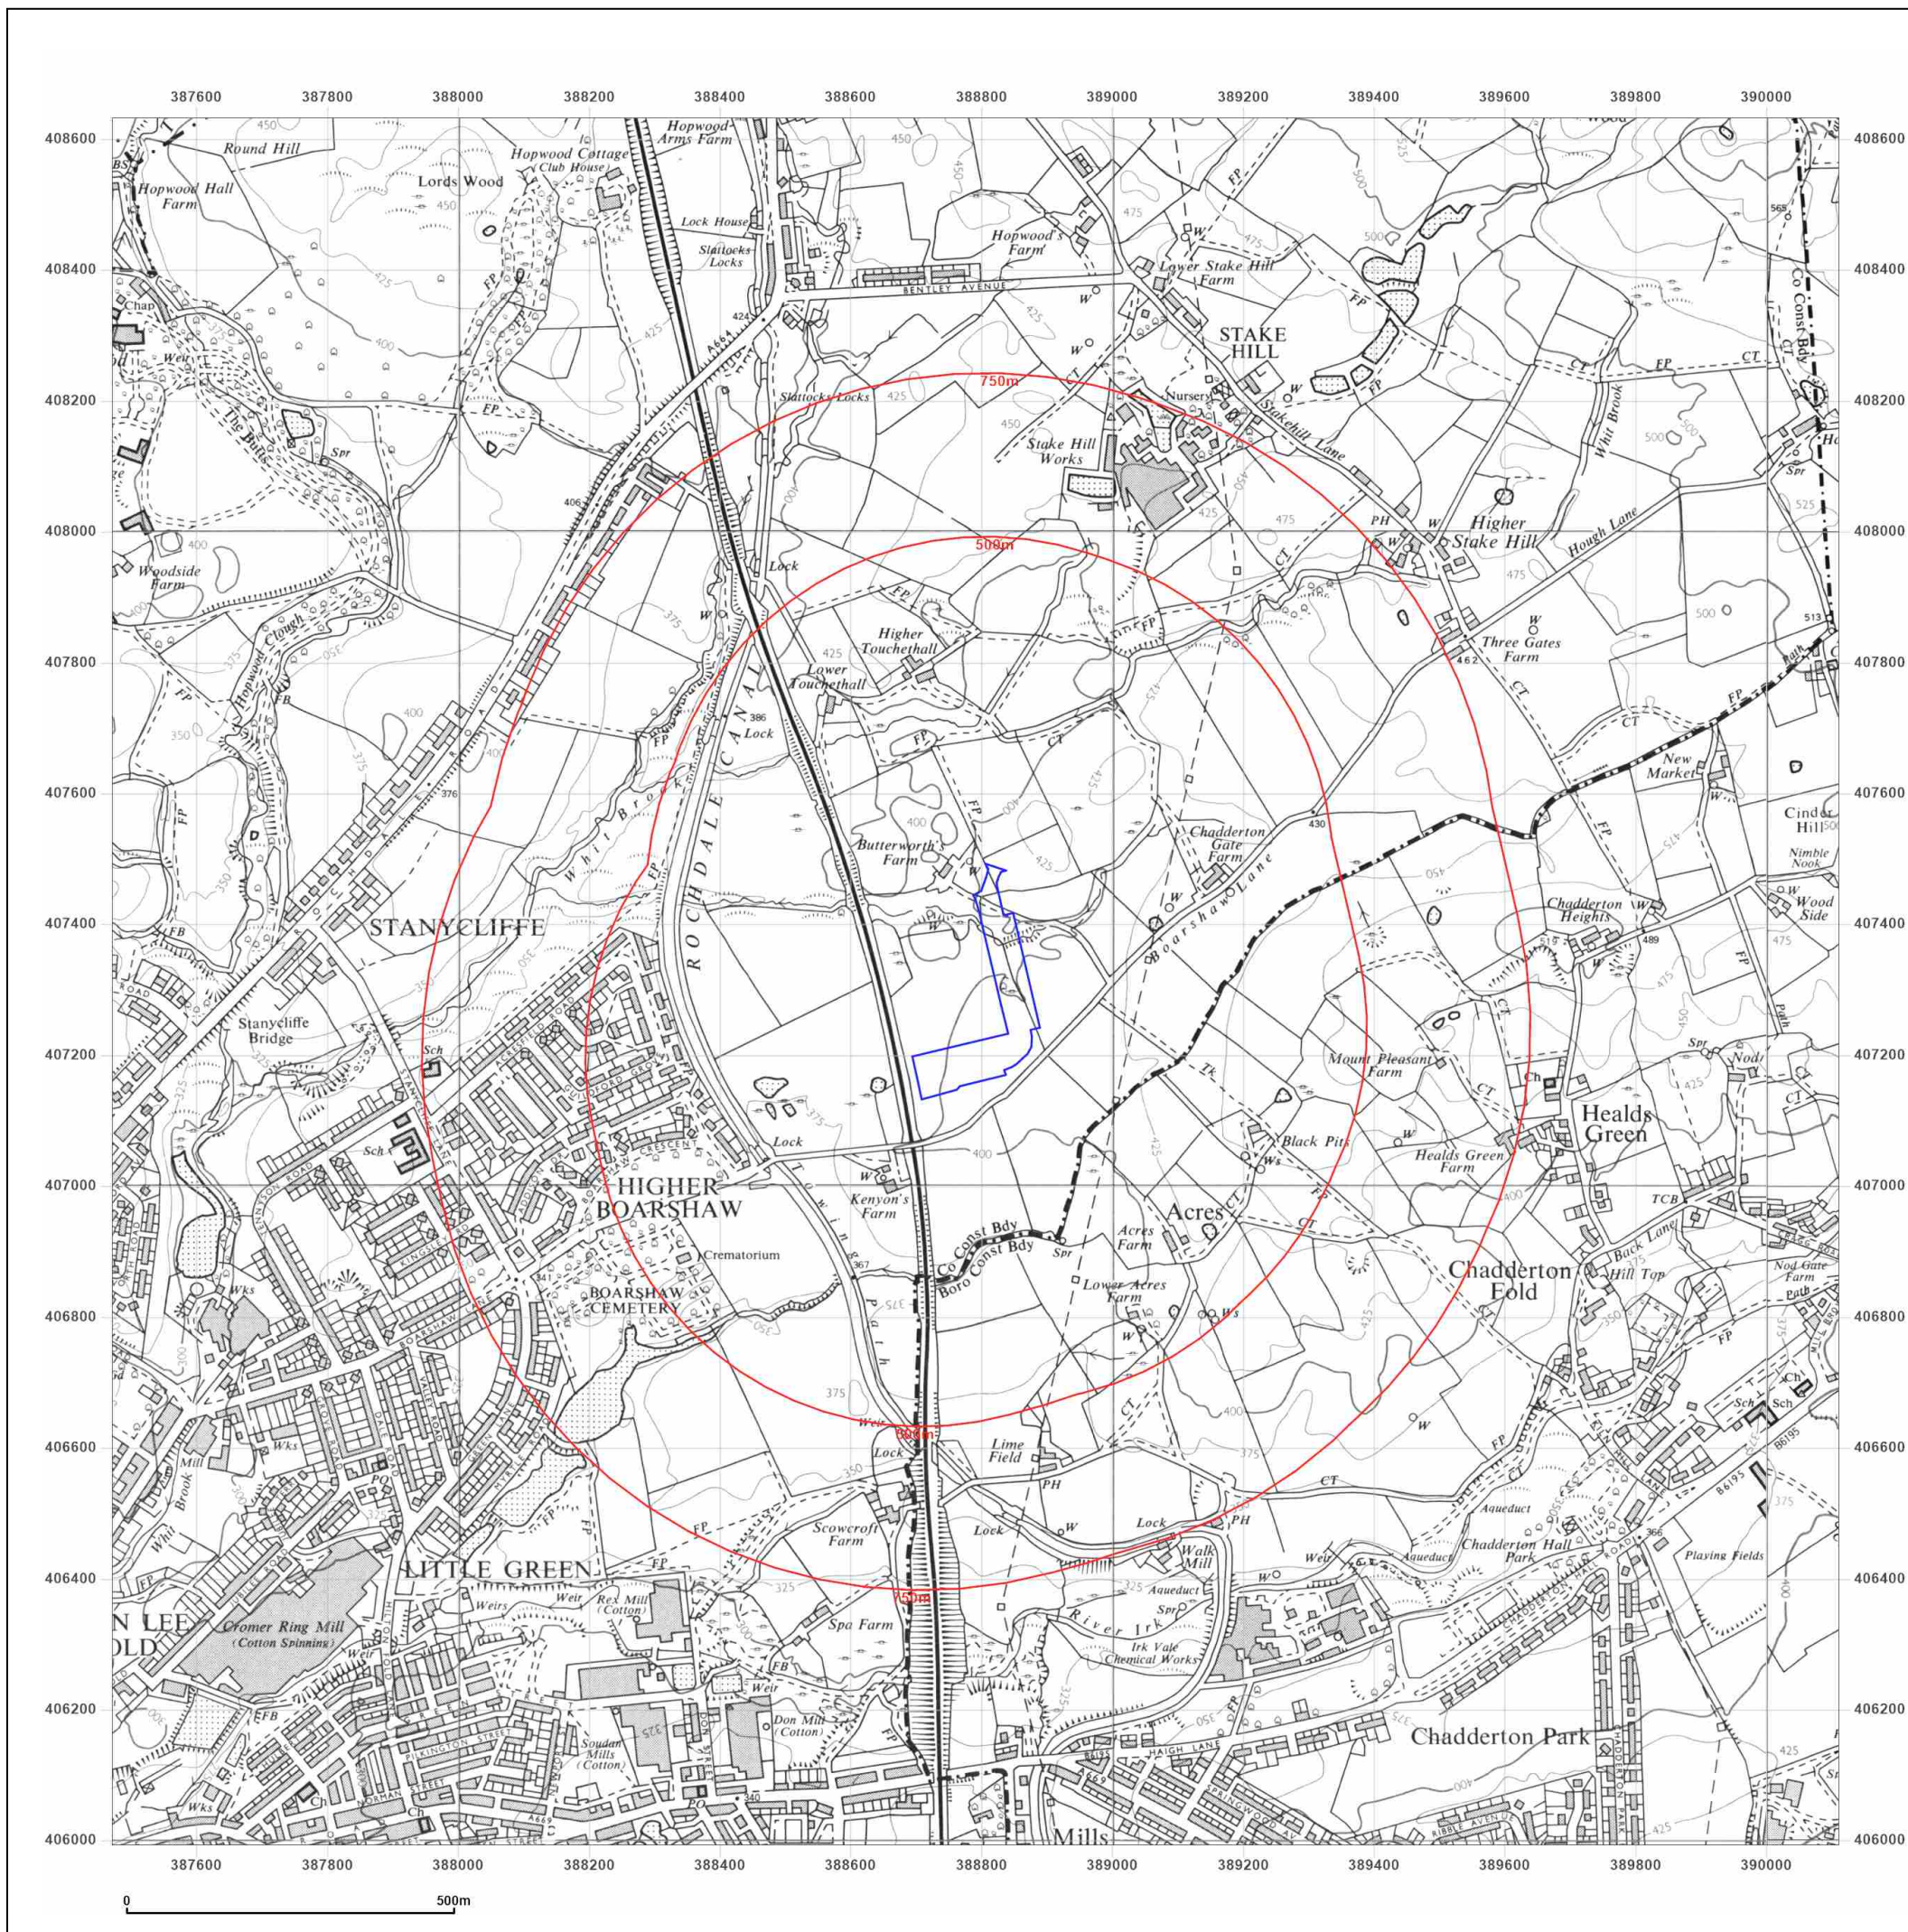

Site Details:

GXO Logistics UK Ltd, Touchet
Hall Road, Middleton,
Manchester, M24 2YX

Client Ref: K547.1 GXO / POWE3321
Report Ref: GS-7DU-1CK-21L-QU8
Grid Ref: 388790, 407312

Map Name: Provisional

Map date: 1965-1966

Scale: 1:10,560

Printed at: 1:10,560

Surveyed 1965
Revised 1965
Edition N/A
Copyright N/A
Levelled N/A

Surveyed 1966
Revised 1966
Edition N/A
Copyright N/A
Levelled N/A

Produced by
Groundsure Insights
T: 08444 159000
E: info@groundsure.com
W: www.groundsure.com

© Crown copyright and database rights 2024 Ordnance Survey 100035207

Production date: 06 November 2025

Map legend available at:
www.groundsure.com/sites/default/files/groundsure_legend.pdf