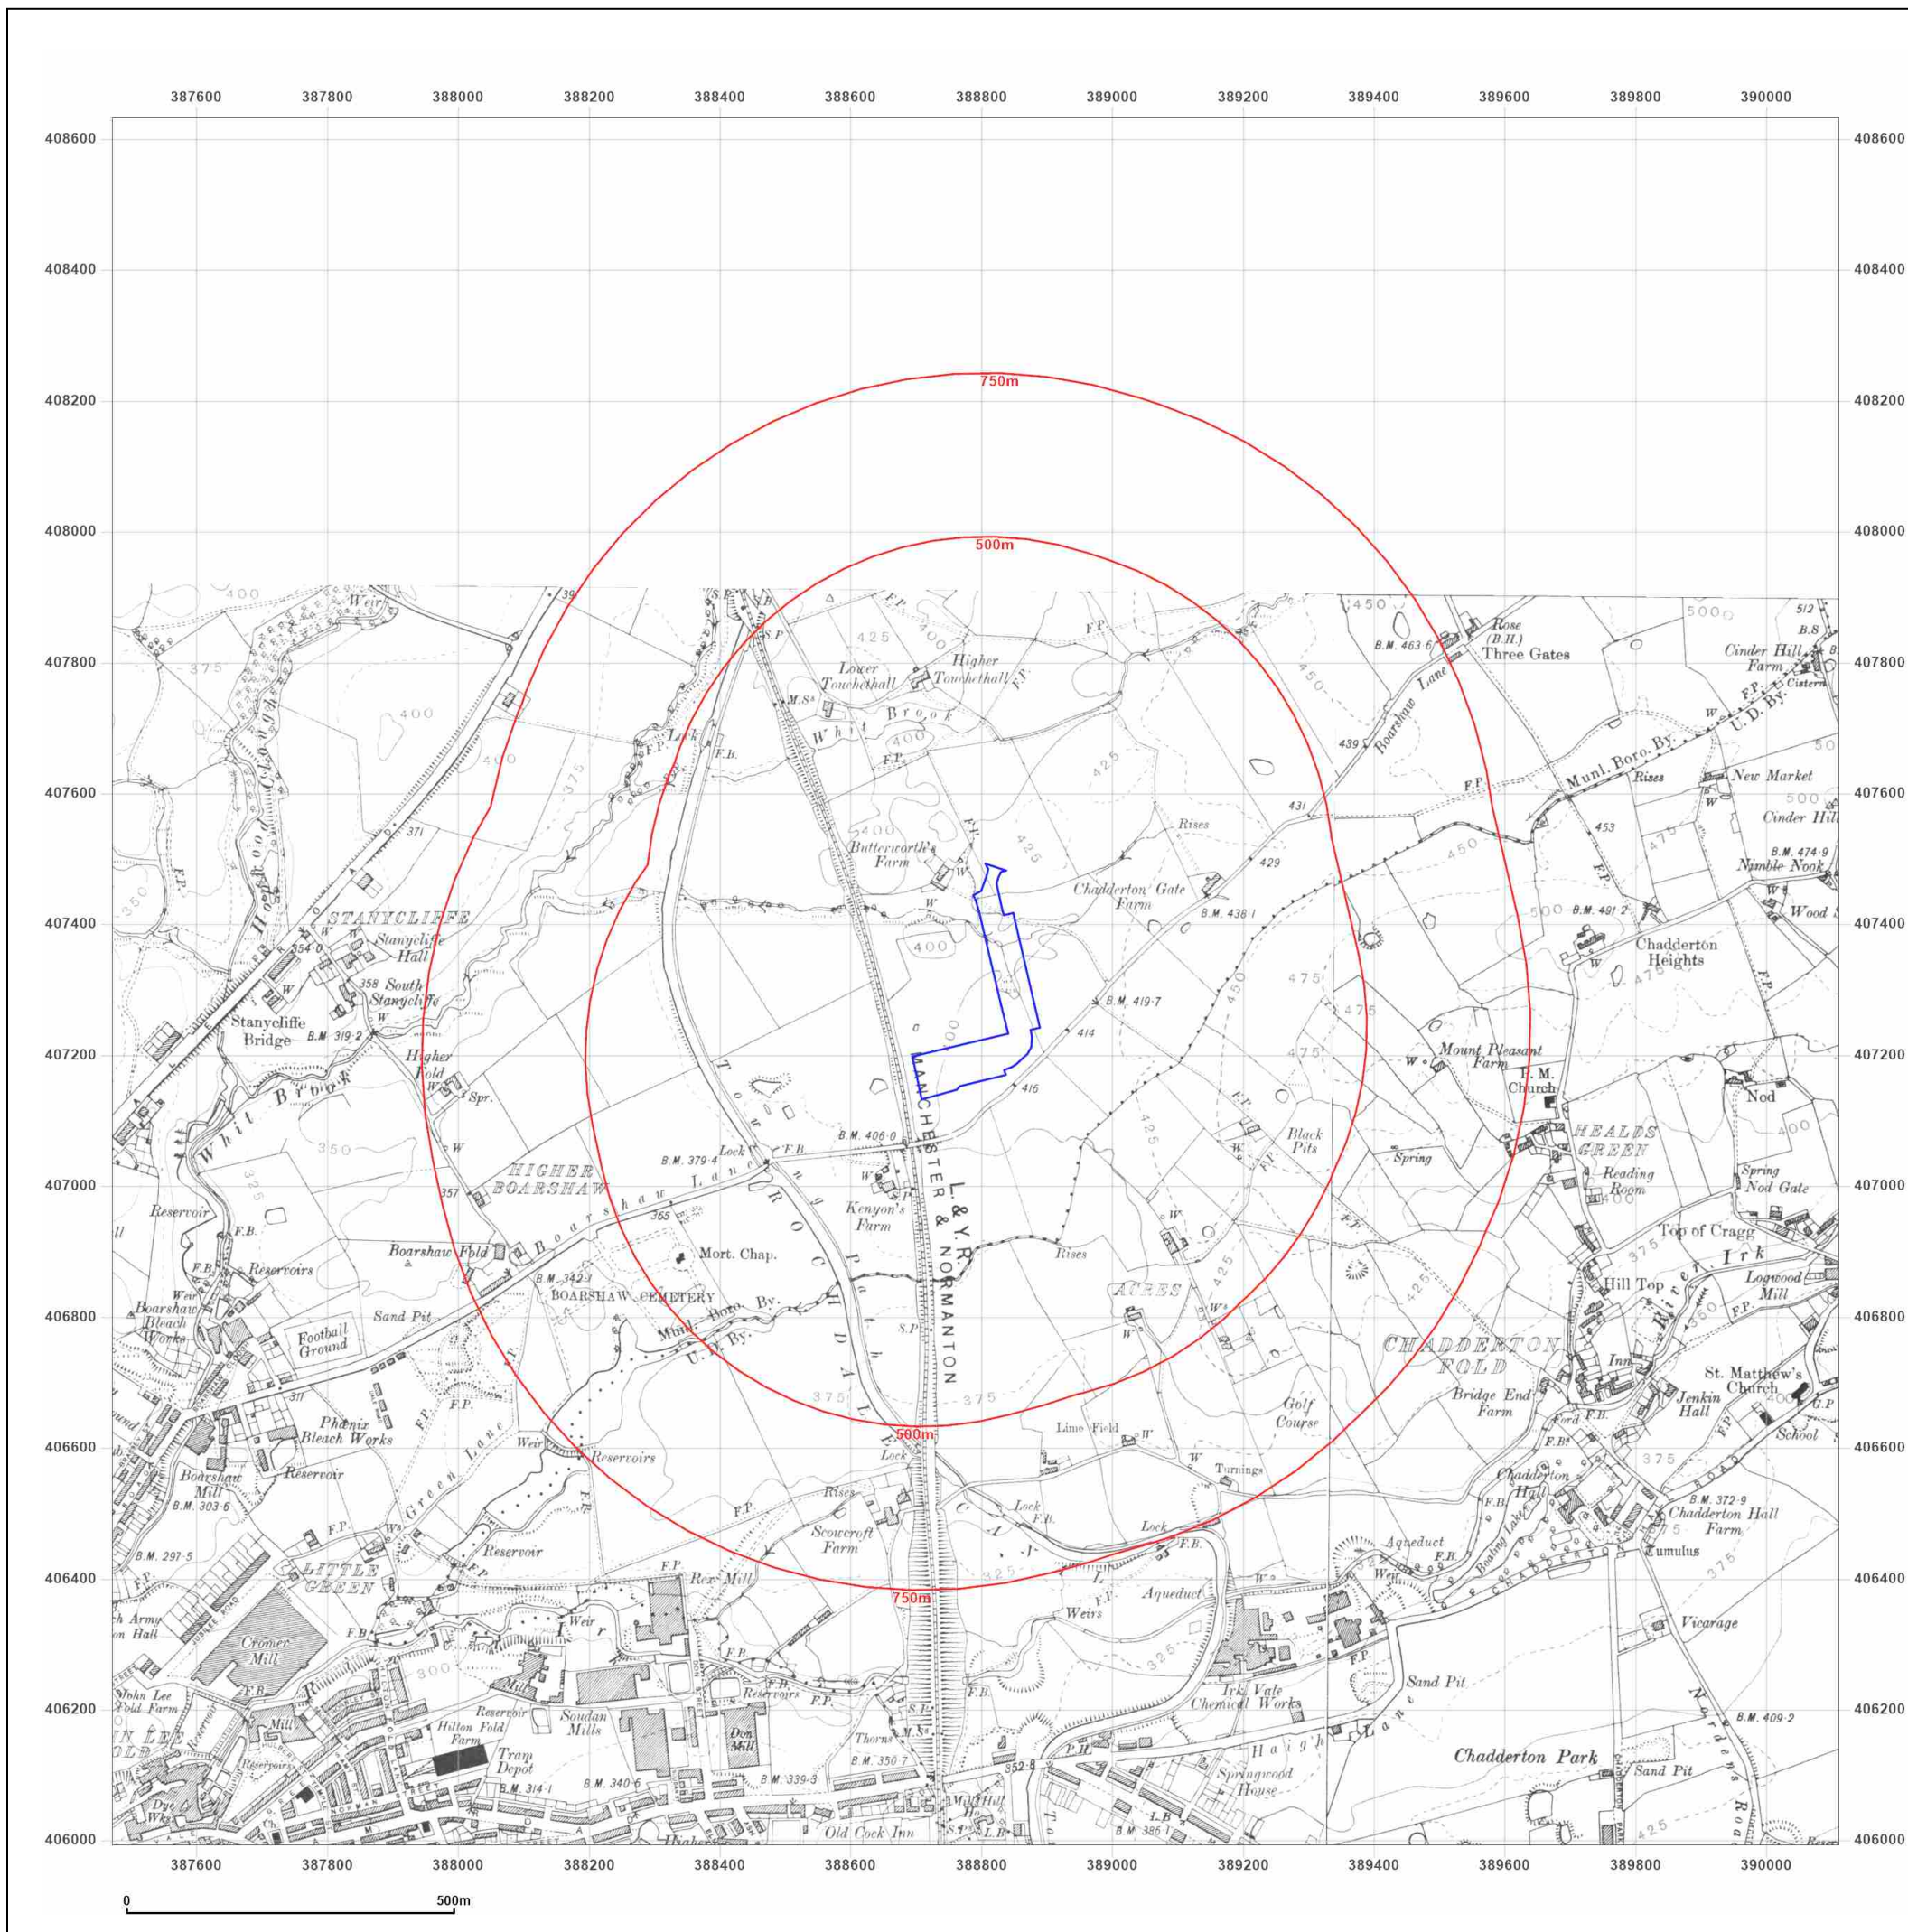

Site Details:

GXO Logistics UK Ltd, Touchet
Hall Road, Middleton,
Manchester, M24 2YX

Client Ref: K547.1 GXO / POWE3321
Report Ref: GS-7DU-1CK-21L-QU8
Grid Ref: 388790, 407312

Map Name: County Series

Map date: 1915-1916

Scale: 1:10,560

Printed at: 1:10,560

Surveyed 1844
Revised 1915
Edition N/A
Copyright N/A
Levelled N/A

Surveyed 1844
Revised 1916
Edition N/A
Copyright N/A
Levelled N/A

Produced by
Groundsure Insights
T: 08444 159000
E: info@groundsure.com
W: www.groundsure.com

© Crown copyright and database rights 2024 Ordnance Survey 100035207

Production date: 06 November 2025

Map legend available at:
www.groundsure.com/sites/default/files/groundsure_legend.pdf