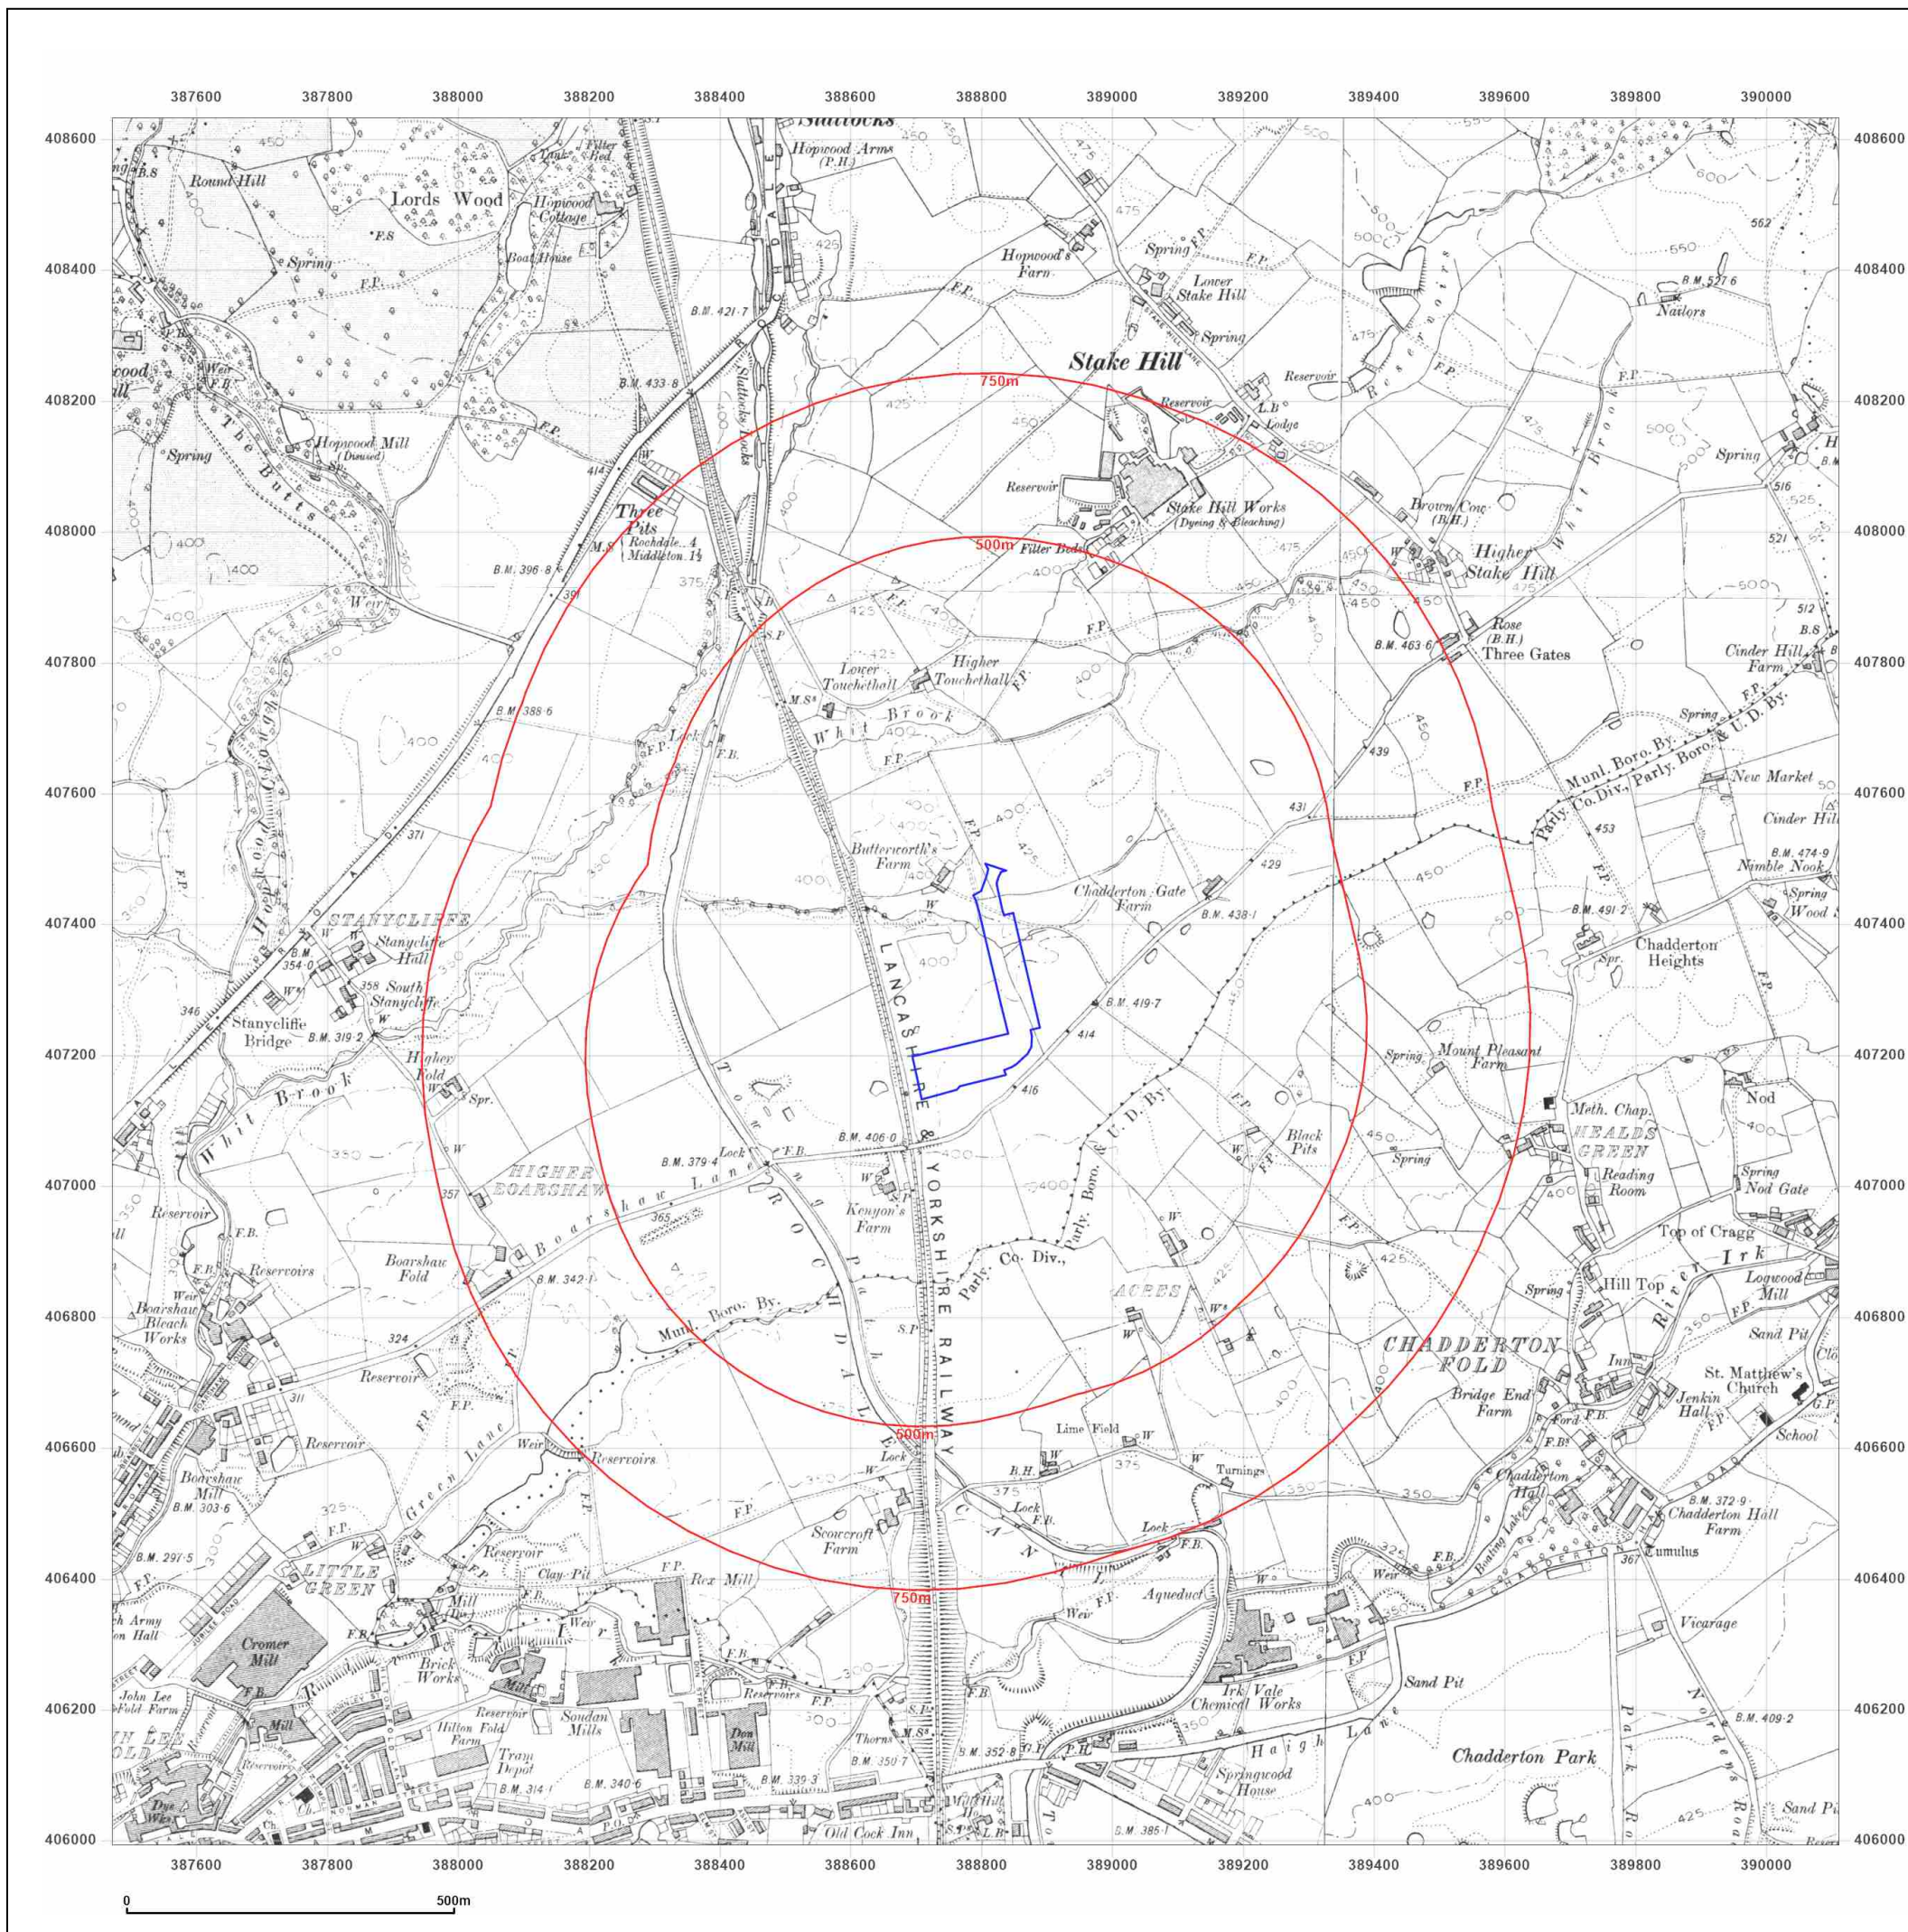

Client Ref: K547.1 GXO / POWE3321
Report Ref: GS-7DU-1CK-21L-QU8
Grid Ref: 388790, 407312

Map Name: County Series

Map date: 1890-1891

Scale: 1:10,560

Printed at: 1:10,560

Surveyed 1890
Revised 1890
Edition N/A
Copyright N/A
Levelled N/A

© Crown copyright and database rights 2024 Ordnance Survey 100035207

Production date: 06 November 2025

Map legend available at:
www.groundsure.com/sites/default/files/groundsure_legend.pdf

Site Details:

GXO Logistics UK Ltd, Touchet
Hall Road, Middleton,
Manchester, M24 2YX