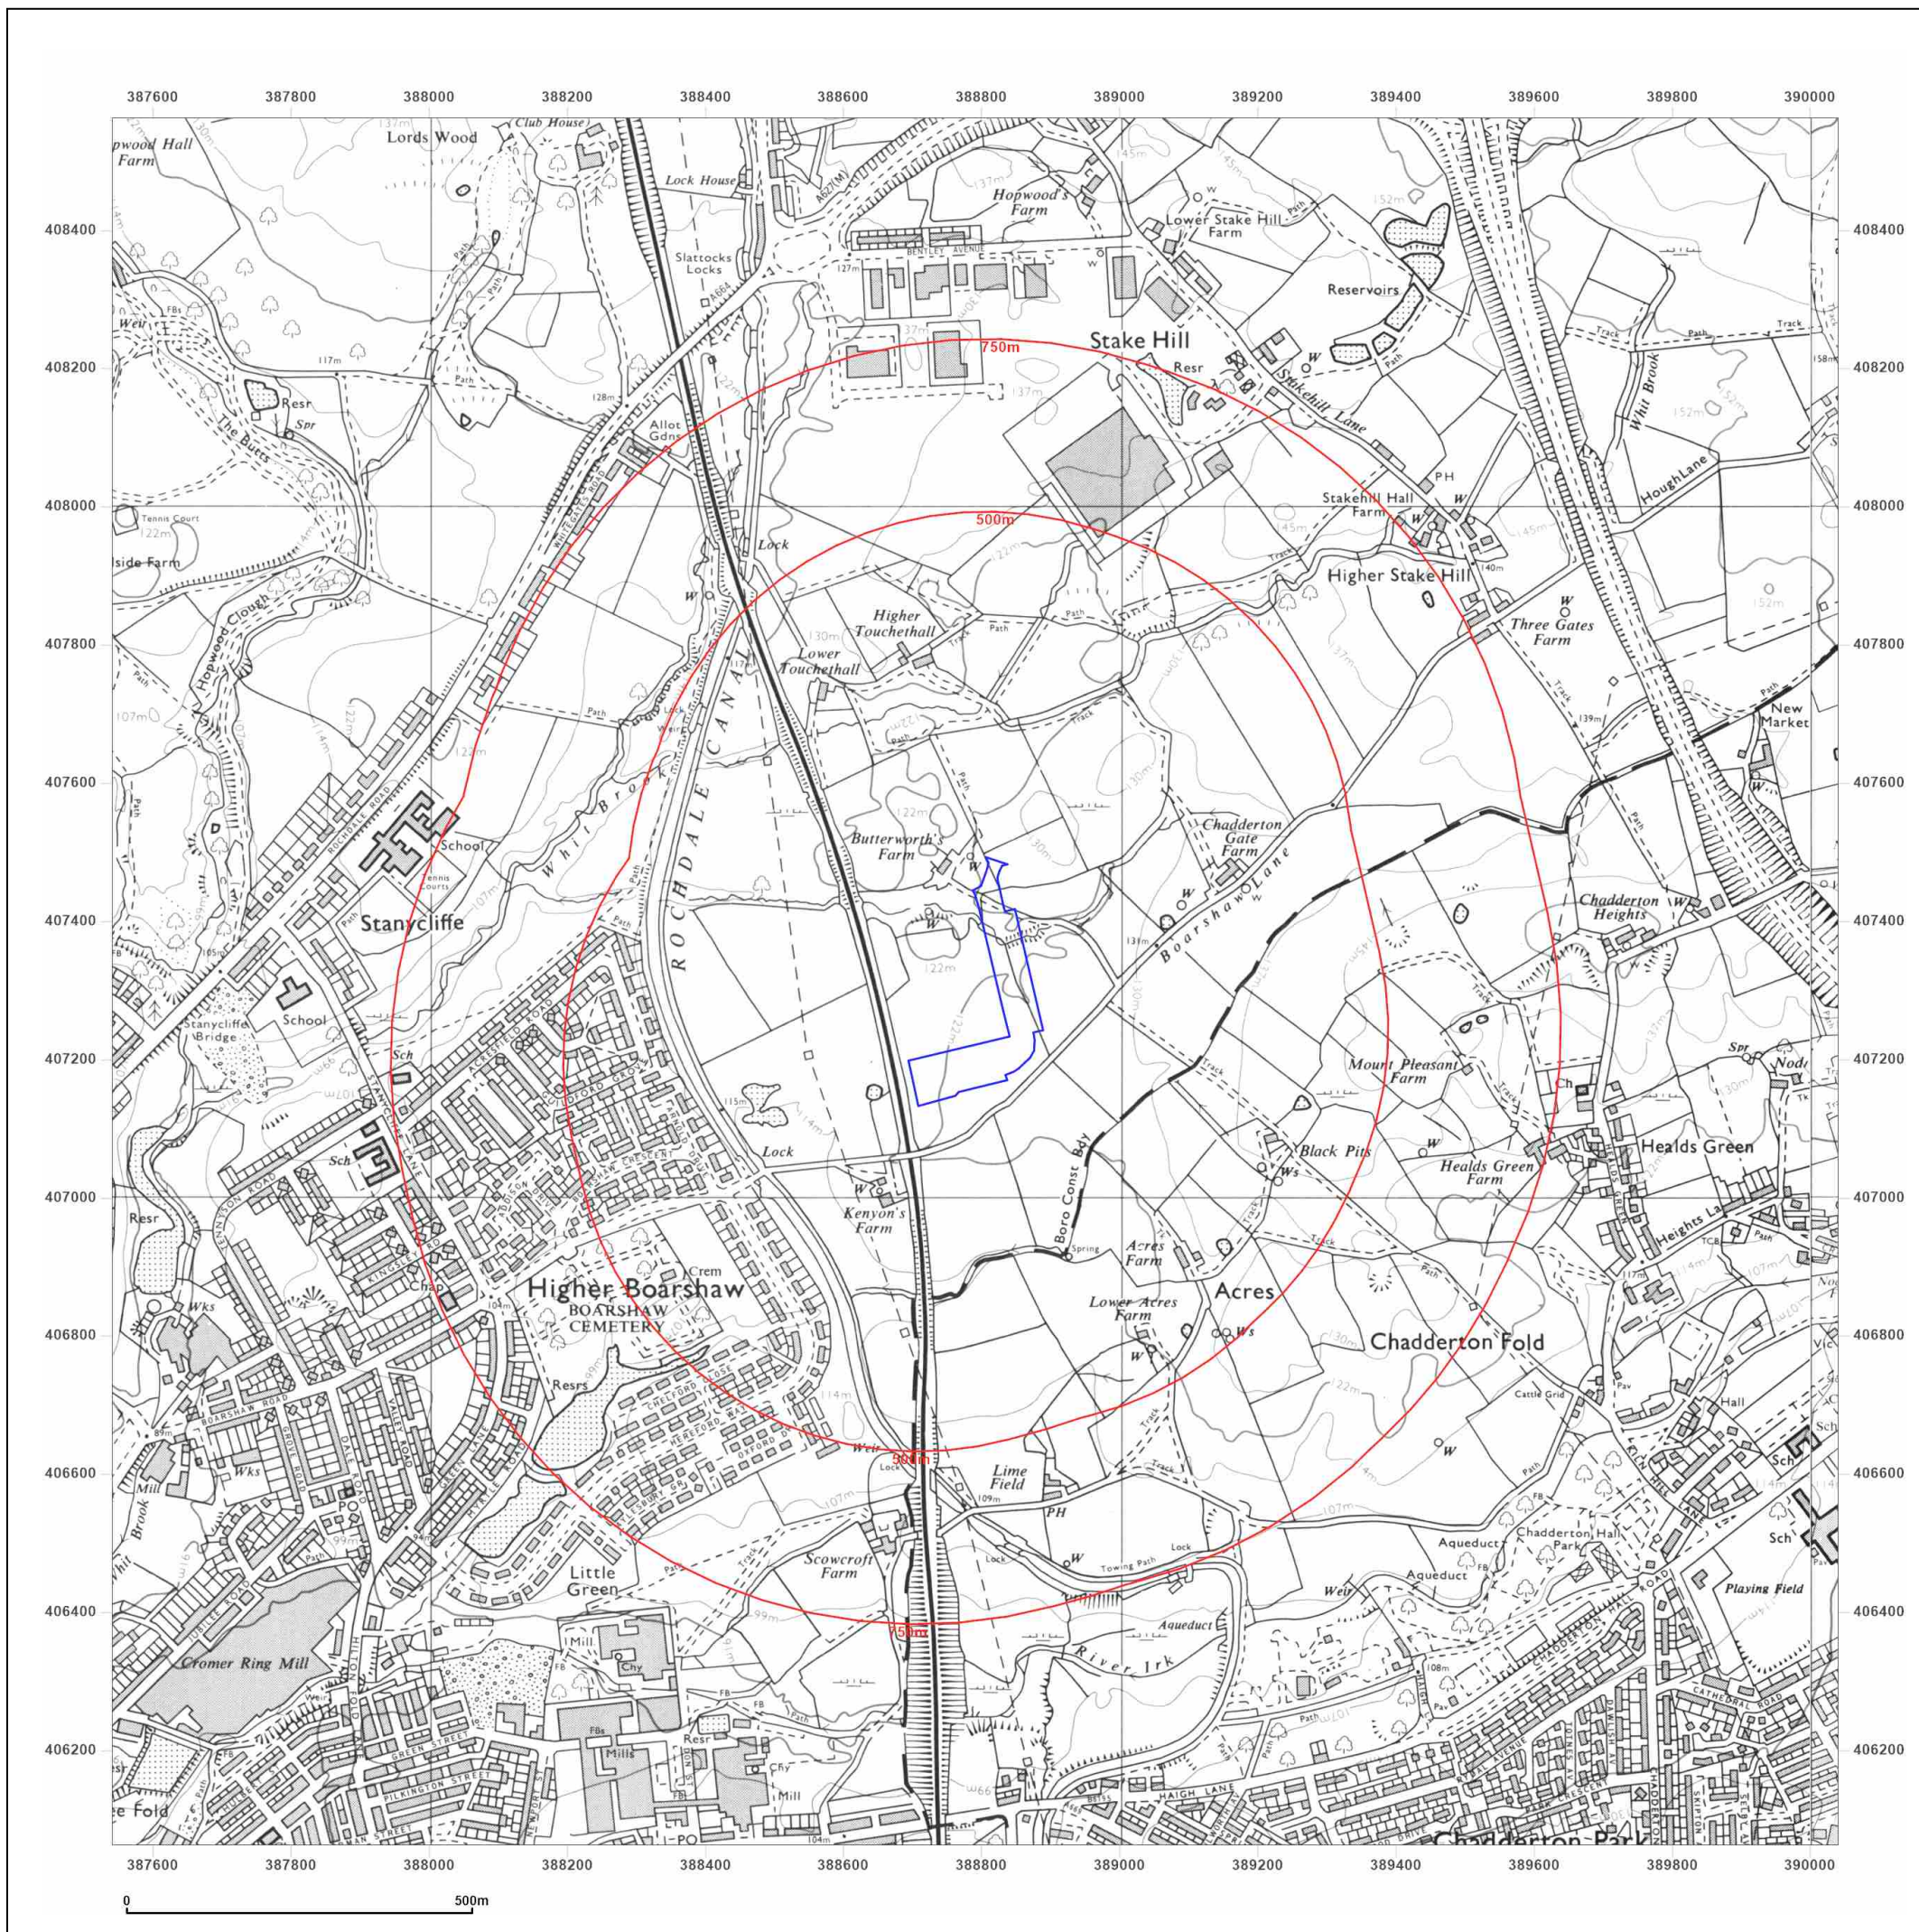

Site Details:

GXO Logistics UK Ltd, Touchet
Hall Road, Middleton,
Manchester, M24 2YX

Client Ref: K547.1 GXO / POWE3321
Report Ref: GS-7DU-1CK-21L-QU8
Grid Ref: 388790, 407312

Map Name: National Grid

Map date: 1974-1975

Scale: 1:10,000

Printed at: 1:10,000

Surveyed 1974
Revised 1975
Edition N/A
Copyright N/A
Levelled N/A

Surveyed 1973
Revised 1974
Edition N/A
Copyright N/A
Levelled N/A

Produced by
Groundsure Insights
T: 08444 159000
E: info@groundsure.com
W: www.groundsure.com

© Crown copyright and database rights 2024 Ordnance Survey 100035207

Production date: 06 November 2025

Map legend available at:
www.groundsure.com/sites/default/files/groundsure_legend.pdf