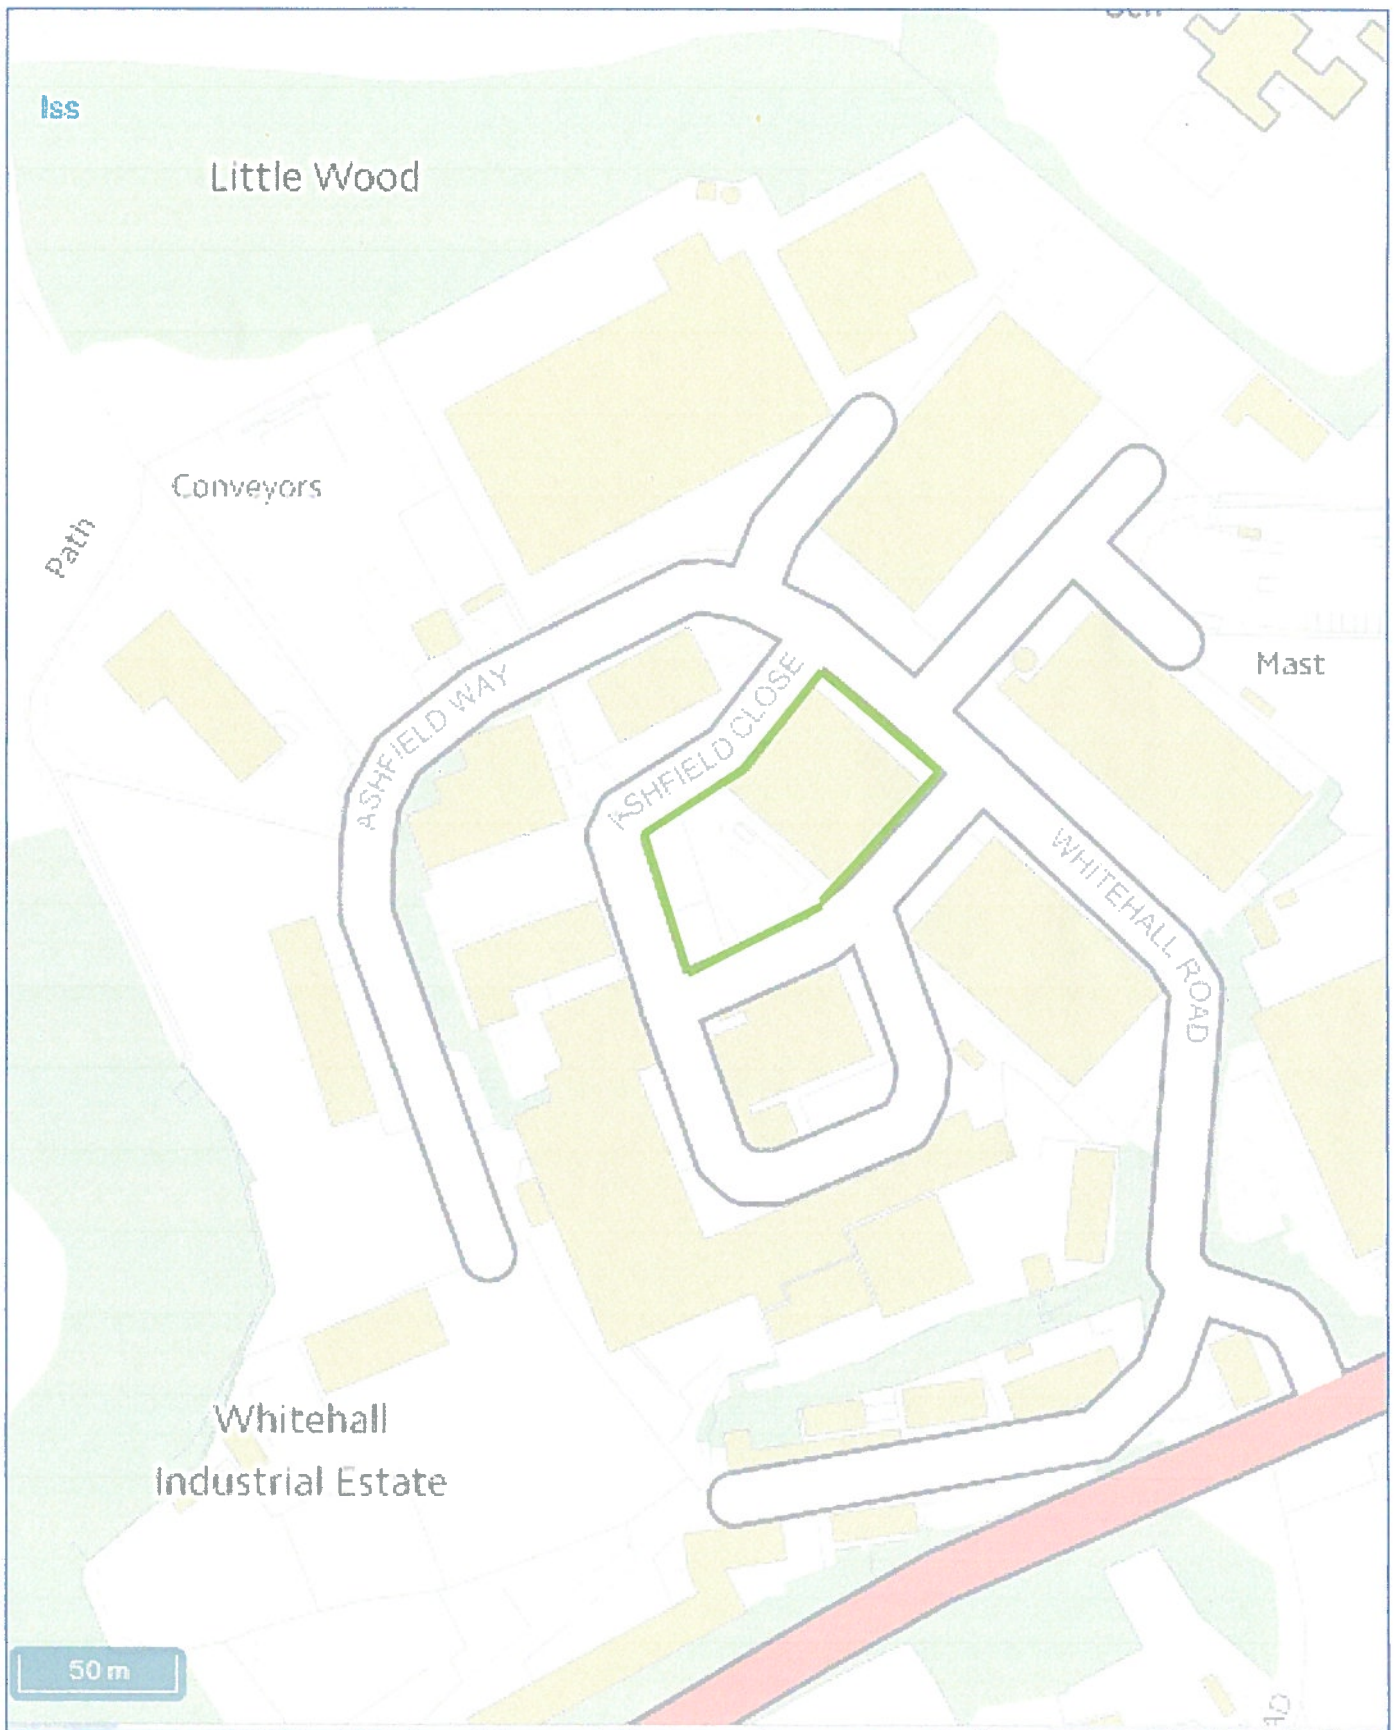

Permit area – Units 11 – 13 Ashfield Way, Whitehall Industrial Estate, Leeds

+