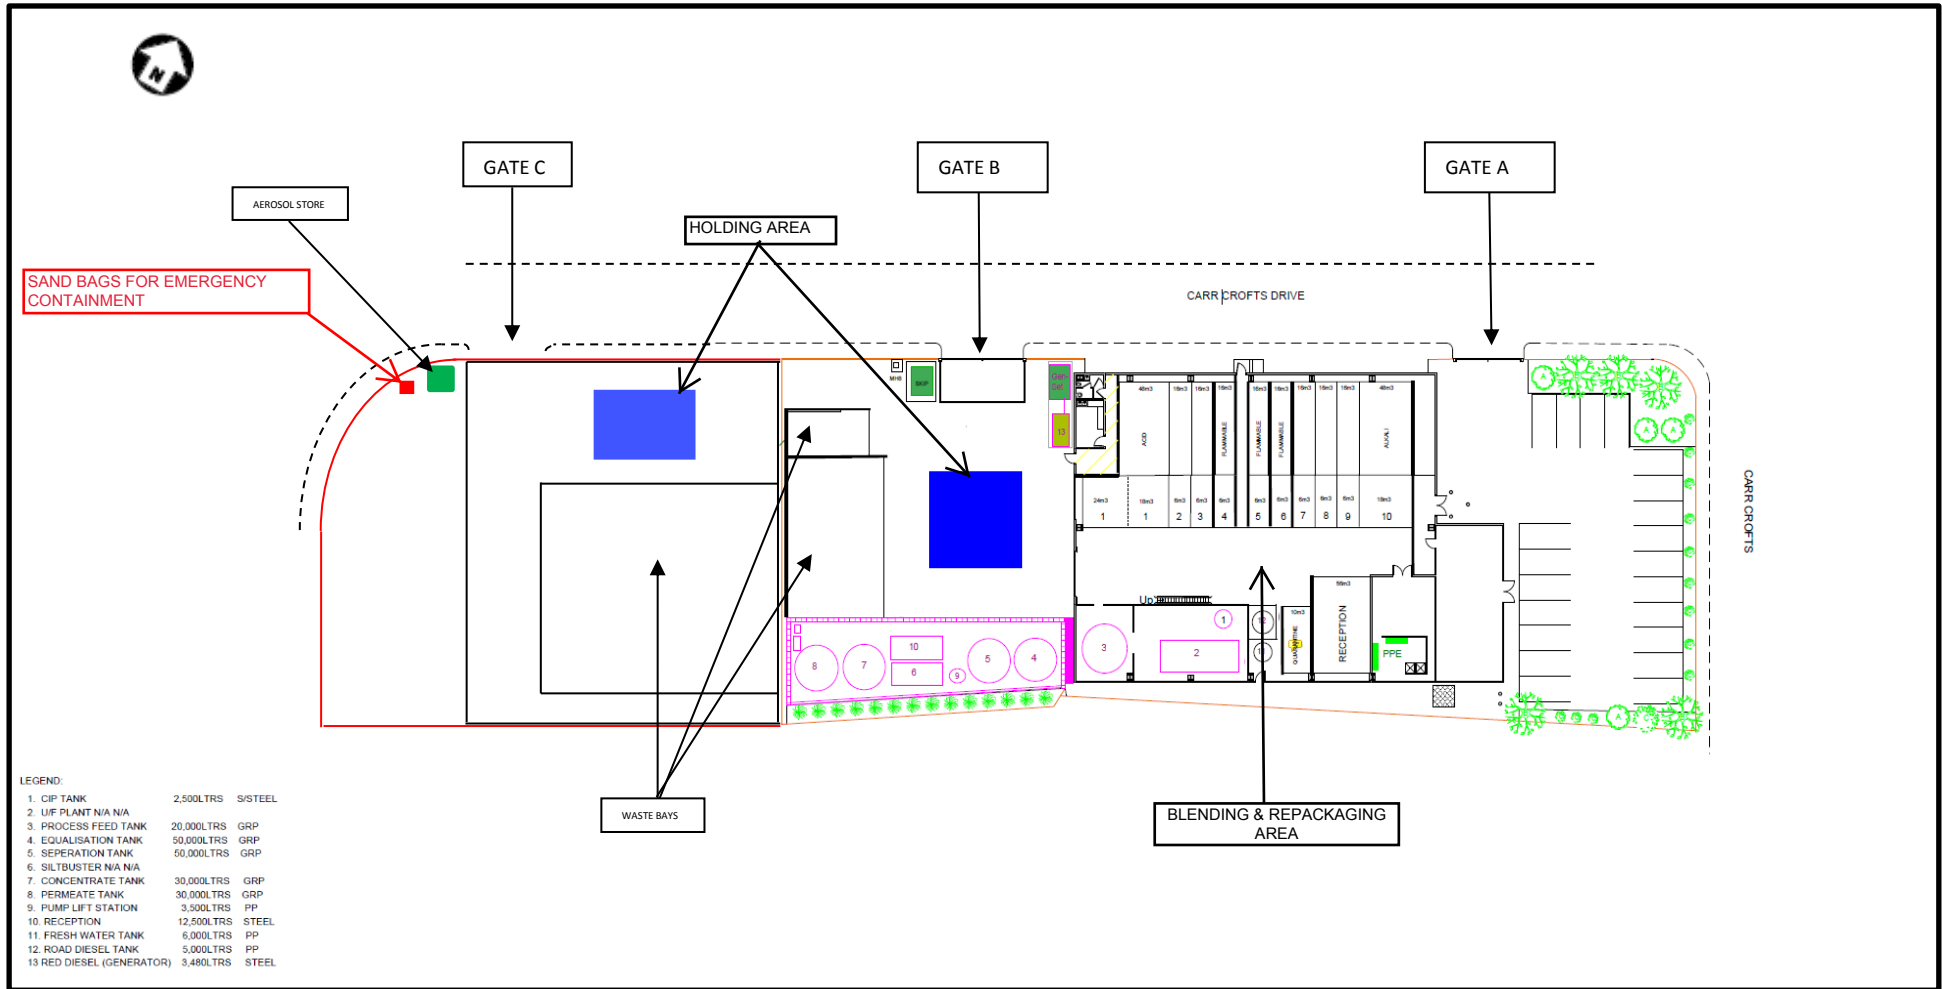

OATES ENVIRONMENTAL LTD

Carr Crofts Waste Treatment Facility Site Plan

10 Carr Crofts Drive, Leeds, LS12 3AL

OATES ENVIRONMENTAL LTD

Carr Crofts Waste Treatment Facility Site Plan

10 Carr Crofts Drive, Leeds, LS12 3AL