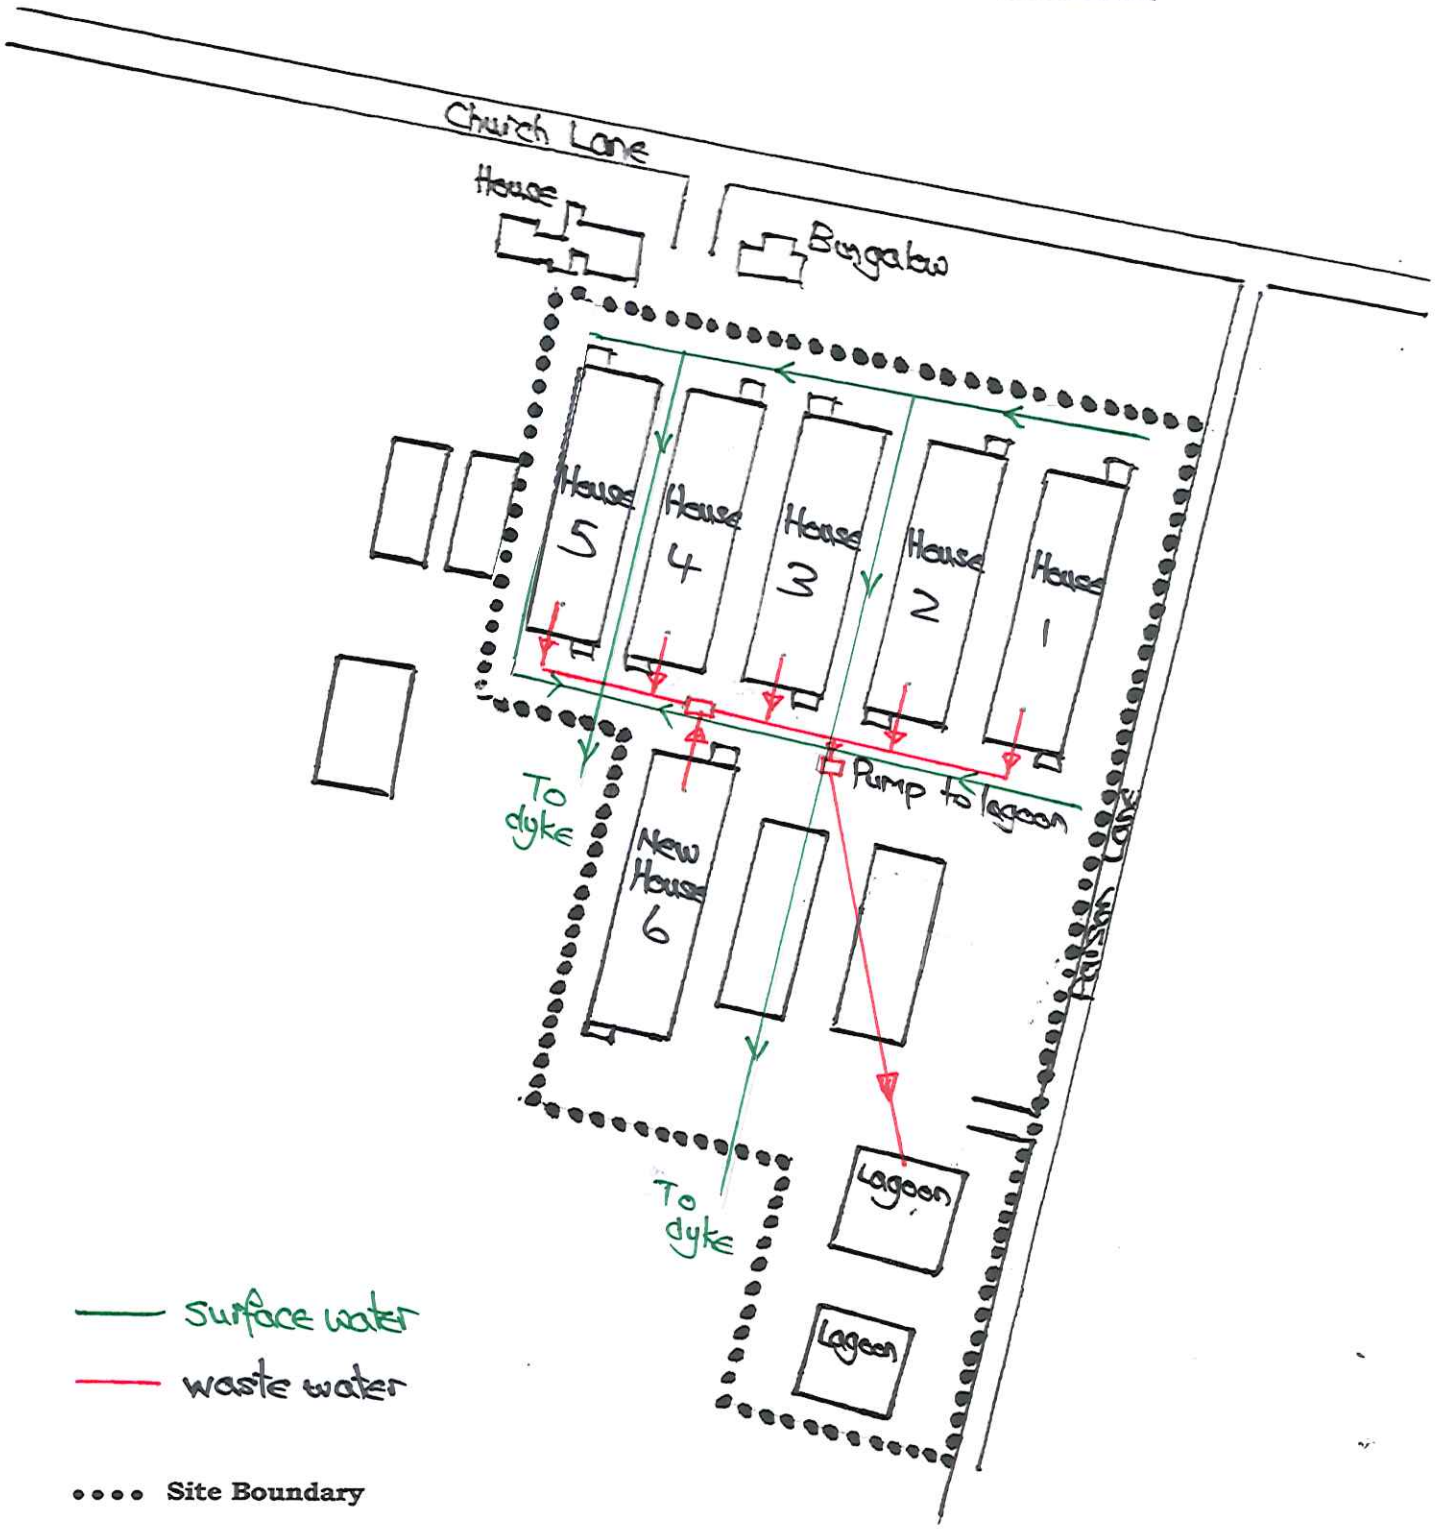

# BARN FARM, NAVENBY, LINCOLN LN5 0LN

EPR/FP3739UW

## DRAINAGE PLAN

Sept 2022