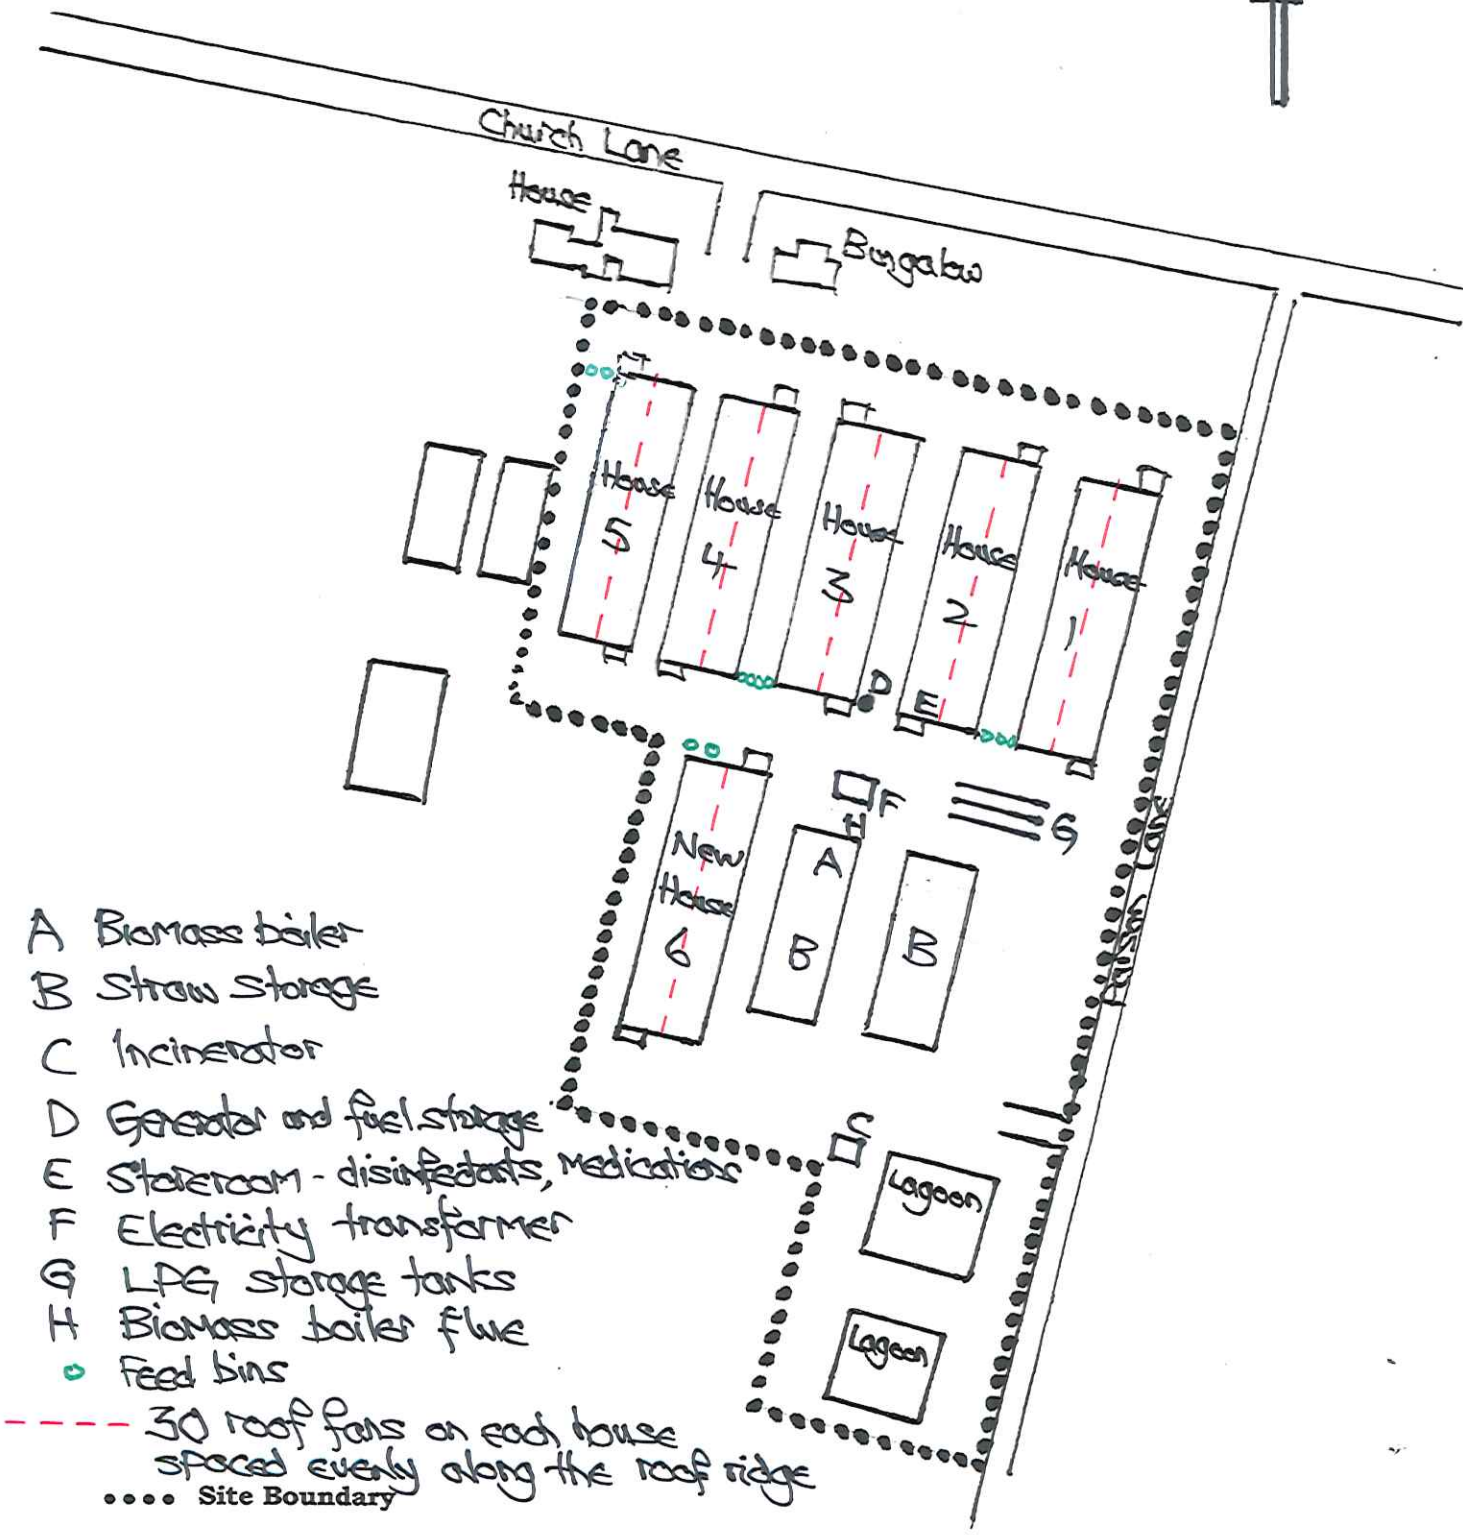

# Part C2.5 4b Site Plan

## BARN FARM, NAVENBY, LINCOLN LN5 0LN

EPR/FP3739UW

scale 1:3500