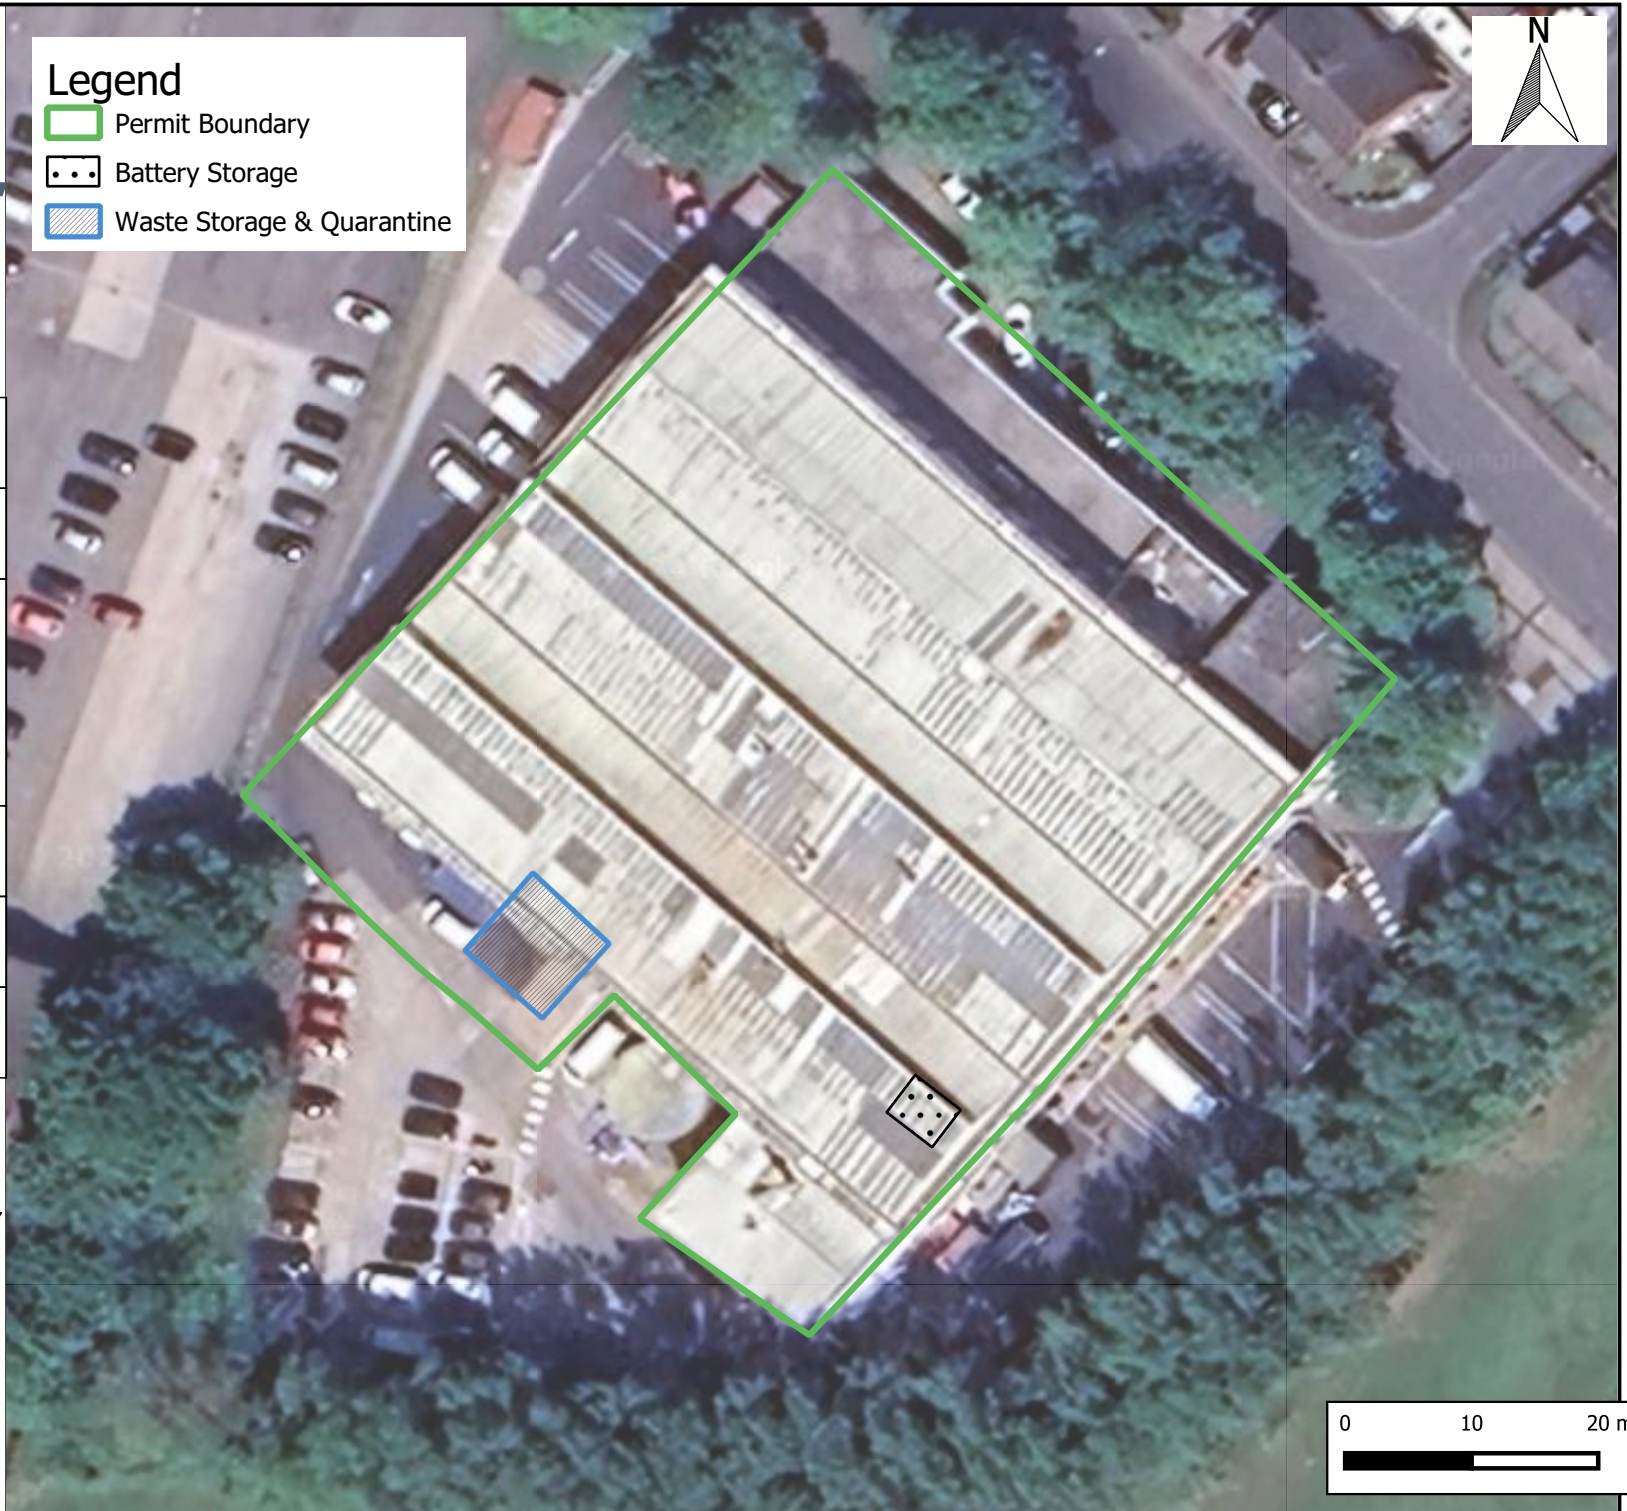

T 01952 879705 E info@westburyenv.co.uk

A Agriculture House, Southwater Way
Telford, Shropshire, TF3 4NR

W www.westburyenv.co.uk