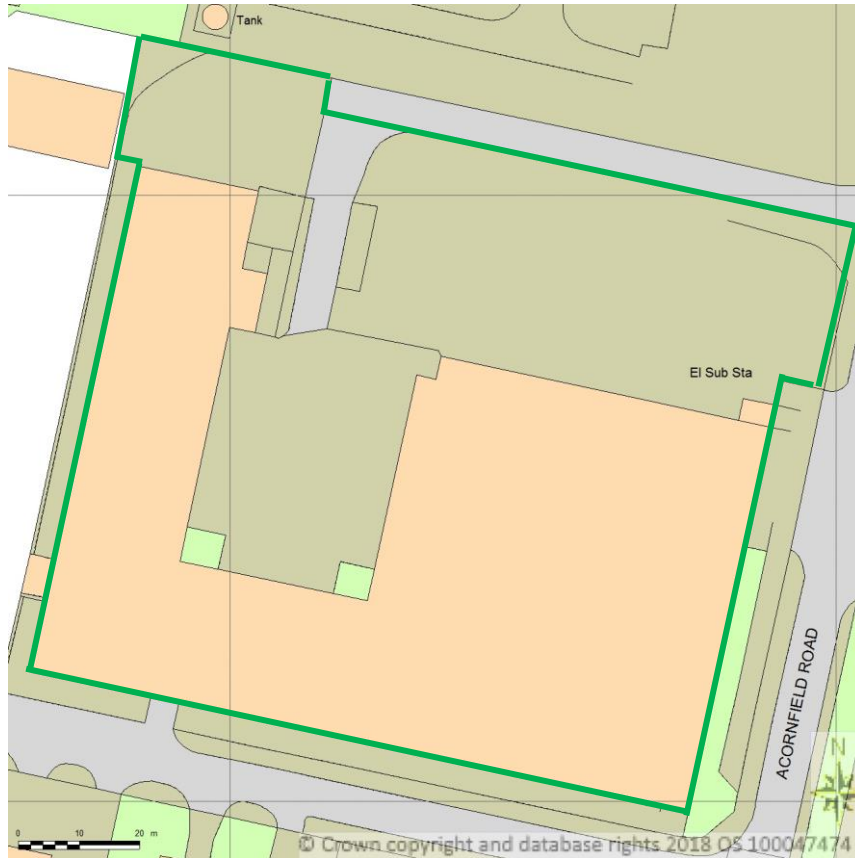

STERICYCLE KNOWSLEY SITE BOUNDARY PLAN
AREA 2 HA
SCALE 1:1250 on A4
CENTRE COORDINATES: 343734, 399261

Supplied by Streetwise Maps Ltd
www.streetwise.net
Licence No: 100047474
08/09/2022 17:00