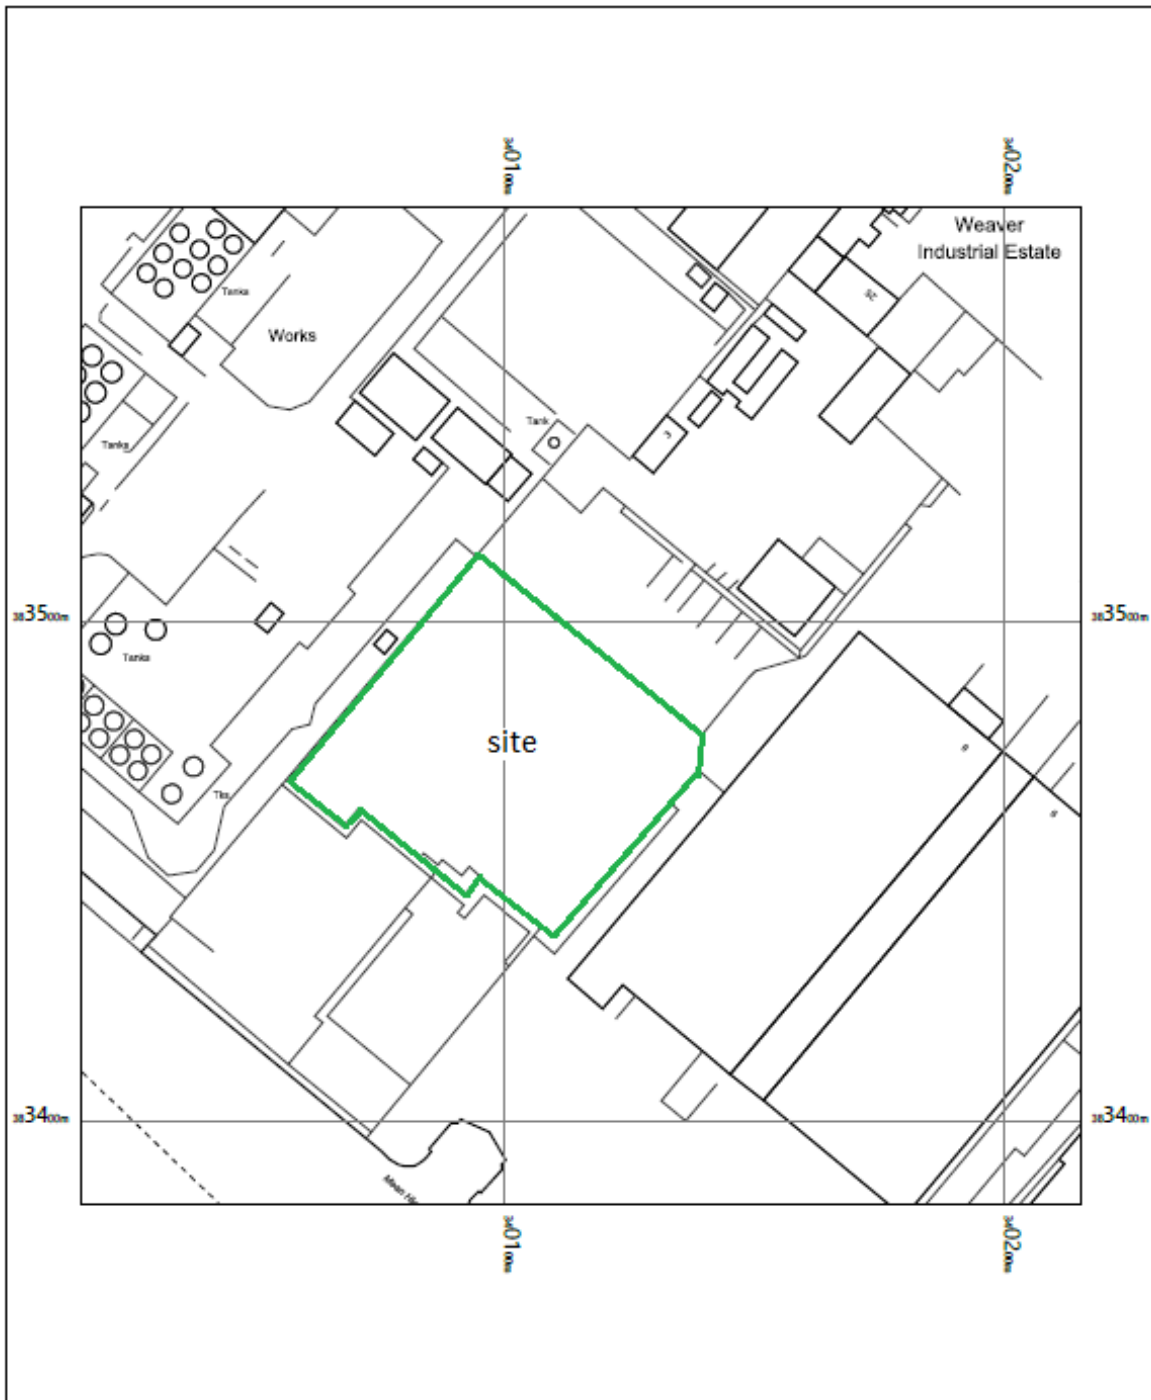

SR-PLAN1 Site Location Plan

Unit 4, Weaver Ind Estate

OS MasterMap 1250/2500/10000 scale
Monday, November 5, 2018, ID: BLJT-00754037
www.planningapplicationmaps.co.uk

1:1250 scale print at A4, Centre: 340115 E, 383483 N

©Crown Copyright Ordnance Survey. Licence no. 100051661