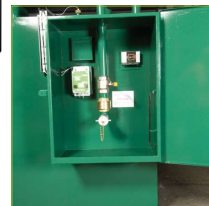

The **ENVIROTANK** is an inner storage tank, externally encased within an outer weatherproof bund to ensure any leakage or nominal overfill situation is safely contained.

The **ENVIROTANK** is easily transportable as a one-piece unit and reduces costly and time consuming site work.

The **ENVIROTANK** is delivered by JA Envirotanks transport to the customers premises. If at a later date a new site for the **ENVIROTANK** is required it has only to be emptied of contents, cleaned internally, uplifted and transported to its new location.

[T34 Range]

Envirotank Rectangular

Ref	Capacity Litres	Length mm	Width mm	Height mm	Weight (Approx)Kg
T30	2000	1180	1100	1830	865
T31	3000	1660	1180	1830	1027
T32	5000	2260	1460	1830	1531
T33	7000	2520	1790	1830	1940
T34	10000	3590	1790	1830	2540
T35	15000	4020	2398	1830	3395
T36	20000	5360	2398	1830	4285
T37	25000	6700	2398	1830	5162
T38	30000	6410	3008	1830	5828
T39	40000	8550	3008	1830	7474
T40	50000	10690	3008	1830	8947
T41	60000	10660	3618	1830	9707
T42	70000	12440	3618	1830	11790
T43	80000	14220	3618	1830	13316