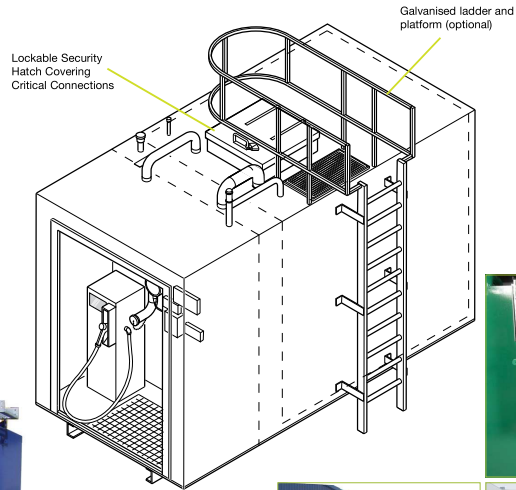

The **ENVIROTANK** is an inner storage tank, externally encased within an outer weatherproof bund to ensure any leakage or nominal overfill situation is safely contained.

The **ENVIROTANK** is easily transportable as a one-piece unit and reduces costly and time consuming site work.

[T34 Range]

Envirotank Rectangular

Ref	Capacity Litres	Length mm	Width mm	Height mm	Weight (Approx)Kg
T30	2000	1180	1100	1830	865
T31	3000	1660	1180	1830	1027
T32	5000	2260	1460	1830	1531
T33	7000	2520	1790	1830	1940
T34	10000	3590	1790	1830	2540
T35	15000	4020	2398	1830	3395
T36	20000	5360	2398	1830	4285
T37	25000	6700	2398	1830	5162
T38	30000	6410	3008	1830	5828
T39	40000	8550	3008	1830	7474
T40	50000	10690	3008	1830	8947
T41	60000	10660	3618	1830	9707
T42	70000	12440	3618	1830	11790
T43	80000	14220	3618	1830	13316