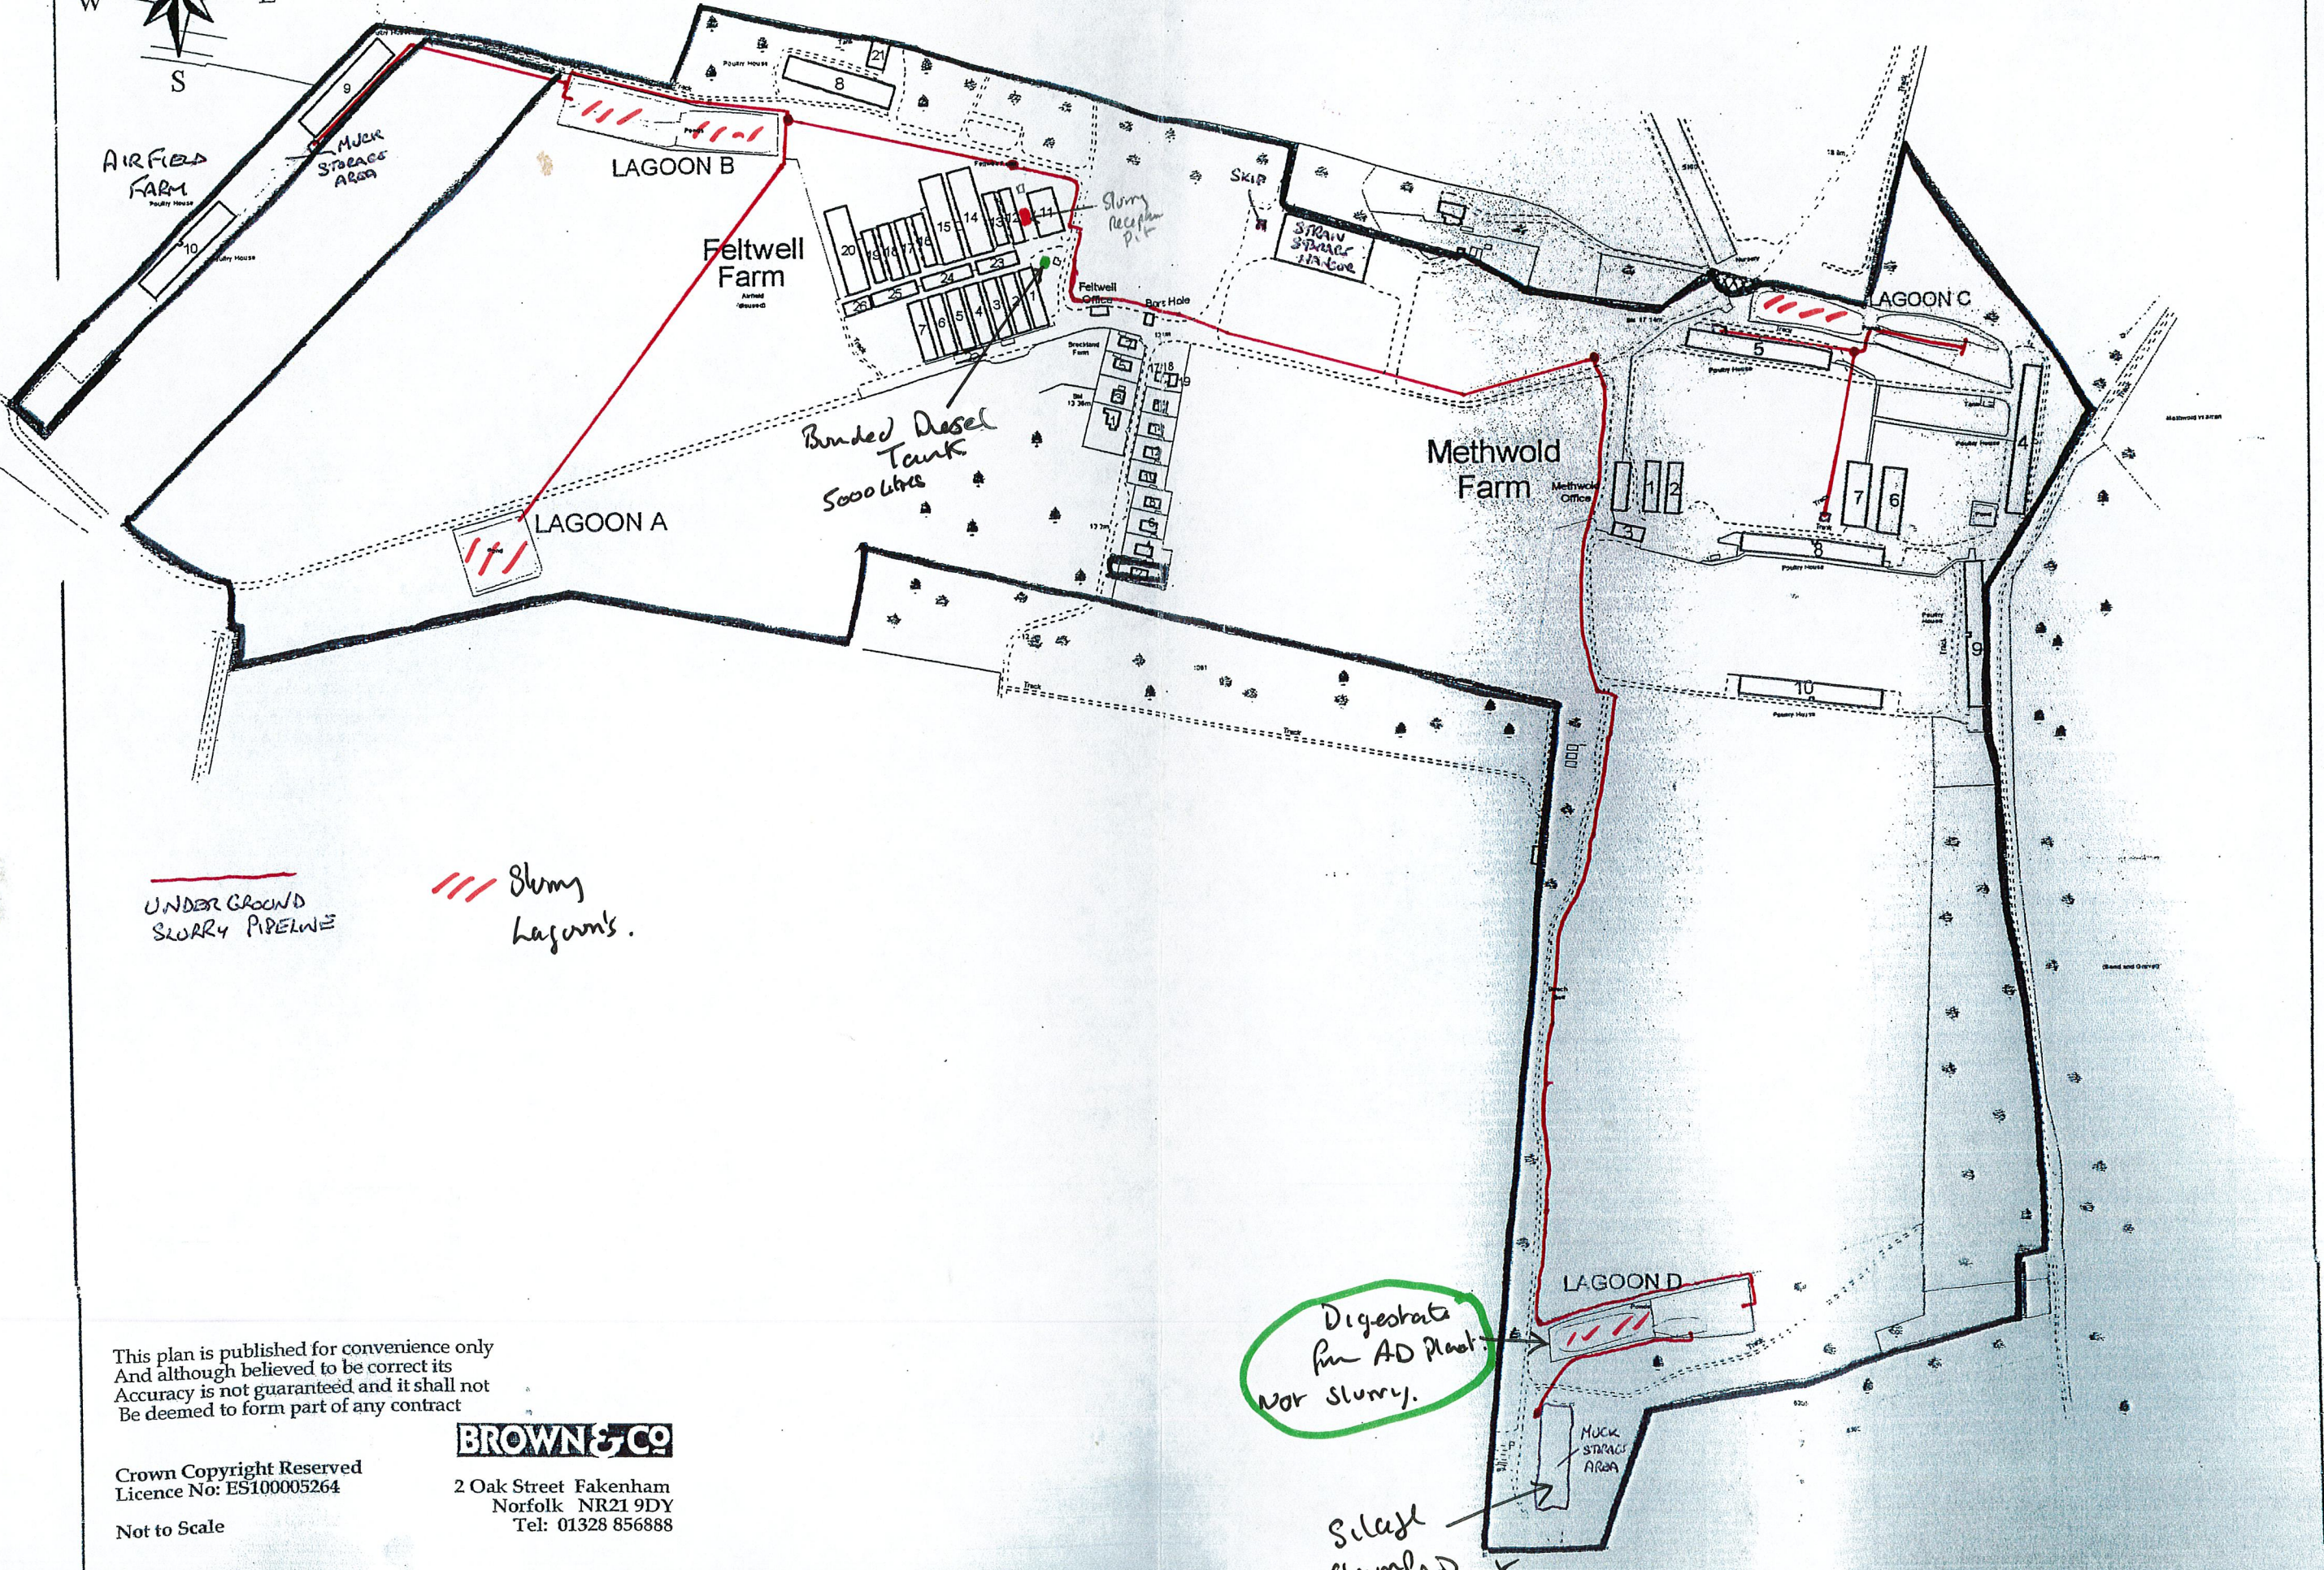

RS
Copy

Methwold Farm, Feltwell Farm & Airfield Farm, Methwold, Thetford, Norfolk IP26 4RJ

UNDERGROUND
SLURRY PIPELINE

Slurry
Lagoons.

This plan is published for convenience only
And although believed to be correct its
Accuracy is not guaranteed and it shall not
Be deemed to form part of any contract

Crown Copyright Reserved
Licence No: ES100005264
Not to Scale

BROWN & CO
2 Oak Street Fakenham
Norfolk NR21 9DY
Tel: 01328 856888

Digestate
from AD plant -
Not slurry.

Silage
clamp AD plant