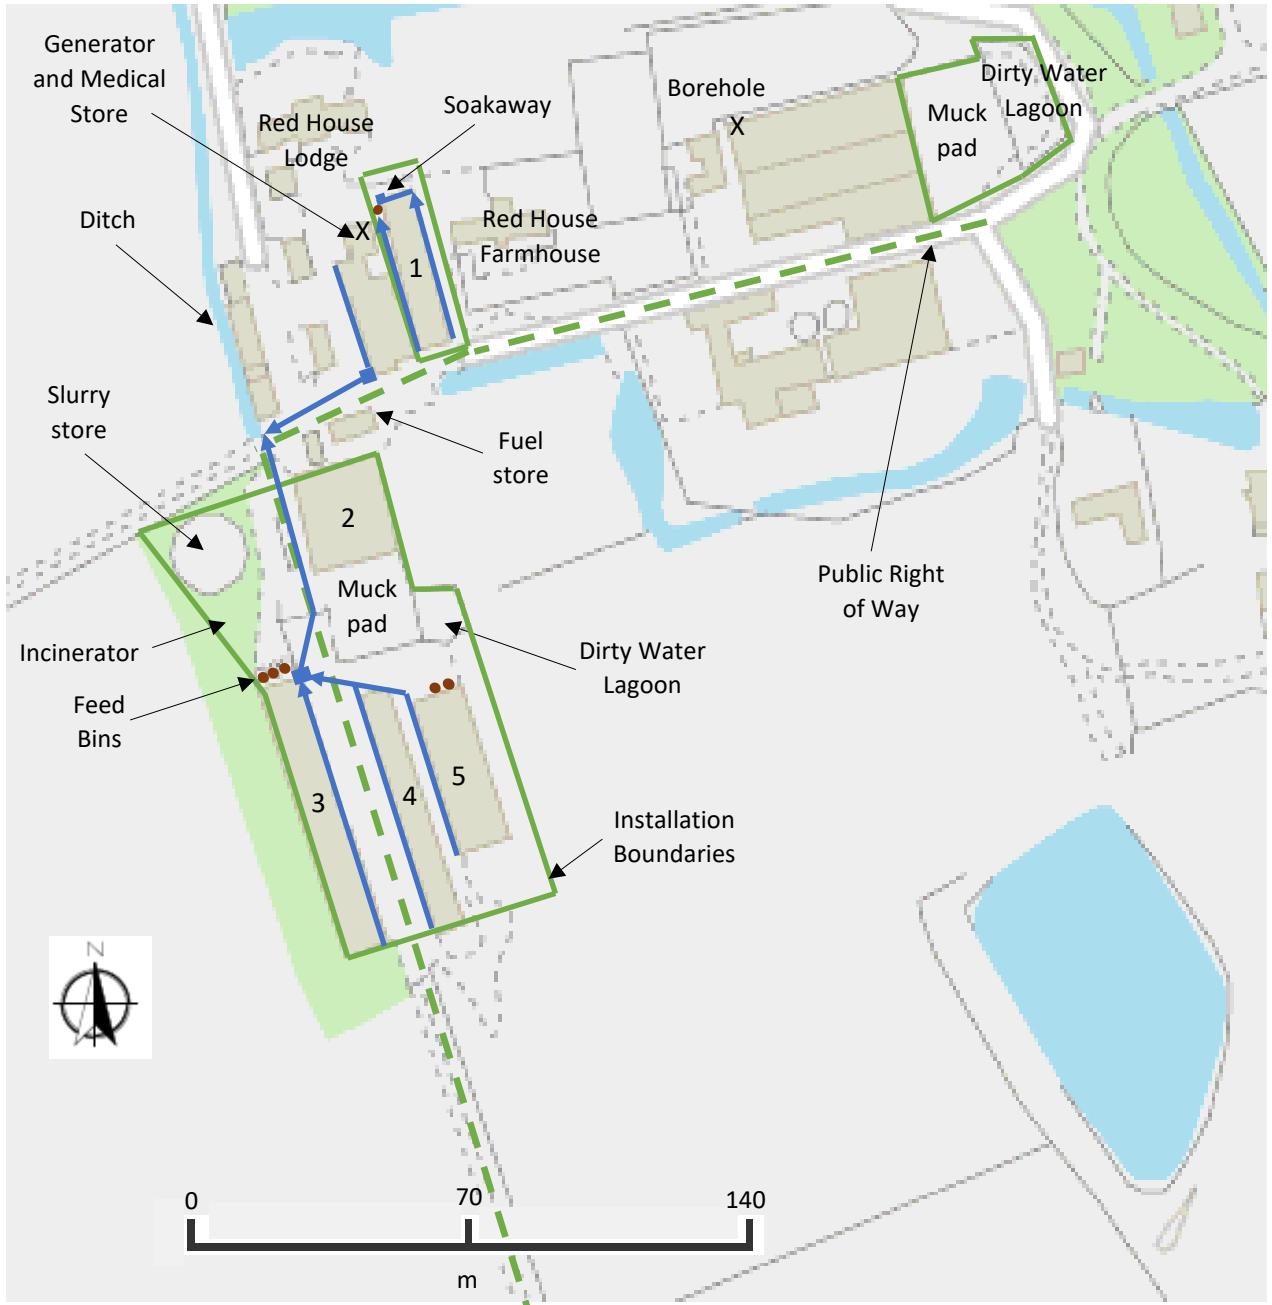

Ford Farms (Suffolk) Ltd
South Green EYE Suffolk IP23 7NW
Farm plan including drainage

Building	Ventilation	Flooring	Pig places
1	Side (left) fans - 5	Fully slatted	480
2	Natural	Straw bedded	300
3	Side fans -18	Fully slatted	1,000
4	Natural	Fully slatted	720
5	Roof fans - 5	Fully slatted	600