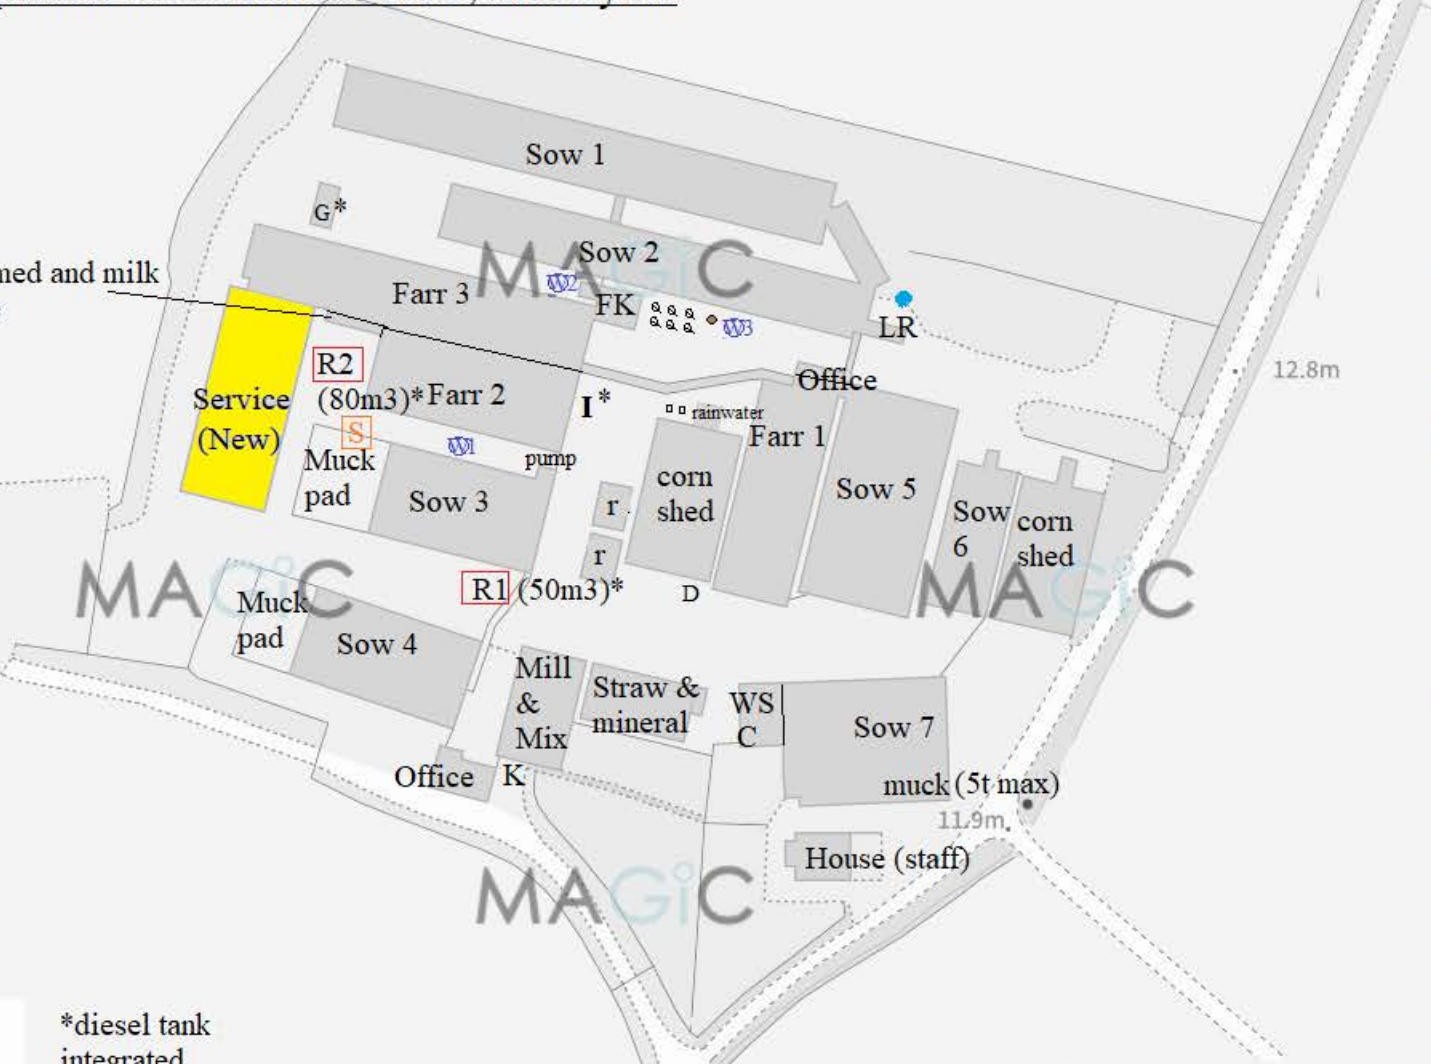

Southfield Farm

Out Newton Road

Out Newton Wind Farm

Coords: (538262,420573) Grid Ref:TA38262057

(c) Crown Copyright and database rights 2024. Ordnance Survey AC0000851168. Powered by Landmark Solutions.

Appendix 4a: Southfield Farm, Site layout

Vet med and milk store

*diesel tank integrated

Key

- New build
- R Reception pit
- S Separator
- r Redundant
- LR Loading ramps
- Borehole
- I** Incinerator
- FK Feed Kitchen
- ⊗ Dry feed
- ⊙ Liquid feed
- WS Workshop
- C Chemical and sharps store
- K Kerosene store
- D Diesel store
- ⊕ Water store (see buildings inventory)
- G Generator
- ⊠ Calor gas for corn drying

**Appendix 4:
Site Layout,
Drainage and
Air Emissions**