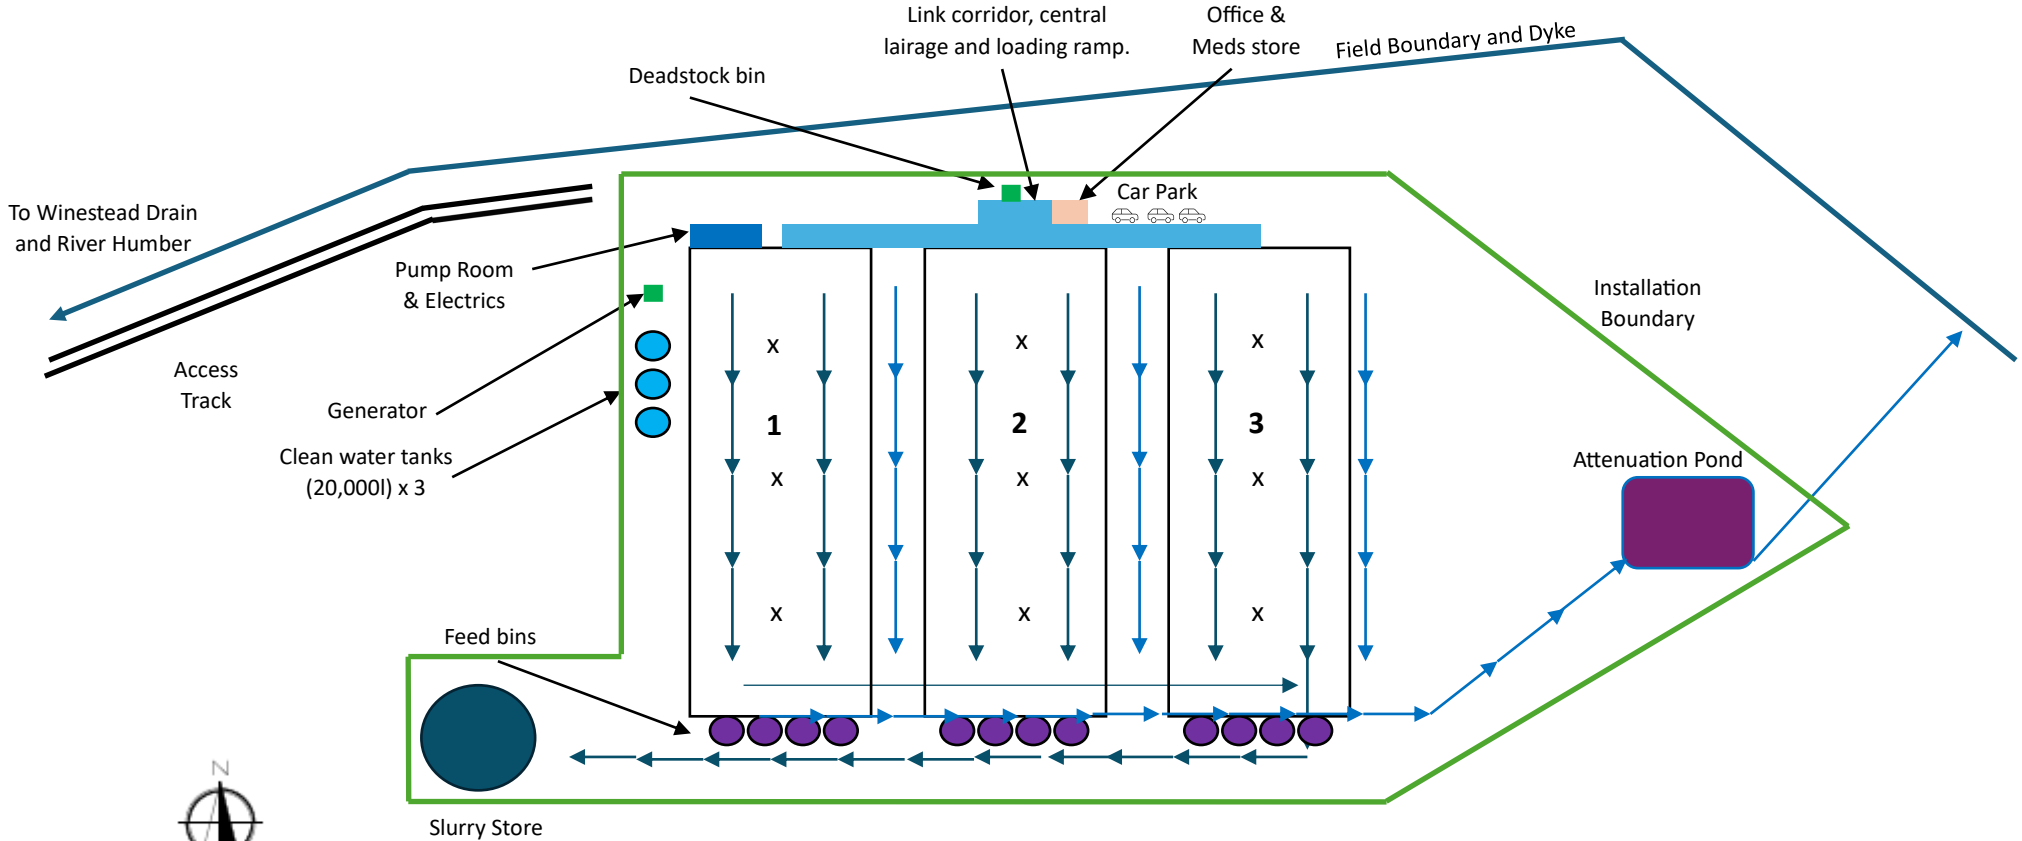

**White Rose Farms Ltd
Peach Tree Farm
Patrington Road Ottringham HULL East Yorkshire HU12 0AD
Site Layout Plan**

- Clean Water Drainage →
- Slurry Flow →
- Fans sited along ridge (x) – 3 positions x 4 per position = 12 fans for each building