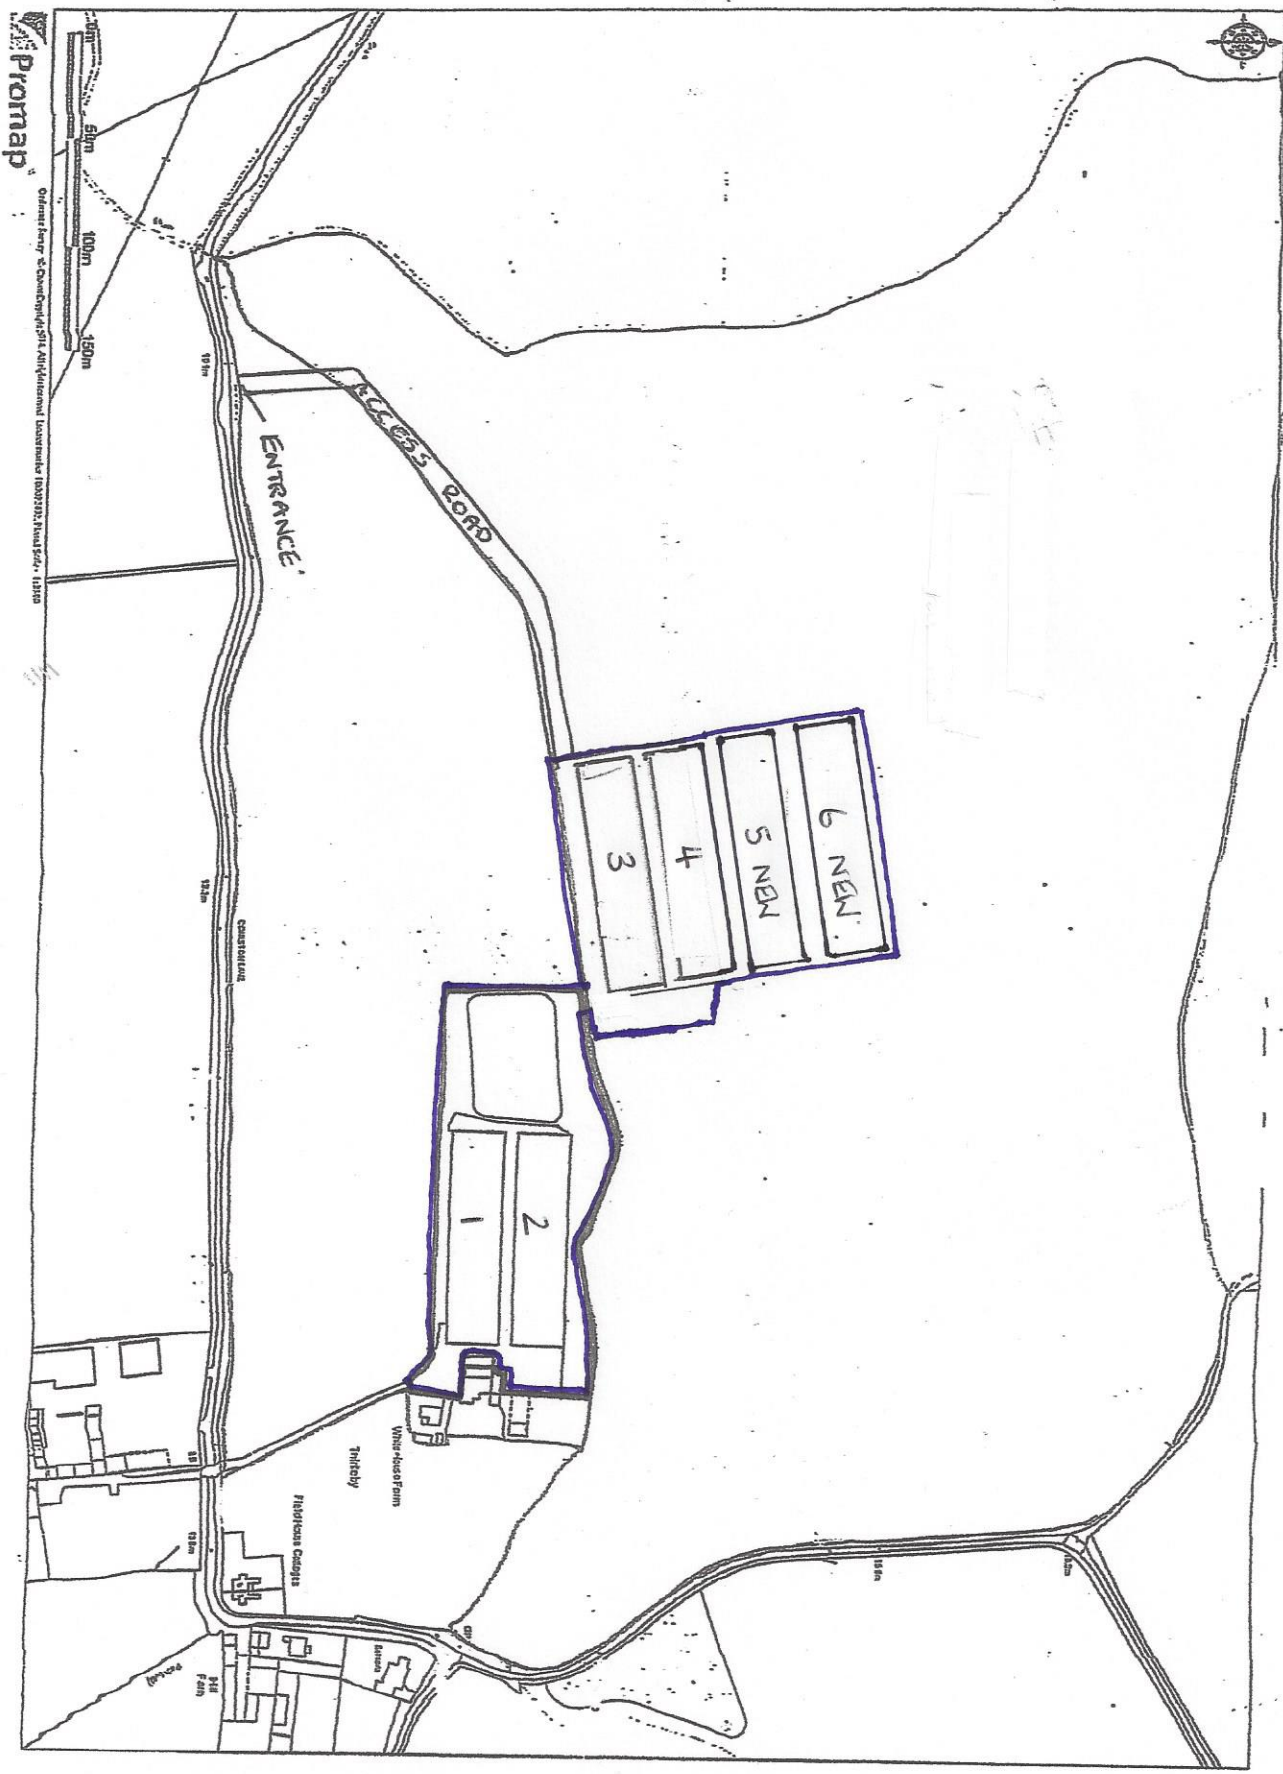

SITE PLAN FOR VARIATION EPR / AP2133KS

White House Farm Coniston Lane Thirleyby Hull East Yorkshire HU11 4LL

Promap
© Crown Copyright and the Controller of Her Majesty's Stationery Office 2010