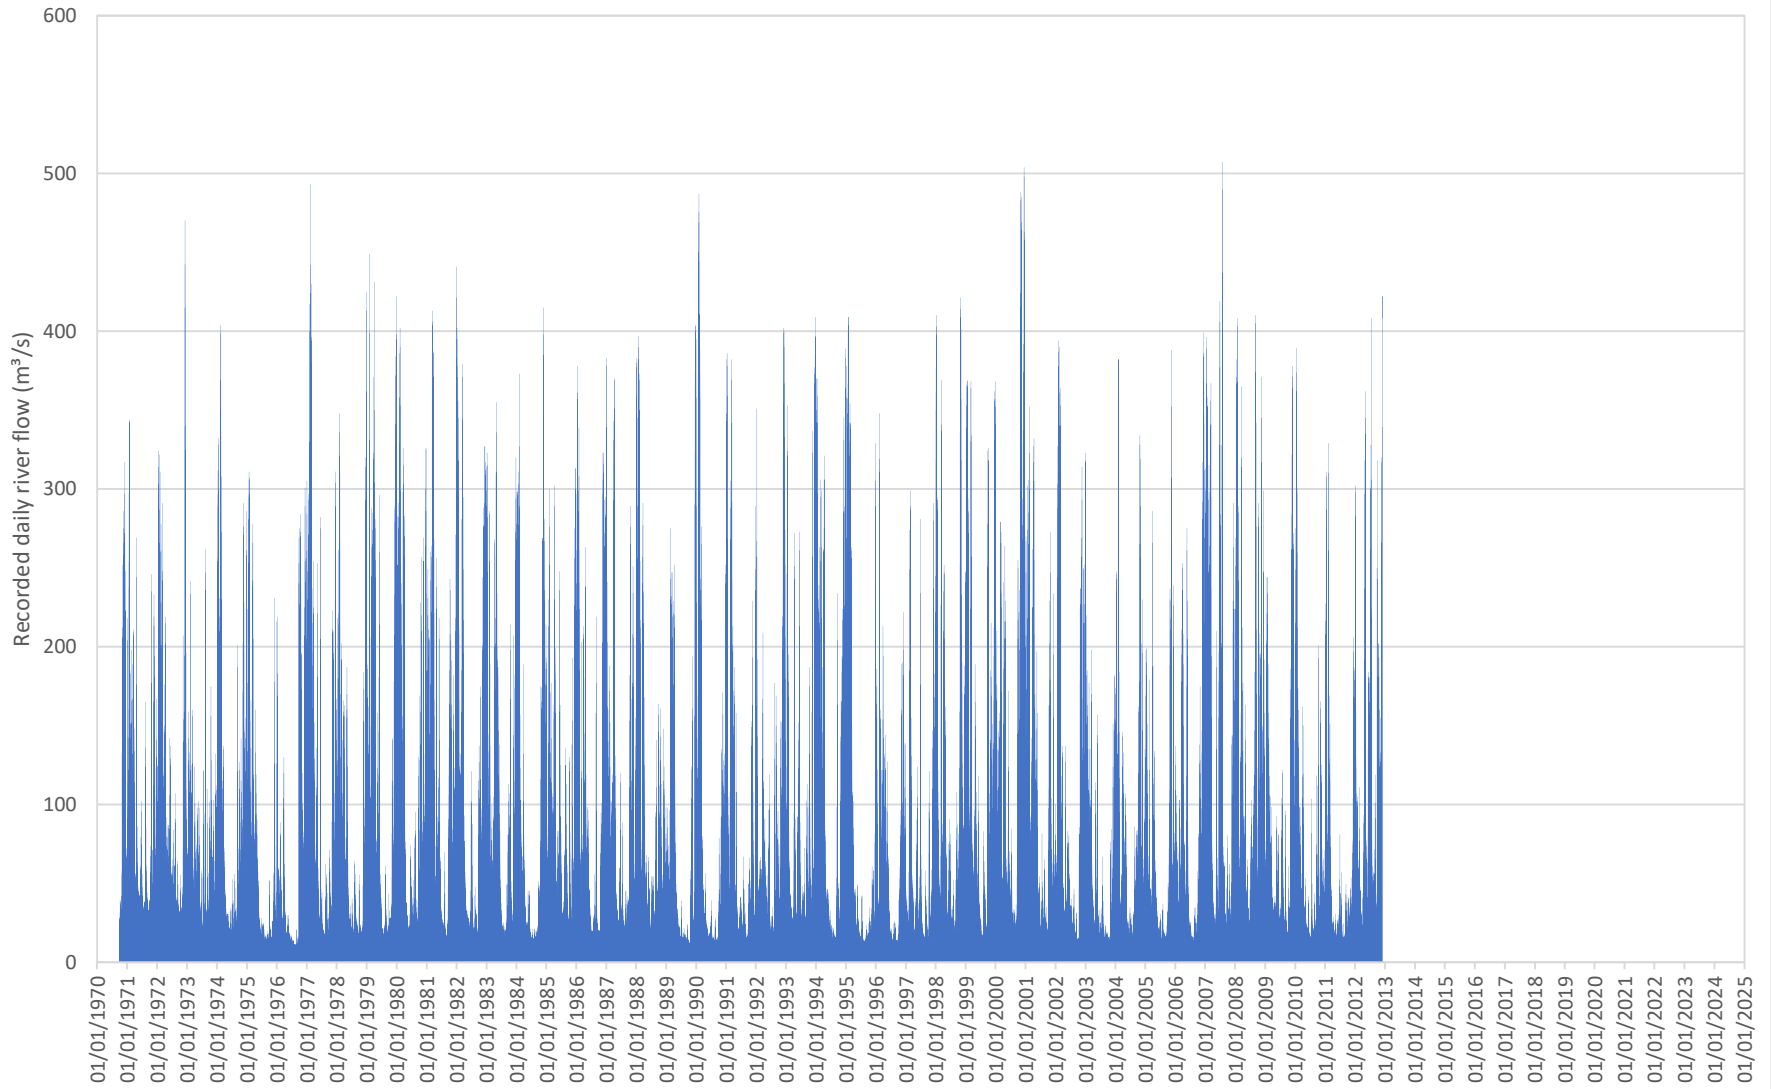

River Severn at Saxons Lode (Station Ref: 54032) - Recorded Daily River Flow

River Severn at Saxons Lode (Station Ref: 54032) - Recorded Maximum Daily River Levels